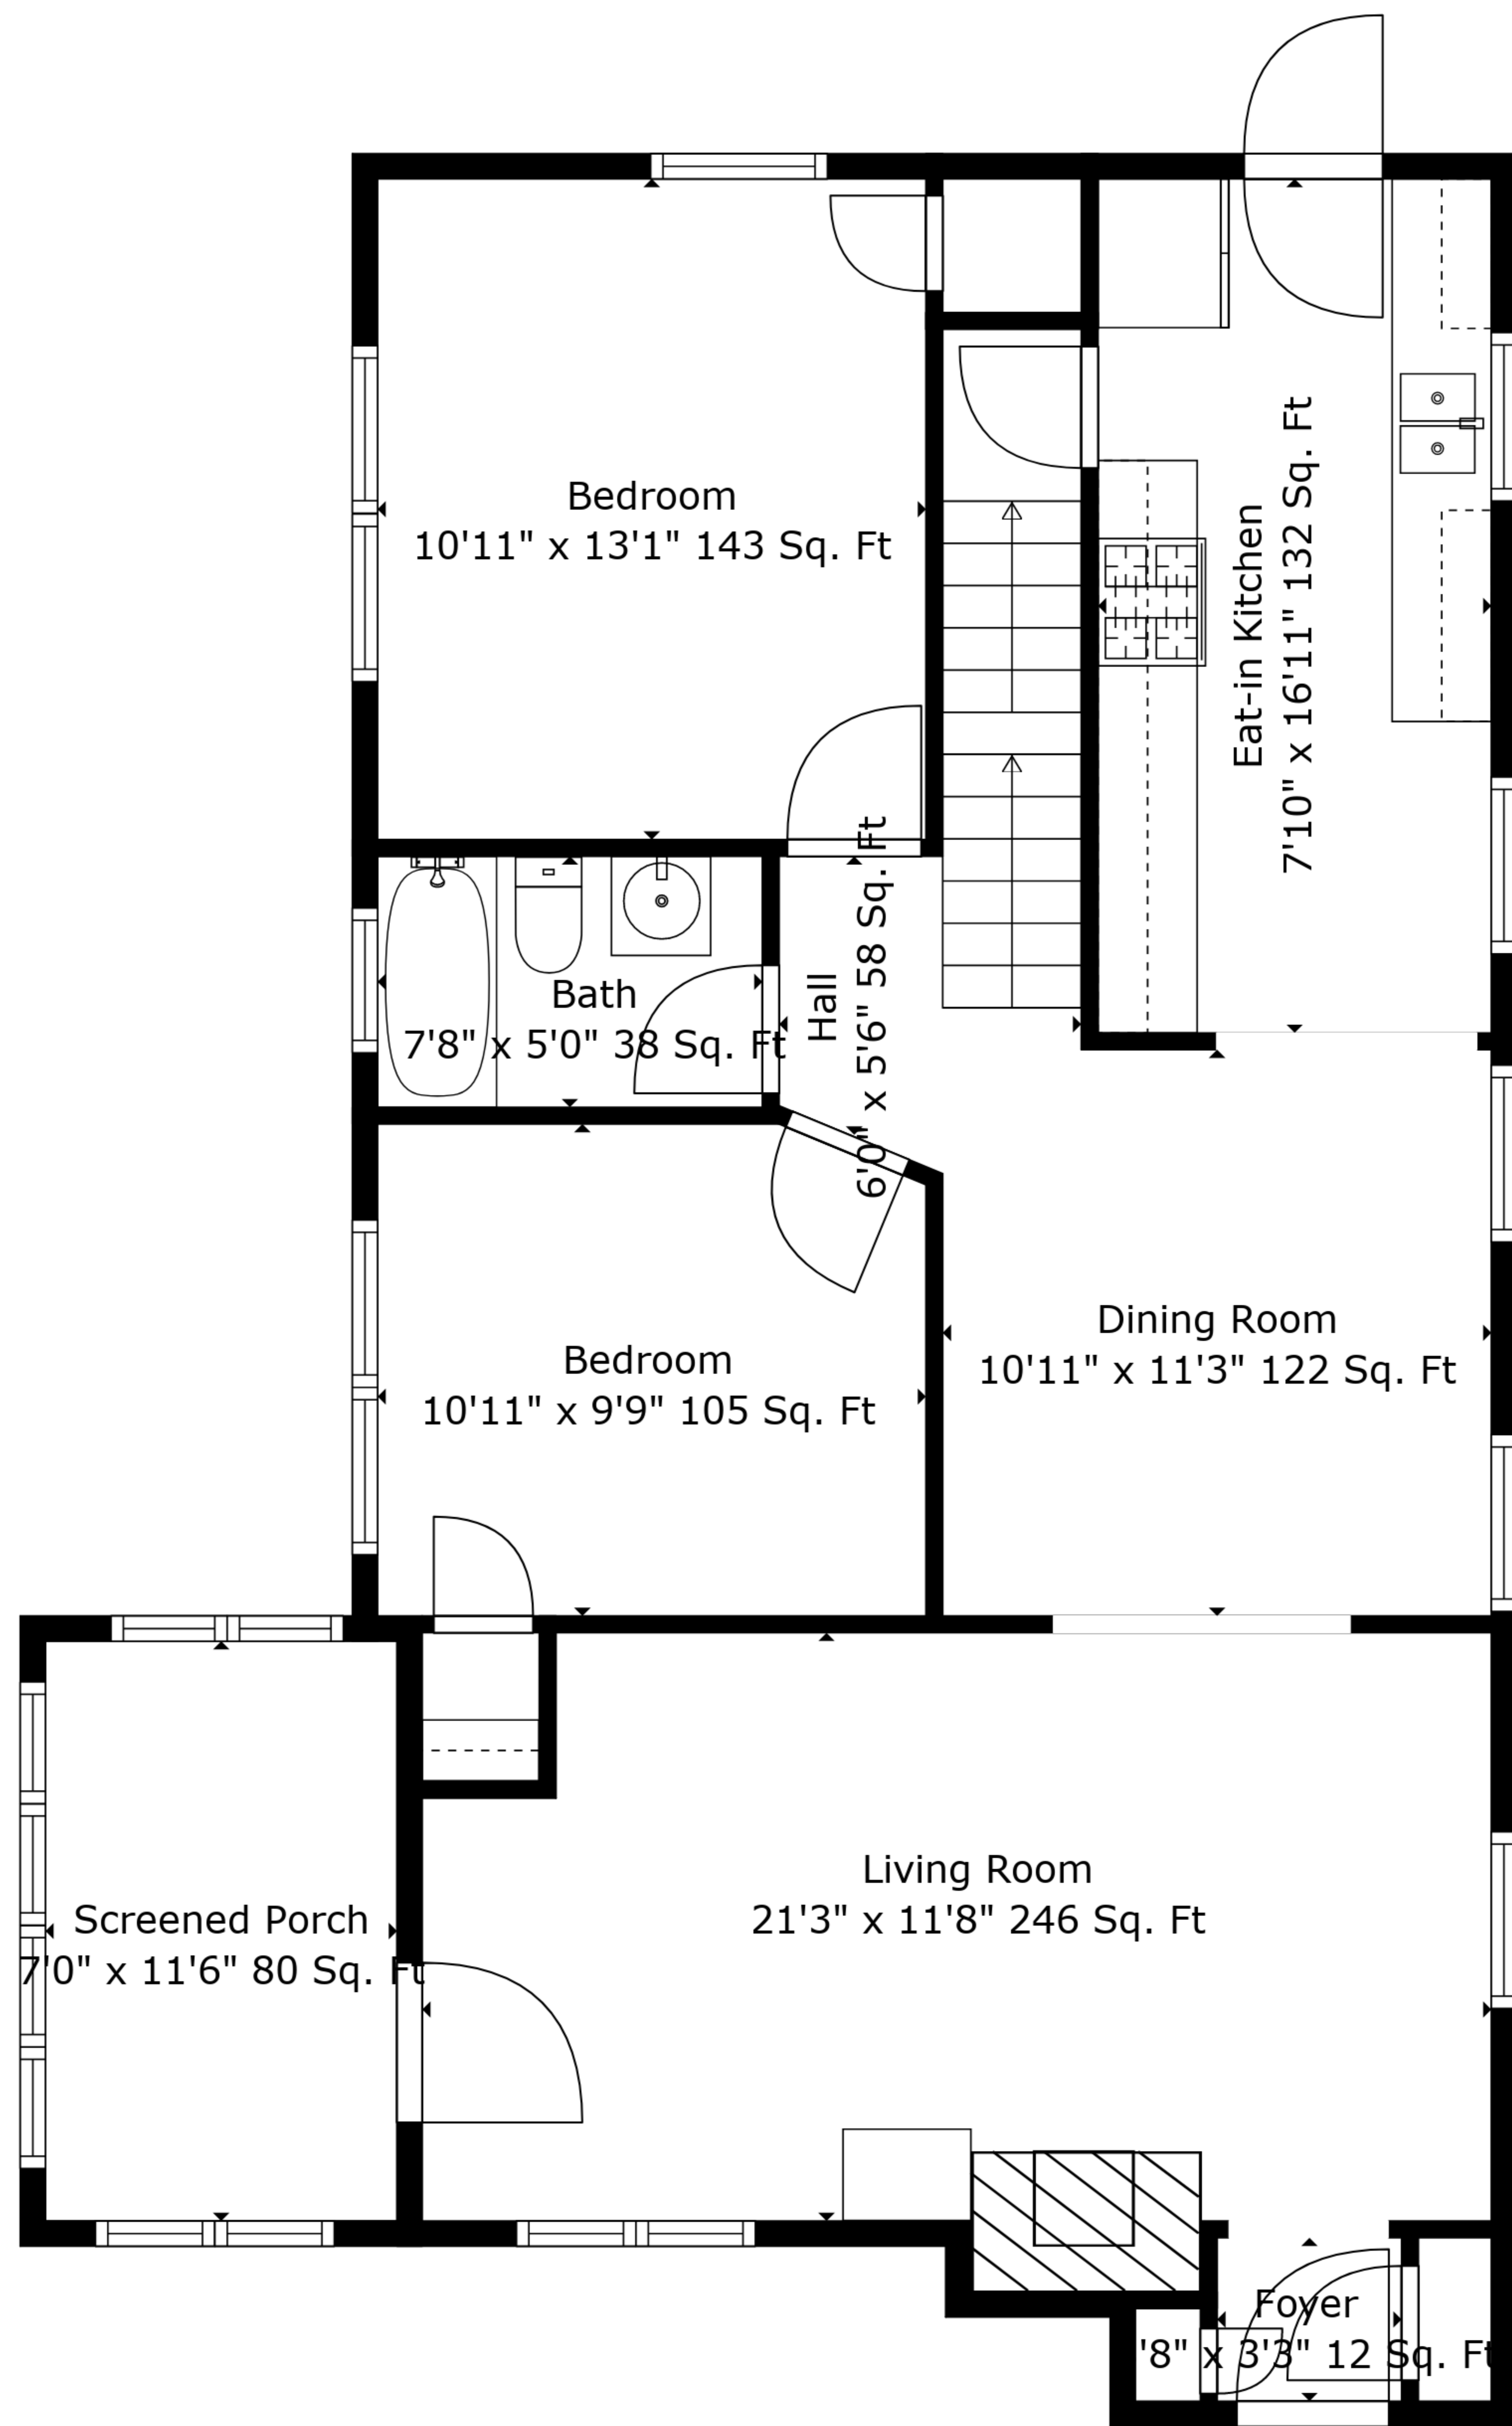

Basement
20'10" x 38'11" 811 Sq. Ft

Total scanned area: 2815 sq. ft

Measurements Are Deemed Highly Reliable But Not Guaranteed.

Total scanned area: 2815 sq. ft

Measurements Are Deemed Highly Reliable But Not Guaranteed.

Total scanned area: 2815 sq. ft

Measurements Are Deemed Highly Reliable But Not Guaranteed.

Floor 1

Floor 2

Floor 3

Total scanned area: 2815 sq. ft

Measurements Are Deemed Highly Reliable But Not Guaranteed.