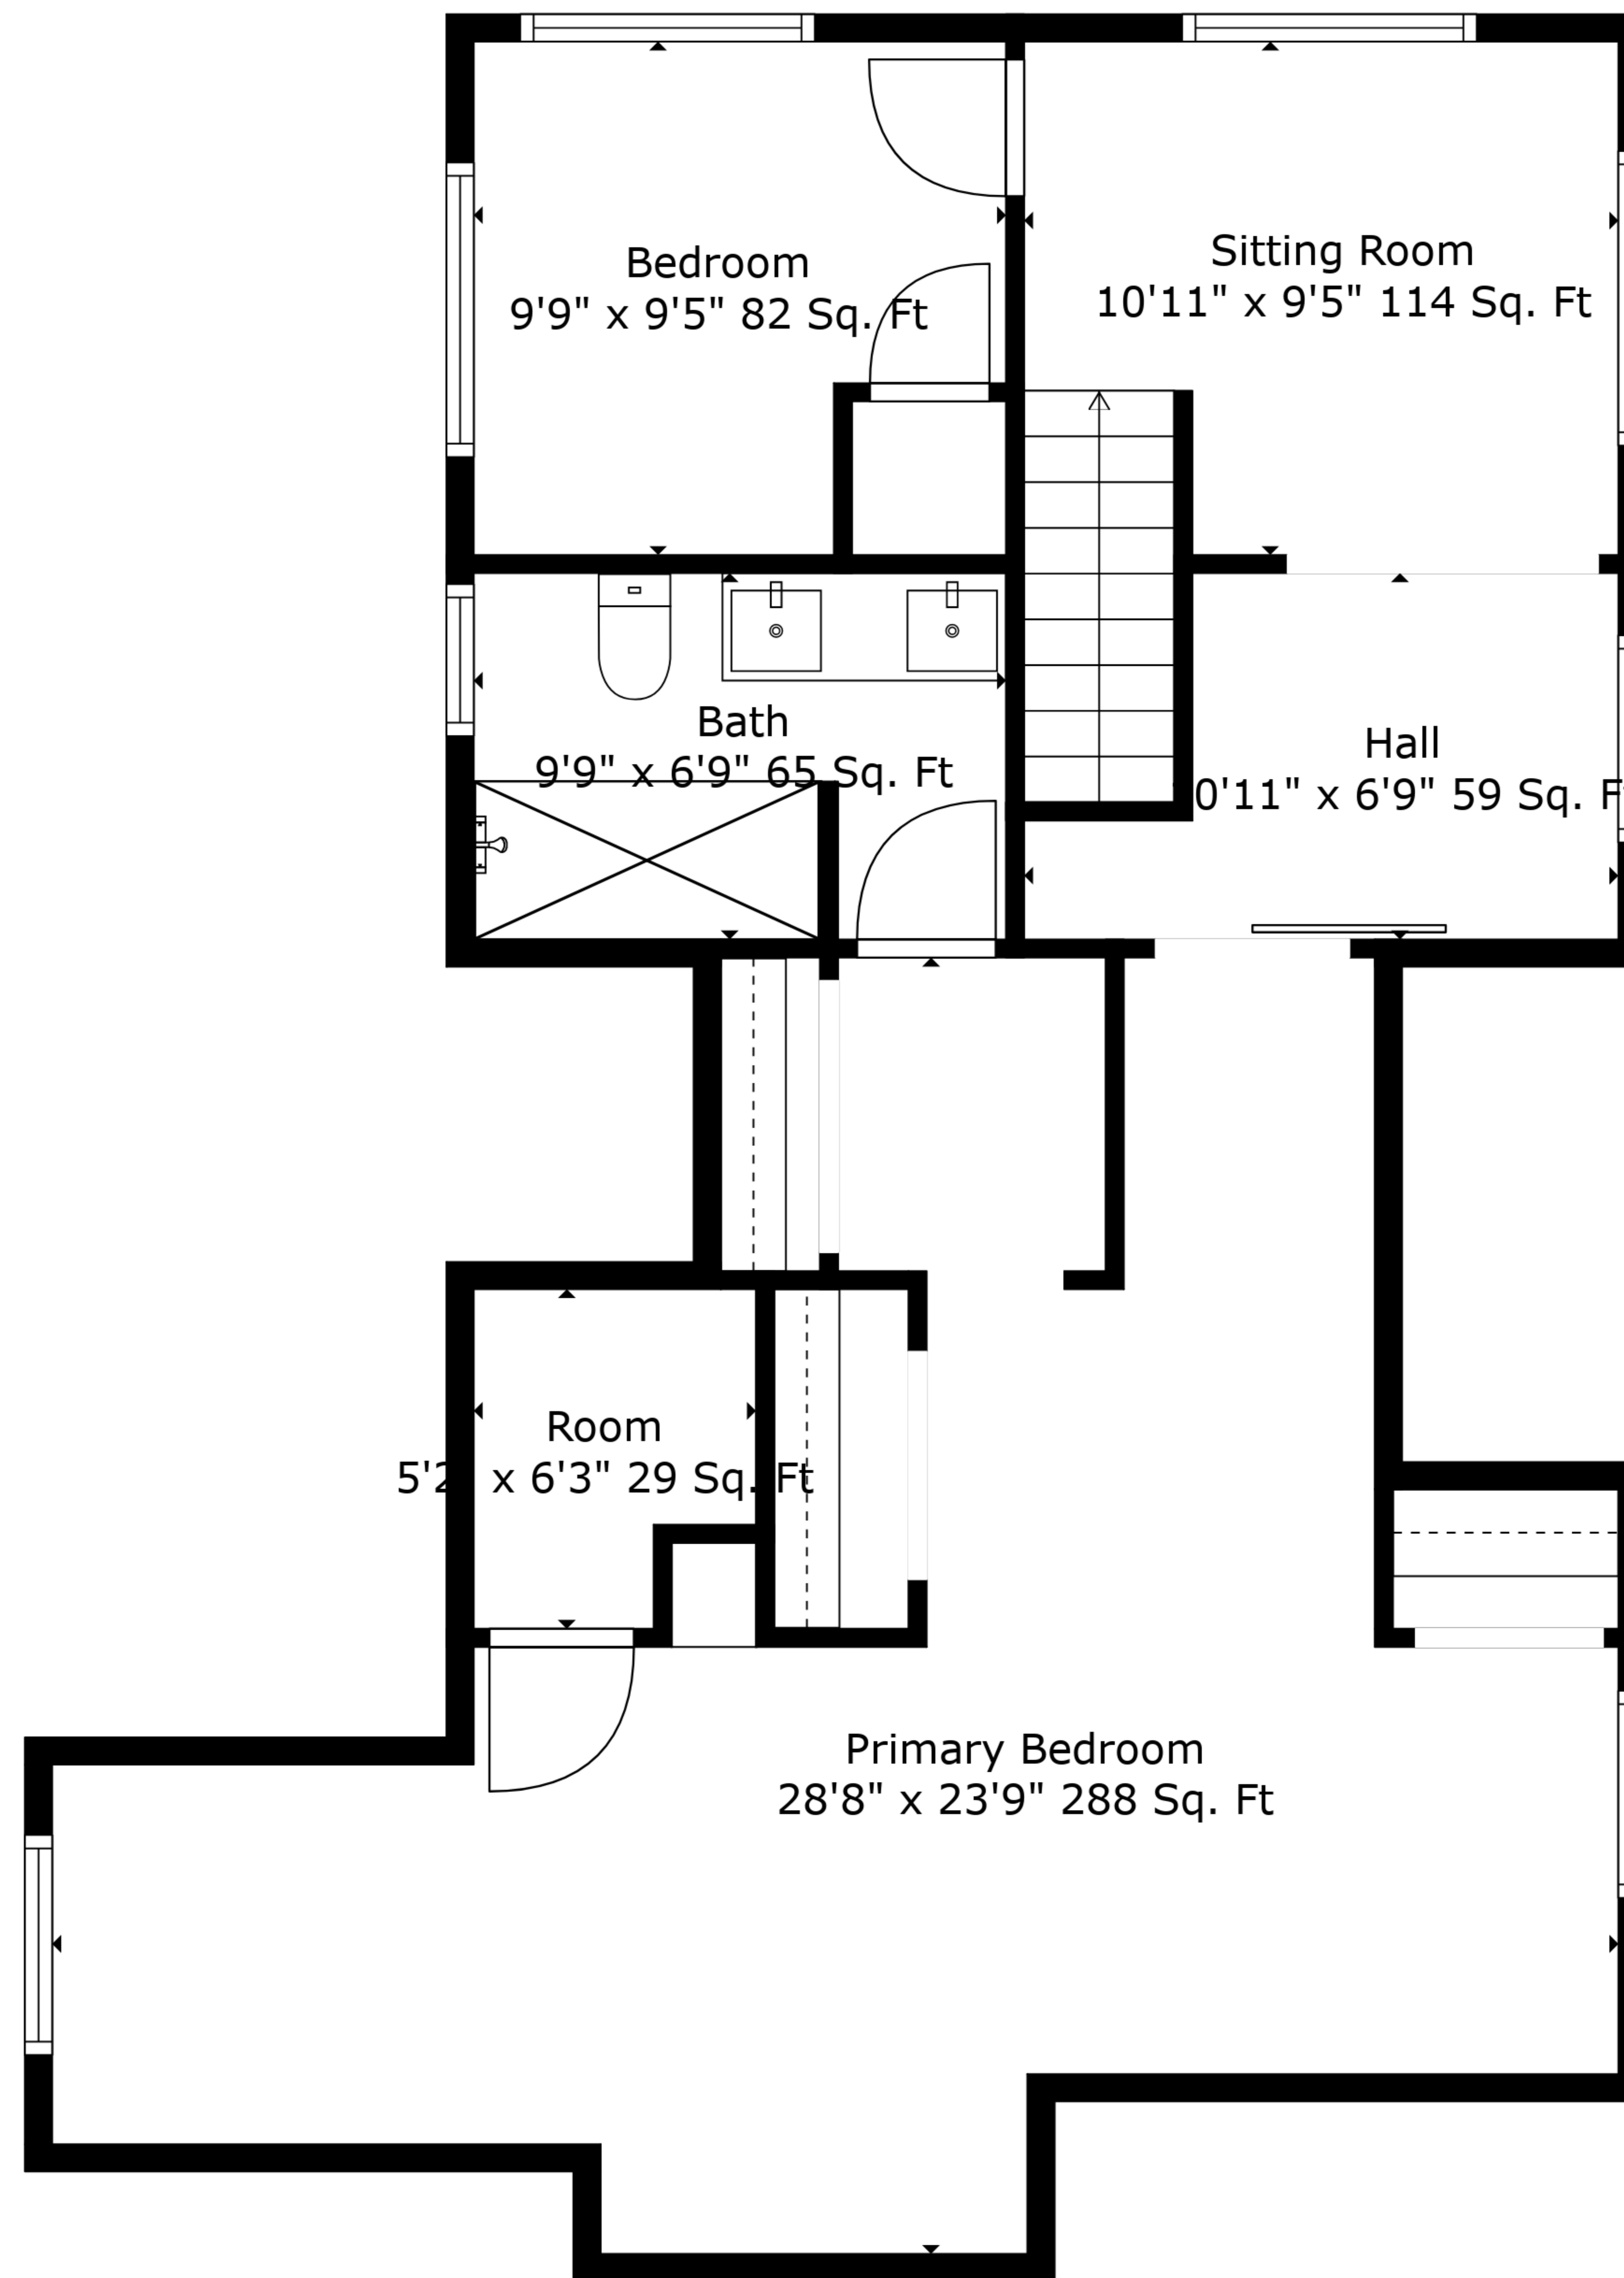

Basement
20'10" x 38'11" 811 Sq. Ft

Total scanned area: 2815 sq. ft

Measurements Are Deemed Highly Reliable But Not Guaranteed.

Total scanned area: 2815 sq. ft

Measurements Are Deemed Highly Reliable But Not Guaranteed.

Total scanned area: 2815 sq. ft

Measurements Are Deemed Highly Reliable But Not Guaranteed.

Floor 1

Floor 2

Floor 3

Total scanned area: 2815 sq. ft

Measurements Are Deemed Highly Reliable But Not Guaranteed.