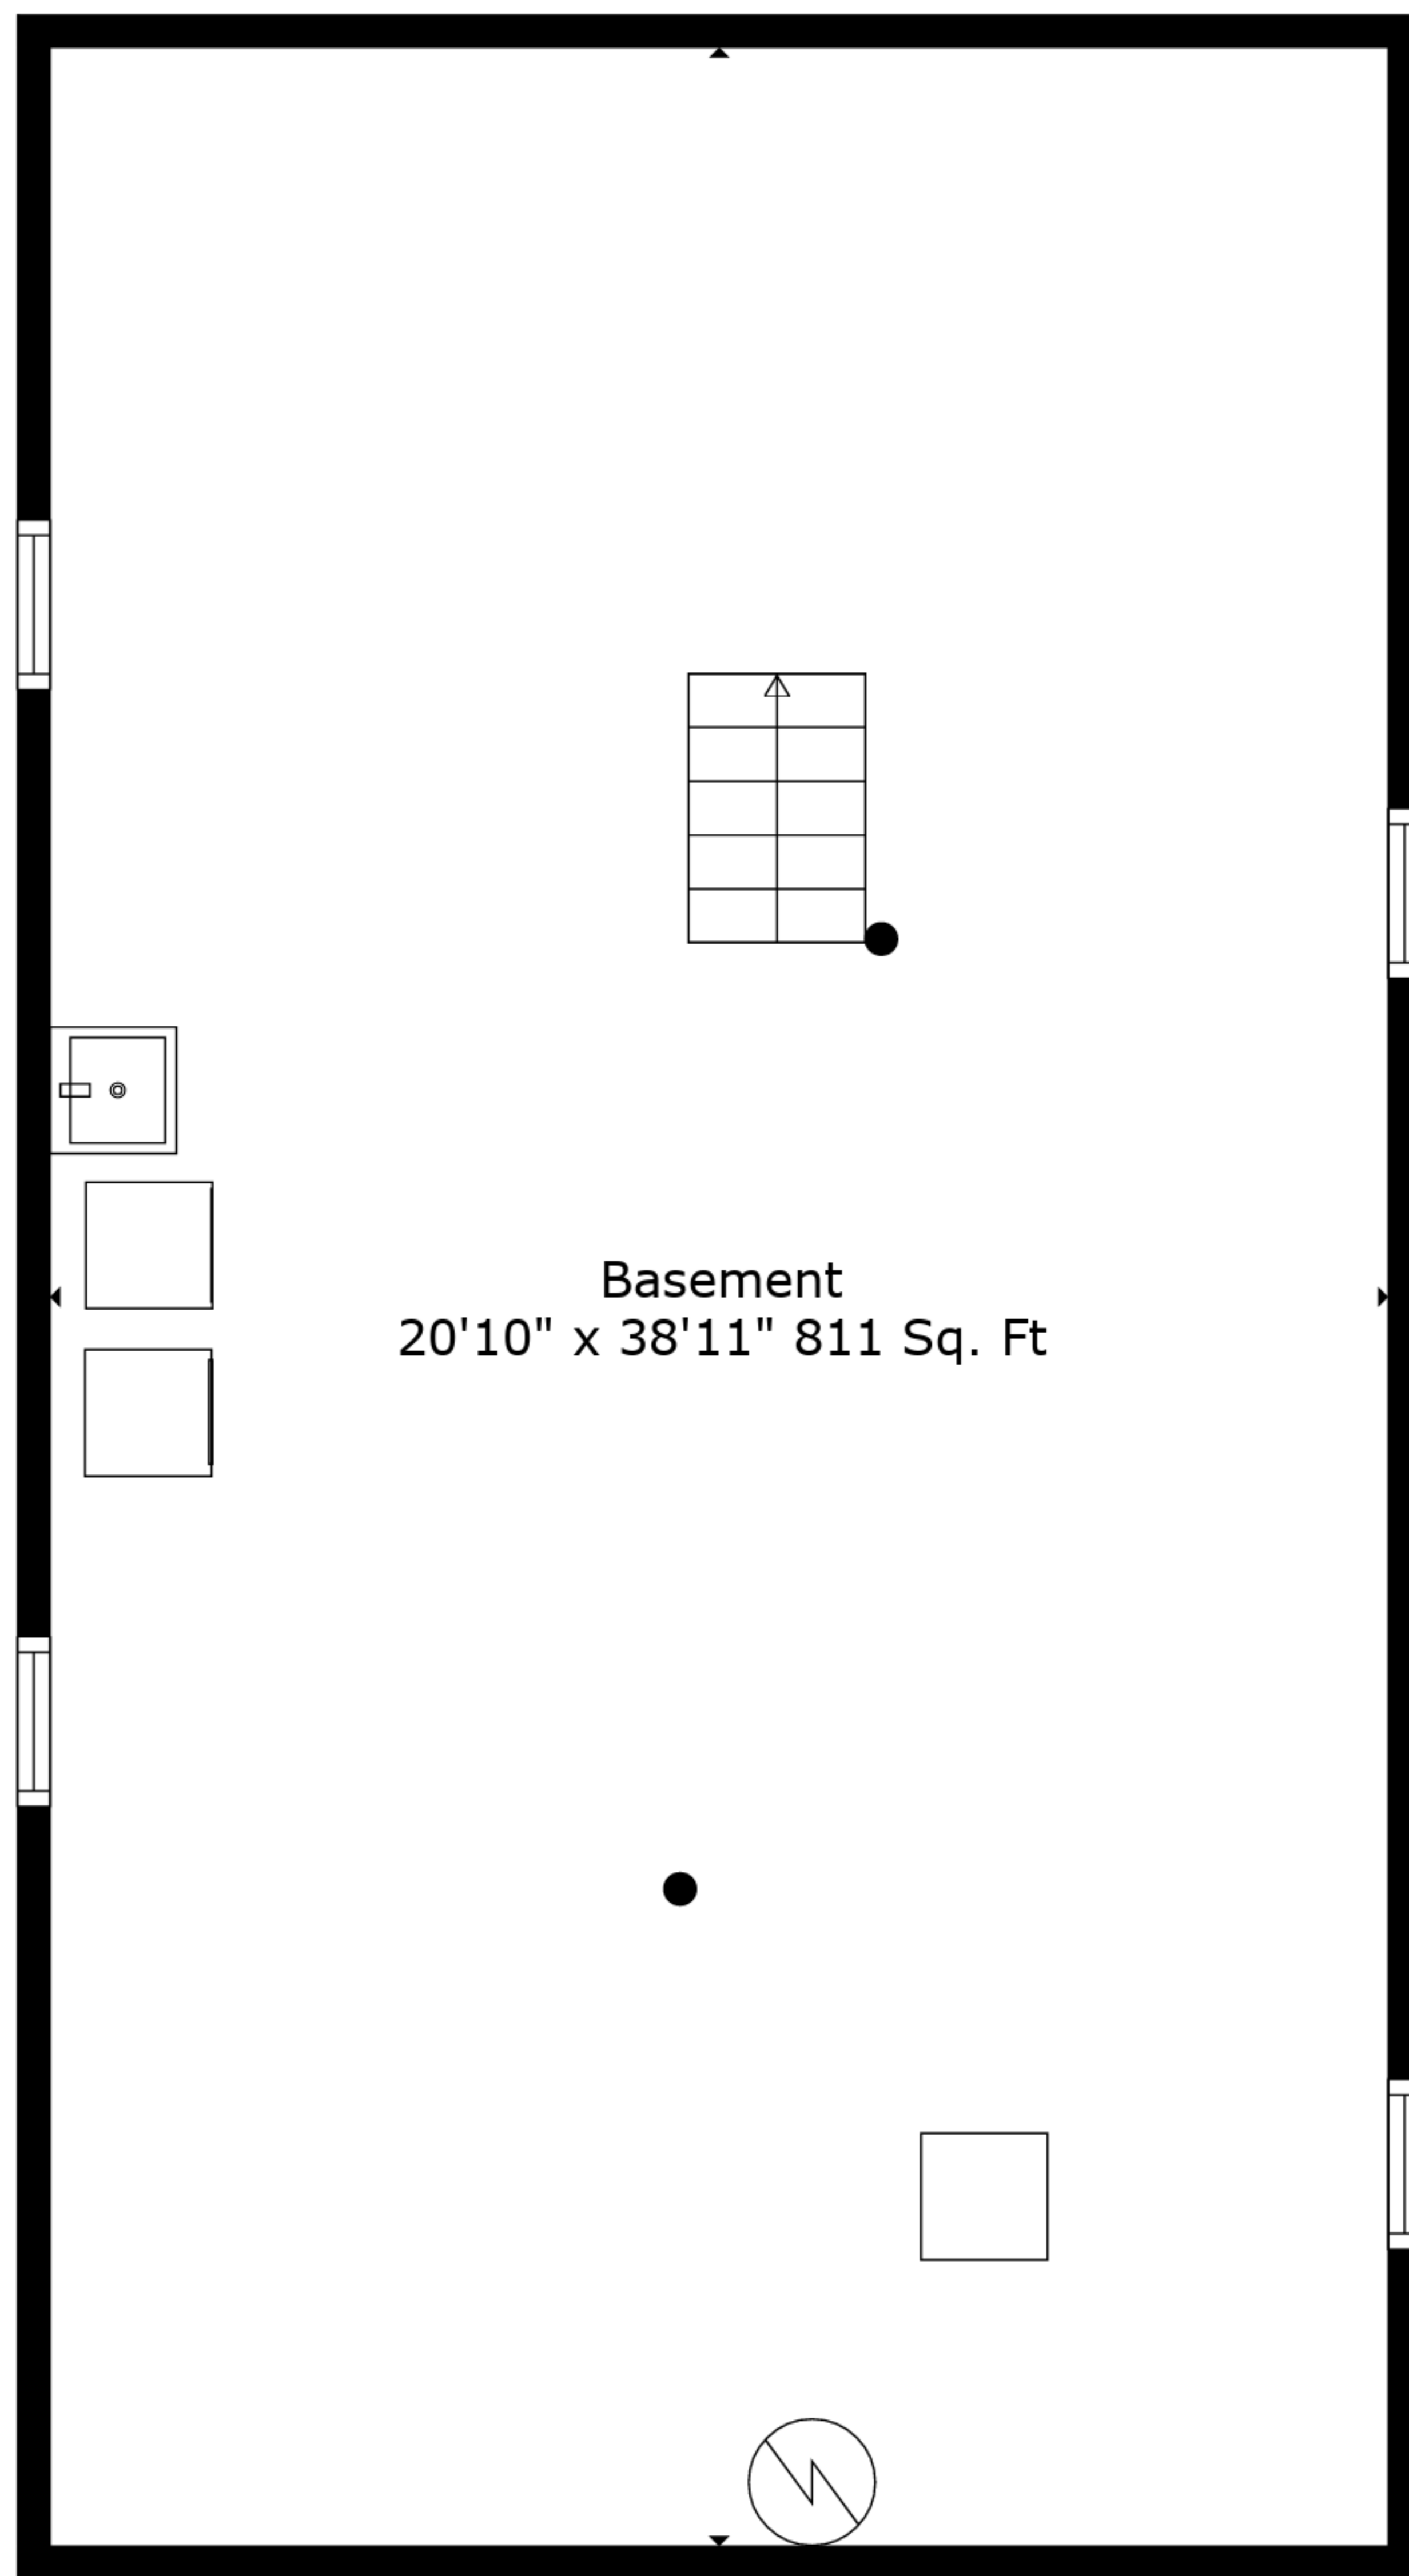

Basement
20'10" x 38'11" 811 Sq. Ft

Total scanned area: 2815 sq. ft

Measurements Are Deemed Highly Reliable But Not Guaranteed.

Total scanned area: 2815 sq. ft

Measurements Are Deemed Highly Reliable But Not Guaranteed.

Total scanned area: 2815 sq. ft

Measurements Are Deemed Highly Reliable But Not Guaranteed.

Floor 1

Floor 2

Floor 3

Total scanned area: 2815 sq. ft

Measurements Are Deemed Highly Reliable But Not Guaranteed.