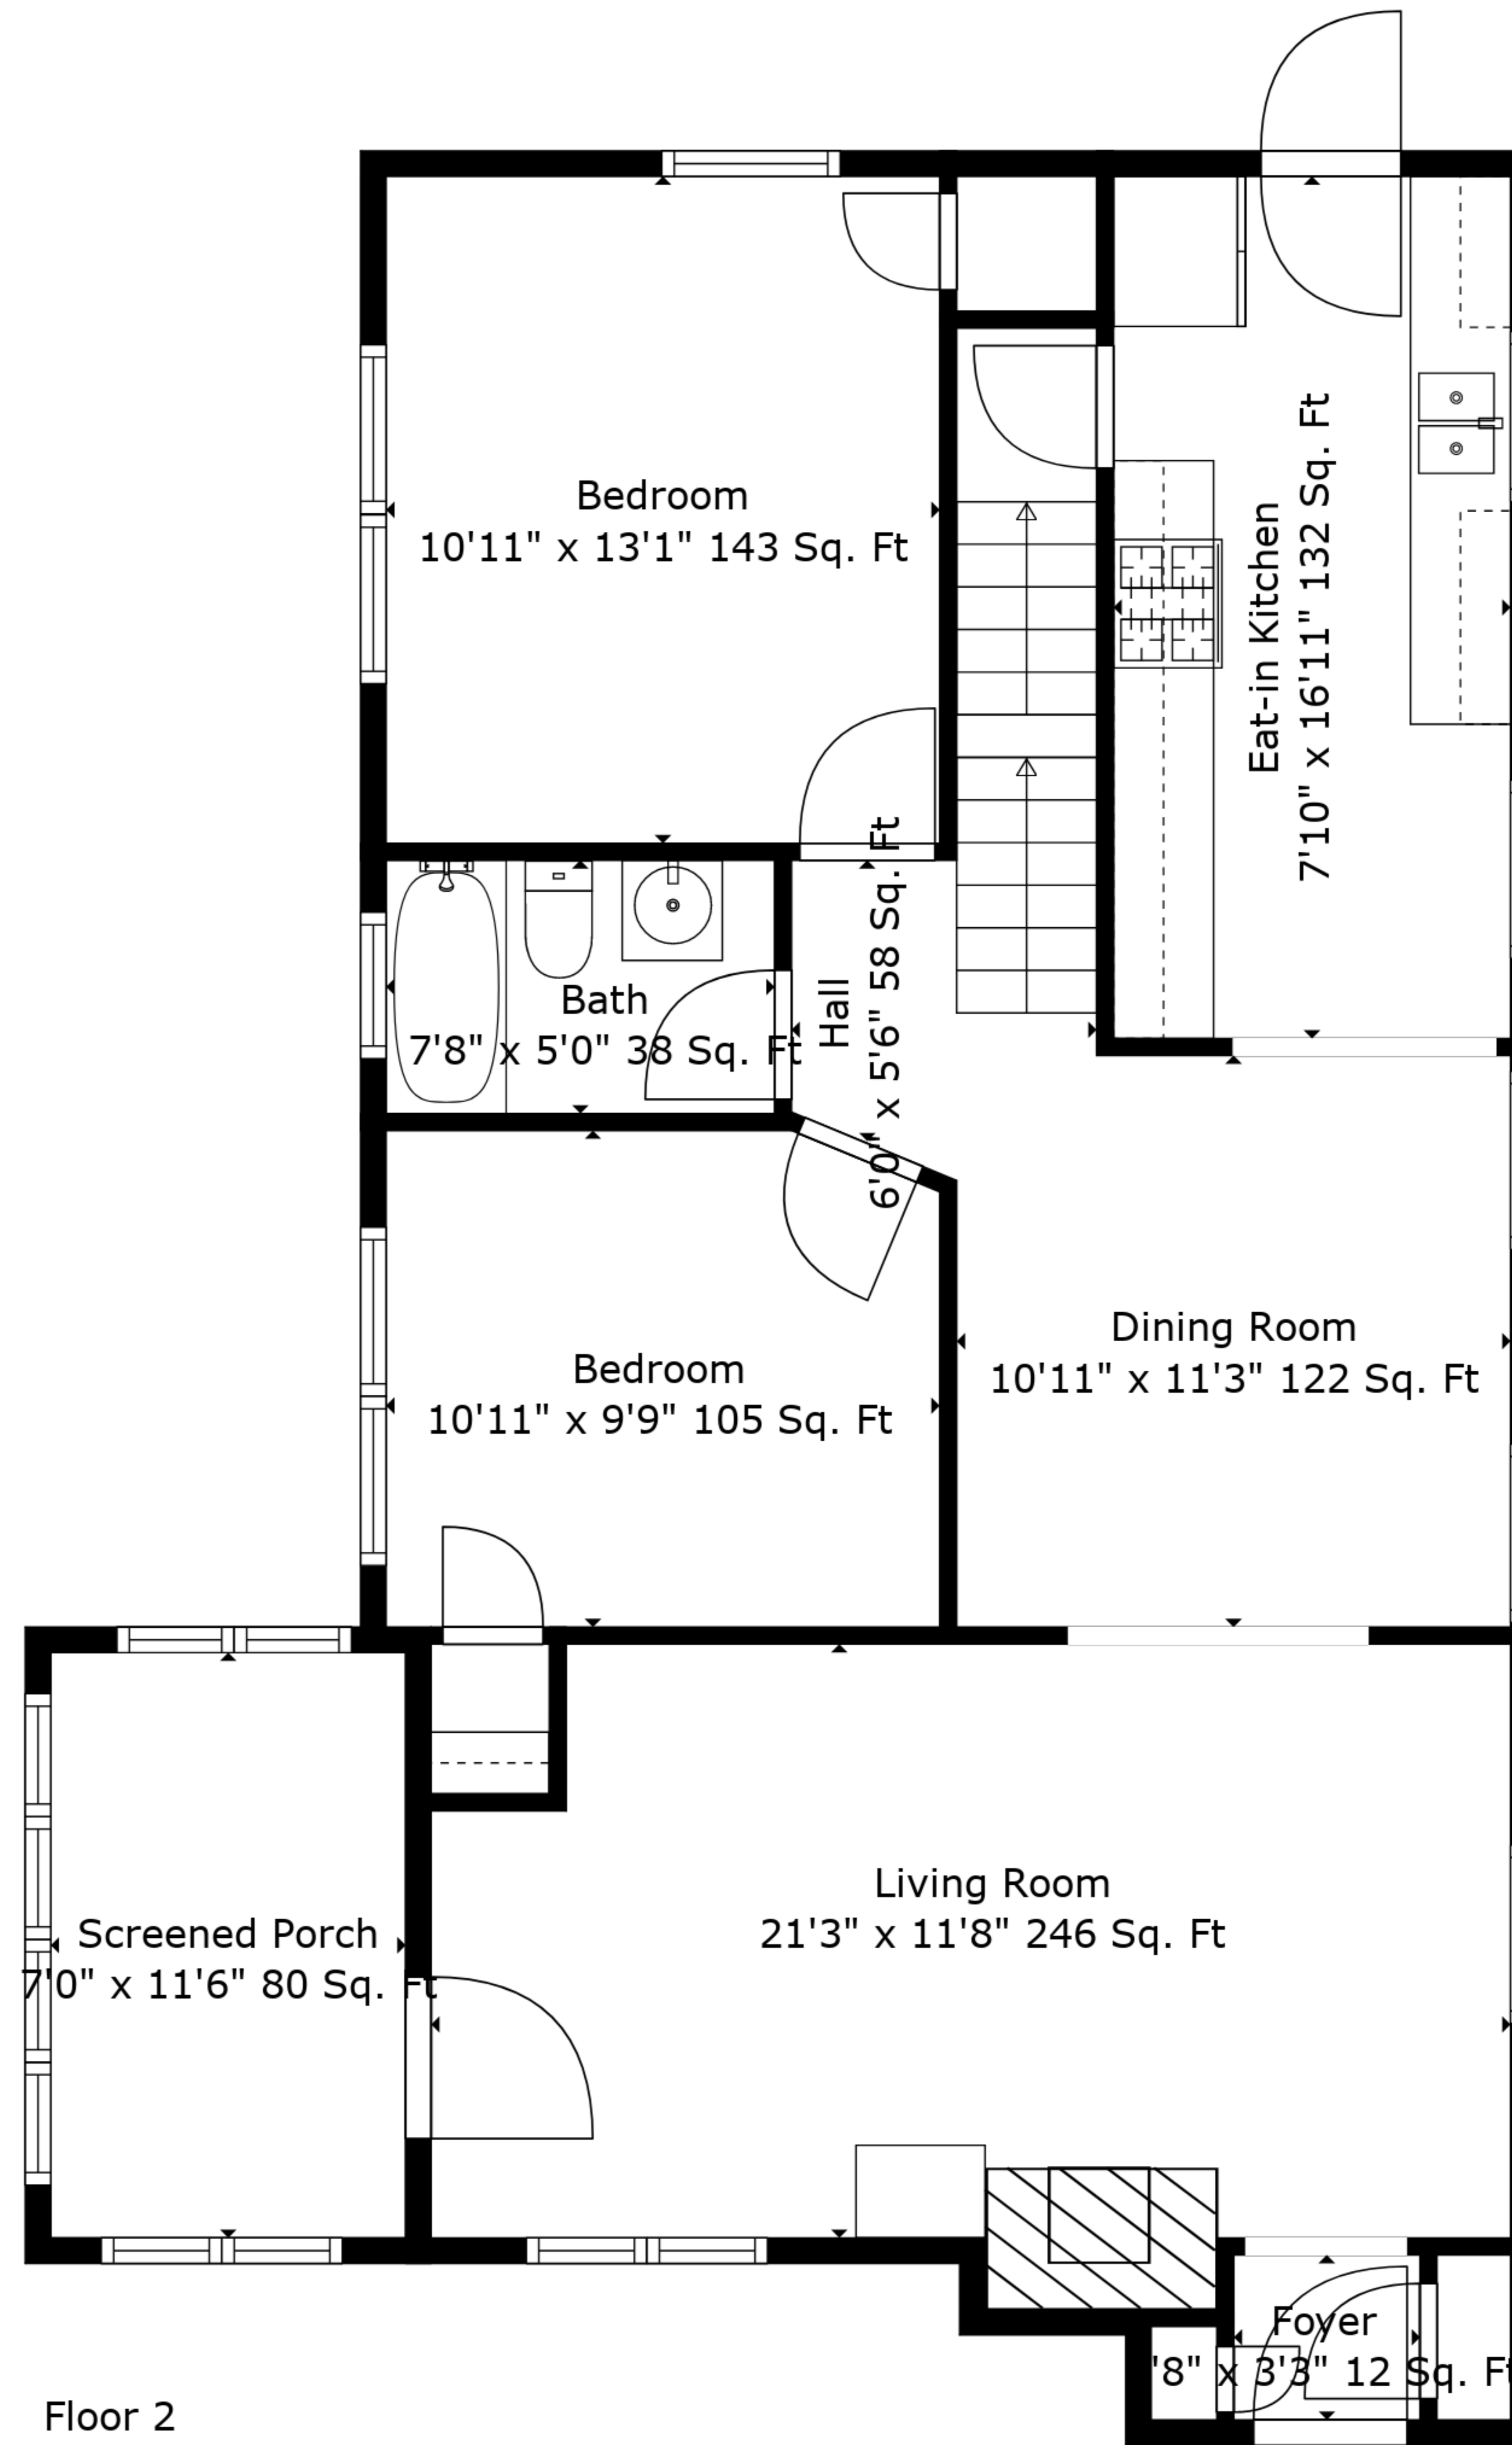

Basement
20'10" x 38'11" 811 Sq. Ft

Total scanned area: 2815 sq. ft

Measurements Are Deemed Highly Reliable But Not Guaranteed.

Total scanned area: 2815 sq. ft

Measurements Are Deemed Highly Reliable But Not Guaranteed.

Total scanned area: 2815 sq. ft

Measurements Are Deemed Highly Reliable But Not Guaranteed.

Floor 1

Floor 2

Floor 3

Total scanned area: 2815 sq. ft

Measurements Are Deemed Highly Reliable But Not Guaranteed.