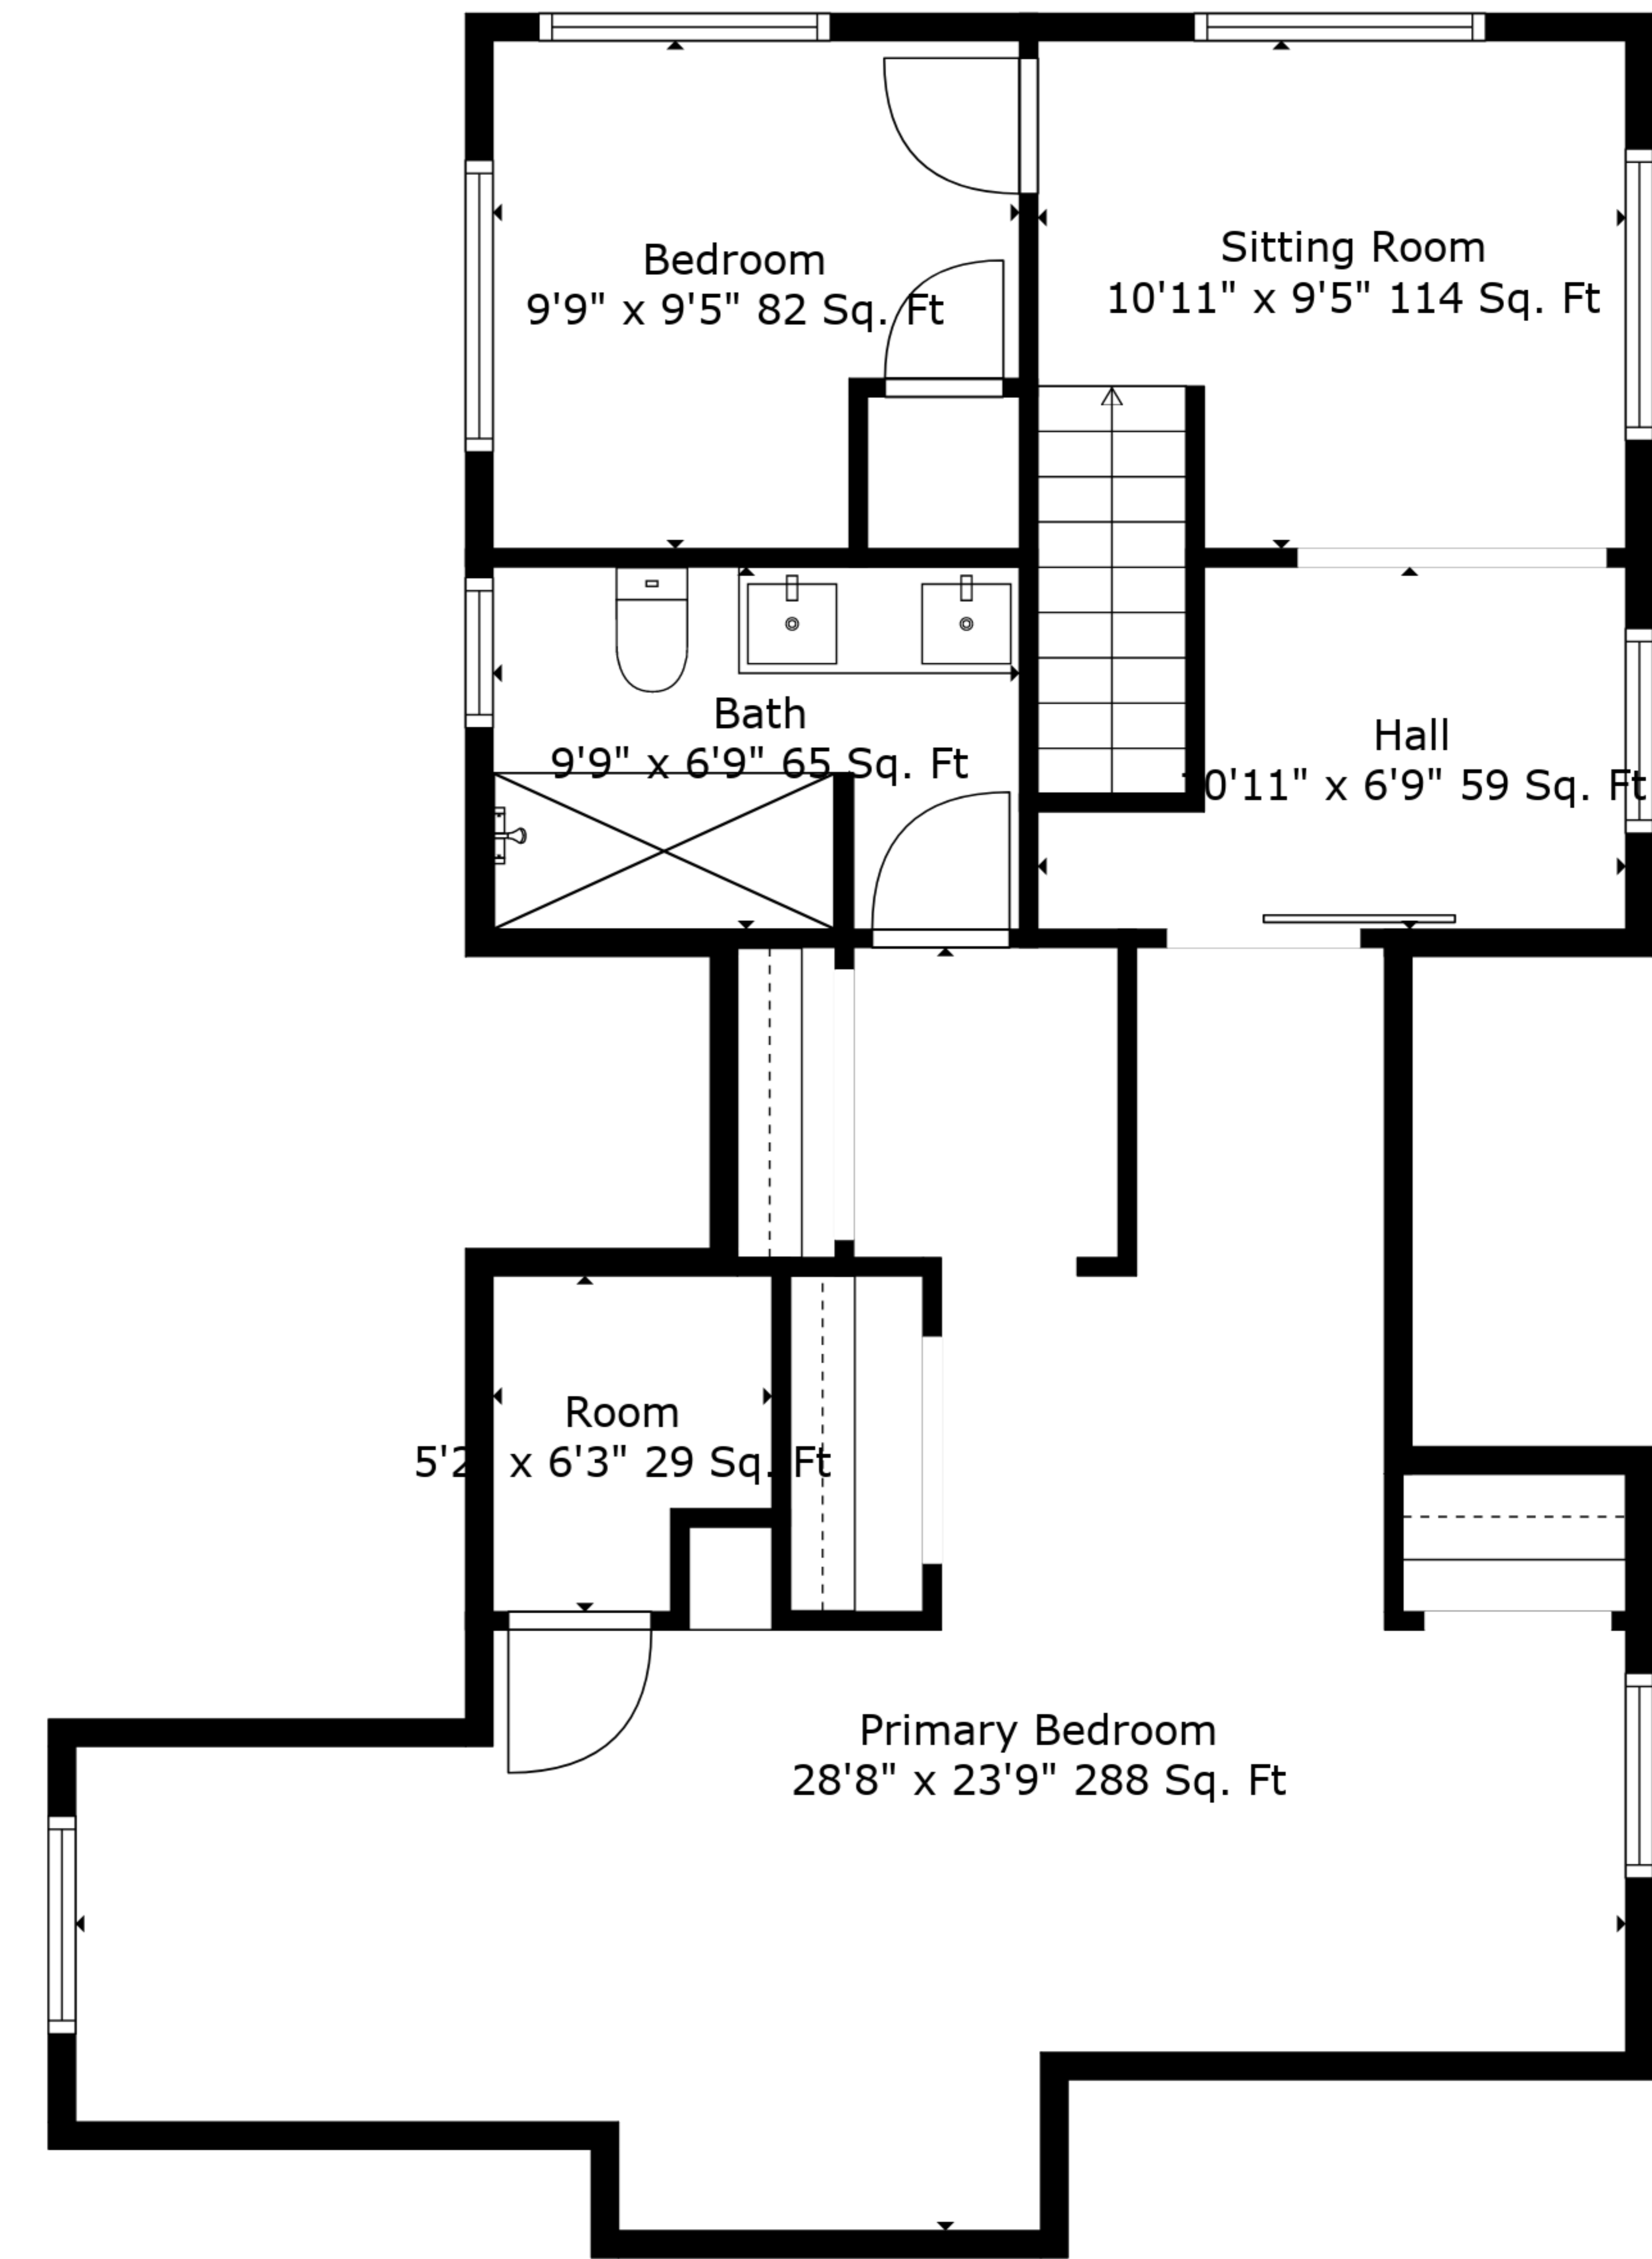

Basement
20'10" x 38'11" 811 Sq. Ft

Total scanned area: 2815 sq. ft

Measurements Are Deemed Highly Reliable But Not Guaranteed.

Total scanned area: 2815 sq. ft

Measurements Are Deemed Highly Reliable But Not Guaranteed.

Total scanned area: 2815 sq. ft

Measurements Are Deemed Highly Reliable But Not Guaranteed.

Floor 1

Floor 2

Floor 3

Total scanned area: 2815 sq. ft

Measurements Are Deemed Highly Reliable But Not Guaranteed.