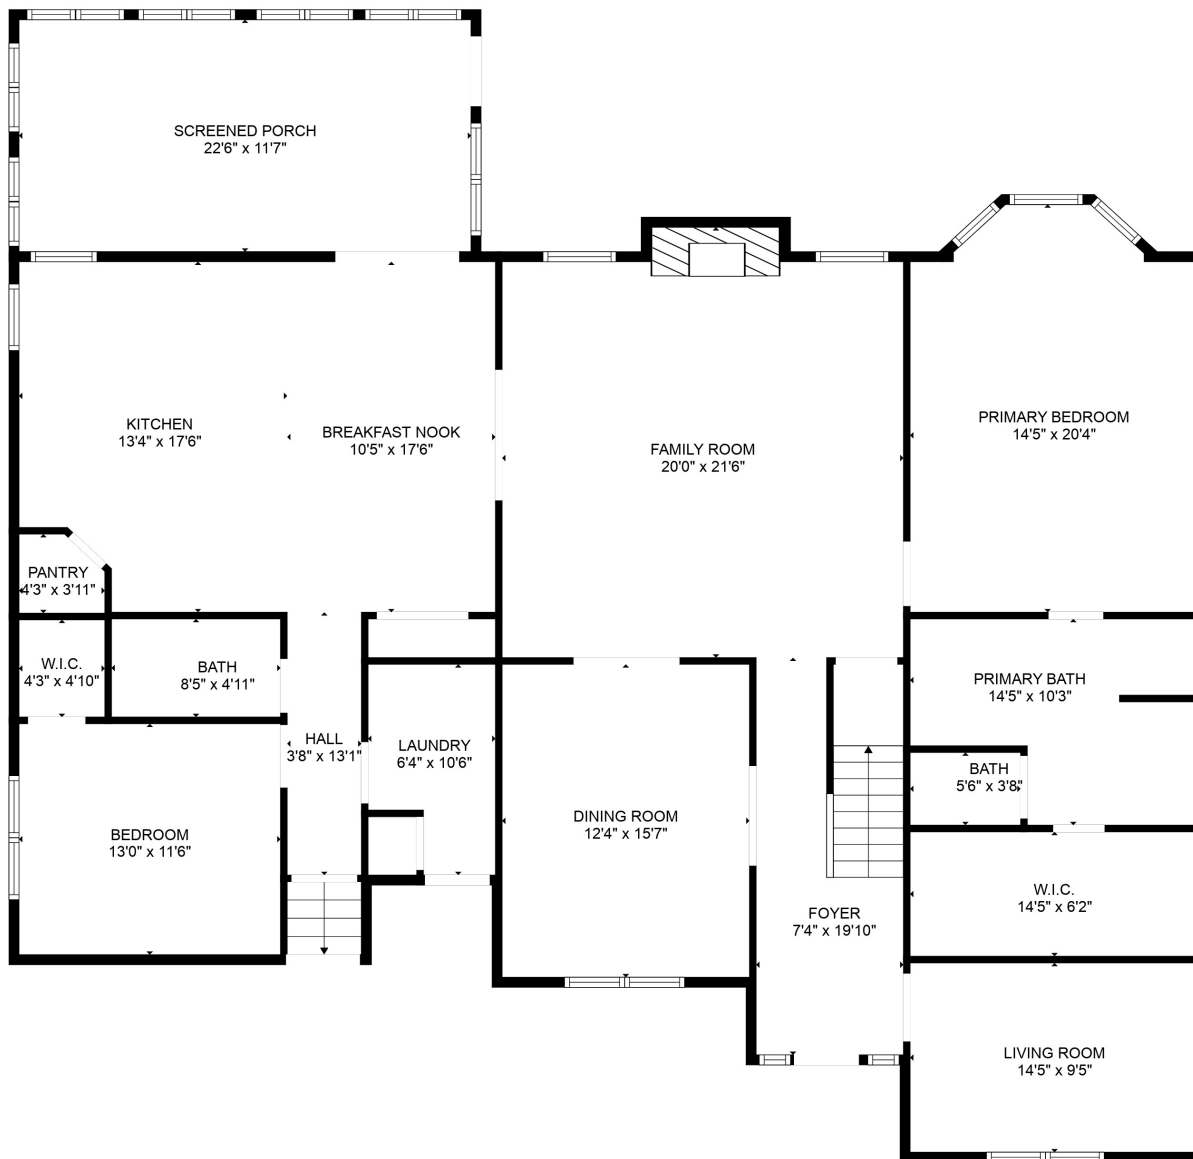

FLOOR 2

FLOOR 1

FLOOR 3

Total scanned area: 4519 sq. ft

SIZES AND DIMENSIONS ARE APPROXIMATE. ACTUAL MAY VARY.

Total scanned area: 4519 sq. ft

SIZES AND DIMENSIONS ARE APPROXIMATE. ACTUAL MAY VARY.

Total scanned area: 4519 sq. ft

SIZES AND DIMENSIONS ARE APPROXIMATE. ACTUAL MAY VARY.

Total scanned area: 4519 sq. ft

SIZES AND DIMENSIONS ARE APPROXIMATE. ACTUAL MAY VARY.