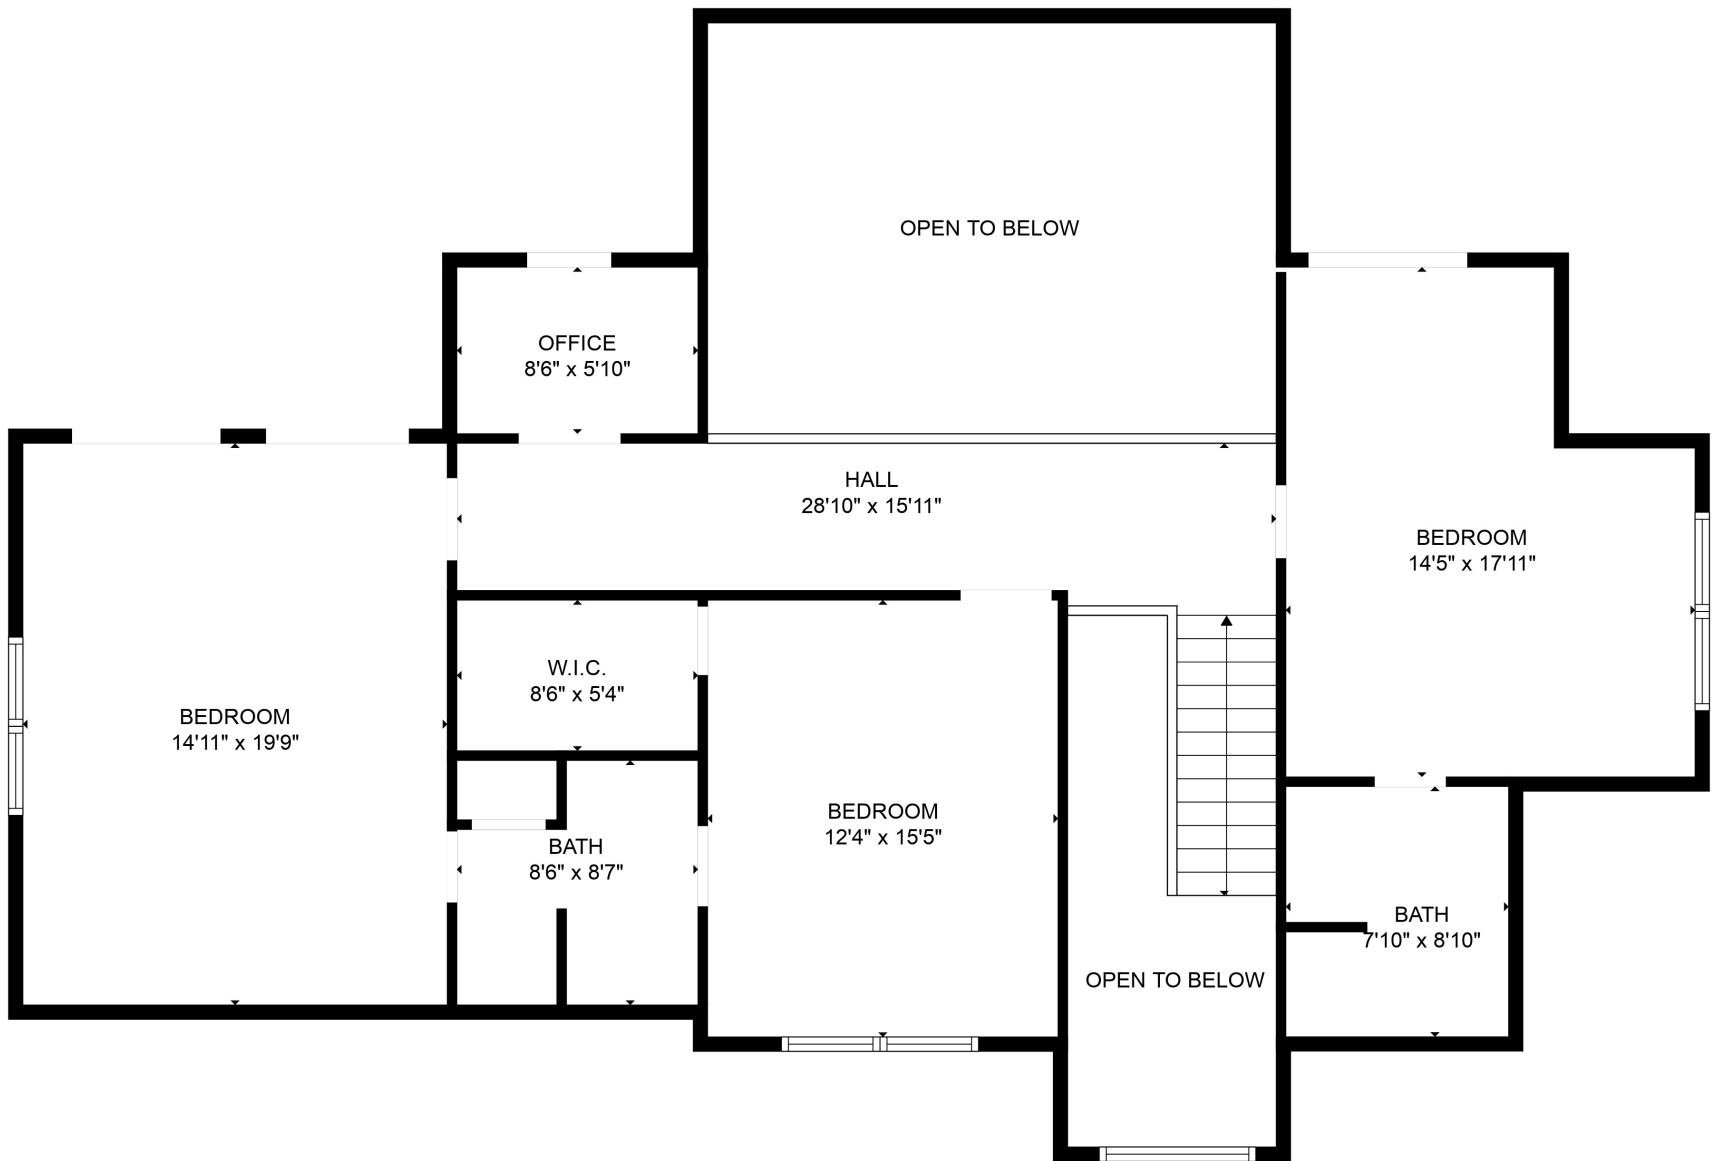

FLOOR 2

FLOOR 1

FLOOR 3

Total scanned area: 4519 sq. ft

SIZES AND DIMENSIONS ARE APPROXIMATE. ACTUAL MAY VARY.

Total scanned area: 4519 sq. ft

SIZES AND DIMENSIONS ARE APPROXIMATE. ACTUAL MAY VARY.

Total scanned area: 4519 sq. ft

SIZES AND DIMENSIONS ARE APPROXIMATE. ACTUAL MAY VARY.

Total scanned area: 4519 sq. ft

SIZES AND DIMENSIONS ARE APPROXIMATE. ACTUAL MAY VARY.