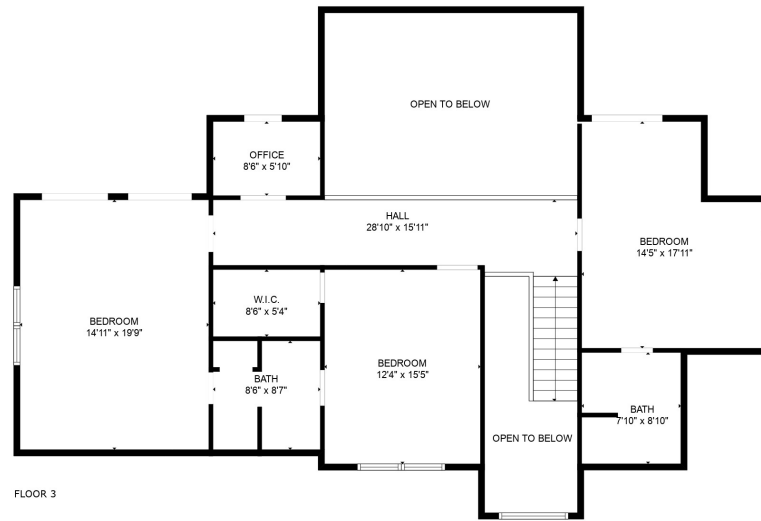

FLOOR 2

FLOOR 1

FLOOR 3

Total scanned area: 4519 sq. ft

SIZES AND DIMENSIONS ARE APPROXIMATE. ACTUAL MAY VARY.

Total scanned area: 4519 sq. ft

SIZES AND DIMENSIONS ARE APPROXIMATE. ACTUAL MAY VARY.

Total scanned area: 4519 sq. ft

SIZES AND DIMENSIONS ARE APPROXIMATE. ACTUAL MAY VARY.

Total scanned area: 4519 sq. ft

SIZES AND DIMENSIONS ARE APPROXIMATE. ACTUAL MAY VARY.