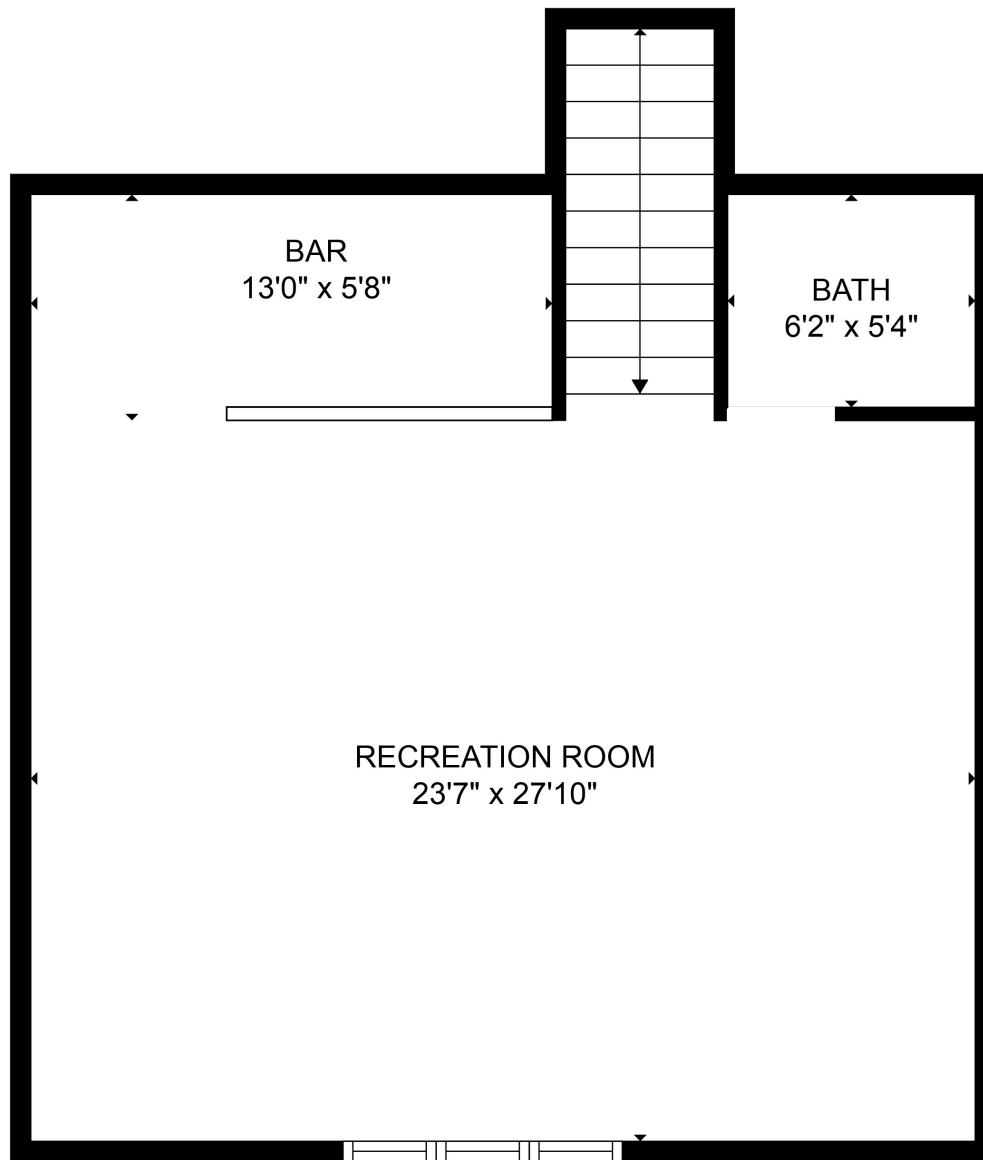

FLOOR 2

FLOOR 1

FLOOR 3

Total scanned area: 4519 sq. ft

SIZES AND DIMENSIONS ARE APPROXIMATE. ACTUAL MAY VARY.

Total scanned area: 4519 sq. ft

SIZES AND DIMENSIONS ARE APPROXIMATE. ACTUAL MAY VARY.

Total scanned area: 4519 sq. ft

SIZES AND DIMENSIONS ARE APPROXIMATE. ACTUAL MAY VARY.

Total scanned area: 4519 sq. ft

SIZES AND DIMENSIONS ARE APPROXIMATE. ACTUAL MAY VARY.