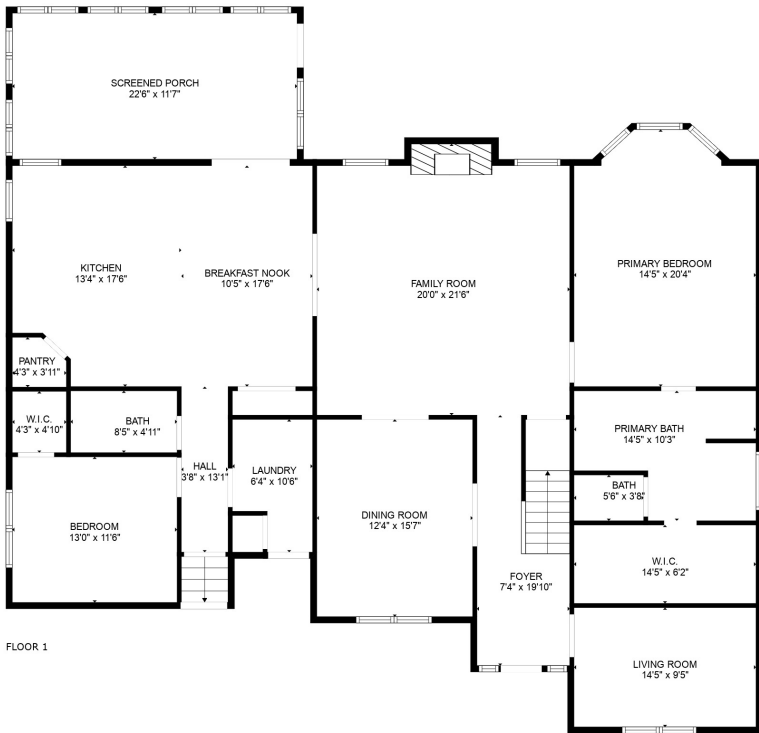

FLOOR 2

FLOOR 1

FLOOR 3

Total scanned area: 4519 sq. ft

SIZES AND DIMENSIONS ARE APPROXIMATE. ACTUAL MAY VARY.

Total scanned area: 4519 sq. ft

SIZES AND DIMENSIONS ARE APPROXIMATE. ACTUAL MAY VARY.

Total scanned area: 4519 sq. ft

SIZES AND DIMENSIONS ARE APPROXIMATE. ACTUAL MAY VARY.

Total scanned area: 4519 sq. ft

SIZES AND DIMENSIONS ARE APPROXIMATE. ACTUAL MAY VARY.