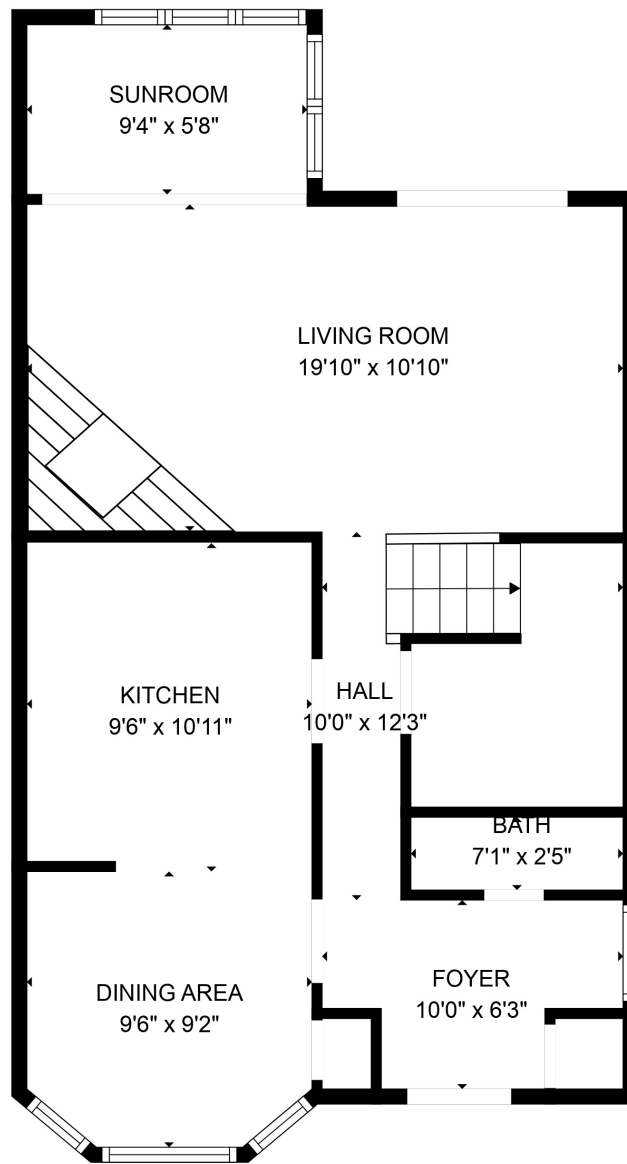

FLOOR 1

FLOOR 2

Total scanned area: 1366 sq. ft

SIZES AND DIMENSIONS ARE APPROXIMATE. ACTUAL MAY VARY.

Total scanned area: 1366 sq. ft

SIZES AND DIMENSIONS ARE APPROXIMATE. ACTUAL MAY VARY.

Total scanned area: 1366 sq. ft

SIZES AND DIMENSIONS ARE APPROXIMATE. ACTUAL MAY VARY.