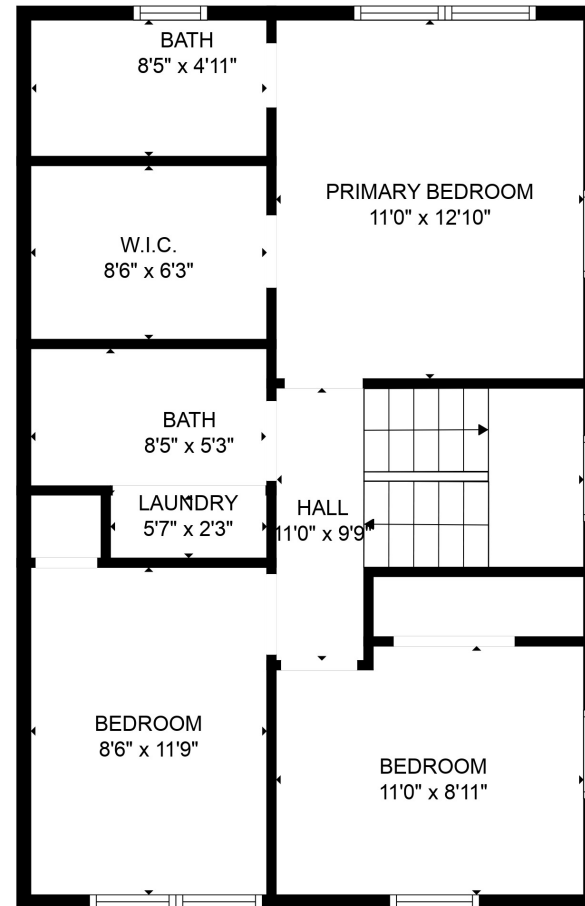

FLOOR 1

FLOOR 2

Total scanned area: 1366 sq. ft

SIZES AND DIMENSIONS ARE APPROXIMATE. ACTUAL MAY VARY.

Total scanned area: 1366 sq. ft

SIZES AND DIMENSIONS ARE APPROXIMATE. ACTUAL MAY VARY.

Total scanned area: 1366 sq. ft

SIZES AND DIMENSIONS ARE APPROXIMATE. ACTUAL MAY VARY.