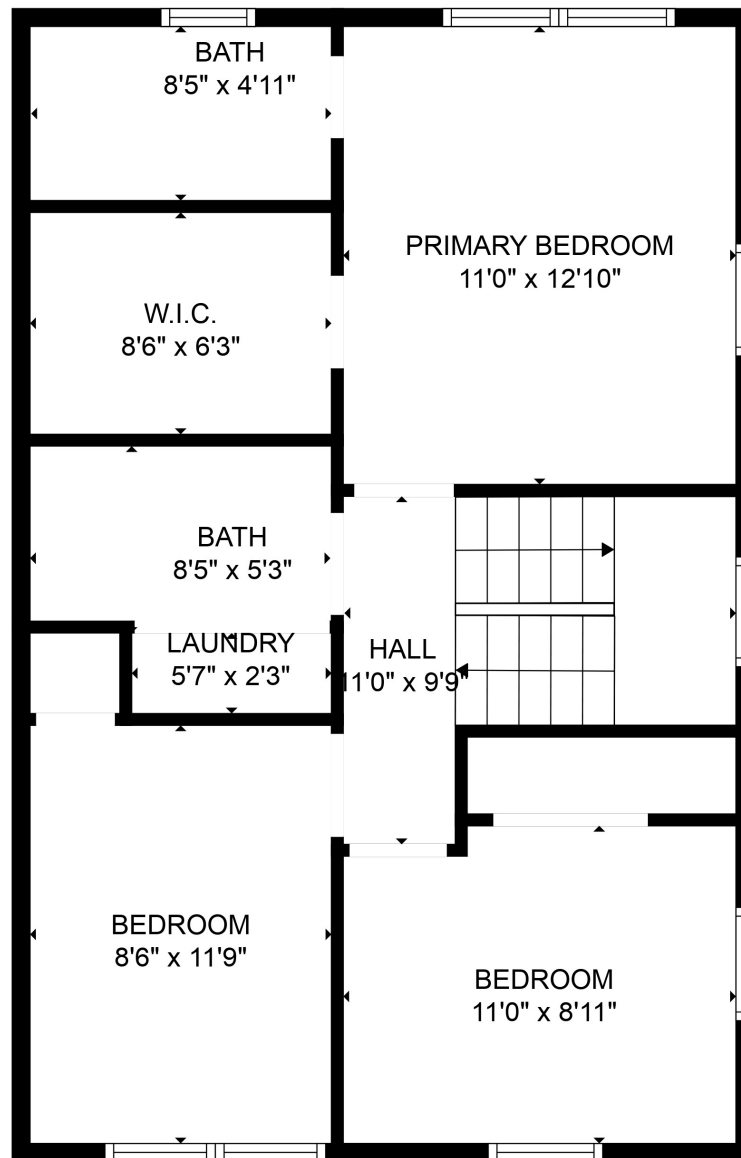

FLOOR 1

FLOOR 2

Total scanned area: 1366 sq. ft

SIZES AND DIMENSIONS ARE APPROXIMATE. ACTUAL MAY VARY.

Total scanned area: 1366 sq. ft

SIZES AND DIMENSIONS ARE APPROXIMATE. ACTUAL MAY VARY.

Total scanned area: 1366 sq. ft

SIZES AND DIMENSIONS ARE APPROXIMATE. ACTUAL MAY VARY.