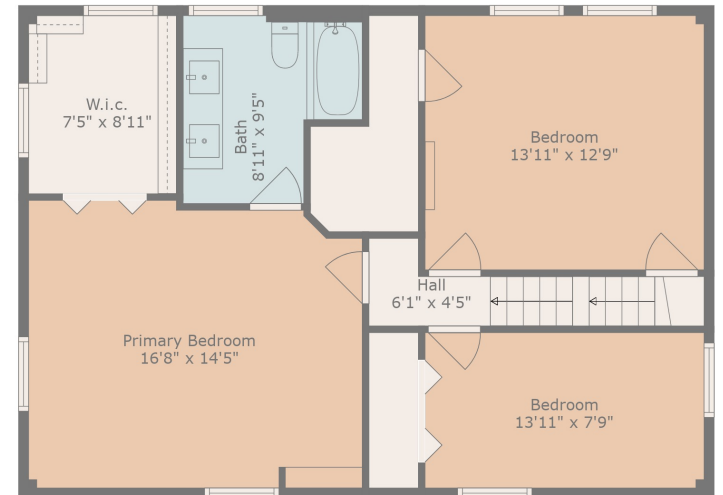

Floor 2

Floor 4

Floor 1

Floor 3

Measurements Are Calculated By Cubicasa Technology. Deemed Highly Reliable But Not Guaranteed.

Measurements Are Calculated By Cubicasa Technology. Deemed Highly Reliable But Not Guaranteed.

Measurements Are Calculated By Cubicasa Technology. Deemed Highly Reliable But Not Guaranteed.

Basement
31'8" x 21'10"

Room
11'3" x 11'5"

Measurements Are Calculated By Cubicasa Technology. Deemed Highly Reliable But Not Guaranteed.