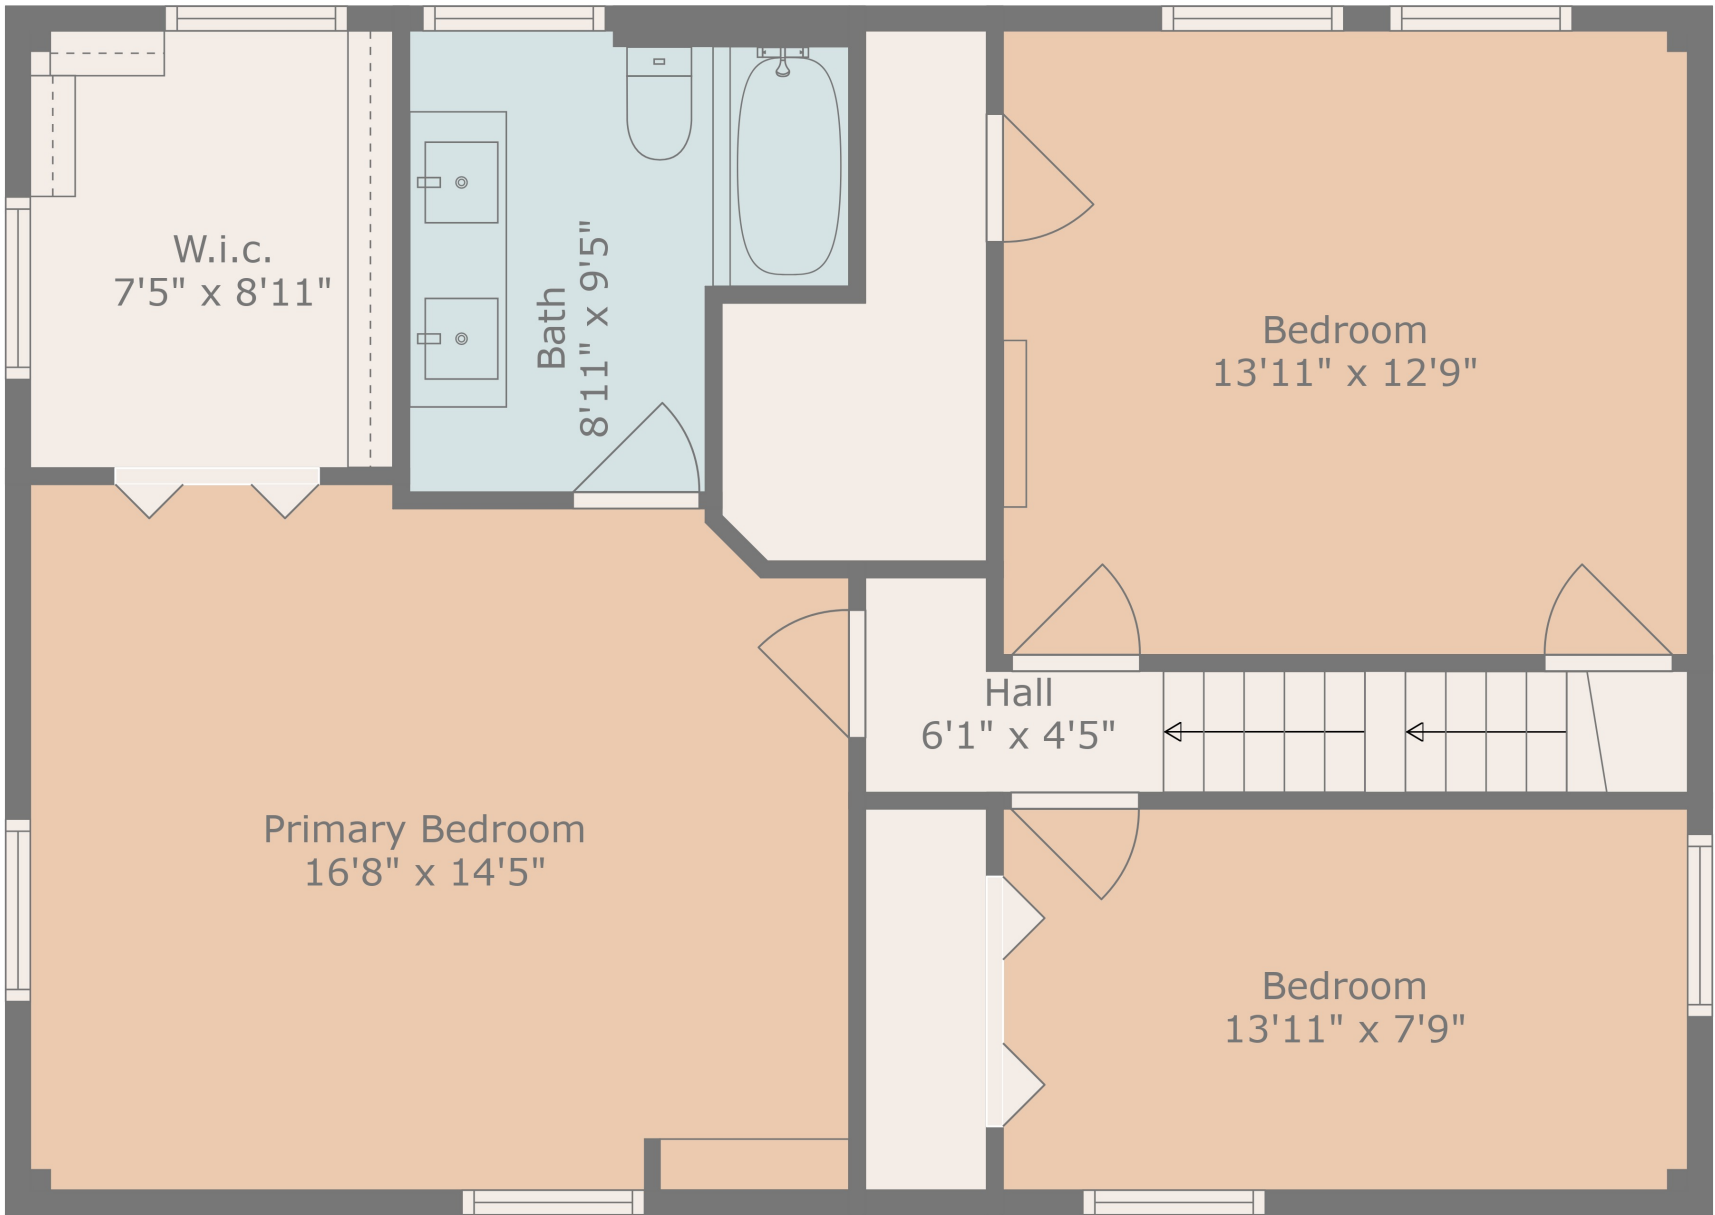

Floor 2

Floor 4

Floor 1

Floor 3

Measurements Are Calculated By Cubicasa Technology. Deemed Highly Reliable But Not Guaranteed.

Measurements Are Calculated By Cubicasa Technology. Deemed Highly Reliable But Not Guaranteed.

Measurements Are Calculated By Cubicasa Technology. Deemed Highly Reliable But Not Guaranteed.

Basement
31'8" x 21'10"

Room
11'3" x 11'5"

Measurements Are Calculated By Cubicasa Technology. Deemed Highly Reliable But Not Guaranteed.