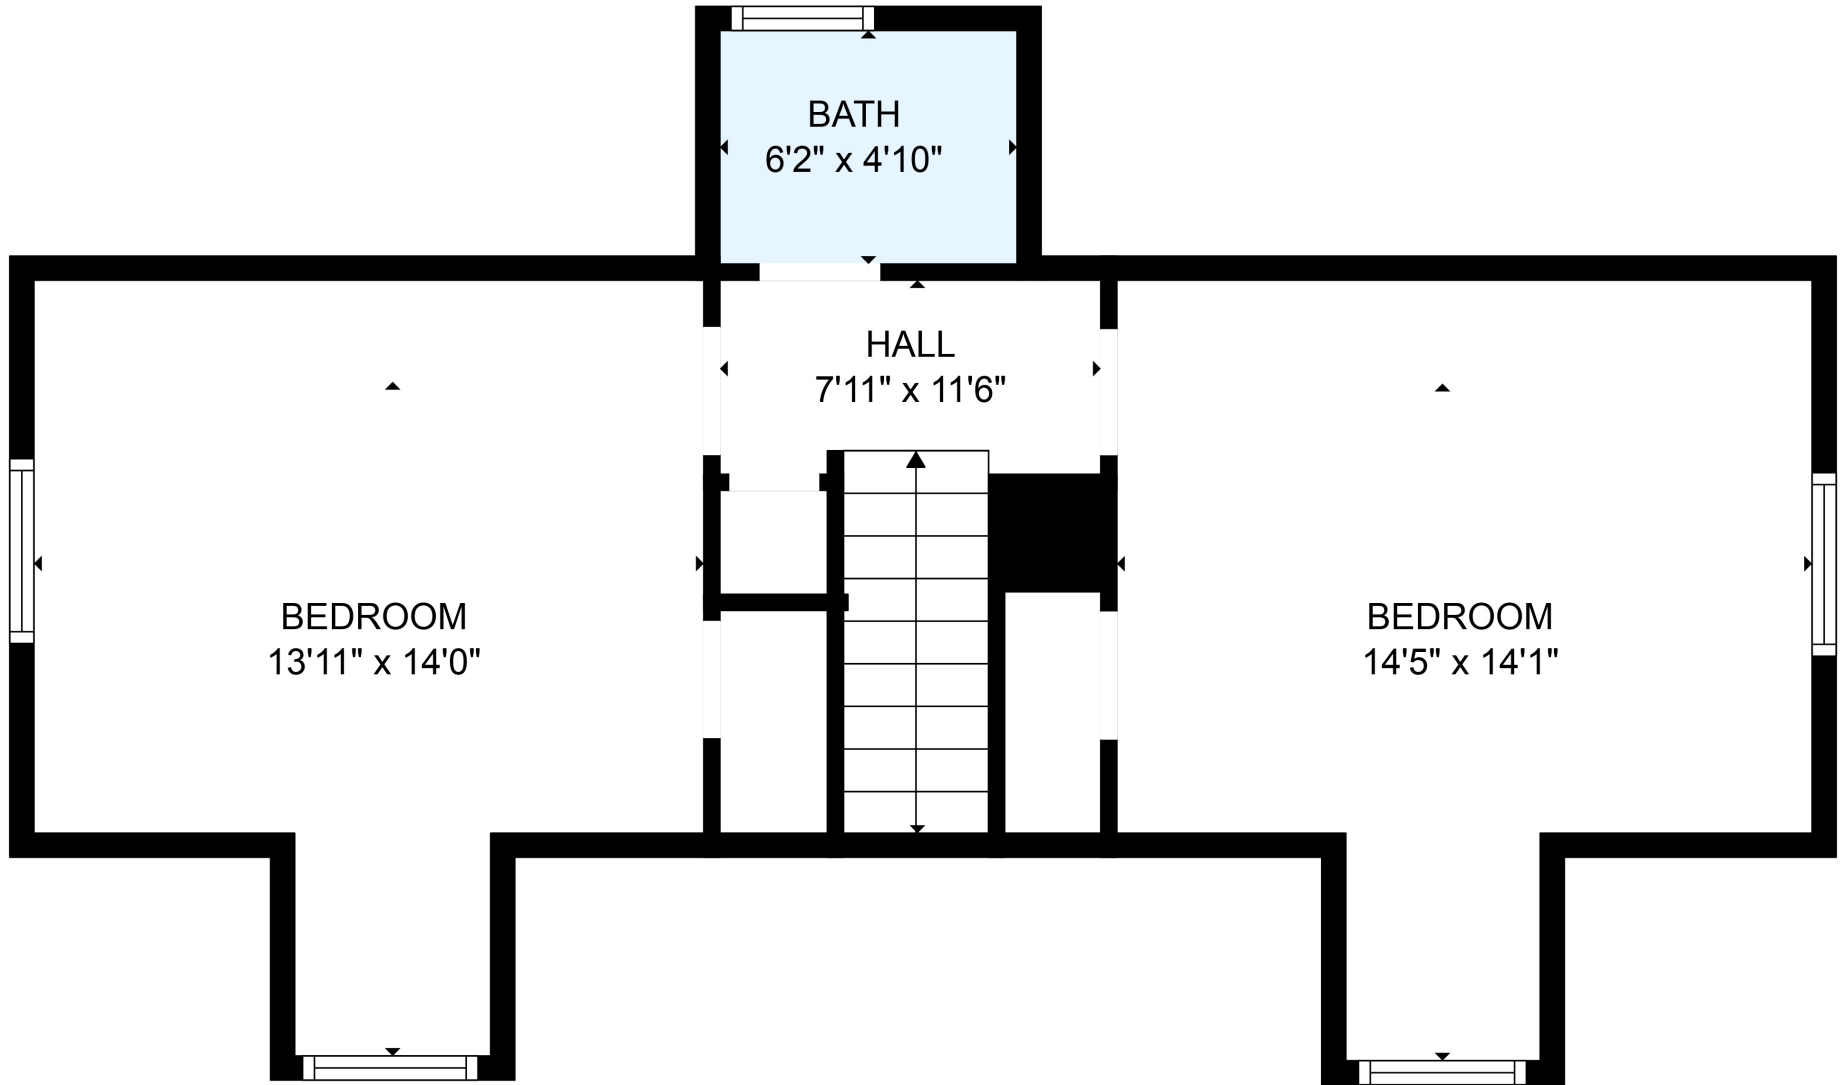

Total scanned area: 2572 sq. ft

MEASUREMENTS ARE CALCULATED BY CUBICASA TECHNOLOGY. DEEMED HIGHLY RELIABLE BUT NOT GUARANTEED.

Total scanned area: 2572 sq. ft

MEASUREMENTS ARE CALCULATED BY CUBICASA TECHNOLOGY. DEEMED HIGHLY RELIABLE BUT NOT GUARANTEED.

Total scanned area: 2572 sq. ft

MEASUREMENTS ARE CALCULATED BY CUBICASA TECHNOLOGY. DEEMED HIGHLY RELIABLE BUT NOT GUARANTEED.