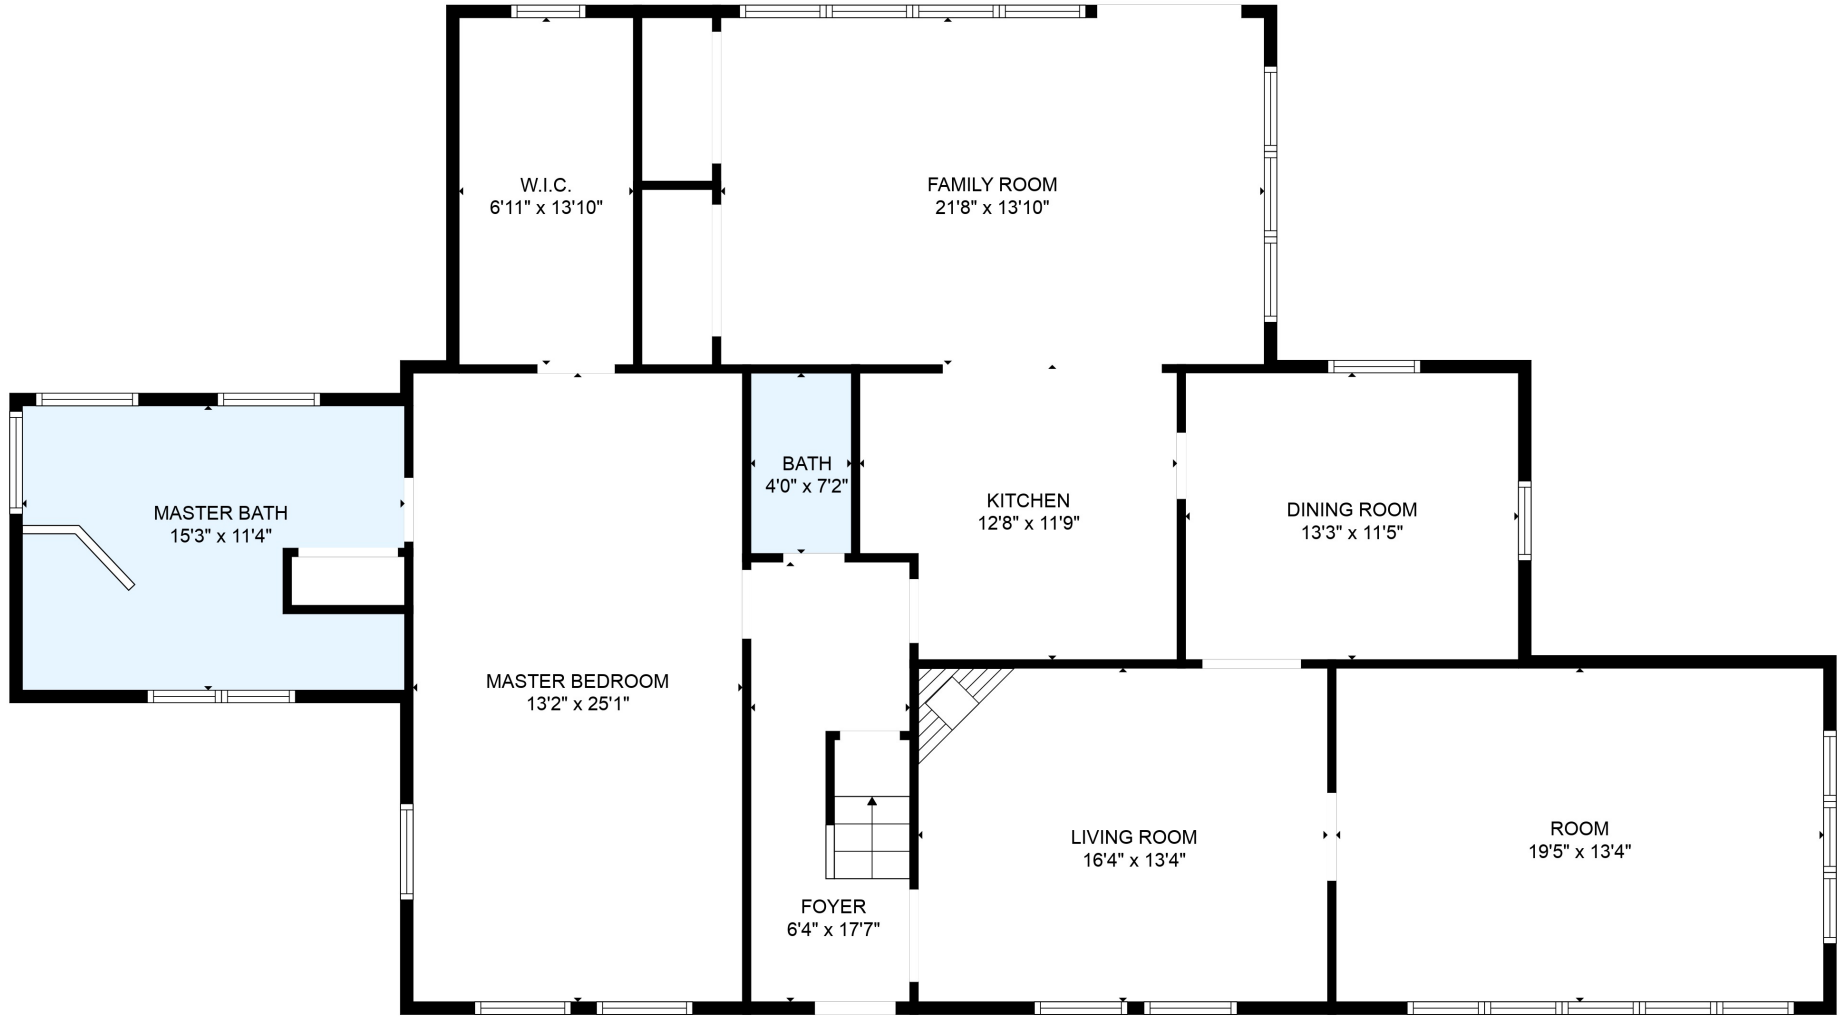

Total scanned area: 2572 sq. ft

MEASUREMENTS ARE CALCULATED BY CUBICASA TECHNOLOGY. DEEMED HIGHLY RELIABLE BUT NOT GUARANTEED.

Total scanned area: 2572 sq. ft

MEASUREMENTS ARE CALCULATED BY CUBICASA TECHNOLOGY. DEEMED HIGHLY RELIABLE BUT NOT GUARANTEED.

Total scanned area: 2572 sq. ft

MEASUREMENTS ARE CALCULATED BY CUBICASA TECHNOLOGY. DEEMED HIGHLY RELIABLE BUT NOT GUARANTEED.