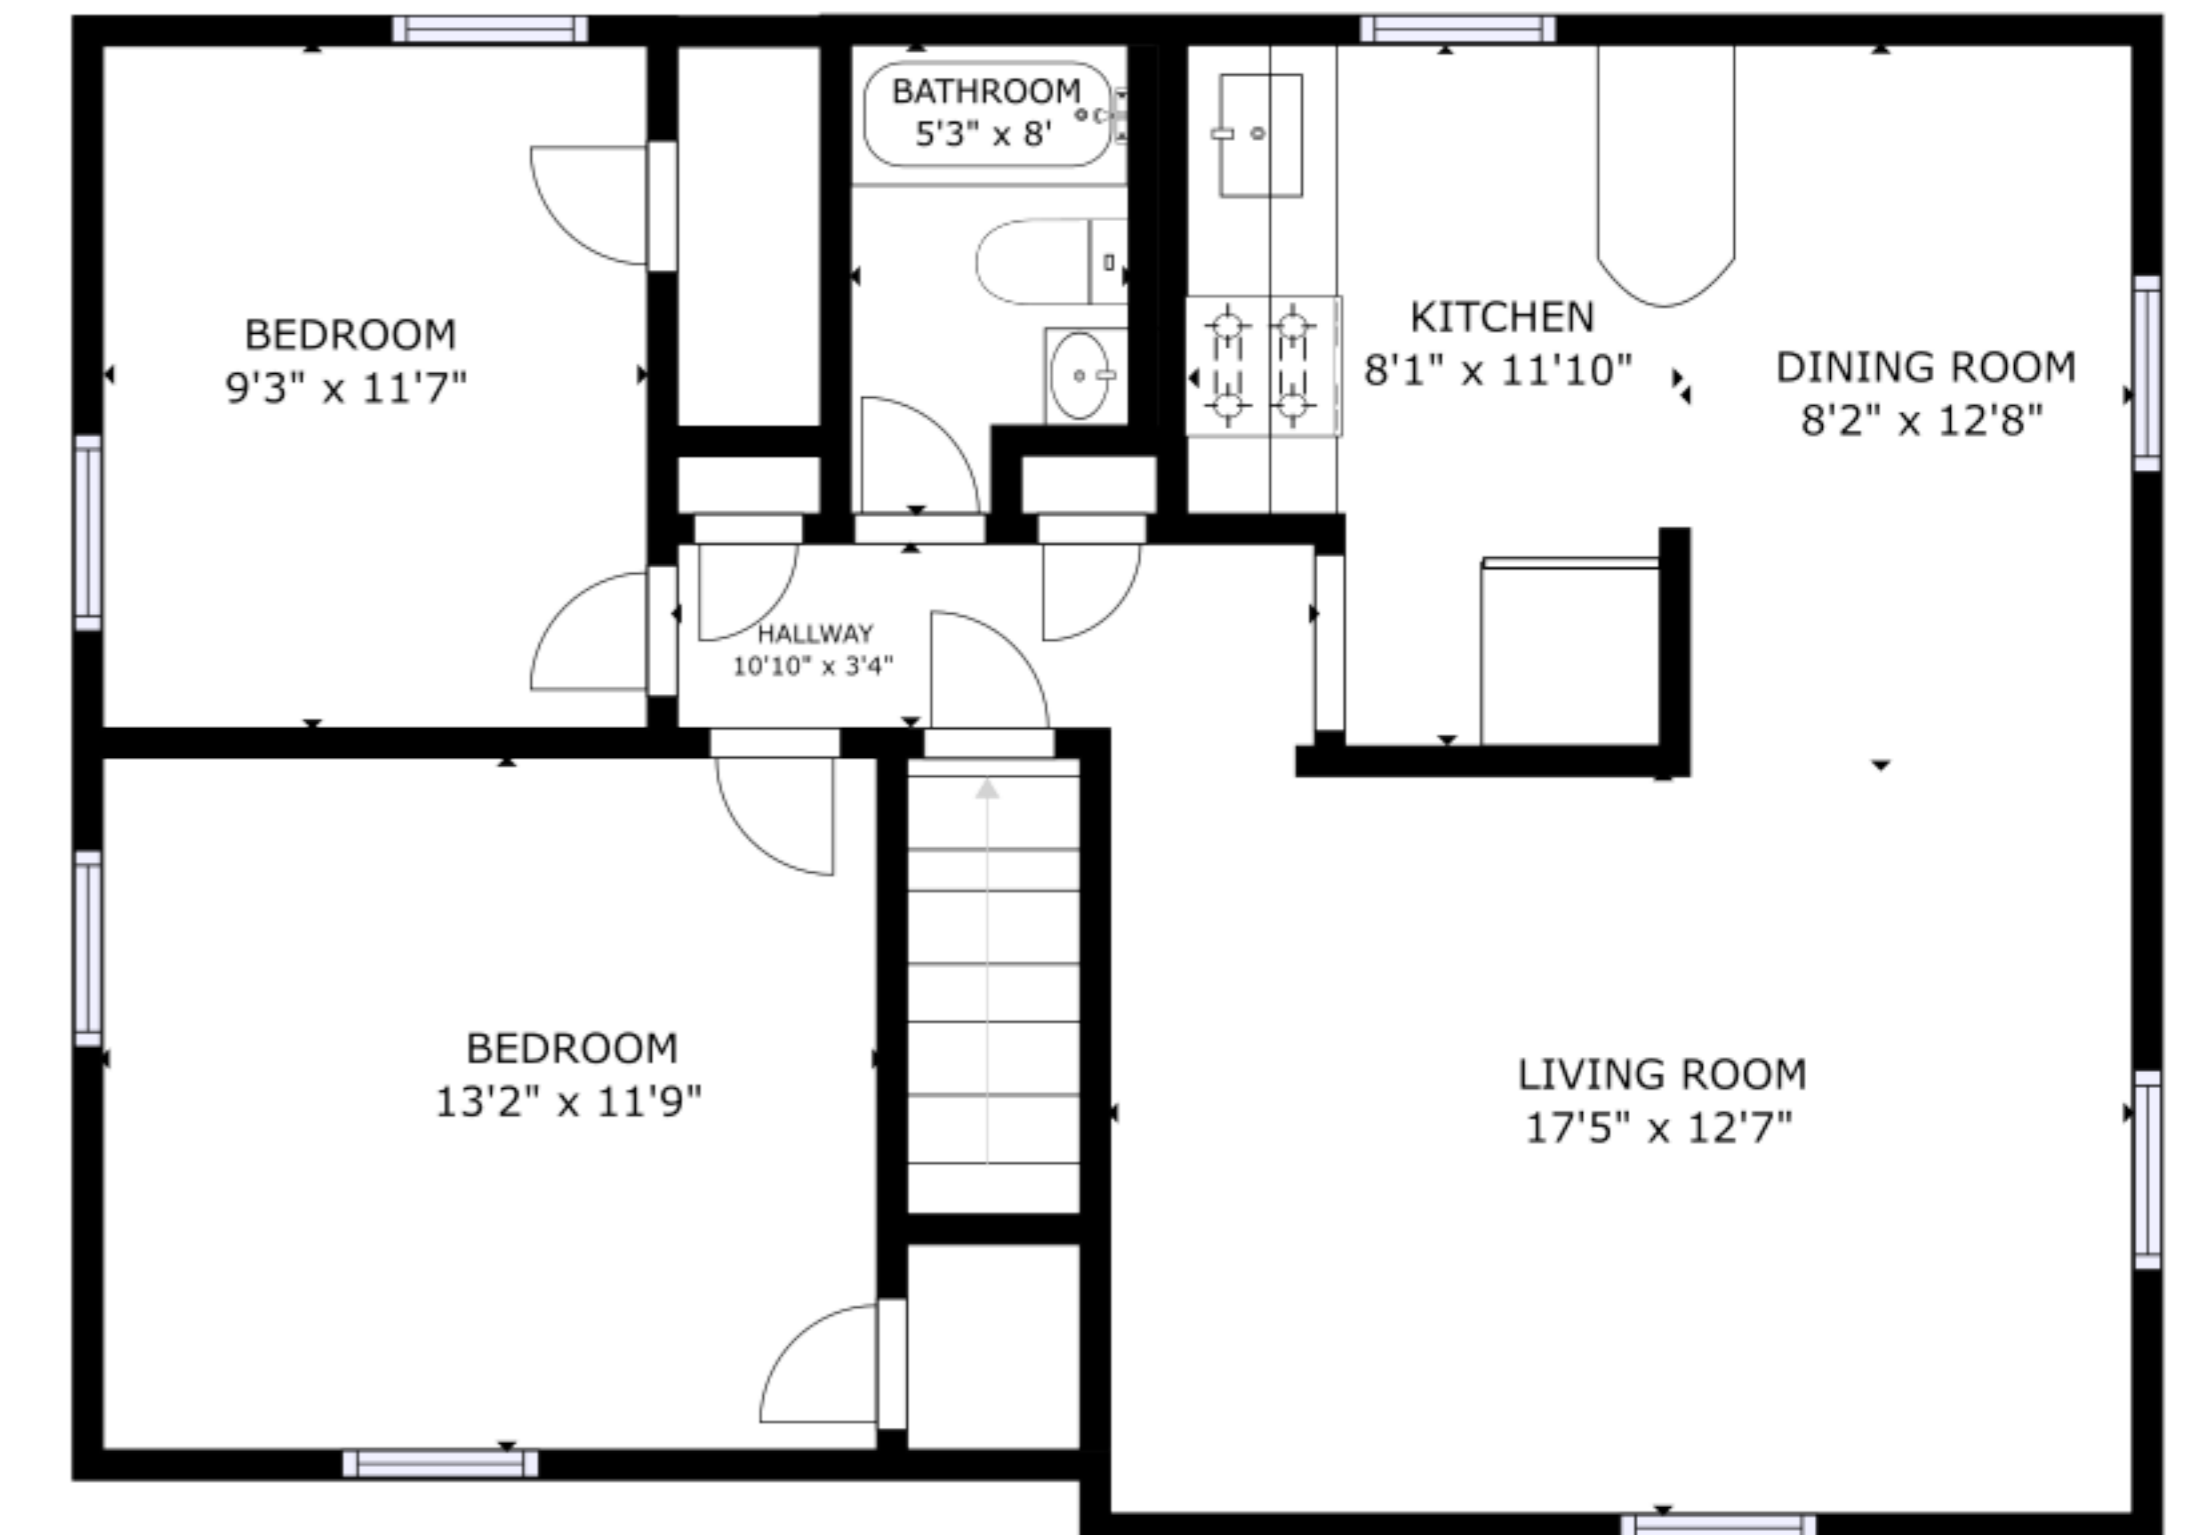

FLOOR 1

FLOOR 2

FLOOR 3

GROSS INTERNAL AREA
 FLOOR 1: 736 sq ft, FLOOR 2: 1089 sq ft, FLOOR 3: 844 sq ft
 TOTAL: 2669 sq ft
 SIZES AND DIMENSIONS ARE APPROXIMATE, ACTUAL MAY VARY.