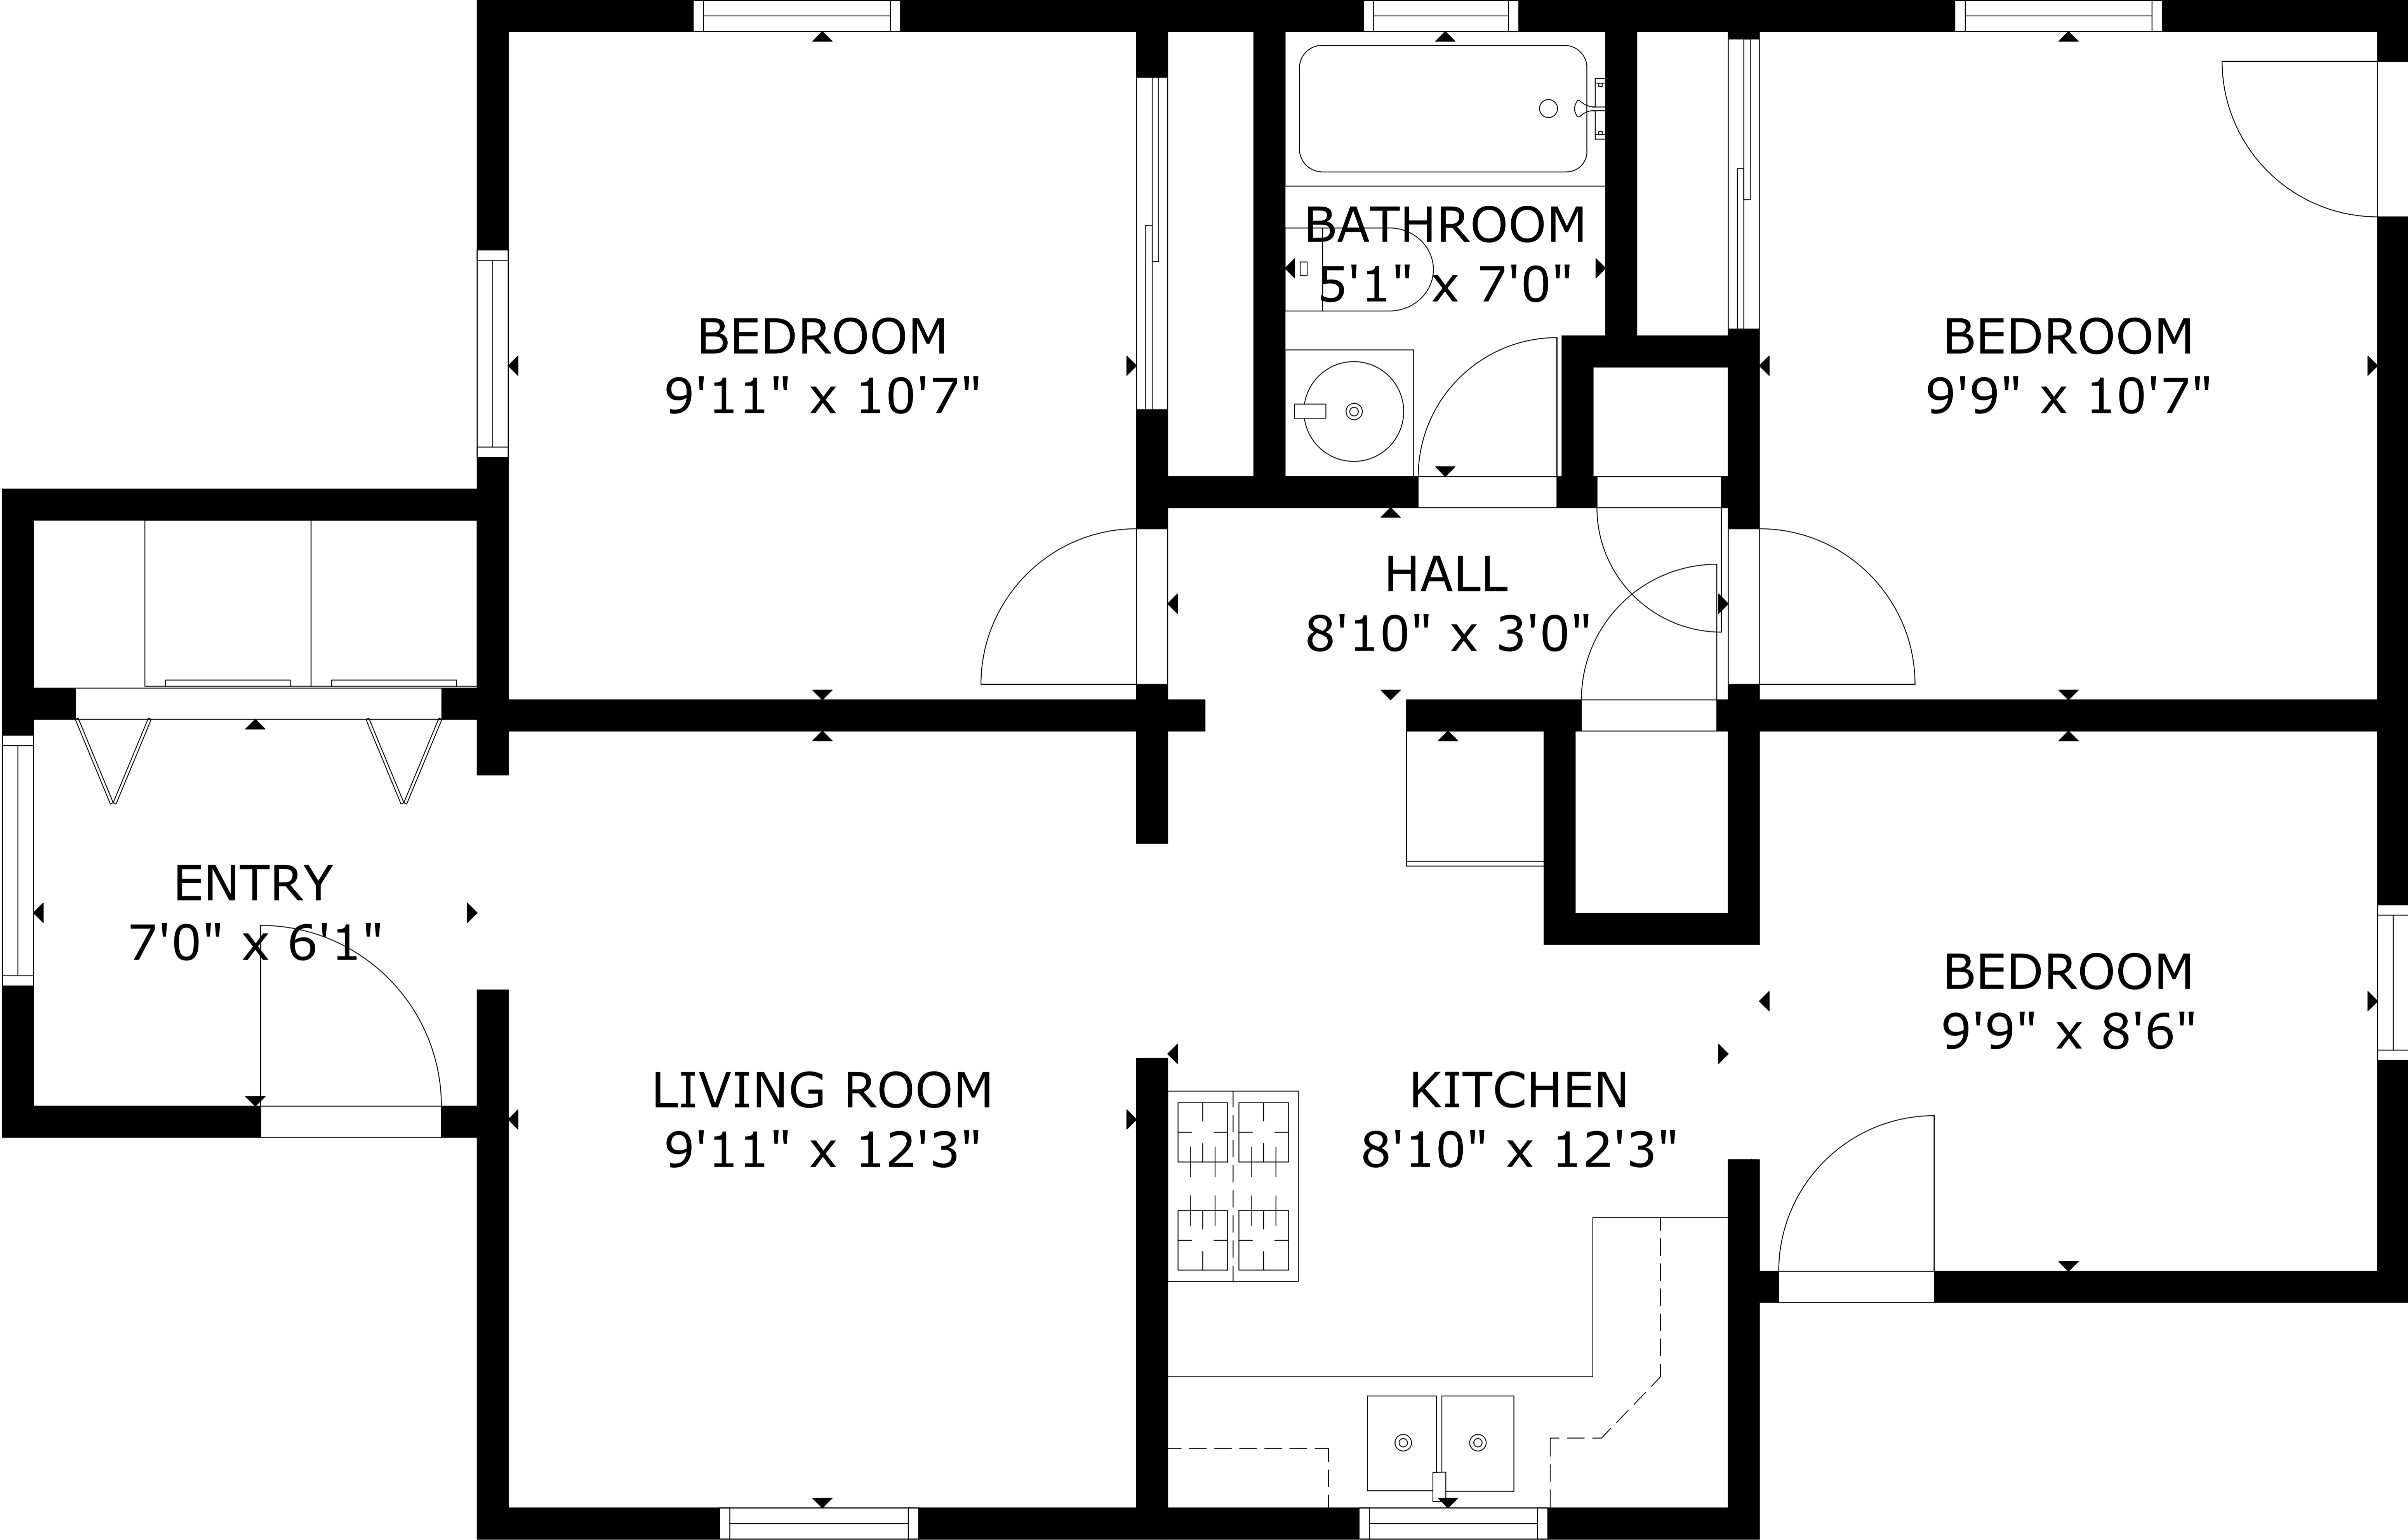

450 61st St NW Unit A, Unit A, Albuquerque, NM, 87105, US

GROSS EXTERNAL AREA
TOTAL: 781 sq ft
FLOOR 1: 781 sq ft

SIZE AND DIMENSIONS ARE APPROXIMATE, ACTUAL MAY VARY