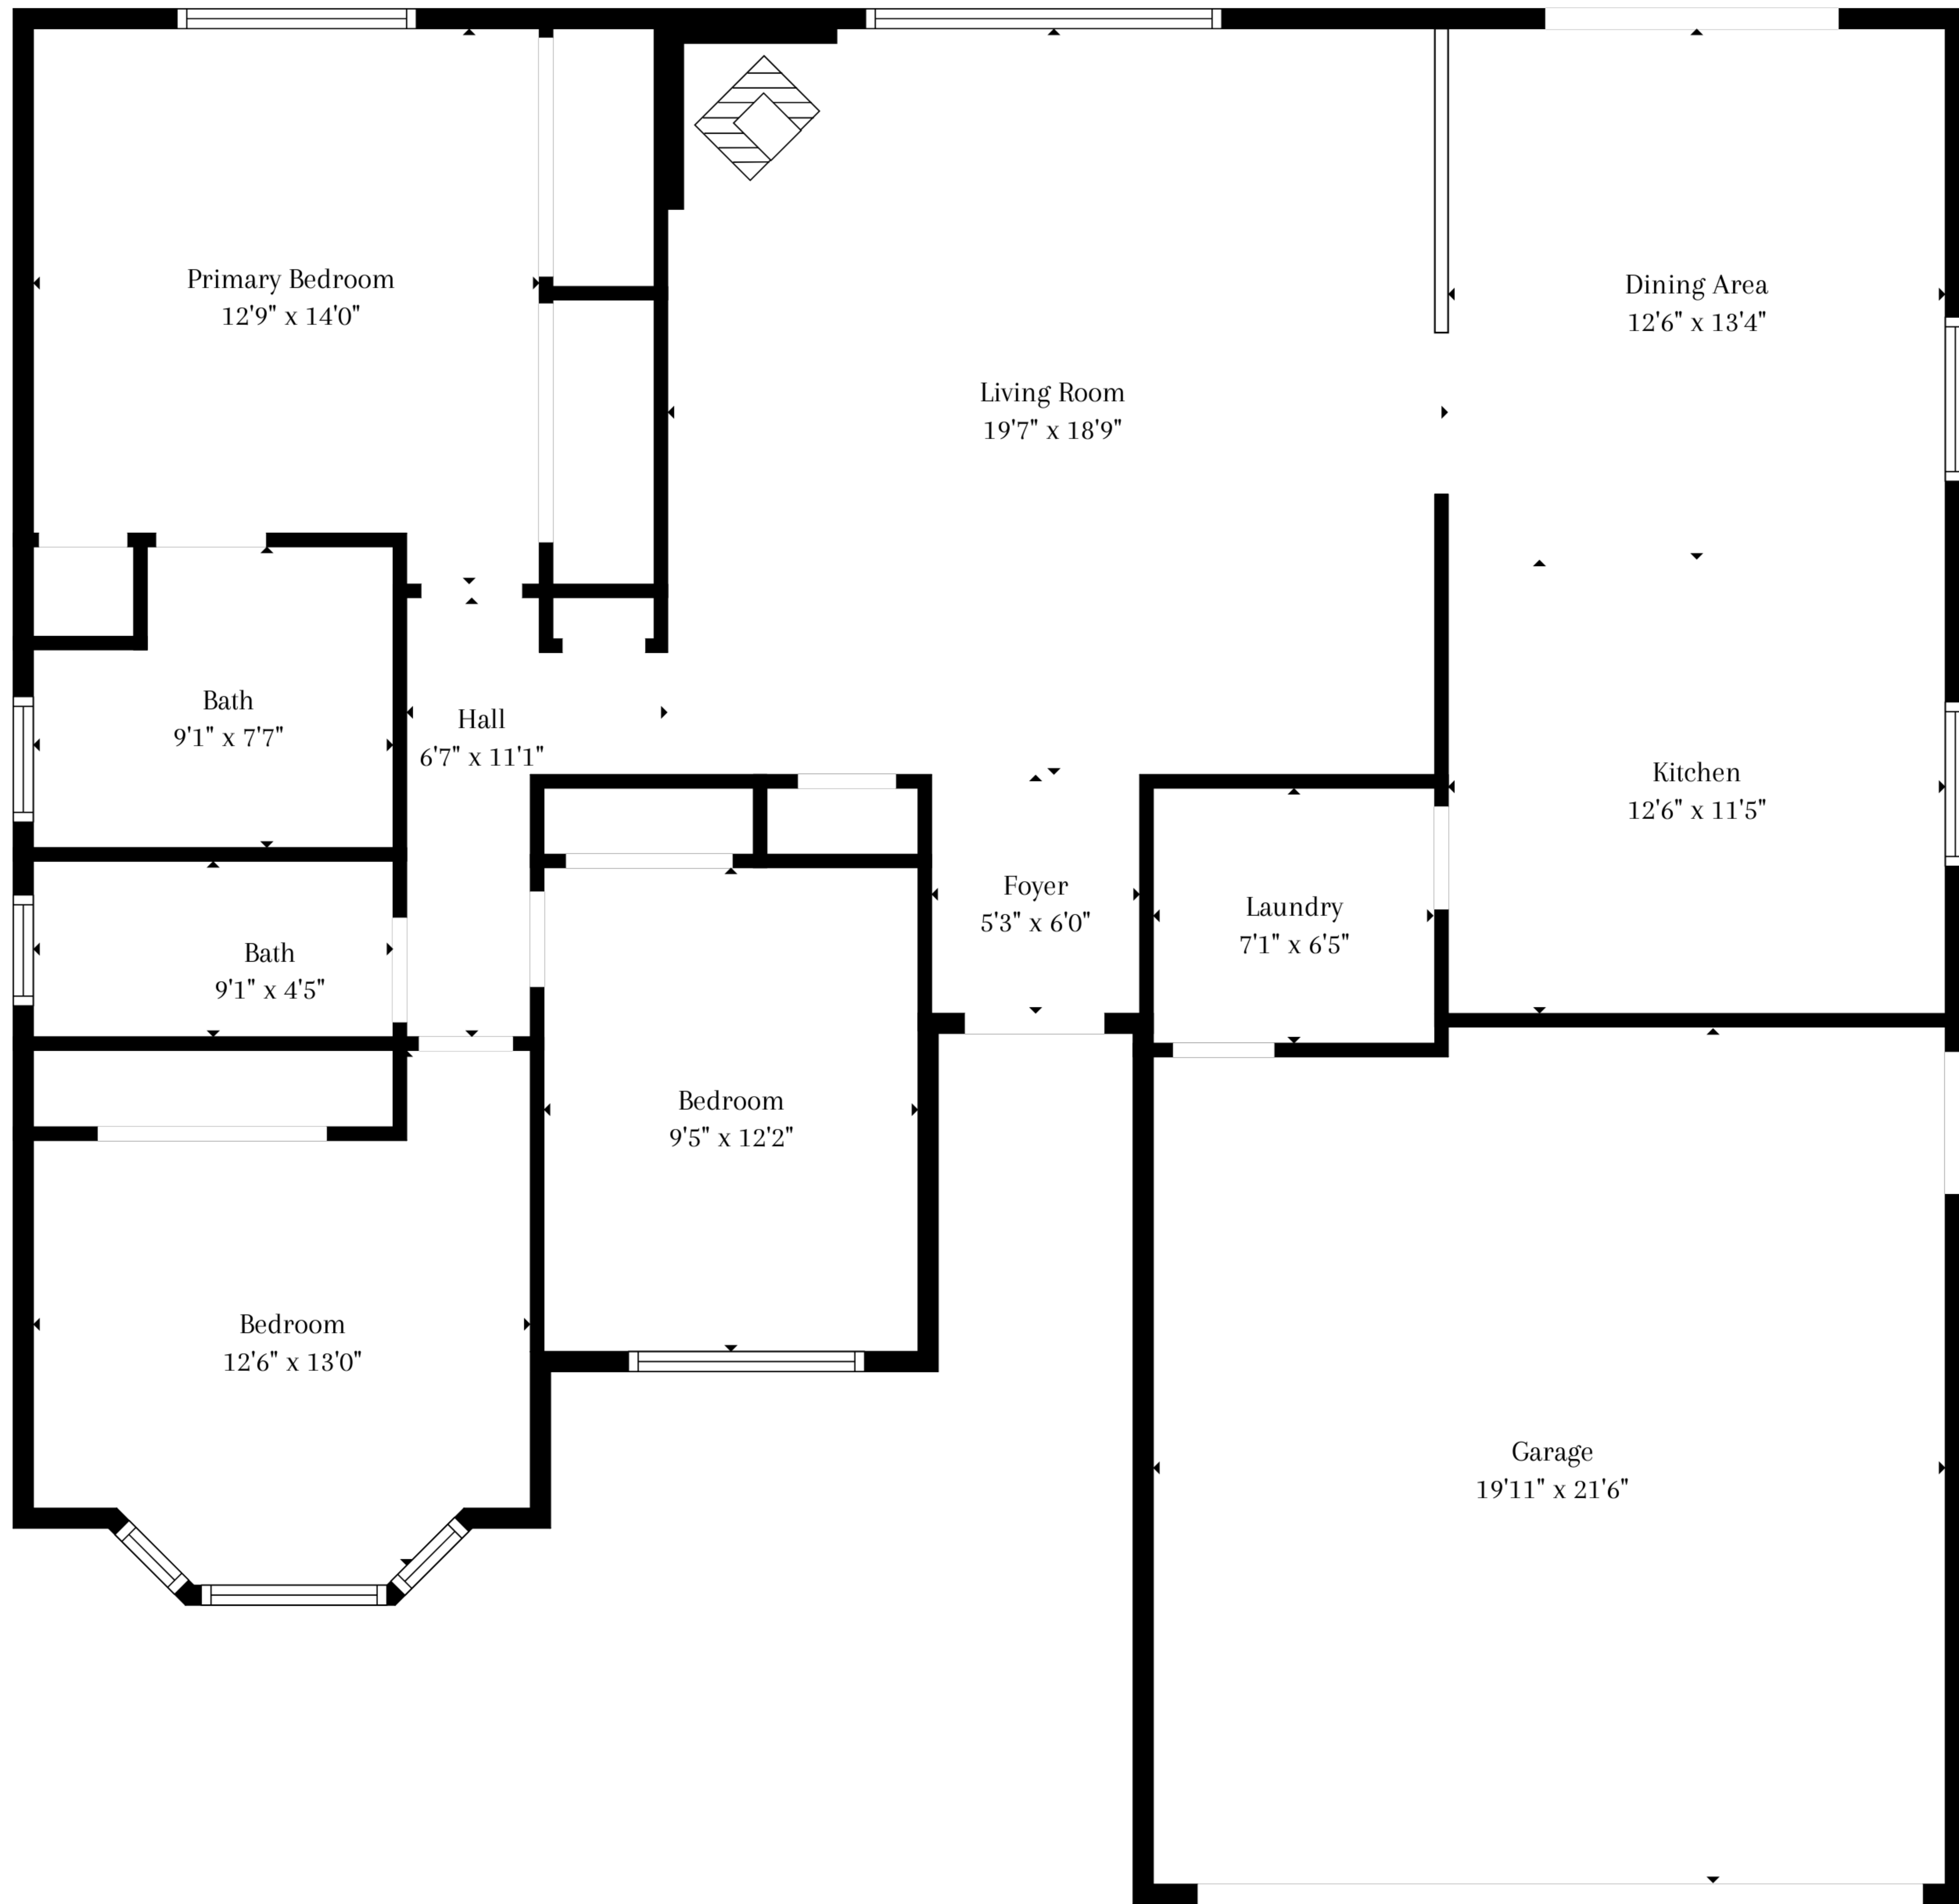

**TOTAL: 1449 sq. ft**  
FLOOR 1: 1449 sq. ft  
EXCLUDED AREAS: GARAGE: 424 sq. ft

**TOTAL: 1449 sq. ft**  
FLOOR 1: 1449 sq. ft  
EXCLUDED AREAS: GARAGE: 424 sq. ft