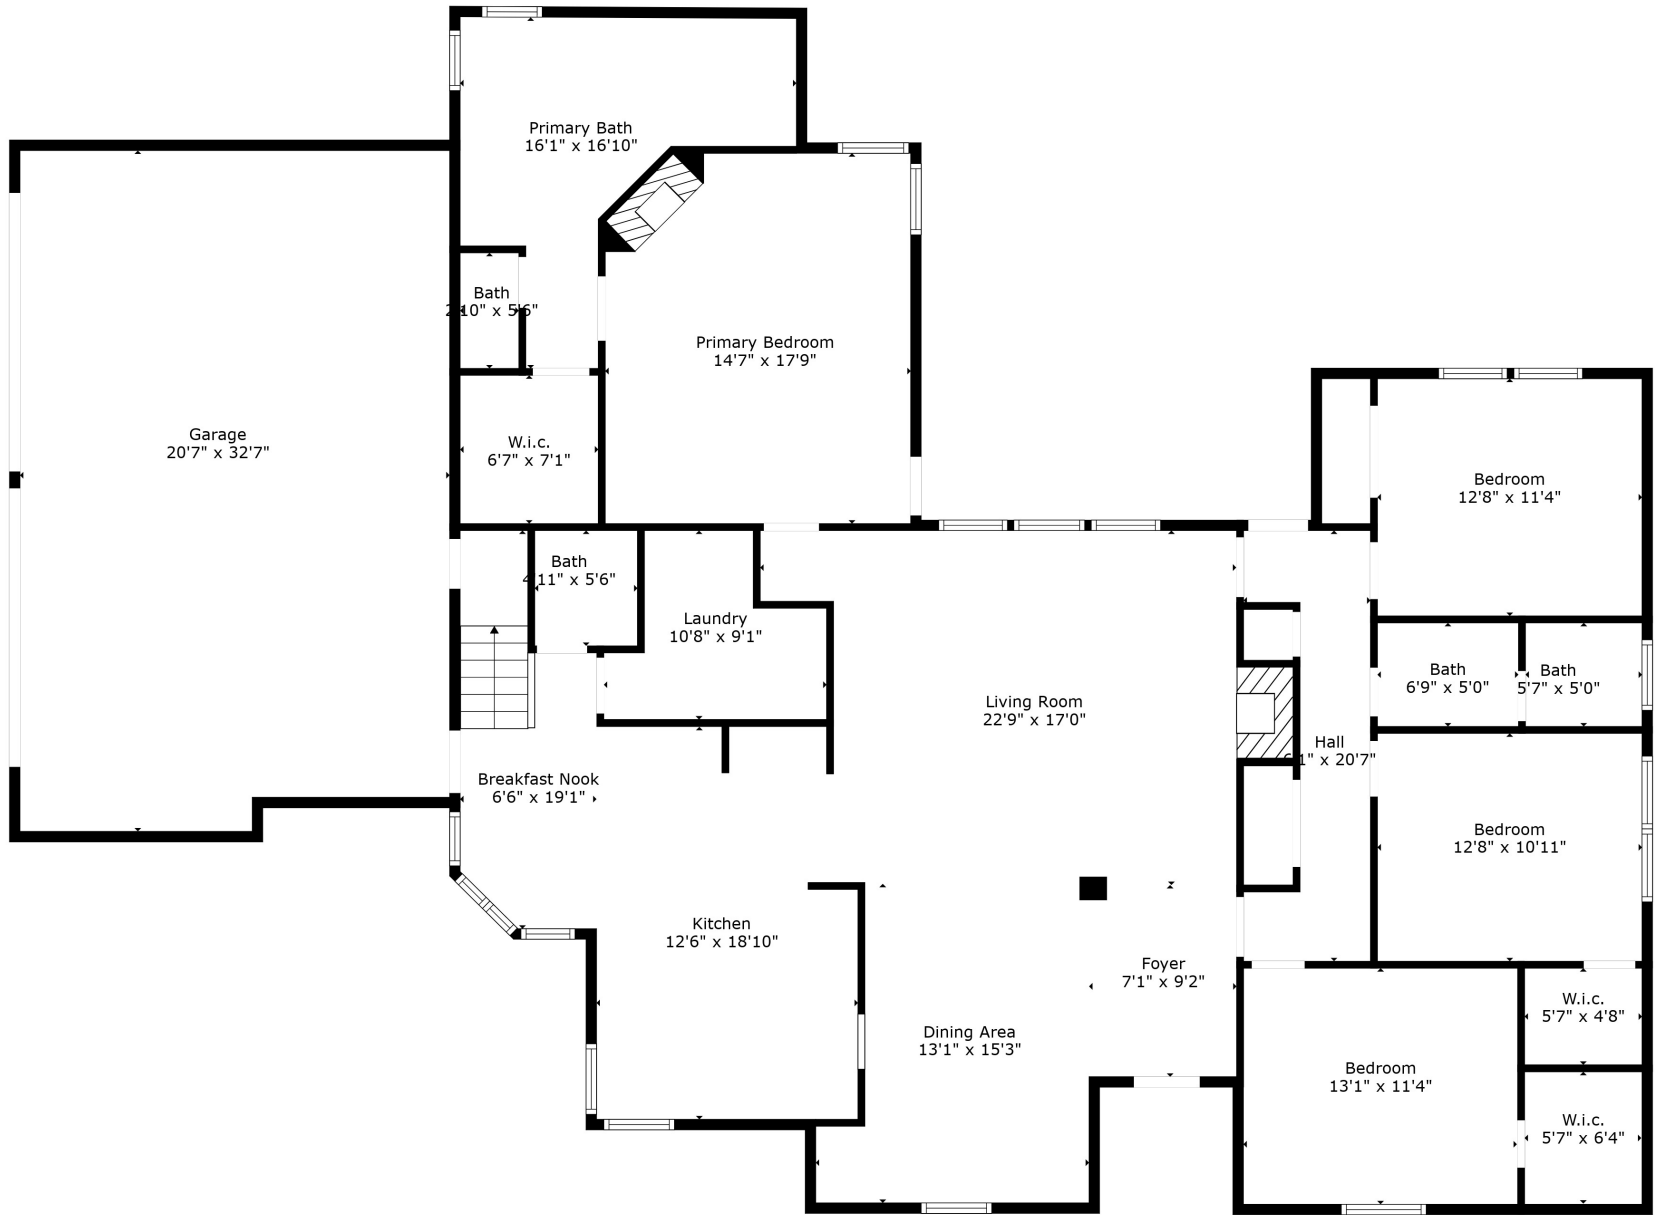

Room
22'1" x 25'11"

Floor Plan Created By Cubicasa App. Measurements Deemed Highly Reliable But Not Guaranteed.