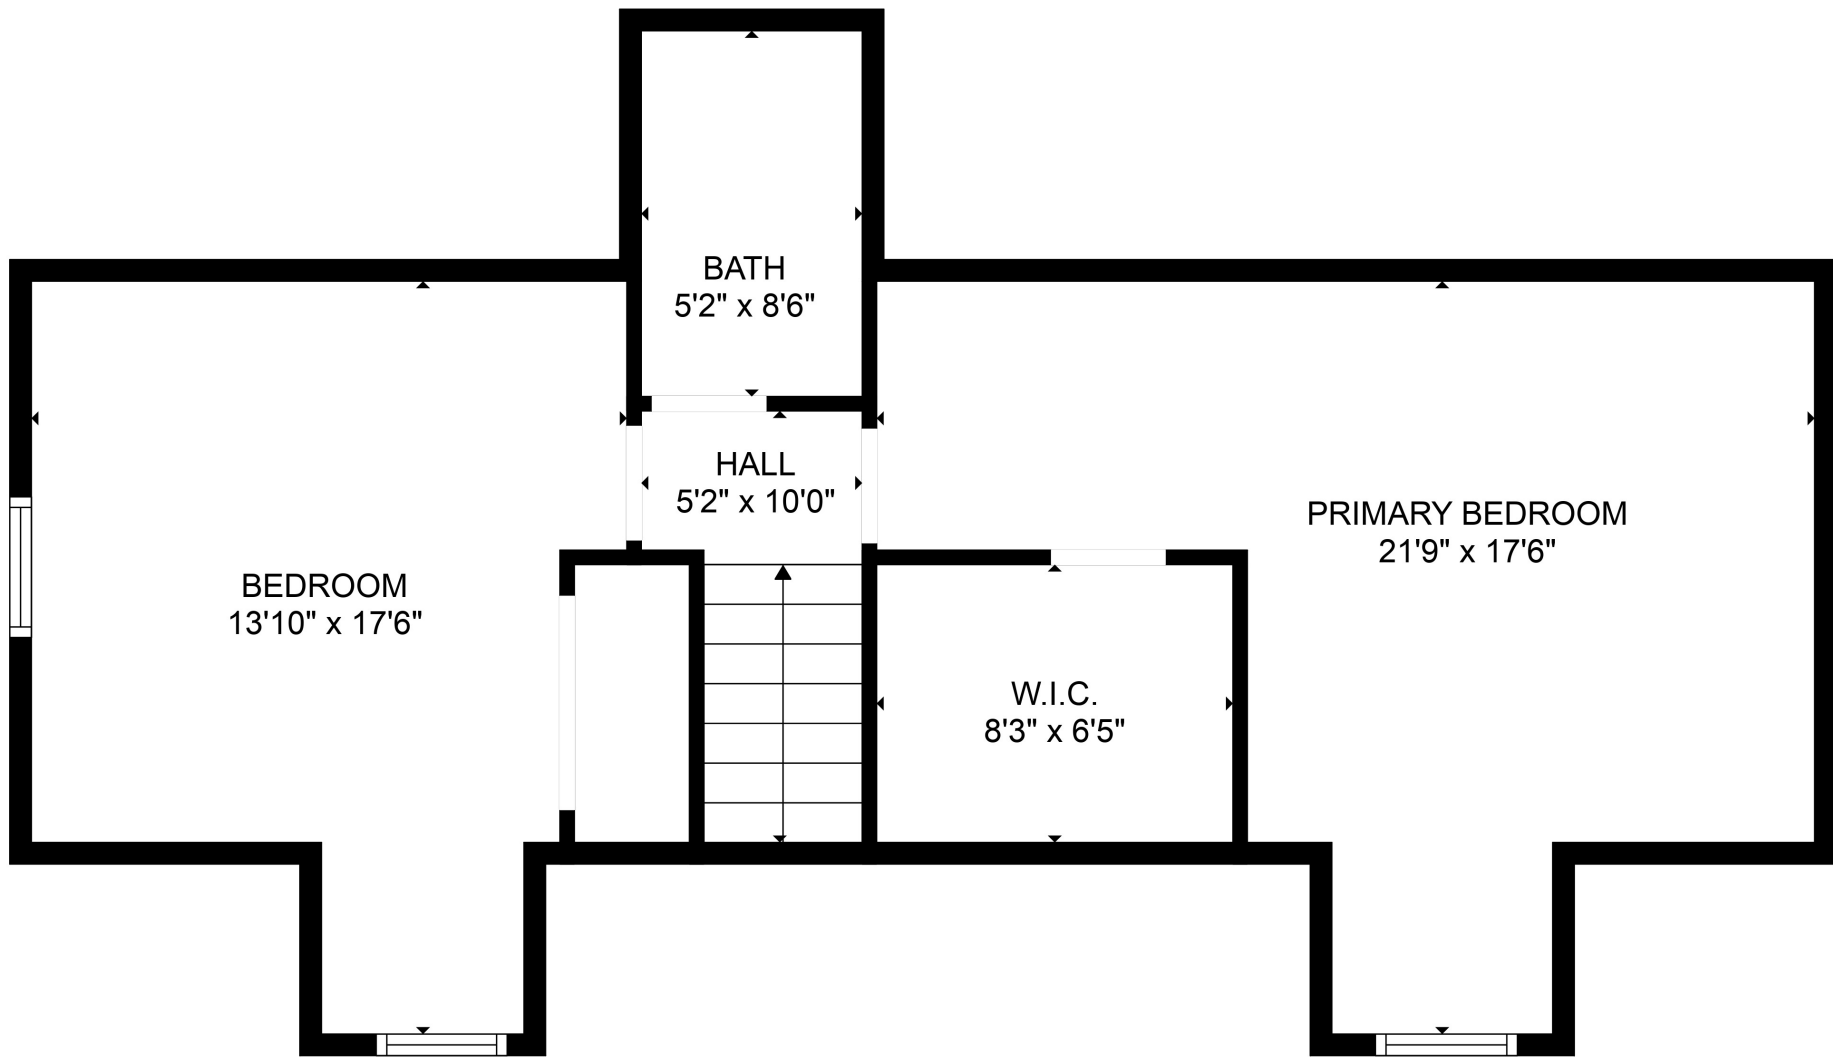

Total scanned area: 2285 sq. ft

SIZES AND DIMENSIONS ARE APPROXIMATE. ACTUAL MAY VARY.

Total scanned area: 2285 sq. ft

SIZES AND DIMENSIONS ARE APPROXIMATE. ACTUAL MAY VARY.

Total scanned area: 2285 sq. ft

SIZES AND DIMENSIONS ARE APPROXIMATE. ACTUAL MAY VARY.