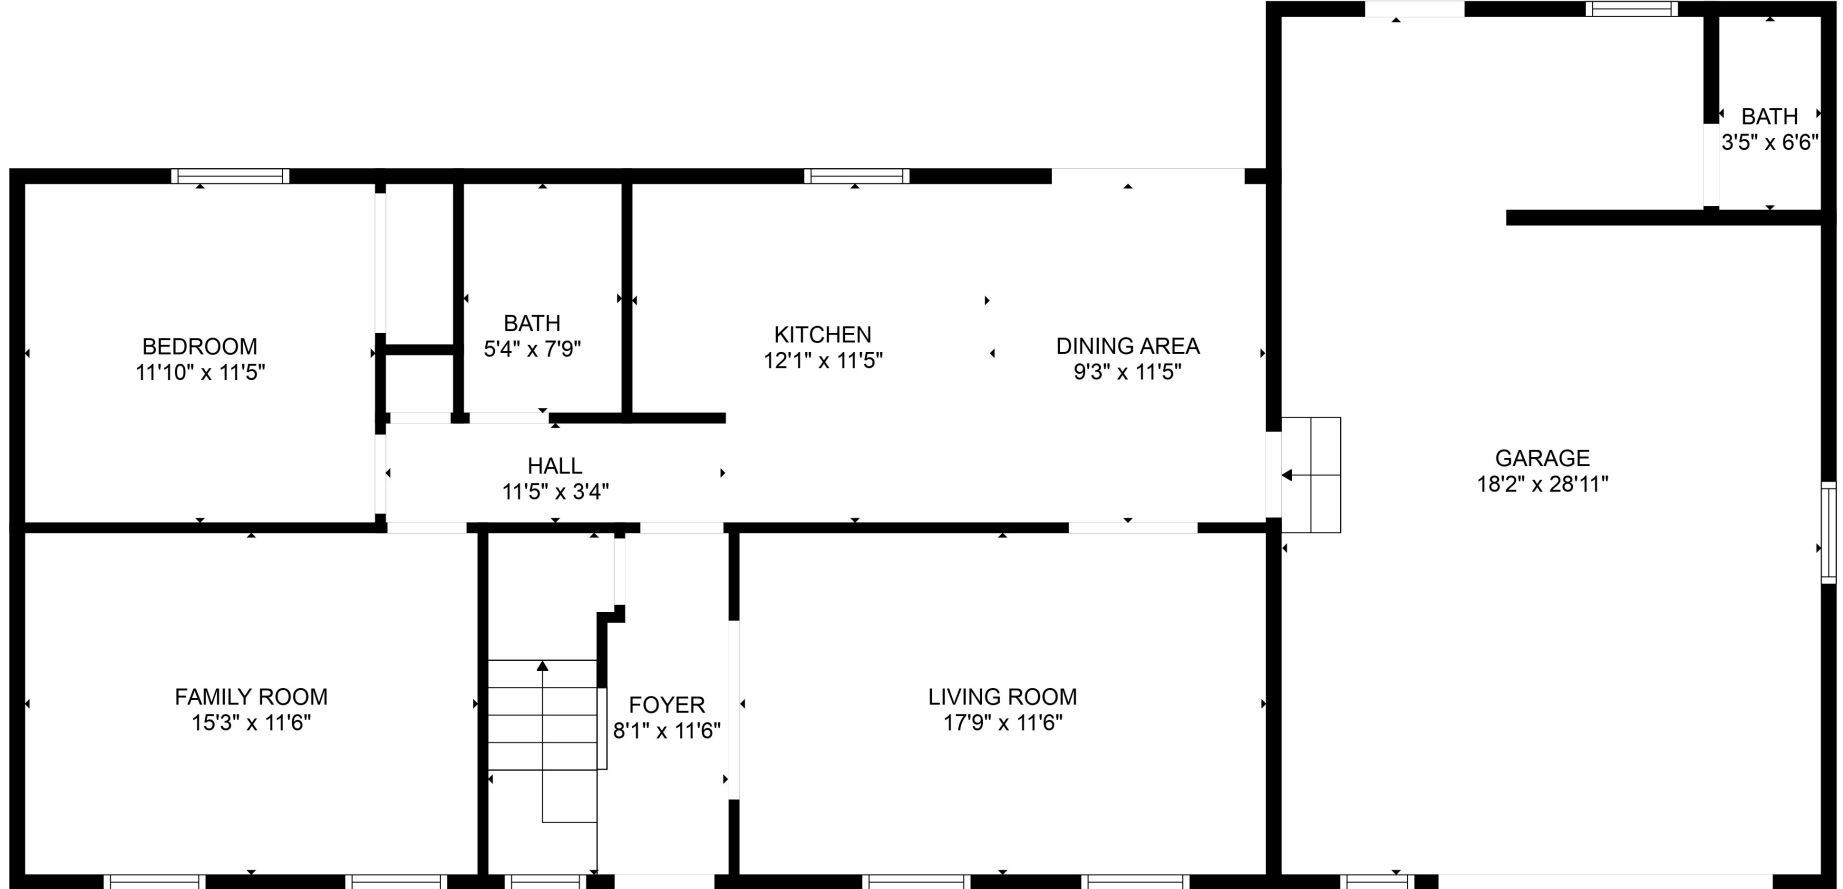

Total scanned area: 2285 sq. ft

SIZES AND DIMENSIONS ARE APPROXIMATE. ACTUAL MAY VARY.

Total scanned area: 2285 sq. ft

SIZES AND DIMENSIONS ARE APPROXIMATE. ACTUAL MAY VARY.

Total scanned area: 2285 sq. ft

SIZES AND DIMENSIONS ARE APPROXIMATE. ACTUAL MAY VARY.