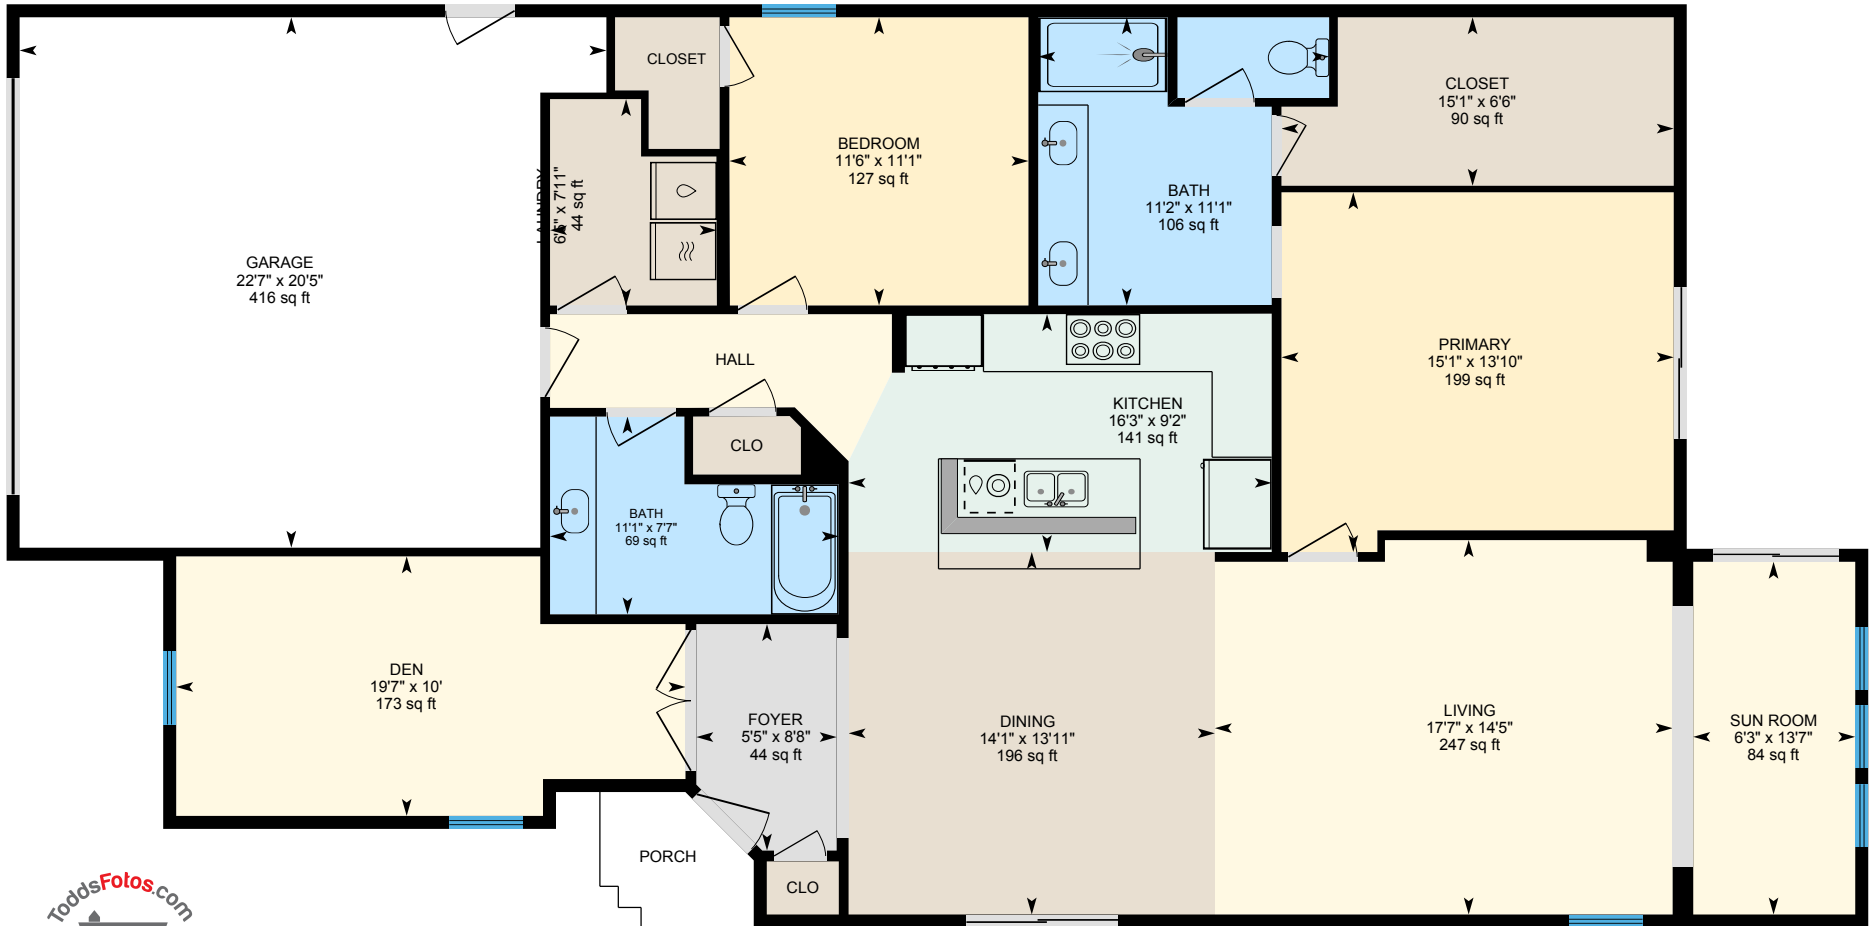

2733 Maple Grove Ave, Manteca, CA

Main Floor Finished Area 1775.91 sq ft
Unfinished Area 440.67 sq ft

PREPARED: 2024/12/18

White regions are excluded from total floor area in iGUIDE floor plans. All room dimensions and floor areas must be considered approximate and are subject to independent verification.