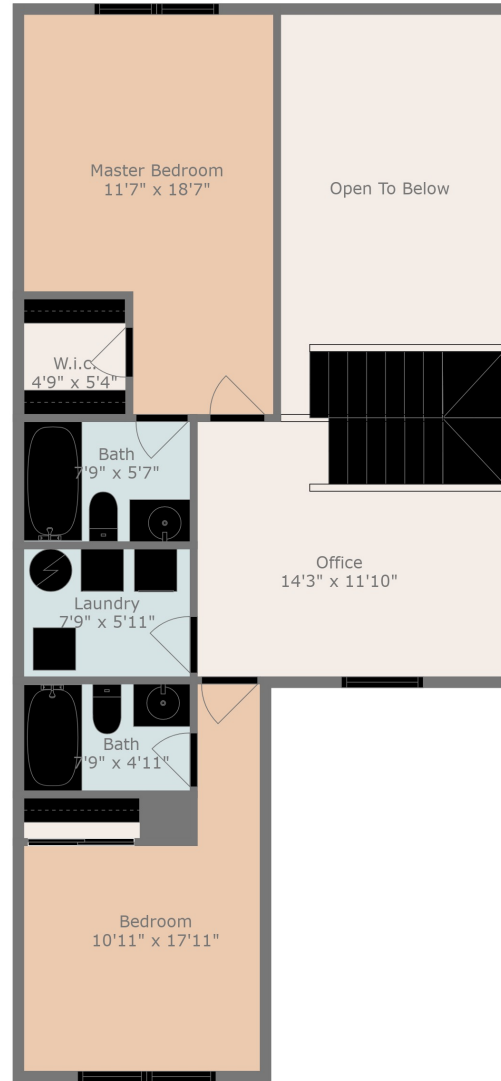

Floor 1

Floor 2

Total scanned area: 1430 sq. ft

Dimensions Are Deemed Highly Reliable, But Approximate. Actual Measurements May Vary.

Total scanned area: 1430 sq. ft

Dimensions Are Deemed Highly Reliable, But Approximate. Actual Measurements May Vary.

Total scanned area: 1430 sq. ft

Dimensions Are Deemed Highly Reliable, But Approximate. Actual Measurements May Vary.