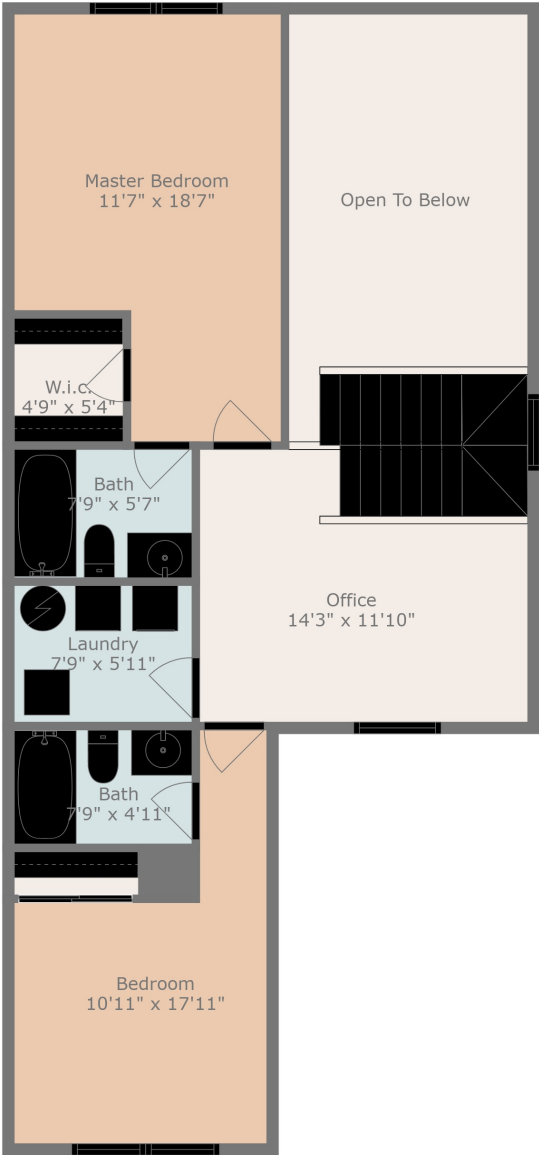

Floor 1

Floor 2

Total scanned area: 1430 sq. ft

Dimensions Are Deemed Highly Reliable, But Approximate. Actual Measurements May Vary.

Total scanned area: 1430 sq. ft

Dimensions Are Deemed Highly Reliable, But Approximate. Actual Measurements May Vary.

Total scanned area: 1430 sq. ft

Dimensions Are Deemed Highly Reliable, But Approximate. Actual Measurements May Vary.