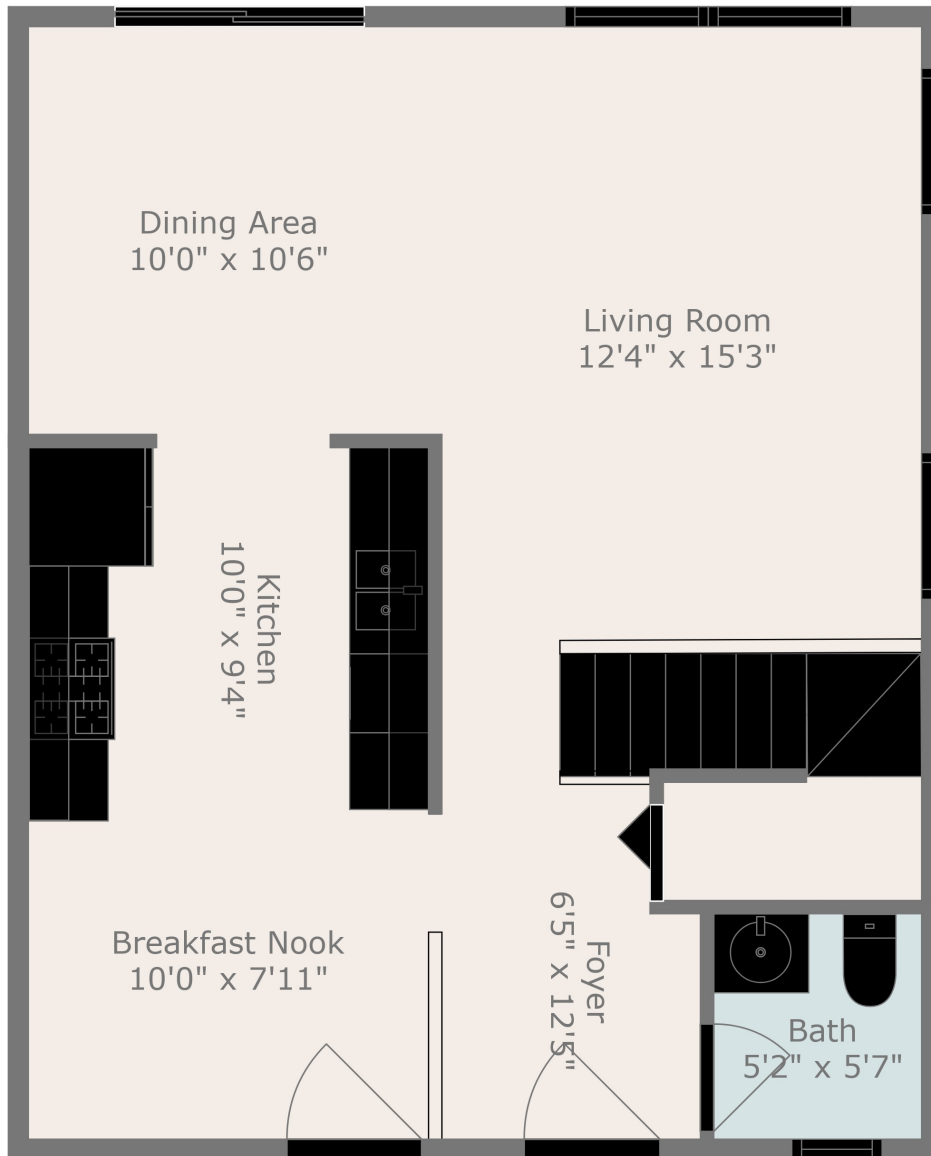

Floor 1

Floor 2

Total scanned area: 1430 sq. ft

Dimensions Are Deemed Highly Reliable, But Approximate. Actual Measurements May Vary.

Total scanned area: 1430 sq. ft

Dimensions Are Deemed Highly Reliable, But Approximate. Actual Measurements May Vary.

Total scanned area: 1430 sq. ft

Dimensions Are Deemed Highly Reliable, But Approximate. Actual Measurements May Vary.