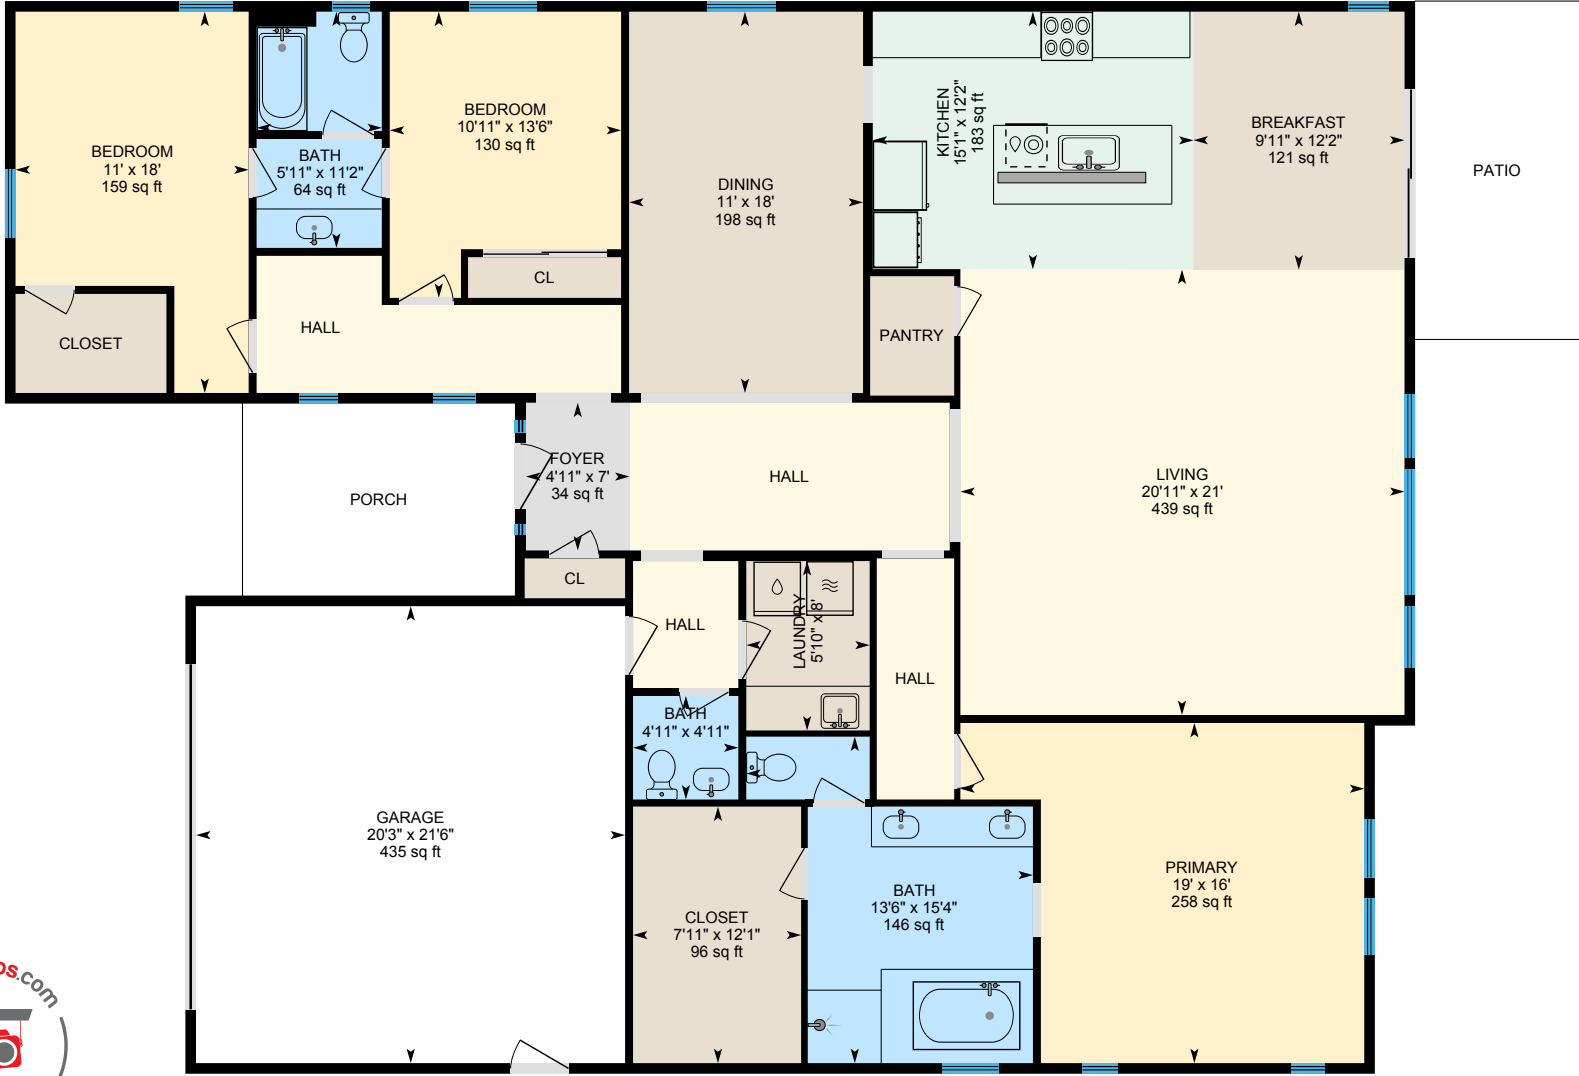

2203 Basque Dr, Tracy, CA

Main Floor Finished Area 2451.54 sq ft
Unfinished Area 463.93 sq ft

PREPARED: 2024/07/11

White regions are excluded from total floor area in iGUIDE floor plans. All room dimensions and floor areas must be considered approximate and are subject to independent verification.