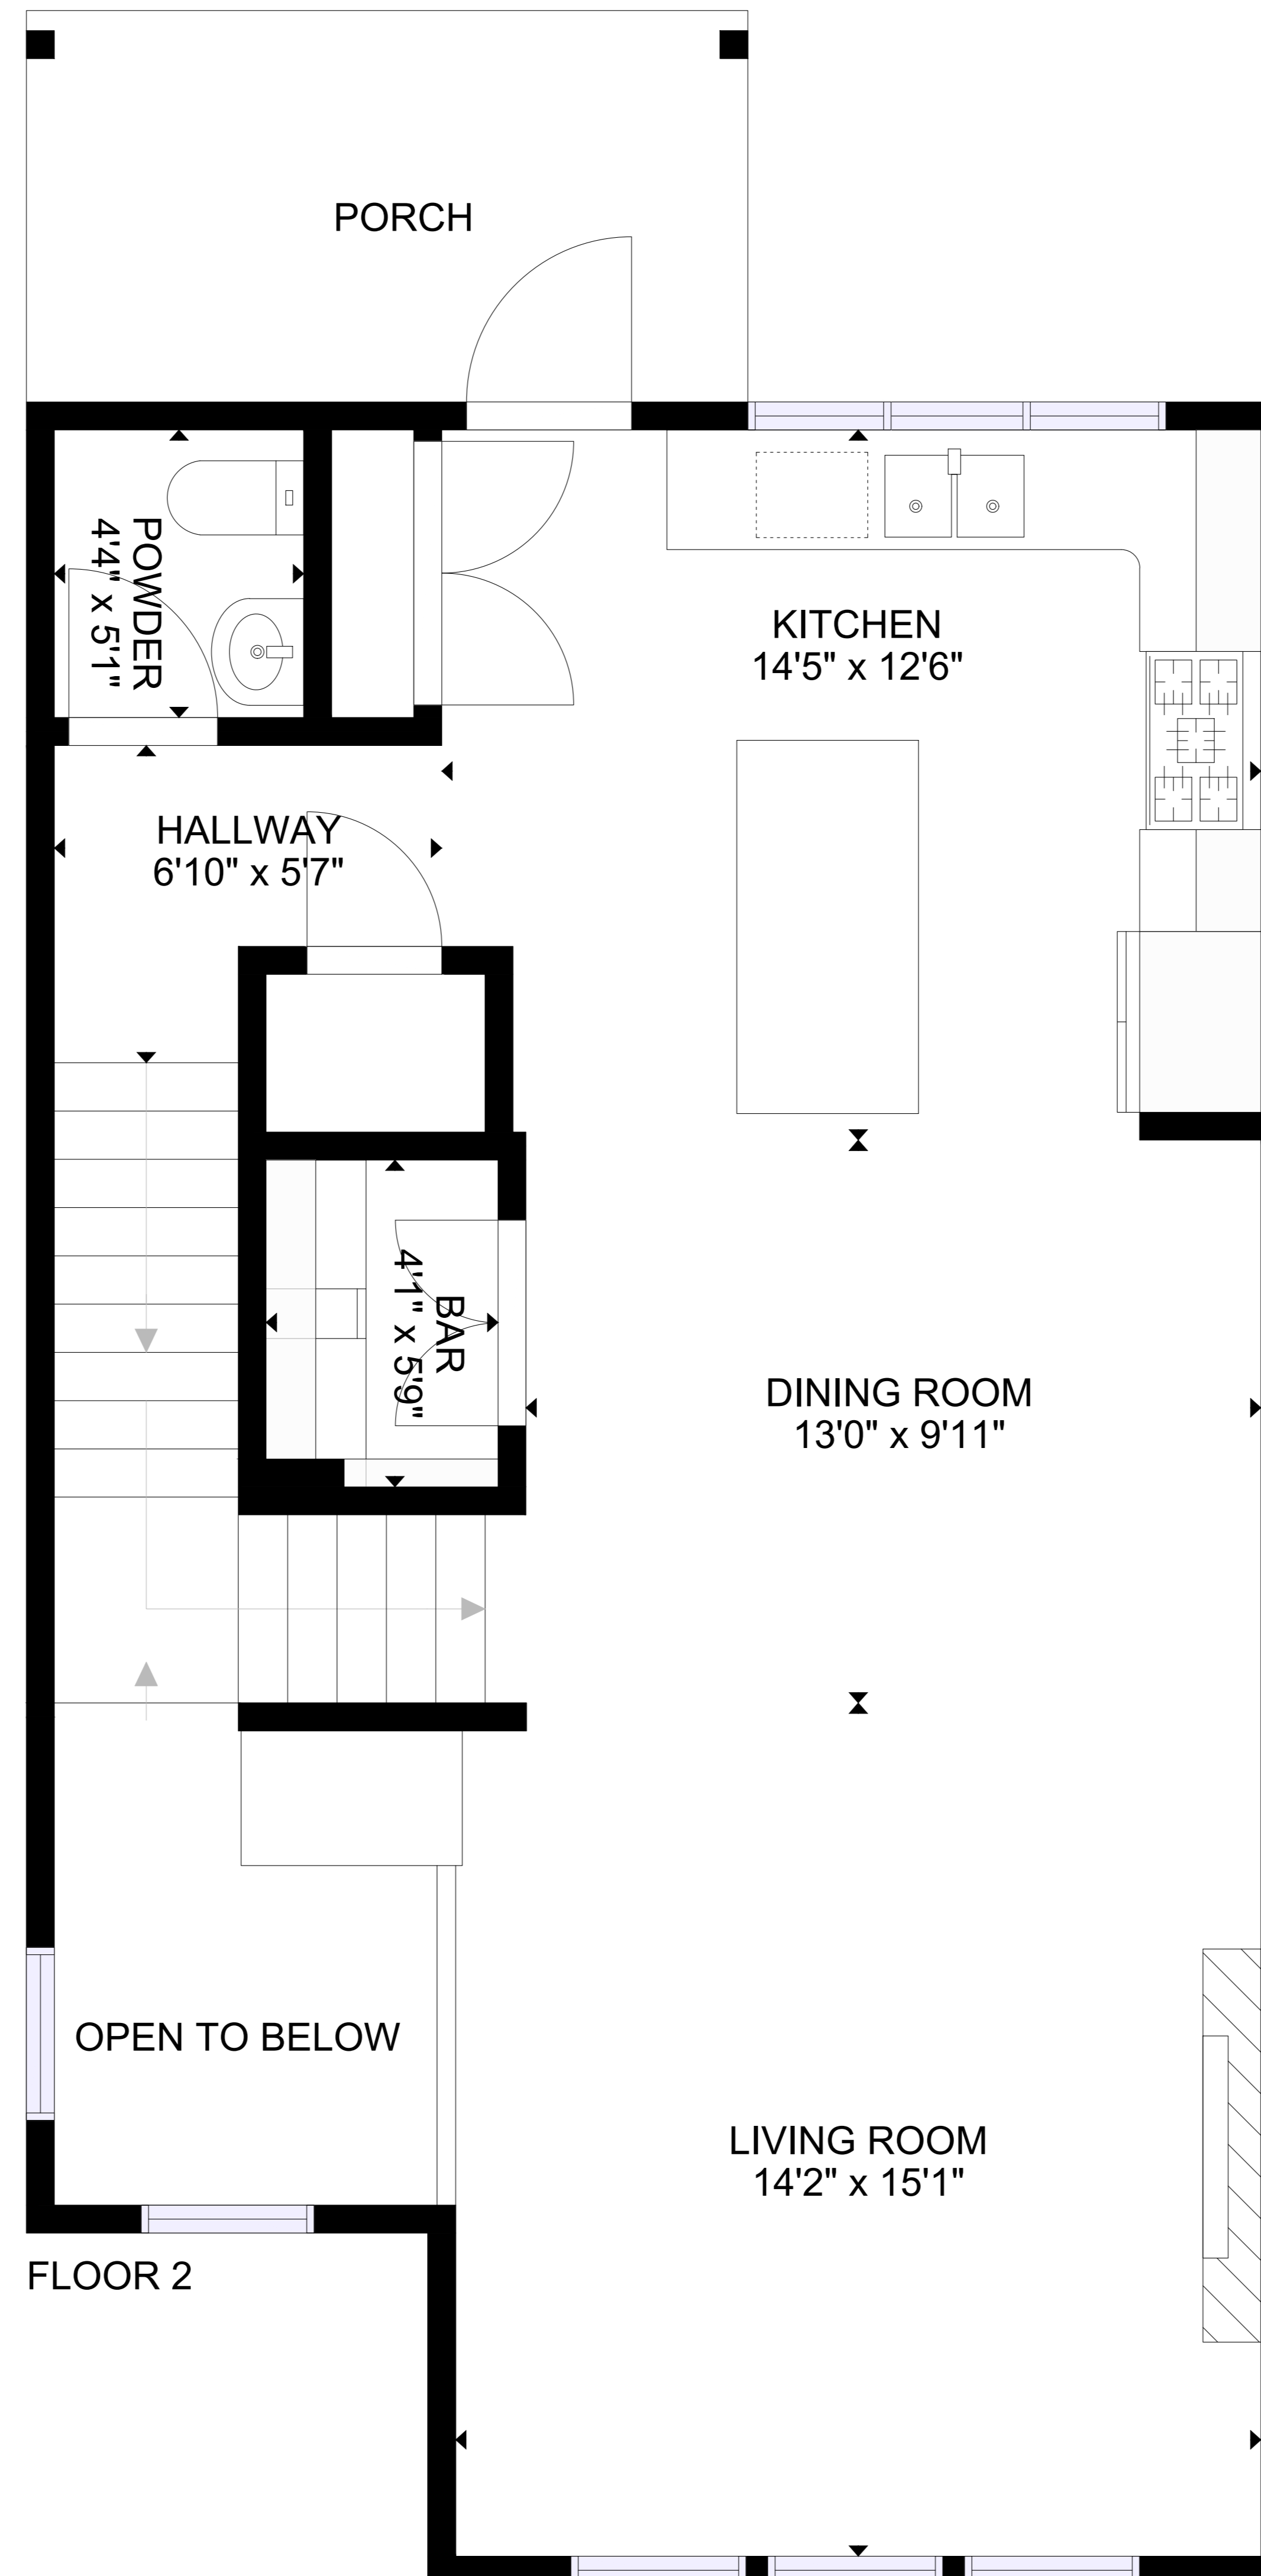

GROSS INTERNAL AREA

FLOOR 1: 404 sq.ft

FLOOR 2: 786 sq.ft

FLOOR 3: 816 sq.ft

TOTAL: 2006 sq.ft

SIZES AND DIMENSIONS ARE APPROXIMATE, ACTUAL MAY VARY.

GROSS INTERNAL AREA

FLOOR 1: 404 sq.ft

FLOOR 2: 786 sq.ft

FLOOR 3: 816 sq.ft

TOTAL: 2006 sq.ft

SIZES AND DIMENSIONS ARE APPROXIMATE, ACTUAL MAY VARY.

GROSS INTERNAL AREA

FLOOR 1: 404 sq.ft

FLOOR 2: 786 sq.ft

FLOOR 3: 816 sq.ft

TOTAL: 2006 sq.ft

SIZES AND DIMENSIONS ARE APPROXIMATE, ACTUAL MAY VARY.

GROSS INTERNAL AREA  
 FLOOR 1: 404 sq.ft  
 FLOOR 2: 786 sq.ft  
 FLOOR 3: 816 sq.ft  
 TOTAL: 2006 sq.ft