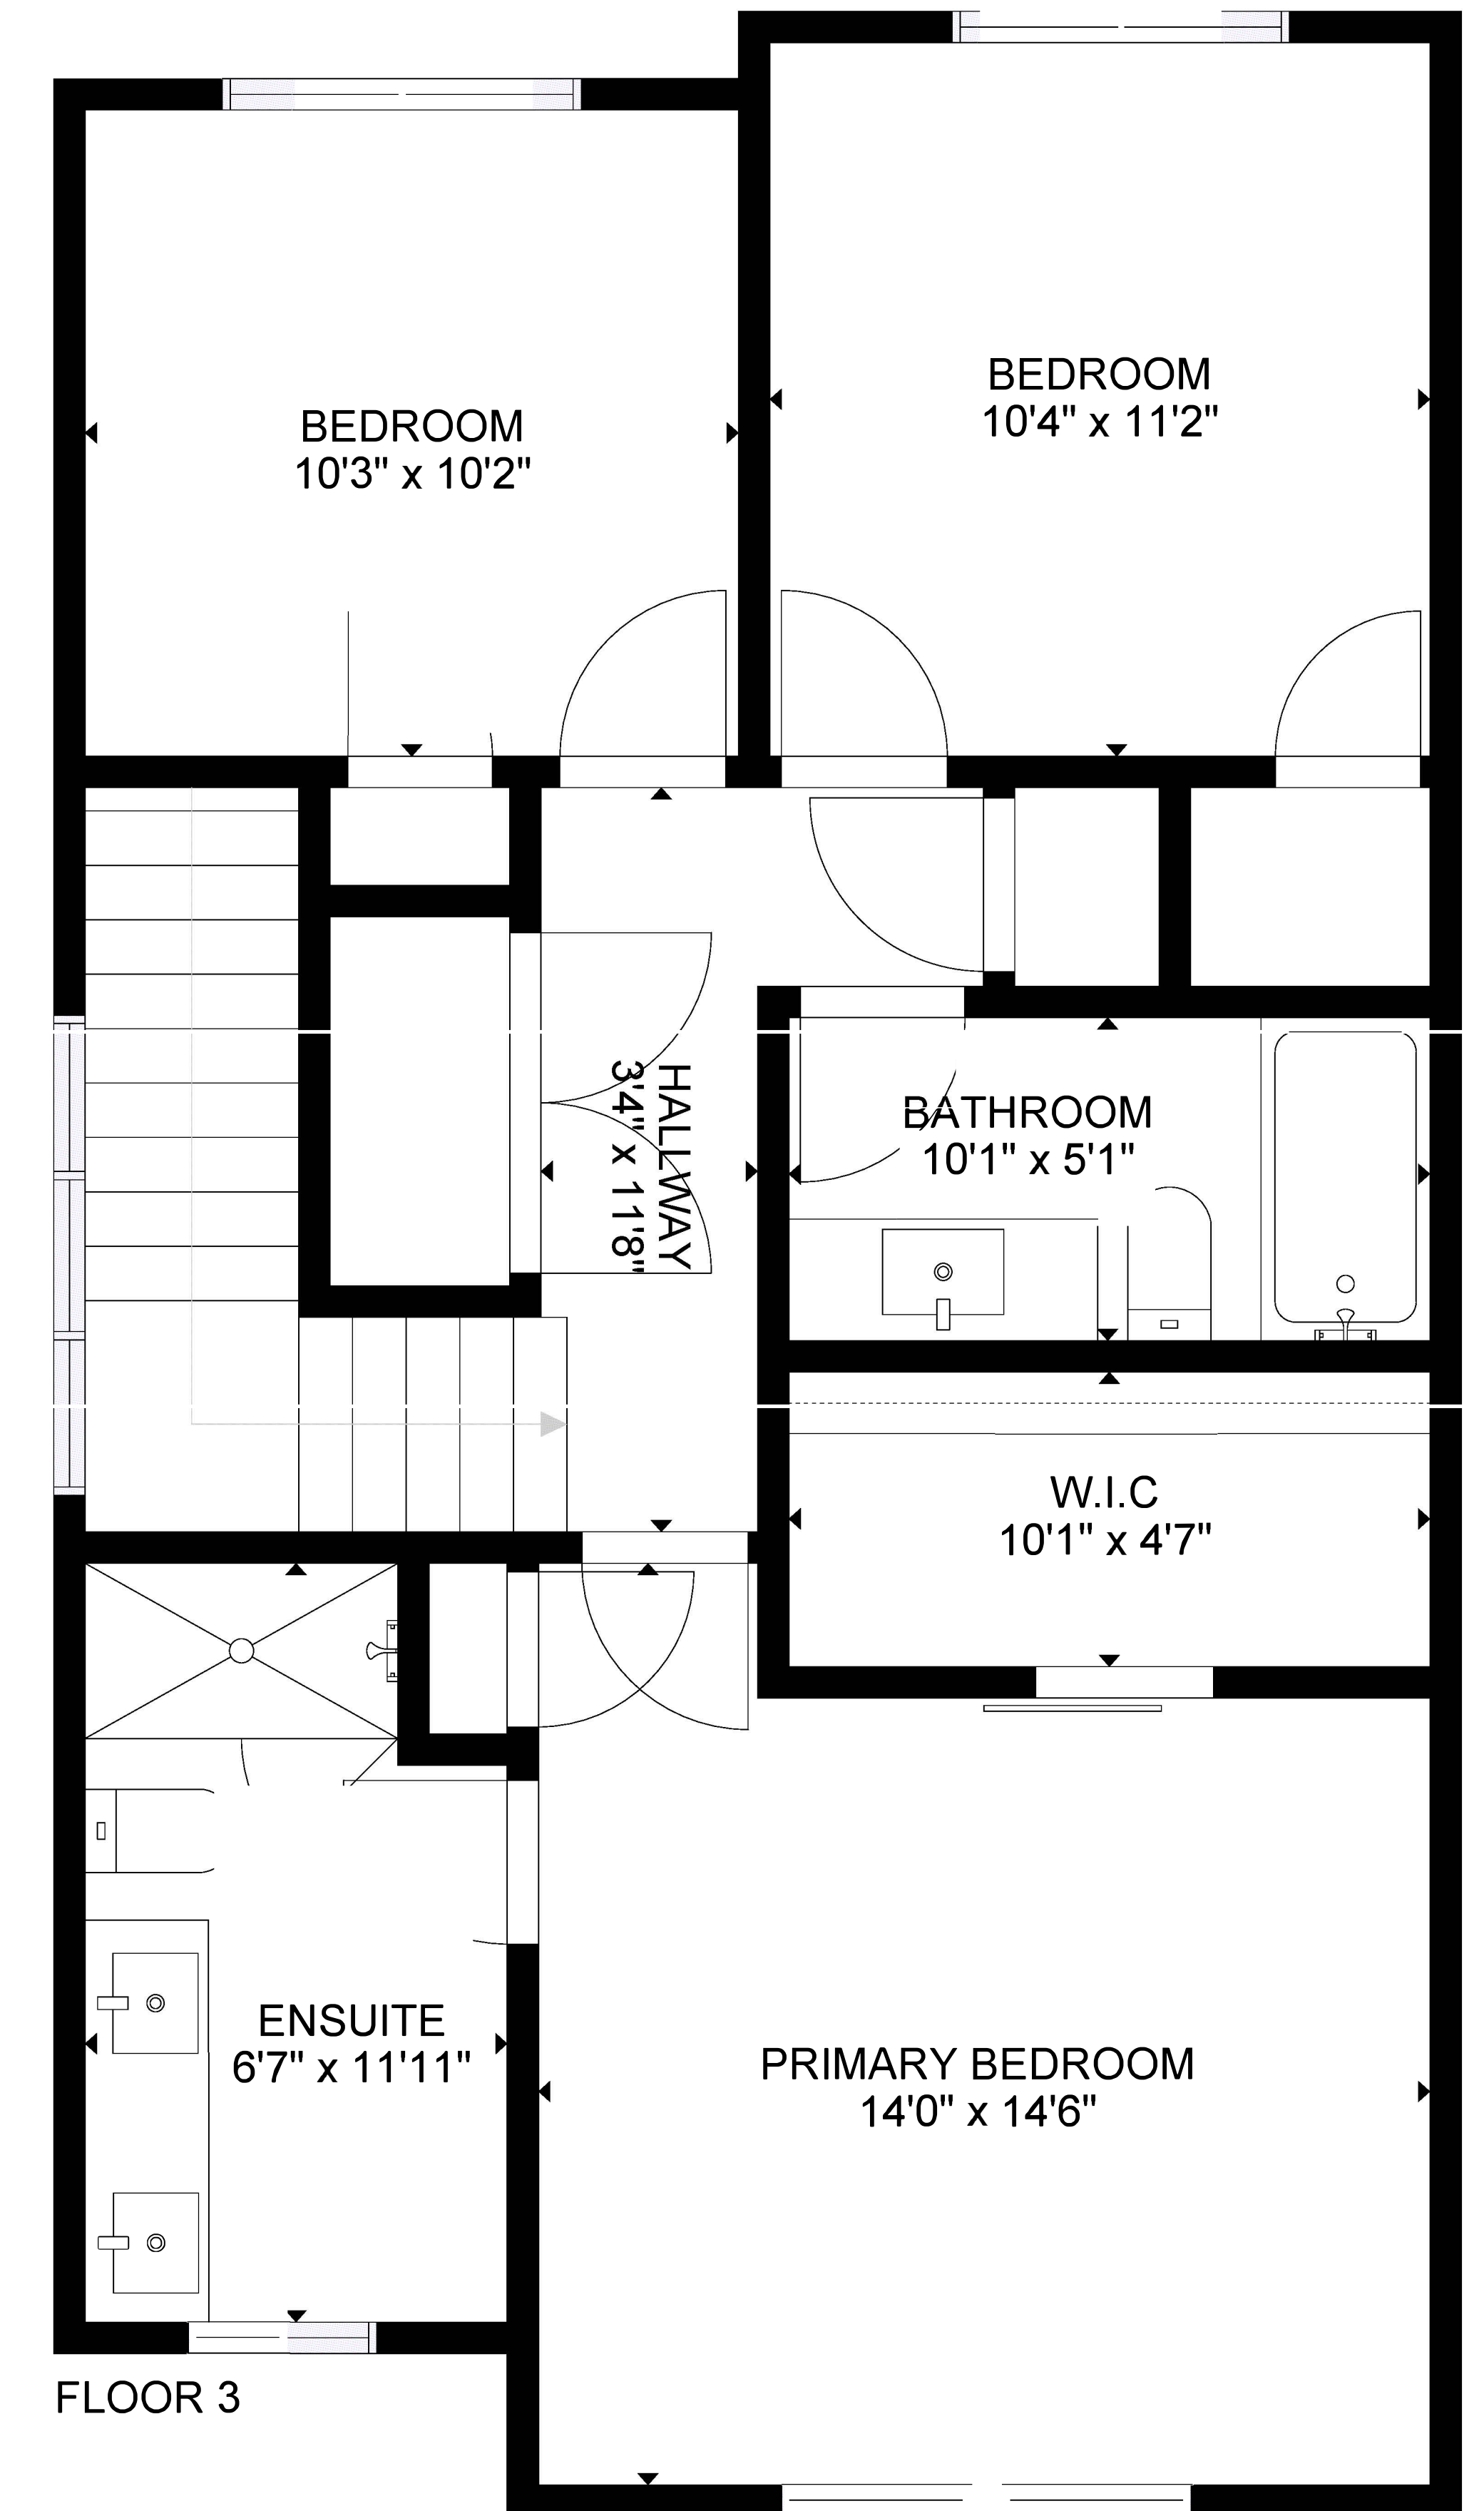

GROSS INTERNAL AREA

FLOOR 1: 404 sq.ft

FLOOR 2: 786 sq.ft

FLOOR 3: 816 sq.ft

TOTAL: 2006 sq.ft

SIZES AND DIMENSIONS ARE APPROXIMATE, ACTUAL MAY VARY.

GROSS INTERNAL AREA

FLOOR 1: 404 sq.ft

FLOOR 2: 786 sq.ft

FLOOR 3: 816 sq.ft

TOTAL: 2006 sq.ft

SIZES AND DIMENSIONS ARE APPROXIMATE, ACTUAL MAY VARY.

GROSS INTERNAL AREA

FLOOR 1: 404 sq.ft

FLOOR 2: 786 sq.ft

FLOOR 3: 816 sq.ft

TOTAL: 2006 sq.ft

SIZES AND DIMENSIONS ARE APPROXIMATE, ACTUAL MAY VARY.

GROSS INTERNAL AREA  
 FLOOR 1: 404 sq.ft  
 FLOOR 2: 786 sq.ft  
 FLOOR 3: 816 sq.ft  
 TOTAL: 2006 sq.ft