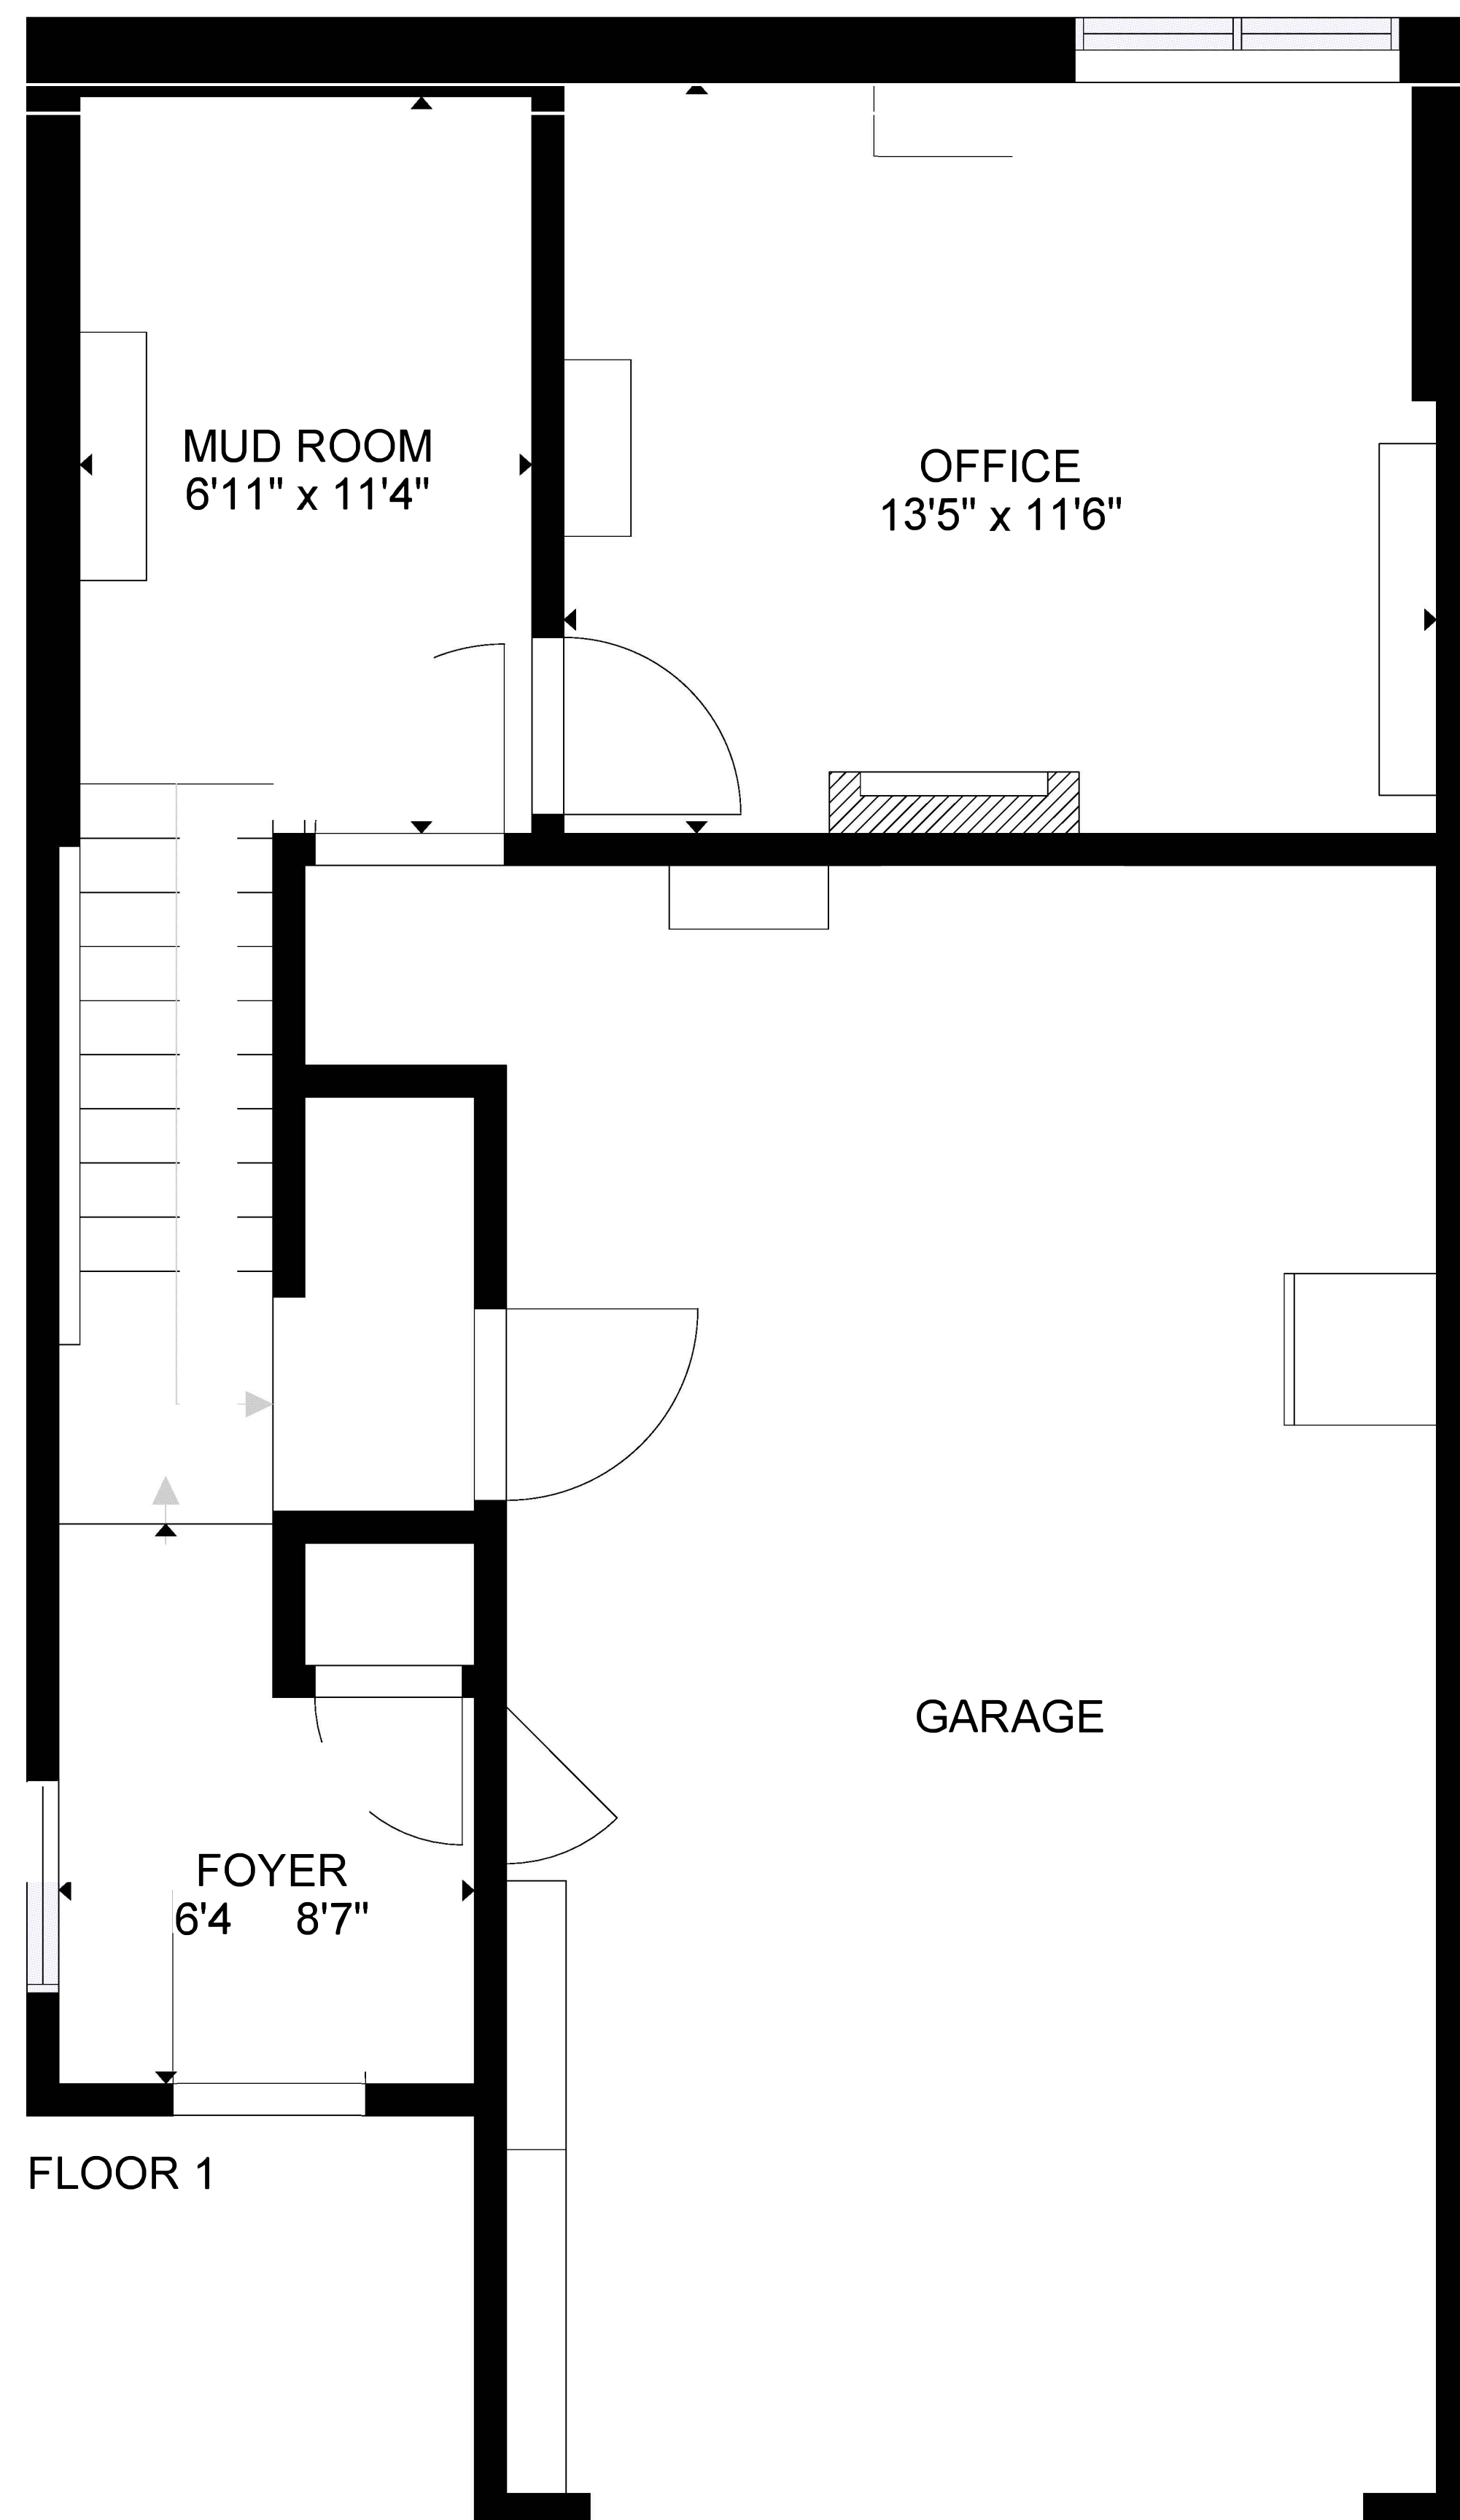

GROSS INTERNAL AREA

FLOOR 1: 404 sq.ft

FLOOR 2: 786 sq.ft

FLOOR 3: 816 sq.ft

TOTAL: 2006 sq.ft

SIZES AND DIMENSIONS ARE APPROXIMATE, ACTUAL MAY VARY.

GROSS INTERNAL AREA

FLOOR 1: 404 sq.ft

FLOOR 2: 786 sq.ft

FLOOR 3: 816 sq.ft

TOTAL: 2006 sq.ft

SIZES AND DIMENSIONS ARE APPROXIMATE, ACTUAL MAY VARY.

GROSS INTERNAL AREA

FLOOR 1: 404 sq.ft

FLOOR 2: 786 sq.ft

FLOOR 3: 816 sq.ft

TOTAL: 2006 sq.ft

SIZES AND DIMENSIONS ARE APPROXIMATE, ACTUAL MAY VARY.

GROSS INTERNAL AREA  
 FLOOR 1: 404 sq.ft  
 FLOOR 2: 786 sq.ft  
 FLOOR 3: 816 sq.ft  
 TOTAL: 2006 sq.ft