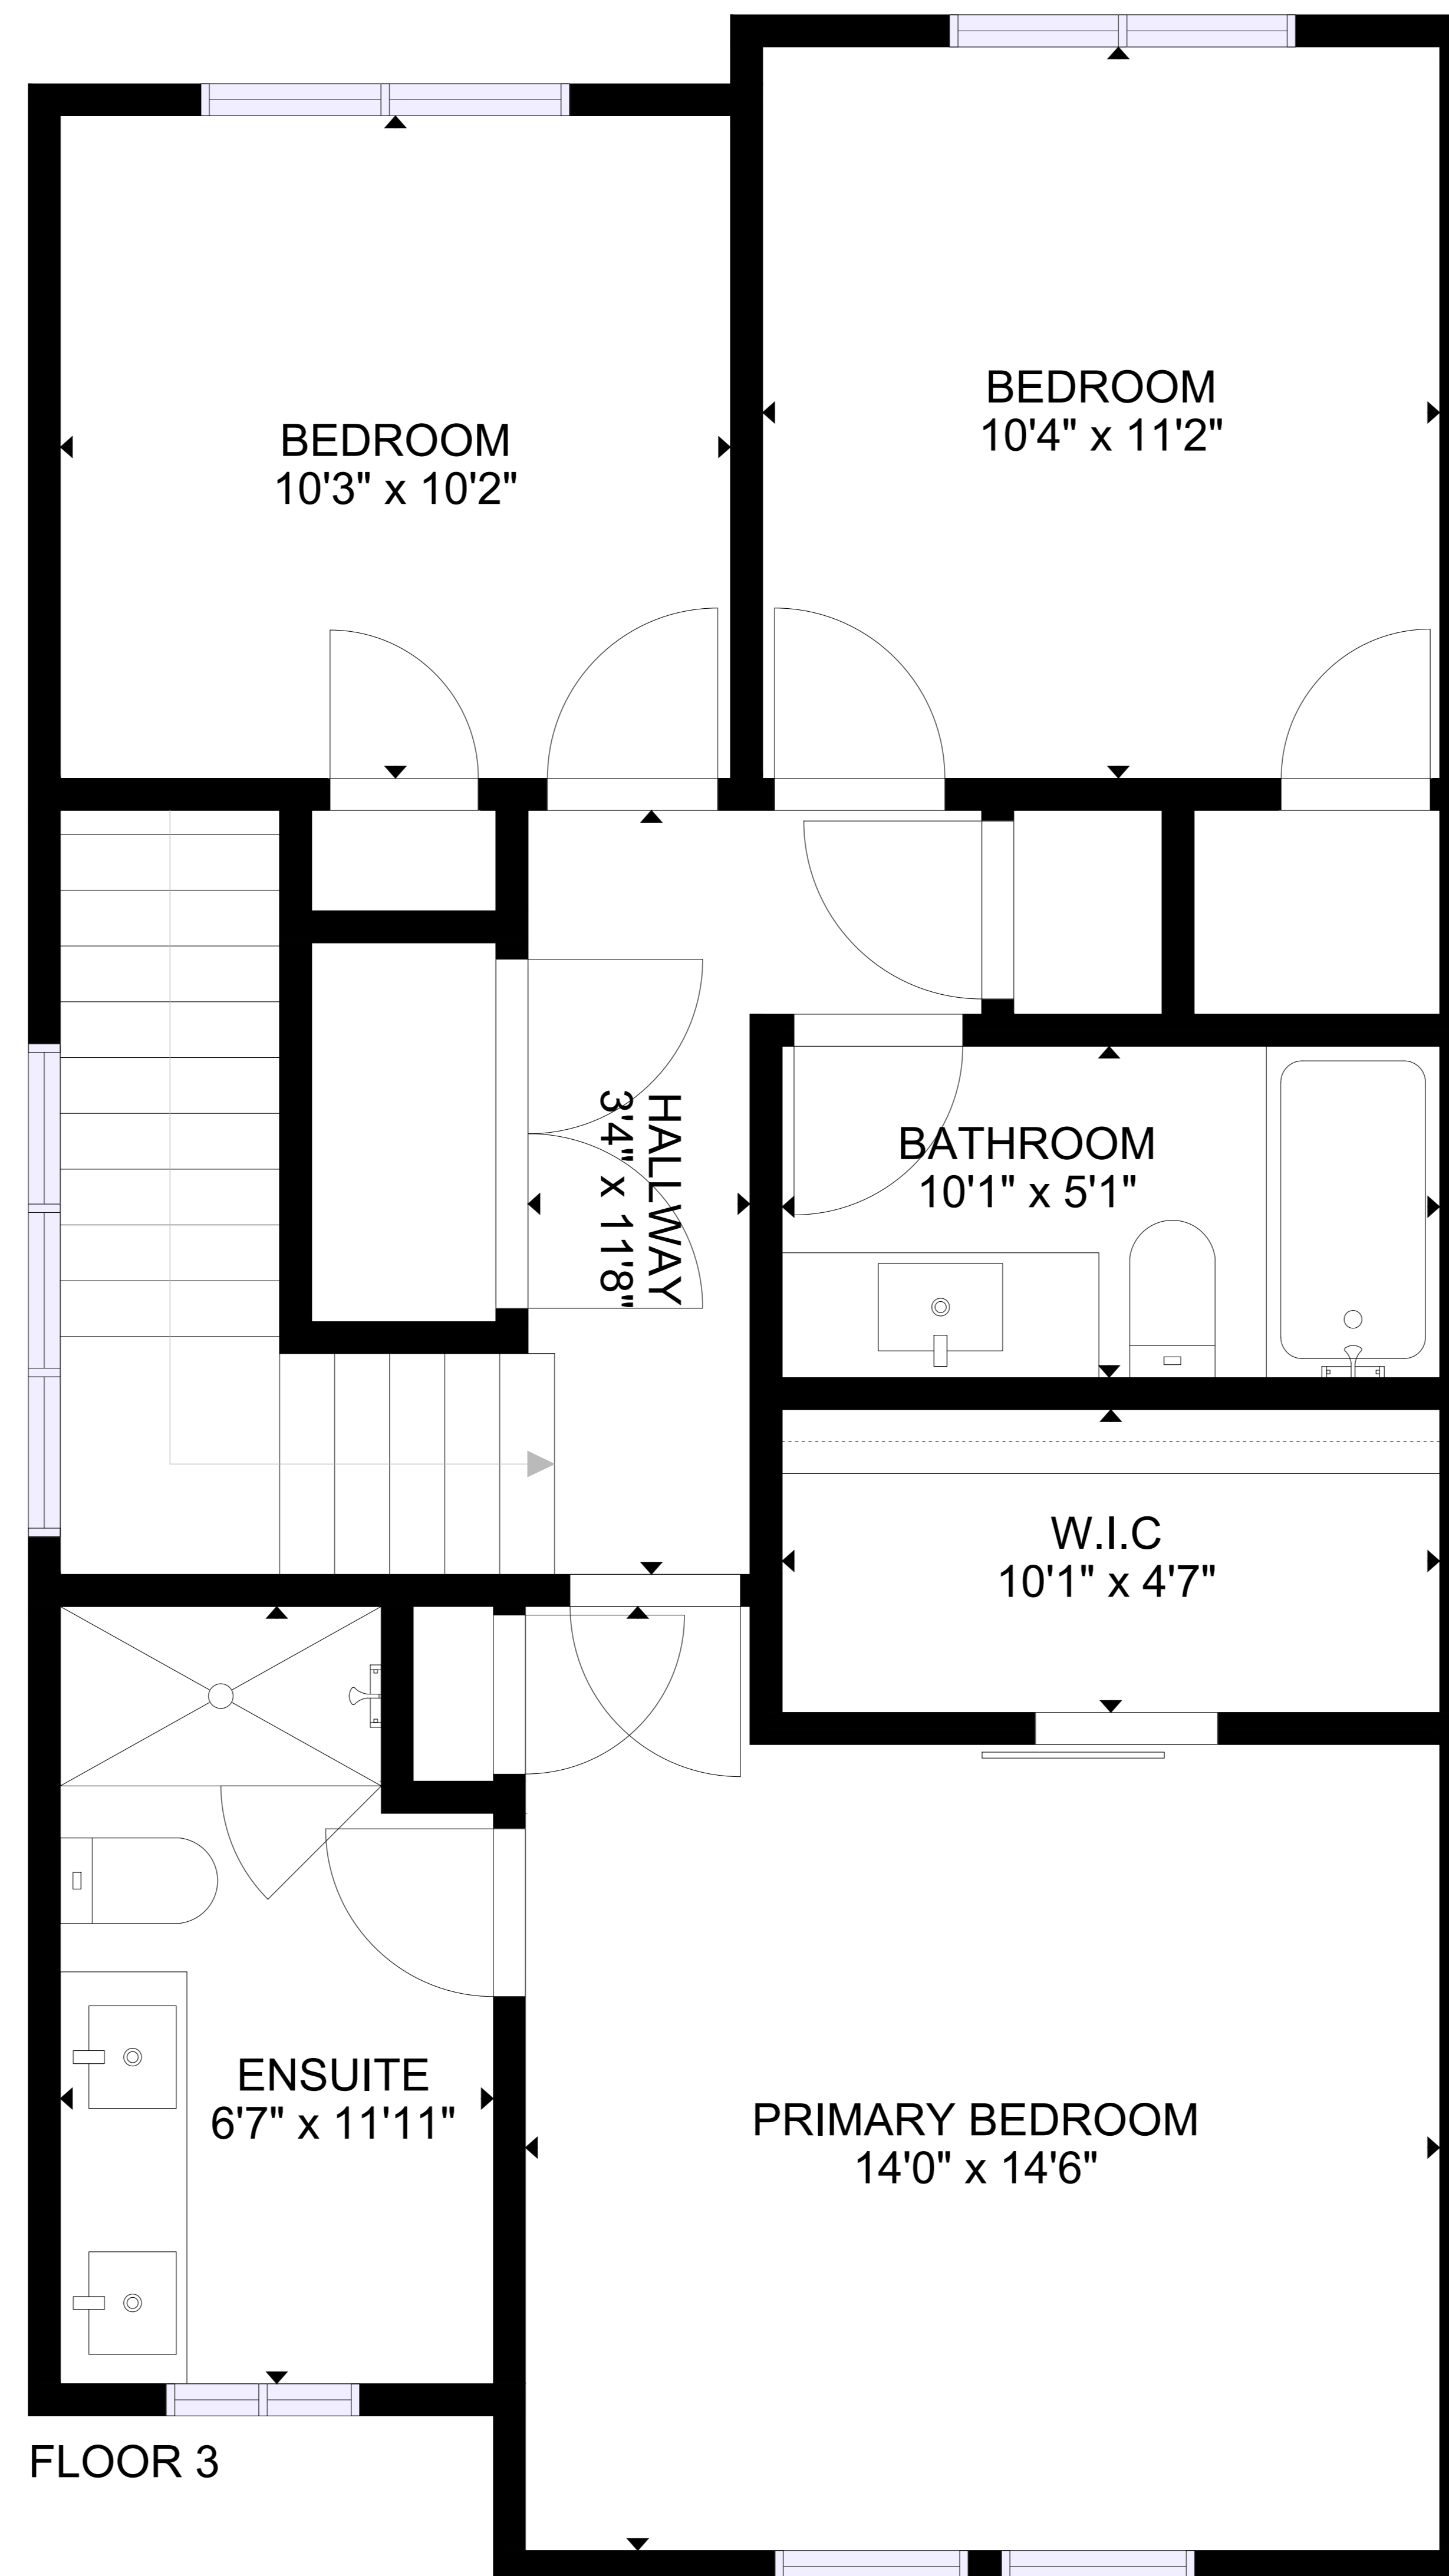

GROSS INTERNAL AREA

FLOOR 1: 404 sq.ft

FLOOR 2: 786 sq.ft

FLOOR 3: 816 sq.ft

TOTAL: 2006 sq.ft

SIZES AND DIMENSIONS ARE APPROXIMATE, ACTUAL MAY VARY.

GROSS INTERNAL AREA

FLOOR 1: 404 sq.ft

FLOOR 2: 786 sq.ft

FLOOR 3: 816 sq.ft

TOTAL: 2006 sq.ft

SIZES AND DIMENSIONS ARE APPROXIMATE, ACTUAL MAY VARY.

GROSS INTERNAL AREA

FLOOR 1: 404 sq.ft

FLOOR 2: 786 sq.ft

FLOOR 3: 816 sq.ft

TOTAL: 2006 sq.ft

SIZES AND DIMENSIONS ARE APPROXIMATE, ACTUAL MAY VARY.

GROSS INTERNAL AREA  
 FLOOR 1: 404 sq.ft  
 FLOOR 2: 786 sq.ft  
 FLOOR 3: 816 sq.ft  
 TOTAL: 2006 sq.ft