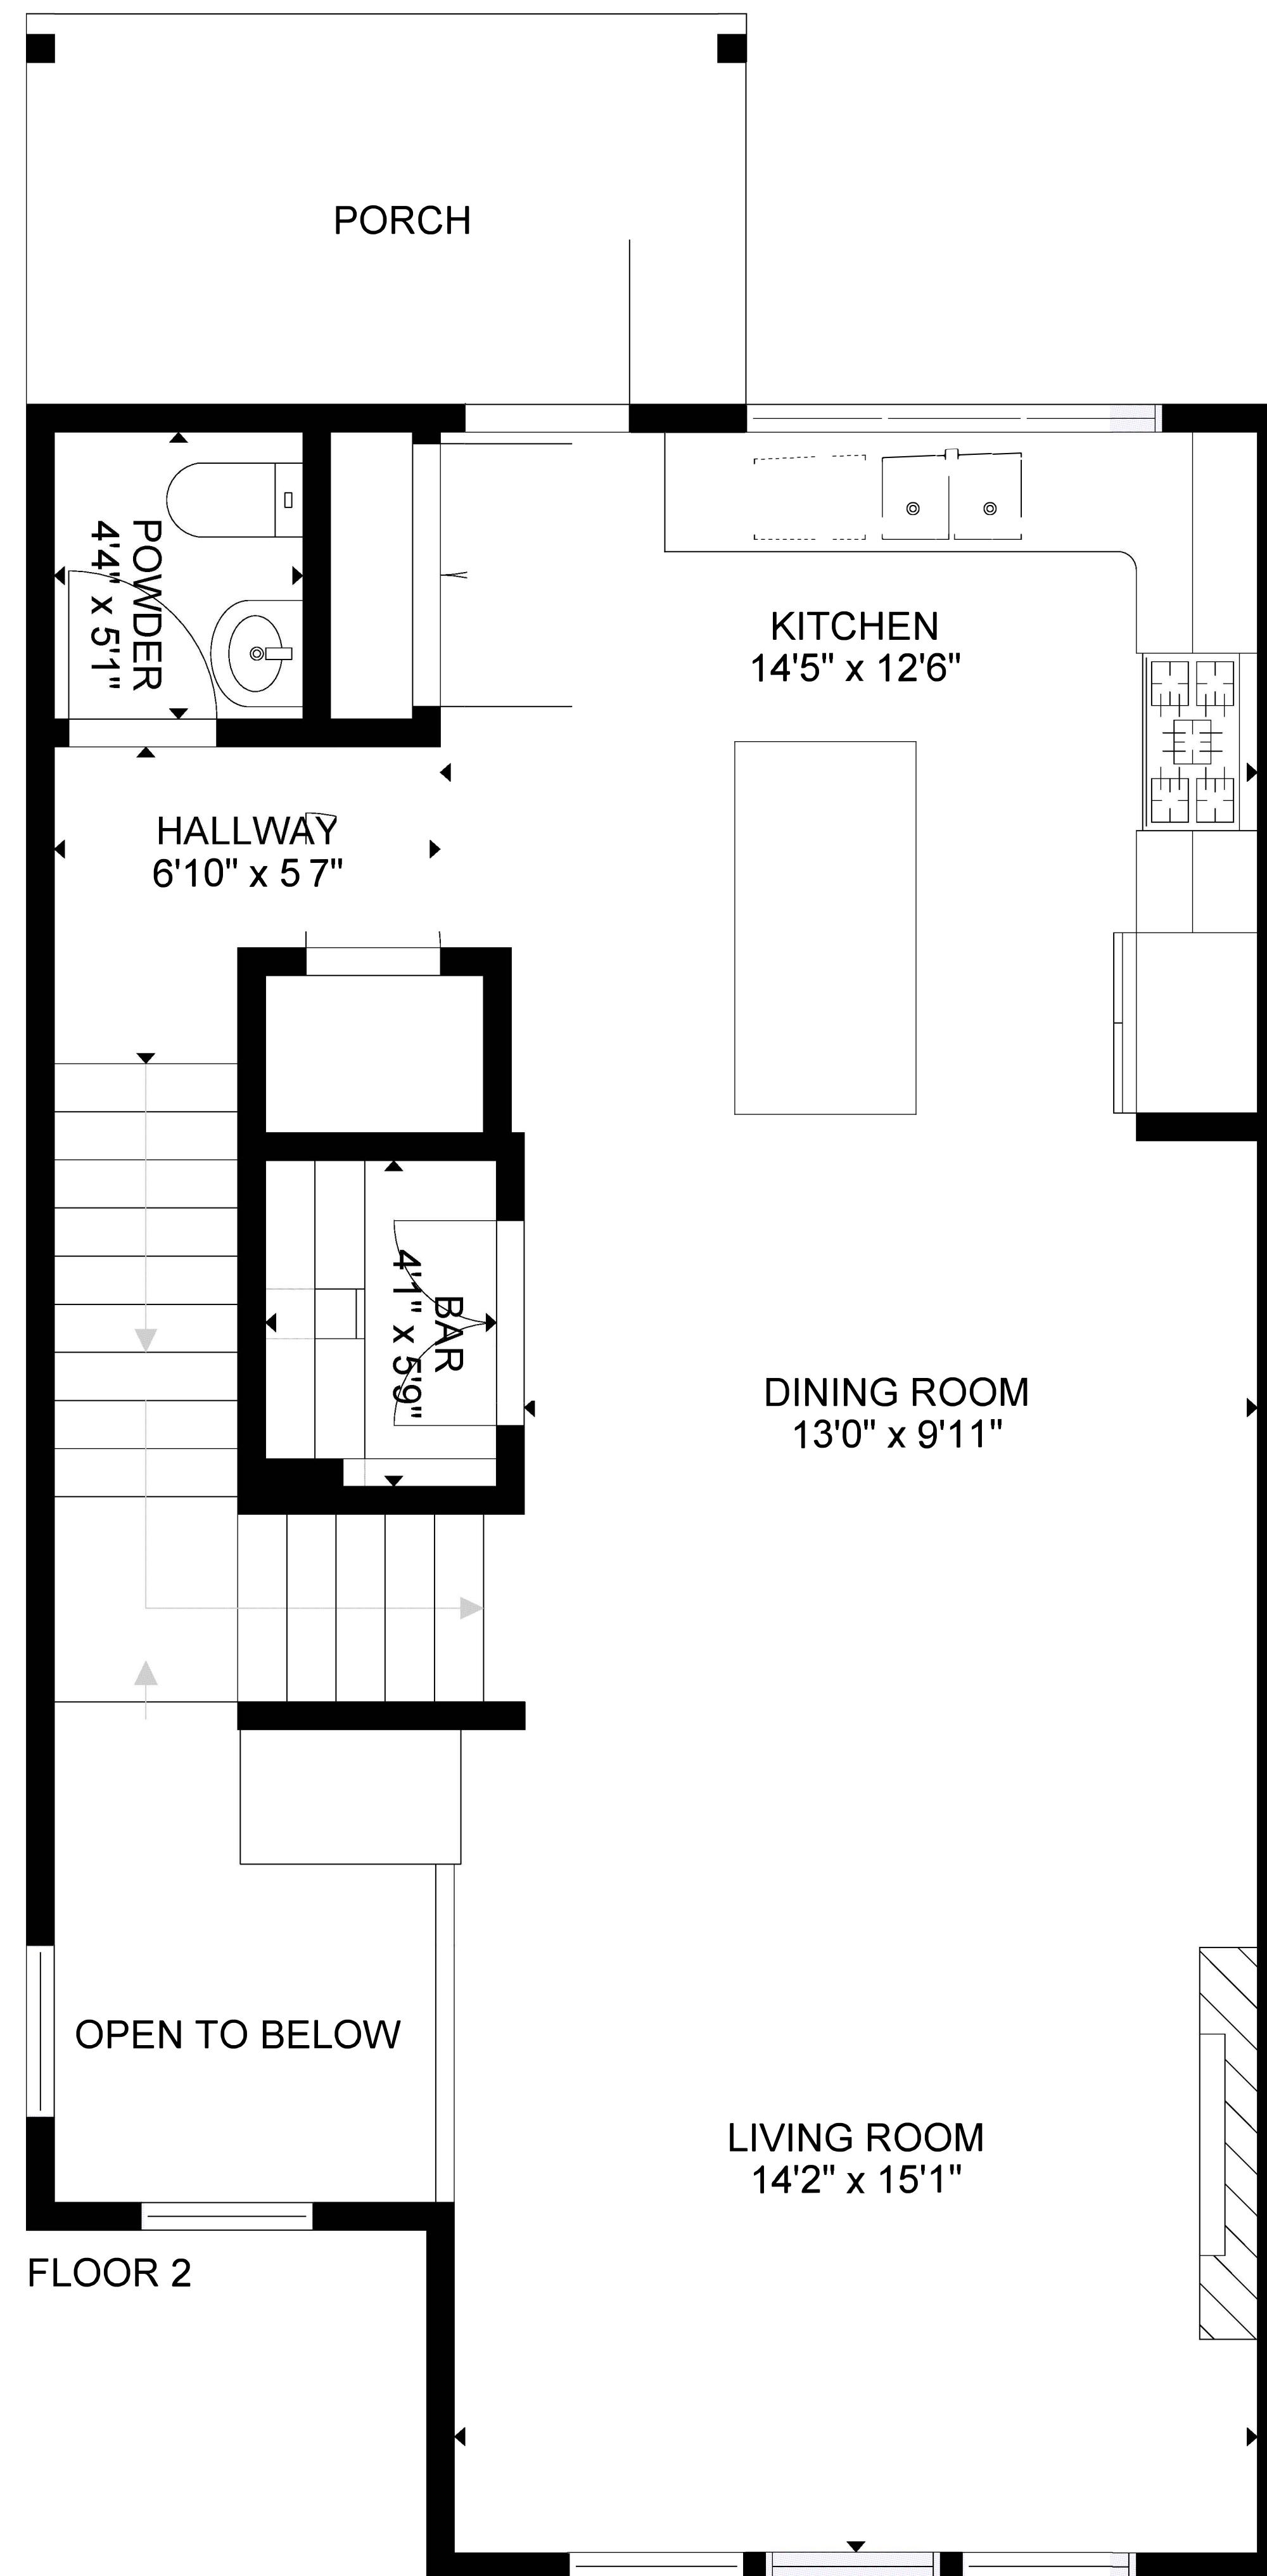

GROSS INTERNAL AREA

FLOOR 1: 404 sq.ft

FLOOR 2: 786 sq.ft

FLOOR 3: 816 sq.ft

TOTAL: 2006 sq.ft

SIZES AND DIMENSIONS ARE APPROXIMATE, ACTUAL MAY VARY.

GROSS INTERNAL AREA

FLOOR 1: 404 sq.ft

FLOOR 2: 786 sq.ft

FLOOR 3: 816 sq.ft

TOTAL: 2006 sq.ft

SIZES AND DIMENSIONS ARE APPROXIMATE, ACTUAL MAY VARY.

GROSS INTERNAL AREA

FLOOR 1: 404 sq.ft

FLOOR 2: 786 sq.ft

FLOOR 3: 816 sq.ft

TOTAL: 2006 sq.ft

SIZES AND DIMENSIONS ARE APPROXIMATE, ACTUAL MAY VARY.

GROSS INTERNAL AREA  
 FLOOR 1: 404 sq.ft  
 FLOOR 2: 786 sq.ft  
 FLOOR 3: 816 sq.ft  
 TOTAL: 2006 sq.ft