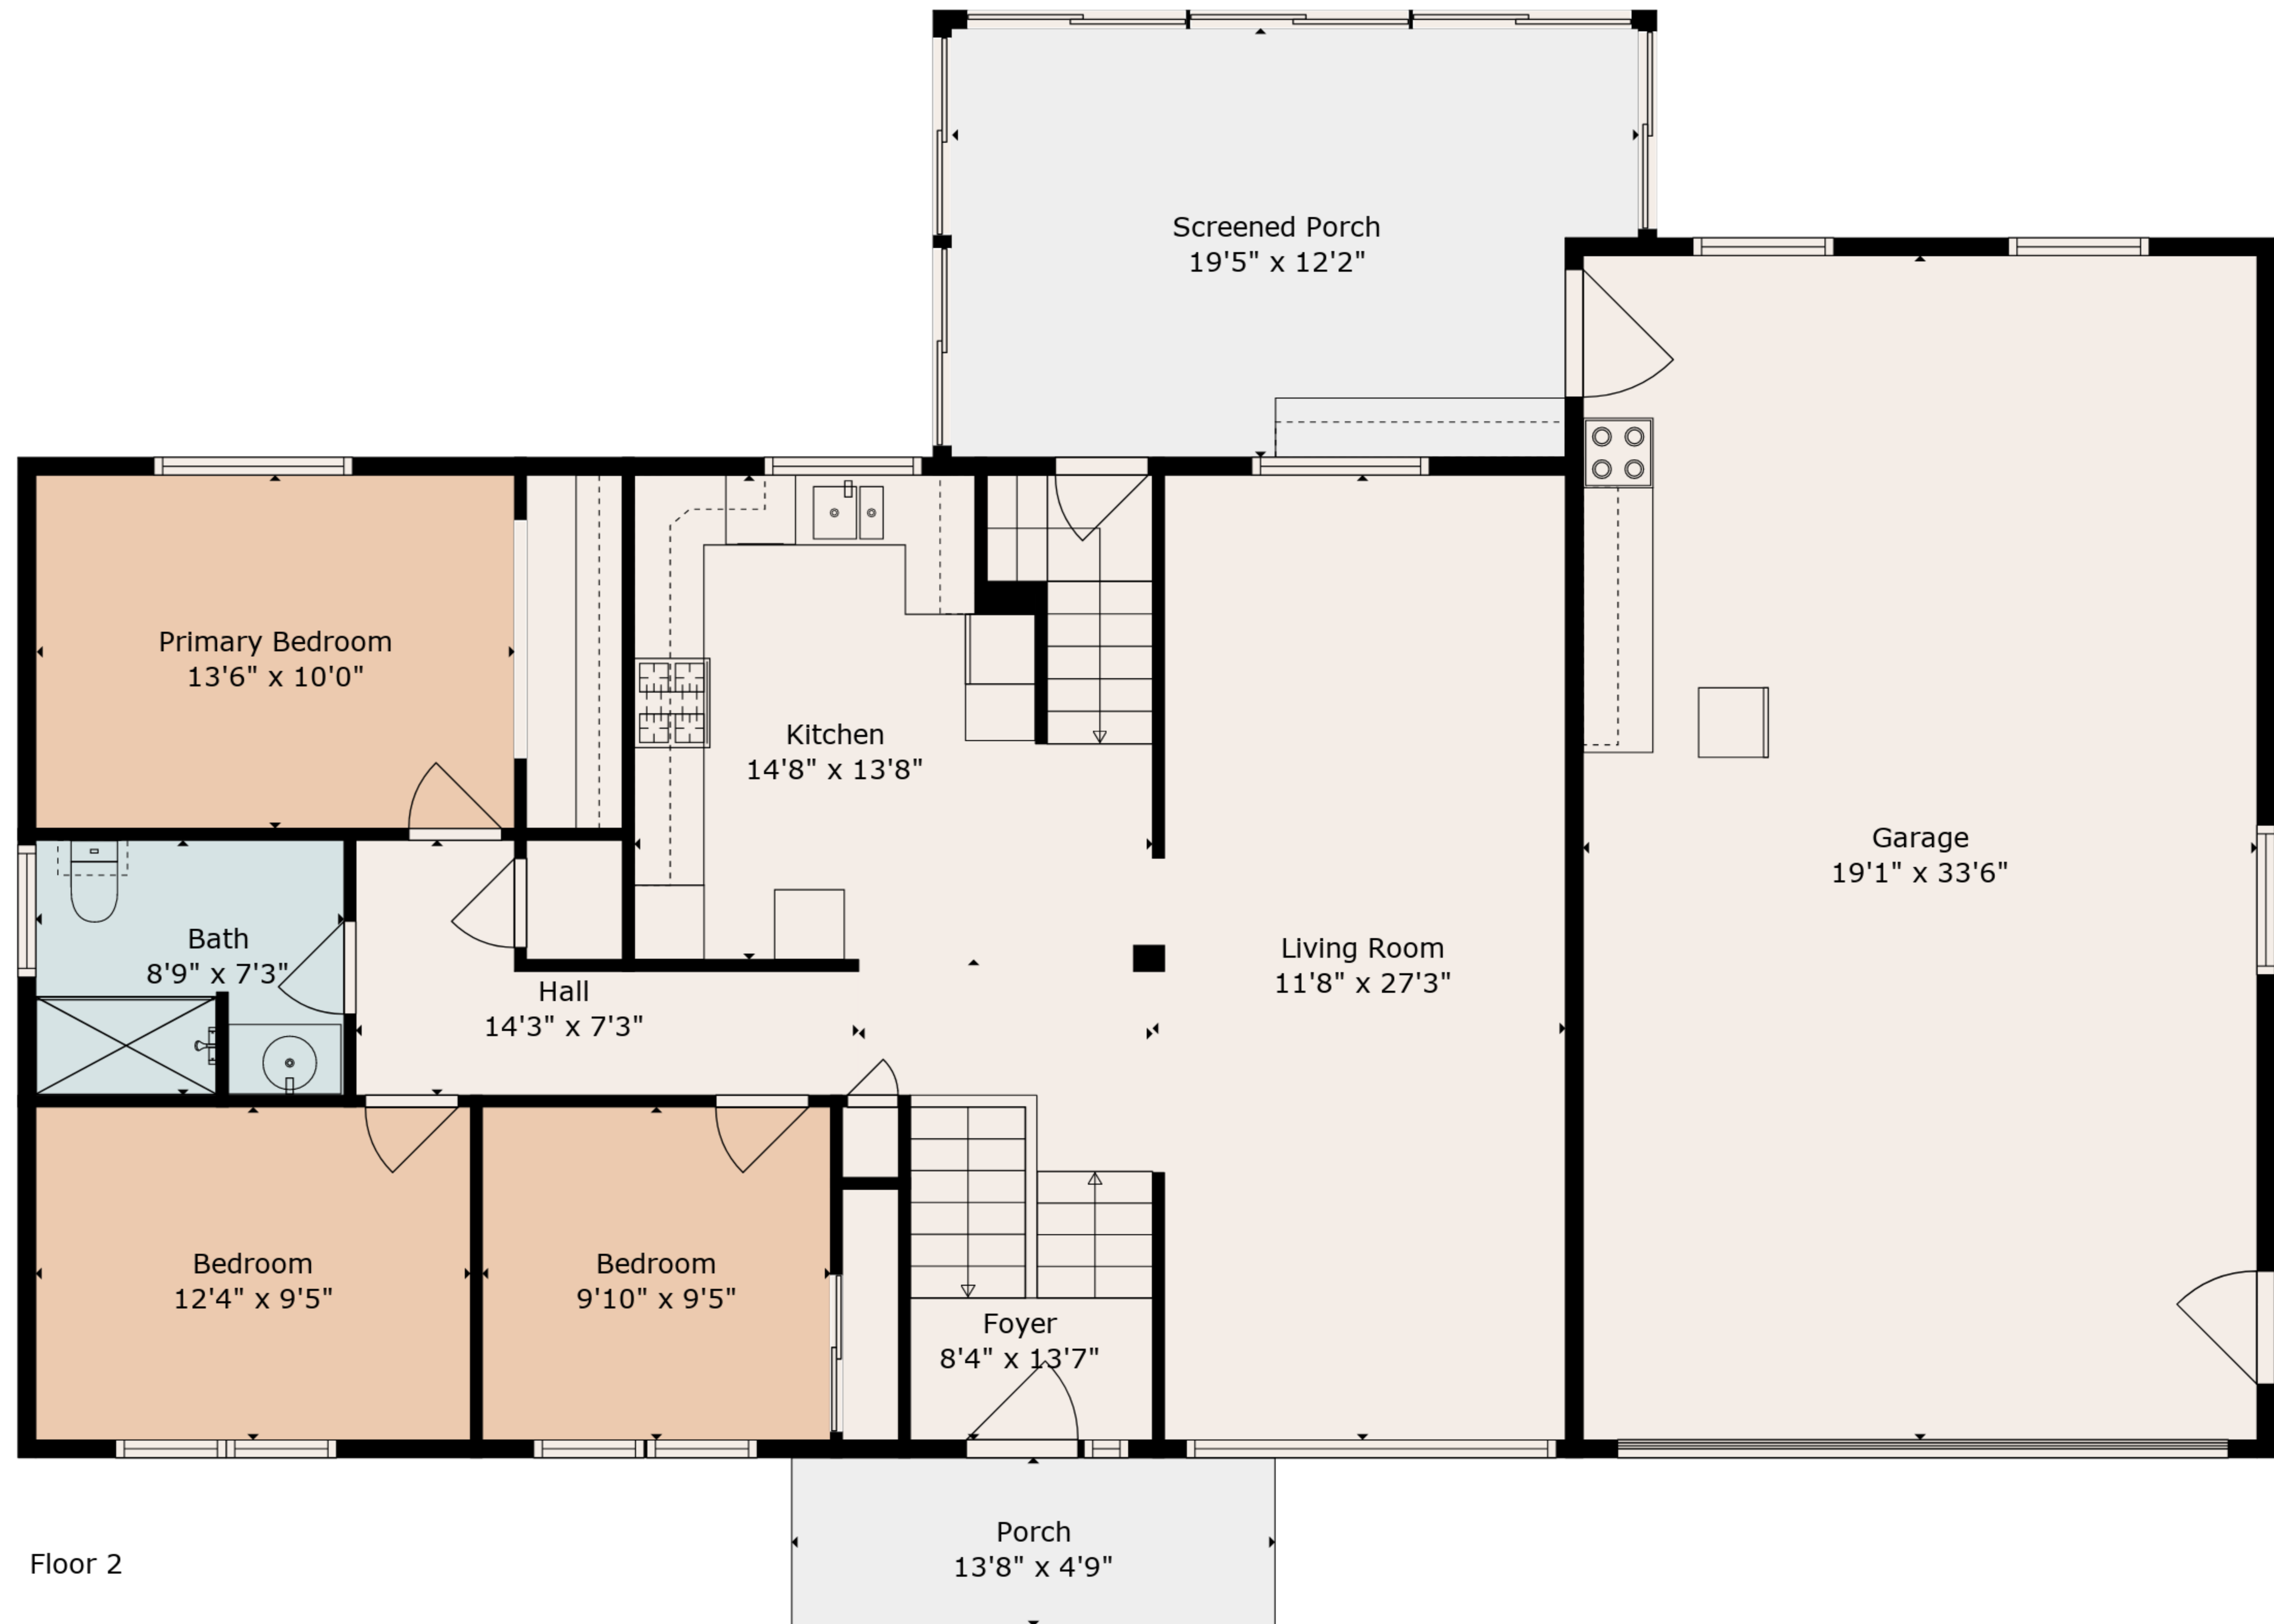

TOTAL: 2193 sq. ft  
 BELOW GROUND: 1011 sq. ft, FLOOR 2: 1182 sq. ft  
 EXCLUDED AREAS: STORAGE: 94 sq. ft, GARAGE: 638 sq. ft, SCREENED PORCH: 223 sq. ft,  
 PORCH: 65 sq. ft

All Images And Dimensions Herein Are Approximate And For Illustrative Purposes Only

Floor 1

Floor 2

TOTAL: 2193 sq. ft  
 BELOW GROUND: 1011 sq. ft, FLOOR 2: 1182 sq. ft  
 EXCLUDED AREAS: STORAGE: 94 sq. ft, GARAGE: 638 sq. ft, SCREENED PORCH: 223 sq. ft,  
 PORCH: 65 sq. ft