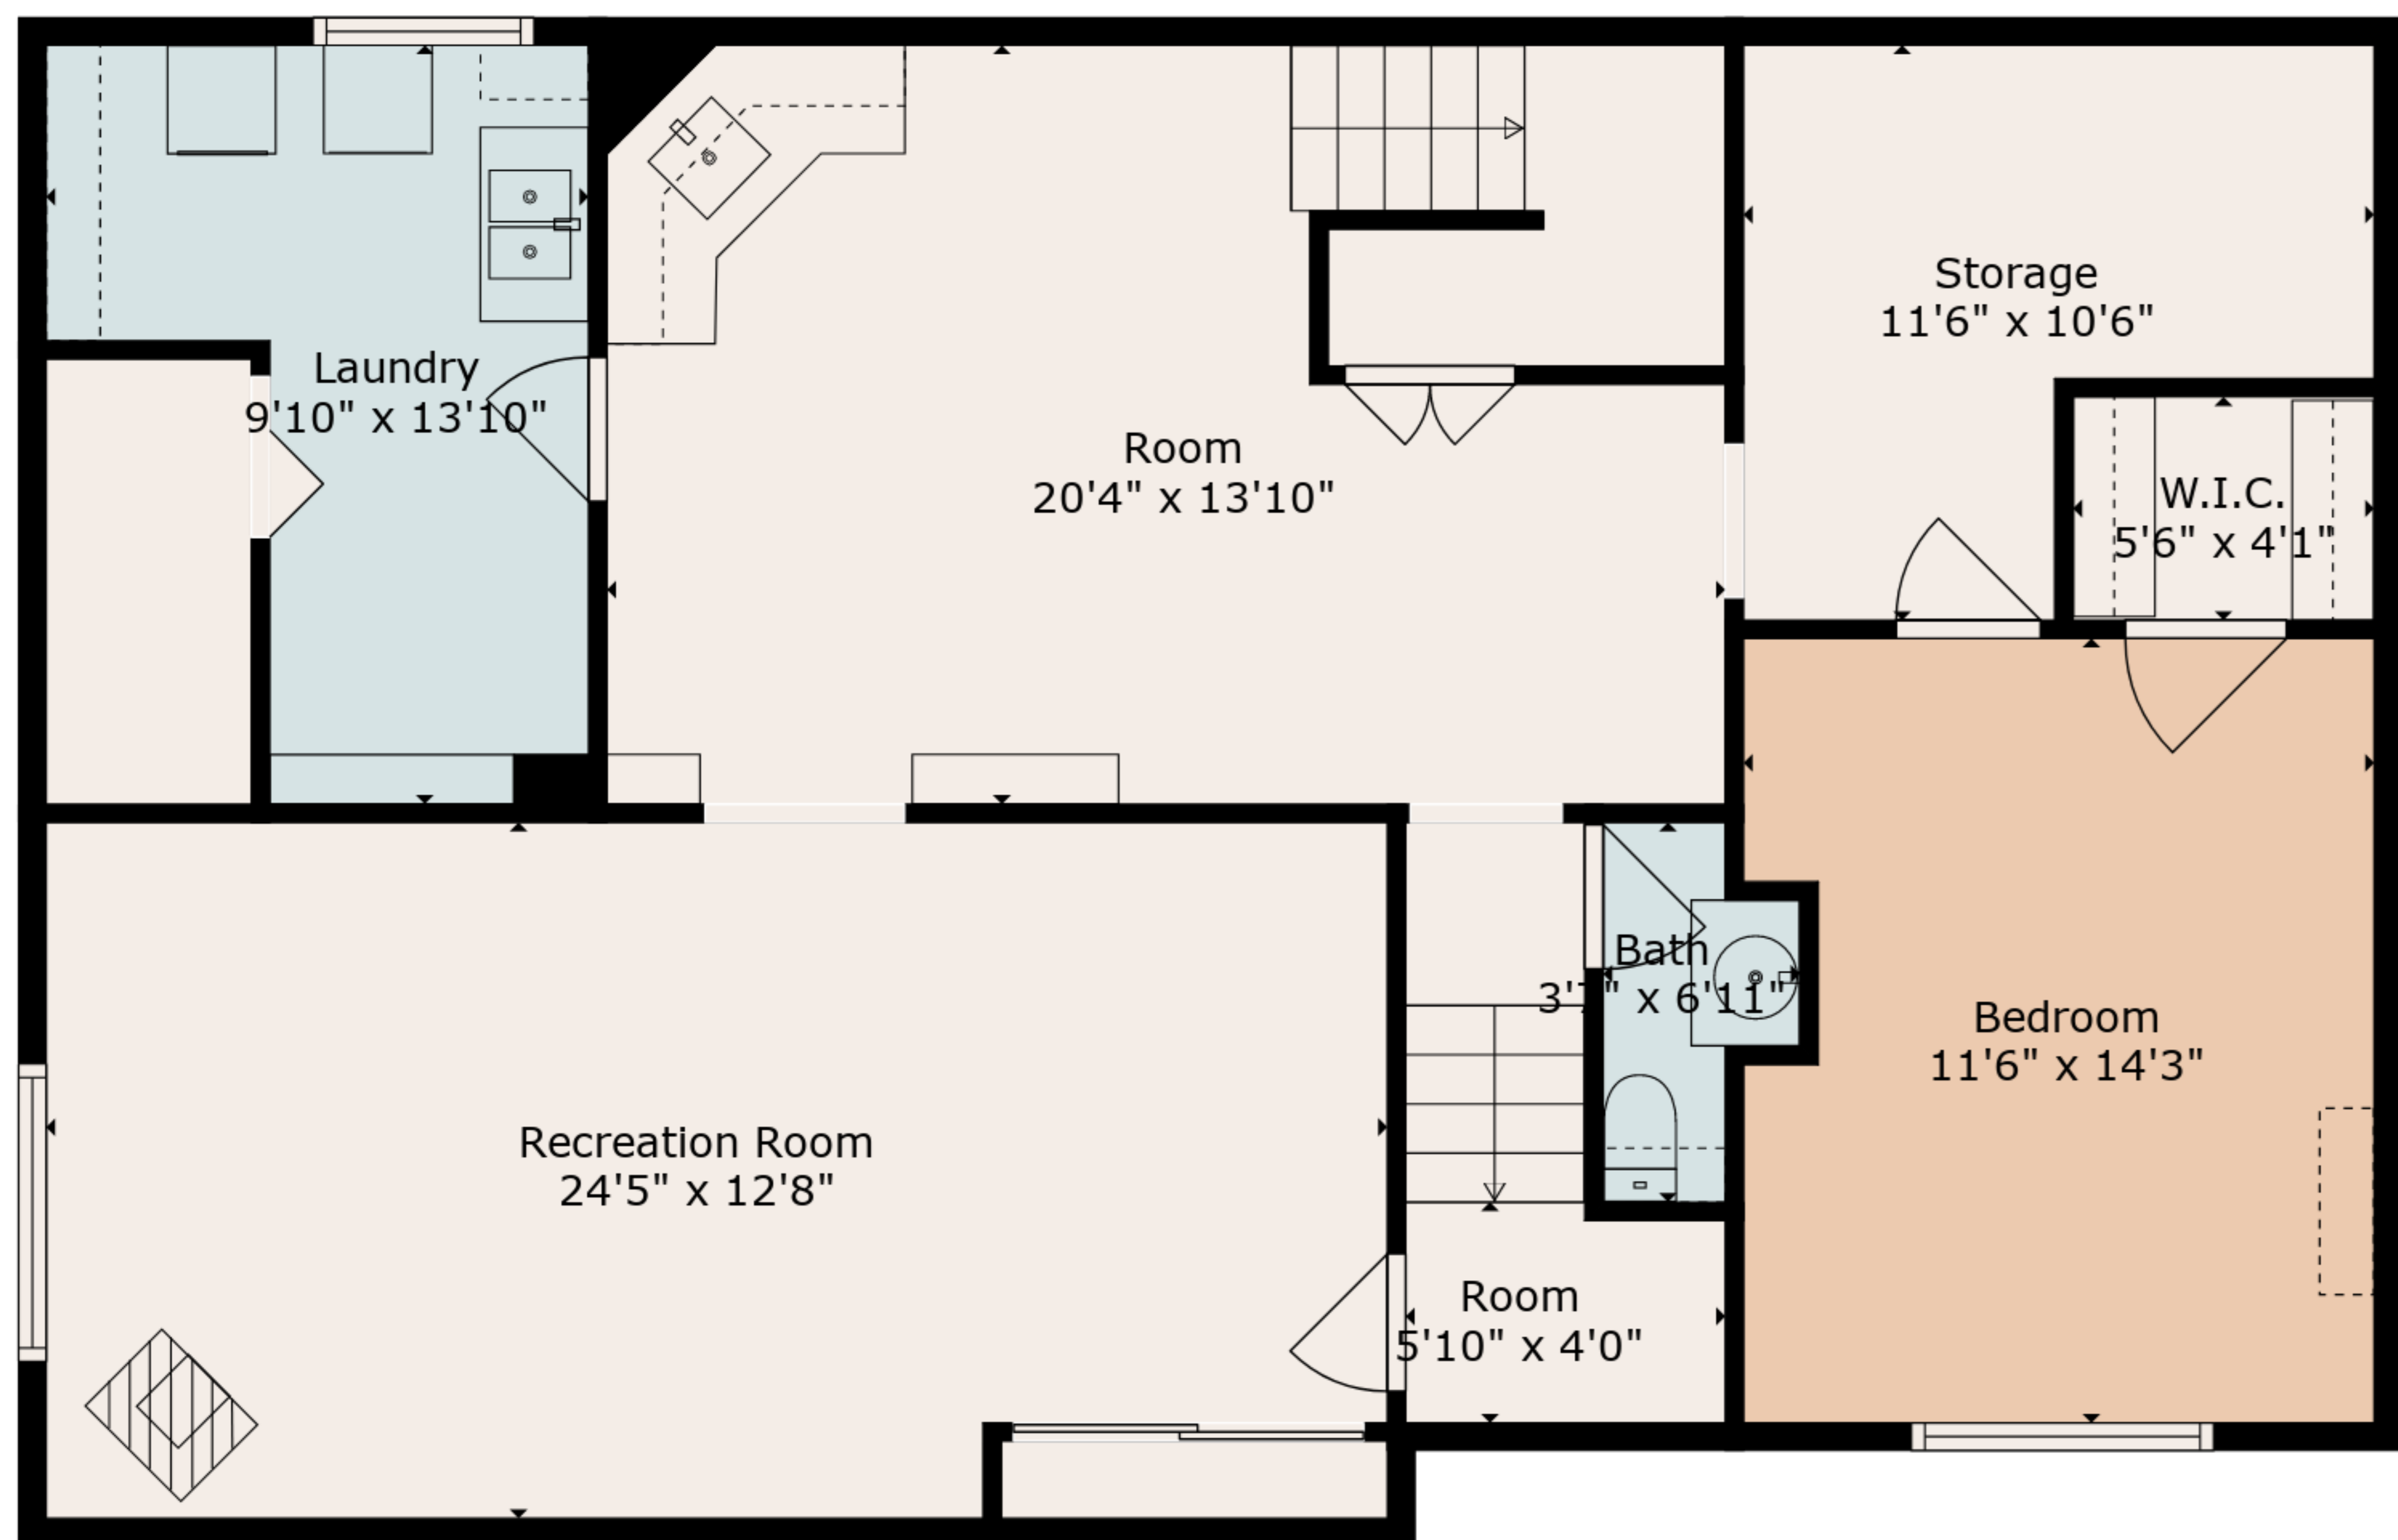

TOTAL: 2193 sq. ft  
 BELOW GROUND: 1011 sq. ft, FLOOR 2: 1182 sq. ft  
 EXCLUDED AREAS: STORAGE: 94 sq. ft, GARAGE: 638 sq. ft, SCREENED PORCH: 223 sq. ft,  
 PORCH: 65 sq. ft

All Images And Dimensions Herein Are Approximate And For Illustrative Purposes Only

Floor 1

Floor 2

TOTAL: 2193 sq. ft  
 BELOW GROUND: 1011 sq. ft, FLOOR 2: 1182 sq. ft  
 EXCLUDED AREAS: STORAGE: 94 sq. ft, GARAGE: 638 sq. ft, SCREENED PORCH: 223 sq. ft,  
 PORCH: 65 sq. ft