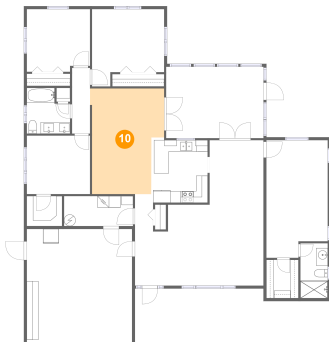

10 Floor 1 - Family Room

Dimensions: 12'9" x 18'2"
Area: 207 sq. ft
Counted as Living Area:
Yes

Heated: Yes
Finished: Yes
Enclosed: Yes
Contiguous:
Yes
Permitted: Yes
Wet Space: No
Addition: No
Conversion: No