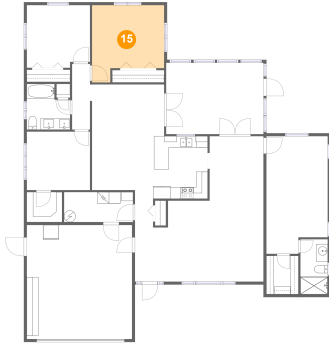

12903 Mia Circle, Anona, Largo, Pinellas County, Florida, United States, 33774

15 Floor 1 - Bedroom

Dimensions: 12'6" x 13'4"
Area: 144 sq. ft
Counted as Living Area:
Yes

Heated: Yes
Finished: Yes
Enclosed: Yes
Contiguous:
Yes
Permitted: Yes
Wet Space: No
Addition: No
Conversion: No