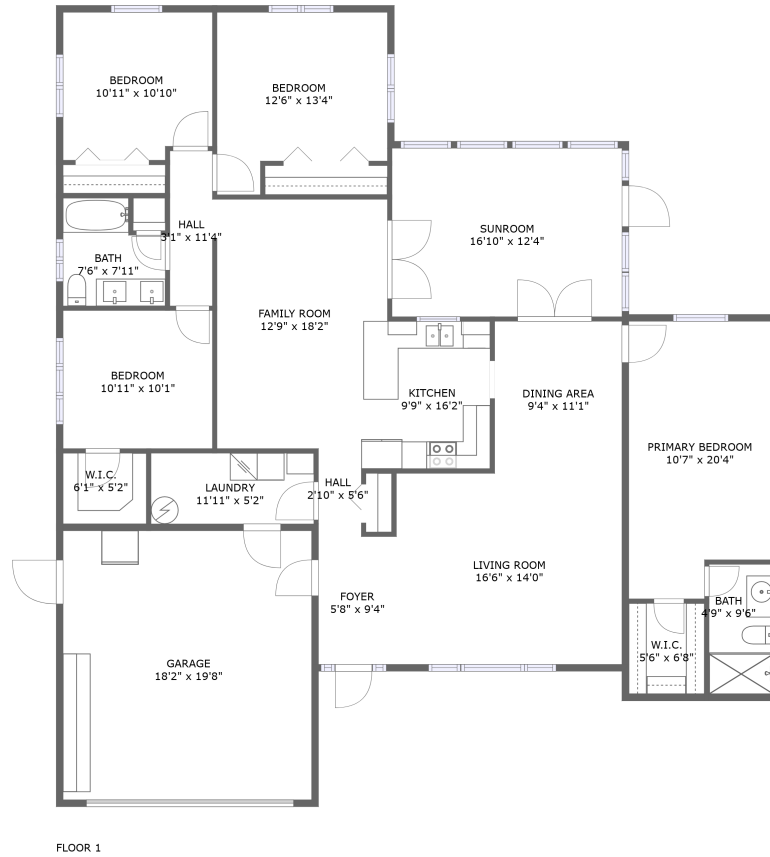

## Property Summary

1 floors

4 bedrooms

2 bathrooms

2,373 total sqft

1 garages

1,991 Gross Living Area sqft

**12903 Mia Circle, Anona, Largo, Pinellas County, Florida, United States, 33774**

**12903 Mia Circle, Anona, Largo, Pinellas County,  
Florida, United States, 33774**

#	Room name	Dimensions	Area (sqft)	Counted as Living Area
12	Sunroom	16'10" x 12'4"	207 sq. ft	Yes
13	Bedroom	10'11" x 10'10"	115 sq. ft	Yes
14	Laundry	11'11" x 5'2"	62 sq. ft	Yes
15	Bedroom	12'6" x 13'4"	144 sq. ft	Yes
16	Foyer	5'8" x 9'4"	53 sq. ft	Yes
17	Primary Bedroom	10'7" x 20'4"	201 sq. ft	Yes
18	Bath	7'6" x 7'11"	52 sq. ft	Yes

## 2 Floor 1 - Hall

Dimensions: 2'10" x 5'6"  
Area: 15 sq. ft  
Counted as Living Area:  
Yes

Heated: Yes  
Finished: Yes  
Enclosed: Yes  
Contiguous:  
Yes  
Permitted: Yes  
Wet Space: No  
Addition: No  
Conversion: No