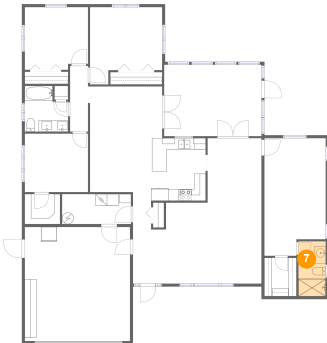

7 Floor 1 - Bath

Dimensions: 4'9" x 9'6"
Area: 45 sq. ft
Counted as Living Area:
Yes

Heated: Yes
Finished: Yes
Enclosed: Yes
Contiguous:
Yes
Permitted: Yes
Wet Space: Yes
Addition: No
Conversion: No