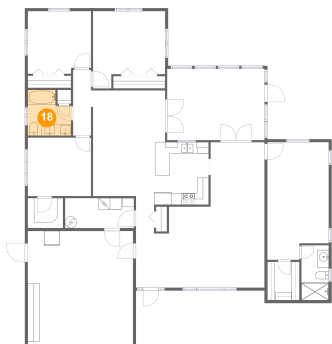

**12903 Mia Circle, Anona, Largo, Pinellas County,  
Florida, United States, 33774**

**18 Floor 1 - Bath**

**Dimensions:** 7'6" x 7'11"  
**Area:** 52 sq. ft  
**Counted as Living Area:**  
Yes

**Heated:** Yes  
**Finished:** Yes  
**Enclosed:** Yes  
**Contiguous:**  
Yes  
**Permitted:** Yes  
**Wet Space:** Yes  
**Addition:** No  
**Conversion:** No