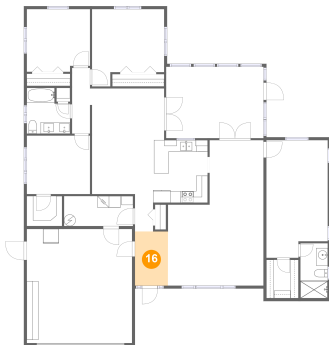

16 Floor 1 - Foyer

Dimensions: 5'8" x 9'4"
Area: 53 sq. ft
Counted as Living Area:
Yes

Heated: Yes
Finished: Yes
Enclosed: Yes
Contiguous:
Yes
Permitted: Yes
Wet Space: No
Addition: No
Conversion: No