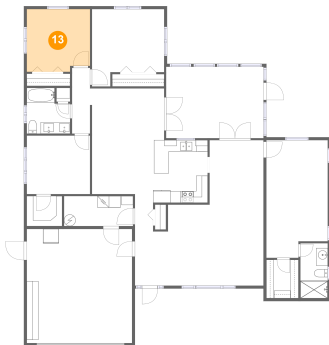

**12903 Mia Circle, Anona, Largo, Pinellas County,  
Florida, United States, 33774**

**12 Floor 1 - Sunroom**

**Dimensions:** 16'10" x 12'4"  
**Area:** 207 sq. ft  
**Counted as Living Area:**  
Yes

**Heated:** Yes  
**Finished:** Yes  
**Enclosed:** Yes  
**Contiguous:**  
Yes  
**Permitted:** Yes  
**Wet Space:** No  
**Addition:** No  
**Conversion:** No

**13 Floor 1 - Bedroom**

**Dimensions:** 10'11" x 10'10"  
**Area:** 115 sq. ft  
**Counted as Living Area:**  
Yes

**Heated:** Yes  
**Finished:** Yes  
**Enclosed:** Yes  
**Contiguous:**  
Yes  
**Permitted:** Yes  
**Wet Space:** No  
**Addition:** No  
**Conversion:** No