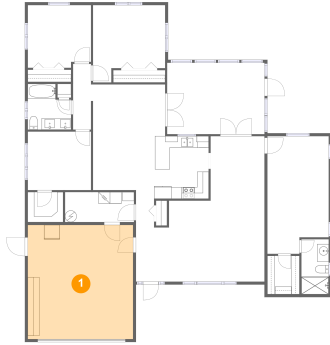

12903 Mia Circle, Anona, Largo, Pinellas County, Florida, United States, 33774

1 Floor 1 - Garage

Dimensions: 18'2" x 19'8"
Area: 358 sq. ft
Counted as Living Area: No

Heated: No
Finished: No
Enclosed: Yes
Contiguous: Yes
Permitted: Yes
Wet Space: No
Addition: No
Conversion: No