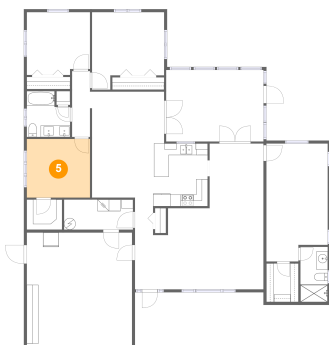

5 Floor 1 - Bedroom

Dimensions: 10'11" x 10'1"
Area: 110 sq. ft
Counted as Living Area:
Yes

Heated: Yes
Finished: Yes
Enclosed: Yes
Contiguous:
Yes
Permitted: Yes
Wet Space: No
Addition: No
Conversion: No