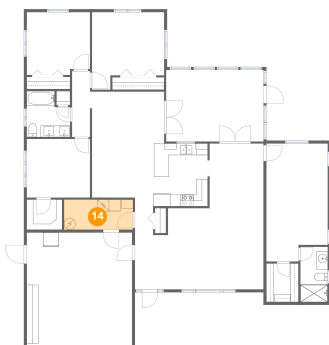

14 Floor 1 - Laundry

Dimensions: 11'11" x 5'2"
Area: 62 sq. ft
Counted as Living Area:
Yes

Heated: Yes
Finished: Yes
Enclosed: Yes
Contiguous:
Yes
Permitted: Yes
Wet Space: No
Addition: No
Conversion: No