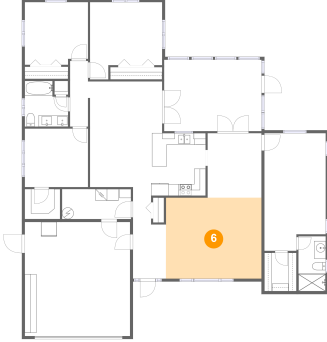

## 5 Floor 1 - Bedroom

Dimensions: 10'11" x 10'1"  
Area: 110 sq. ft  
Counted as Living Area:  
Yes

Heated: Yes  
Finished: Yes  
Enclosed: Yes  
Contiguous:  
Yes  
Permitted: Yes  
Wet Space: No  
Addition: No  
Conversion: No

**12903 Mia Circle, Anona, Largo, Pinellas County,  
Florida, United States, 33774**

**6 Floor 1 - Living Room**

**Dimensions:** 16'6" x 14'0"  
**Area:** 231 sq. ft  
**Counted as Living Area:**  
Yes

**Heated:** Yes  
**Finished:** Yes  
**Enclosed:** Yes  
**Contiguous:**  
Yes  
**Permitted:** Yes  
**Wet Space:** No  
**Addition:** No  
**Conversion:** No