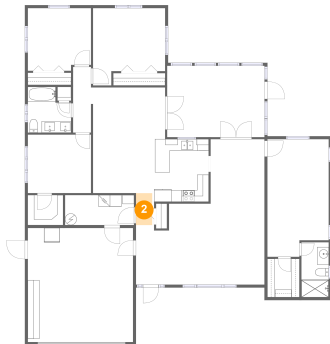

2 Floor 1 - Hall

Dimensions: 2'10" x 5'6"
Area: 15 sq. ft
Counted as Living Area:
Yes

Heated: Yes
Finished: Yes
Enclosed: Yes
Contiguous:
Yes
Permitted: Yes
Wet Space: No
Addition: No
Conversion: No