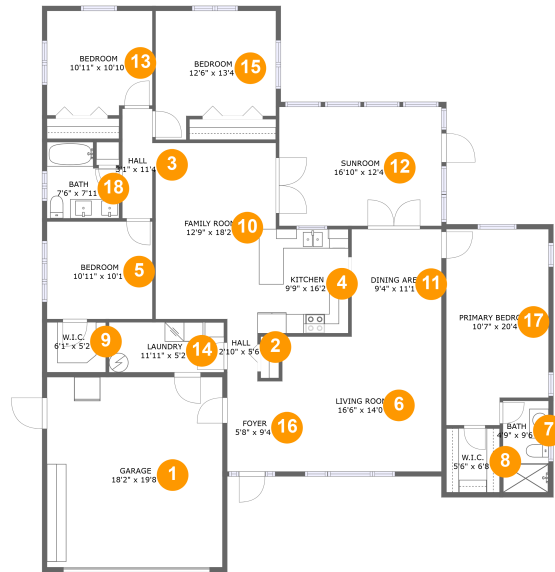

## Property Summary

1 floors

4 bedrooms

2 bathrooms

2,373 total sqft

1 garages

1,991 Gross Living Area sqft

**12903 Mia Circle, Anona, Largo, Pinellas County, Florida, United States, 33774**

**Room Dimensions**

Floor 1

Total sqft: 2373

Living area: 1991

#	Room name	Dimensions	Area (sqft)	Counted as Living Area
1	Garage	18'2" x 19'8"	358 sq. ft	No
2	Hall	2'10" x 5'6"	15 sq. ft	Yes
3	Hall	3'1" x 11'4"	35 sq. ft	Yes
4	Kitchen	9'9" x 16'2"	110 sq. ft	Yes
5	Bedroom	10'11" x 10'1"	110 sq. ft	Yes
6	Living Room	16'6" x 14'0"	231 sq. ft	Yes
7	Bath	4'9" x 9'6"	45 sq. ft	Yes
8	W.i.c.	5'6" x 6'8"	37 sq. ft	Yes
9	W.i.c.	6'1" x 5'2"	32 sq. ft	Yes
10	Family Room	12'9" x 18'2"	207 sq. ft	Yes
11	Dining Area	9'4" x 11'1"	104 sq. ft	Yes

**12903 Mia Circle, Anona, Largo, Pinellas County,  
Florida, United States, 33774**

#	Room name	Dimensions	Area (sqft)	Counted as Living Area
12	Sunroom	16'10" x 12'4"	207 sq. ft	Yes
13	Bedroom	10'11" x 10'10"	115 sq. ft	Yes
14	Laundry	11'11" x 5'2"	62 sq. ft	Yes
15	Bedroom	12'6" x 13'4"	144 sq. ft	Yes
16	Foyer	5'8" x 9'4"	53 sq. ft	Yes
17	Primary Bedroom	10'7" x 20'4"	201 sq. ft	Yes
18	Bath	7'6" x 7'11"	52 sq. ft	Yes

**12903 Mia Circle, Anona, Largo, Pinellas County,  
Florida, United States, 33774**

**18 Floor 1 - Bath**

**Dimensions:** 7'6" x 7'11"  
**Area:** 52 sq. ft  
**Counted as Living Area:**  
Yes

**Heated:** Yes  
**Finished:** Yes  
**Enclosed:** Yes  
**Contiguous:**  
Yes  
**Permitted:** Yes  
**Wet Space:** Yes  
**Addition:** No  
**Conversion:** No