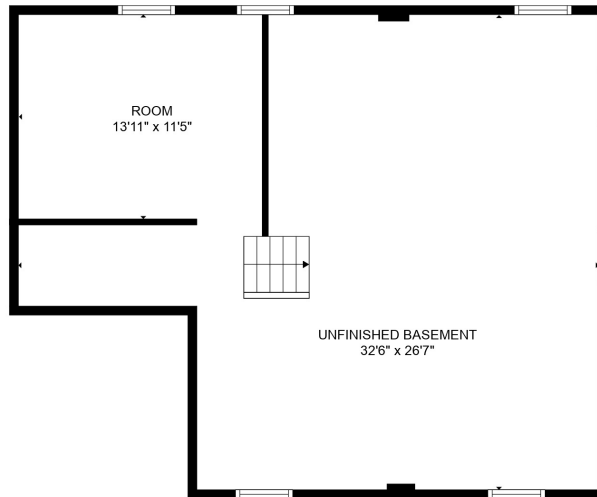

FLOOR 2

FLOOR 3

FLOOR 1

Total scanned area: 2084 sq. ft

Total scanned area: 2084 sq. ft

MEASUREMENTS ARE CALCULATED BY CUBICASA TECHNOLOGY. DEEMED HIGHLY RELIABLE BUT NOT GUARANTEED.

Total scanned area: 2084 sq. ft

MEASUREMENTS ARE CALCULATED BY CUBICASA TECHNOLOGY. DEEMED HIGHLY RELIABLE BUT NOT GUARANTEED.

ROOM
13'11" x 11'5"

UNFINISHED BASEMENT
32'6" x 26'7"

Total scanned area: 2084 sq. ft

MEASUREMENTS ARE CALCULATED BY CUBICASA TECHNOLOGY. DEEMED HIGHLY RELIABLE BUT NOT GUARANTEED.