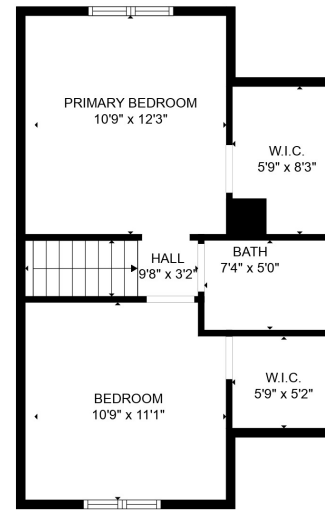

FLOOR 2

FLOOR 3

FLOOR 1

Total scanned area: 2084 sq. ft

Total scanned area: 2084 sq. ft

MEASUREMENTS ARE CALCULATED BY CUBICASA TECHNOLOGY. DEEMED HIGHLY RELIABLE BUT NOT GUARANTEED.

Total scanned area: 2084 sq. ft

MEASUREMENTS ARE CALCULATED BY CUBICASA TECHNOLOGY. DEEMED HIGHLY RELIABLE BUT NOT GUARANTEED.

ROOM
13'11" x 11'5"

UNFINISHED BASEMENT
32'6" x 26'7"

Total scanned area: 2084 sq. ft

MEASUREMENTS ARE CALCULATED BY CUBICASA TECHNOLOGY. DEEMED HIGHLY RELIABLE BUT NOT GUARANTEED.