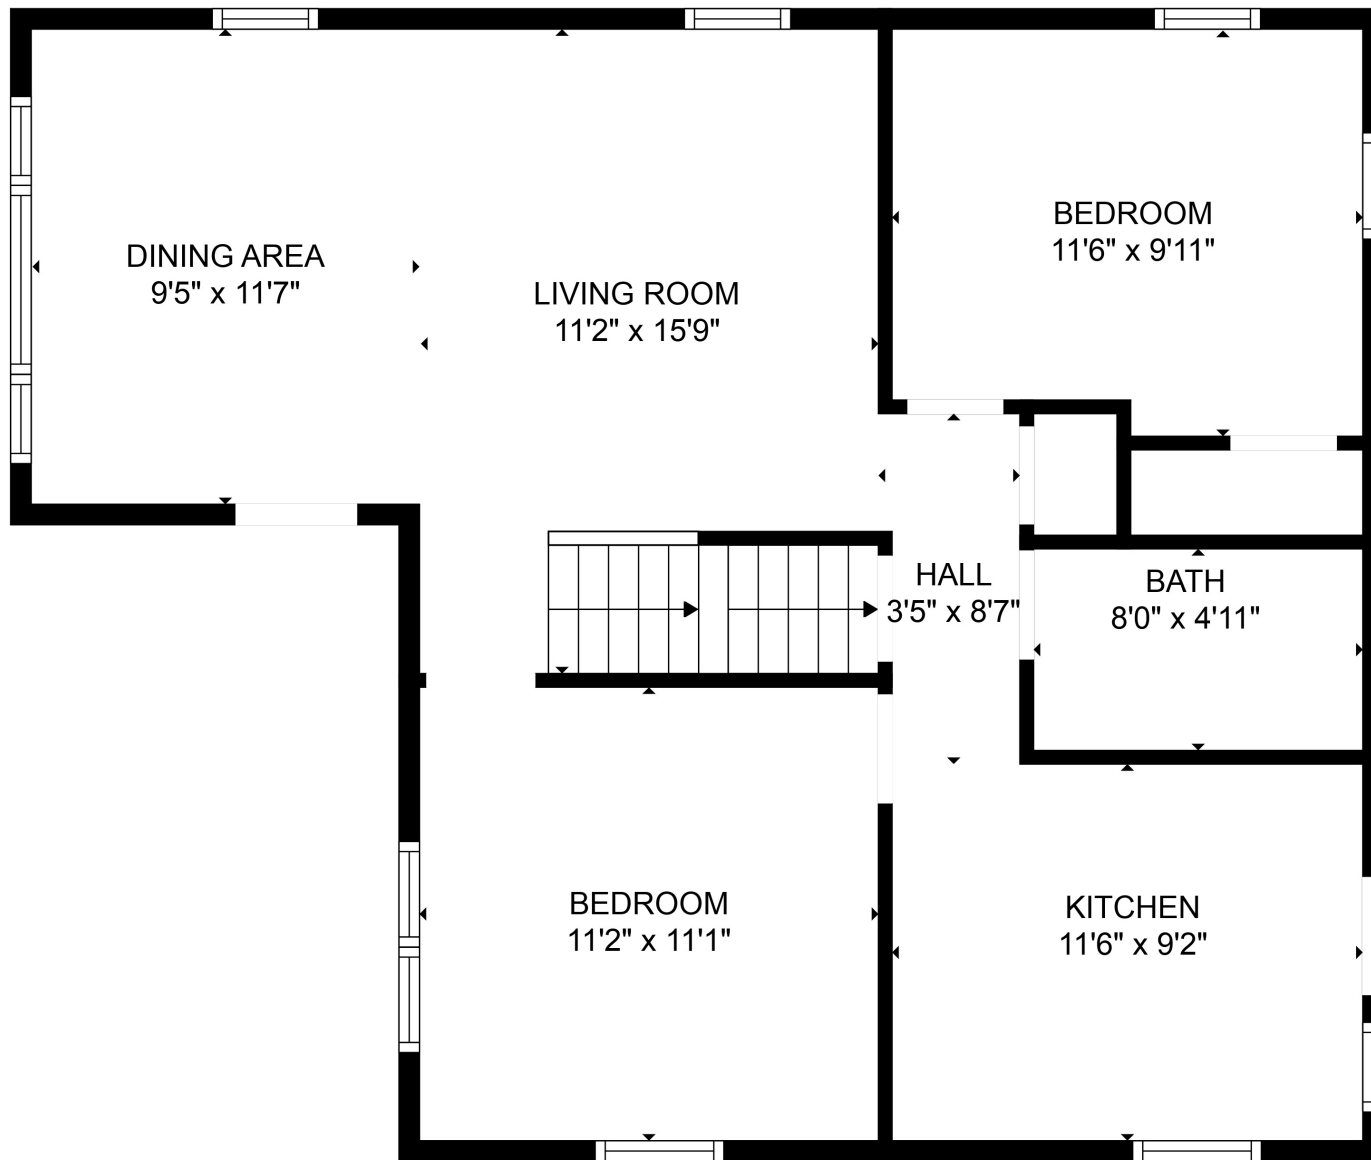

FLOOR 2

FLOOR 3

FLOOR 1

Total scanned area: 2084 sq. ft

Total scanned area: 2084 sq. ft

MEASUREMENTS ARE CALCULATED BY CUBICASA TECHNOLOGY. DEEMED HIGHLY RELIABLE BUT NOT GUARANTEED.

Total scanned area: 2084 sq. ft

MEASUREMENTS ARE CALCULATED BY CUBICASA TECHNOLOGY. DEEMED HIGHLY RELIABLE BUT NOT GUARANTEED.

ROOM
13'11" x 11'5"

UNFINISHED BASEMENT
32'6" x 26'7"

Total scanned area: 2084 sq. ft

MEASUREMENTS ARE CALCULATED BY CUBICASA TECHNOLOGY. DEEMED HIGHLY RELIABLE BUT NOT GUARANTEED.