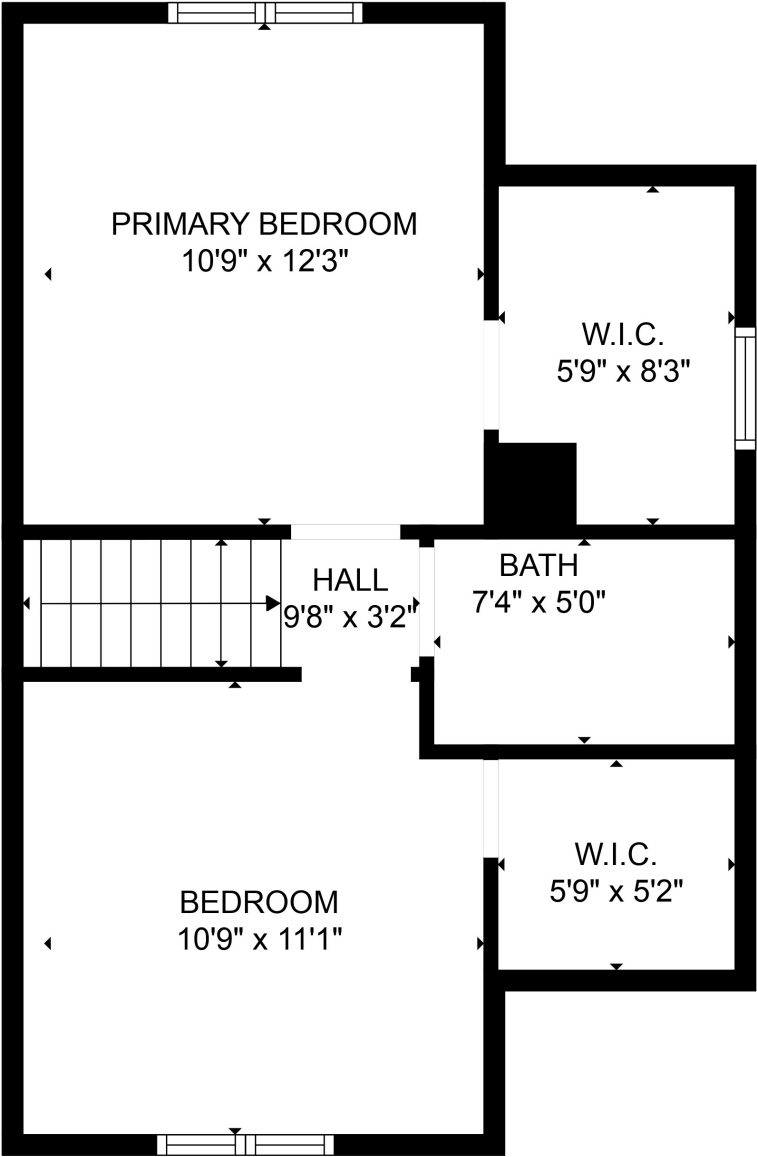

Total scanned area: 2084 sq. ft