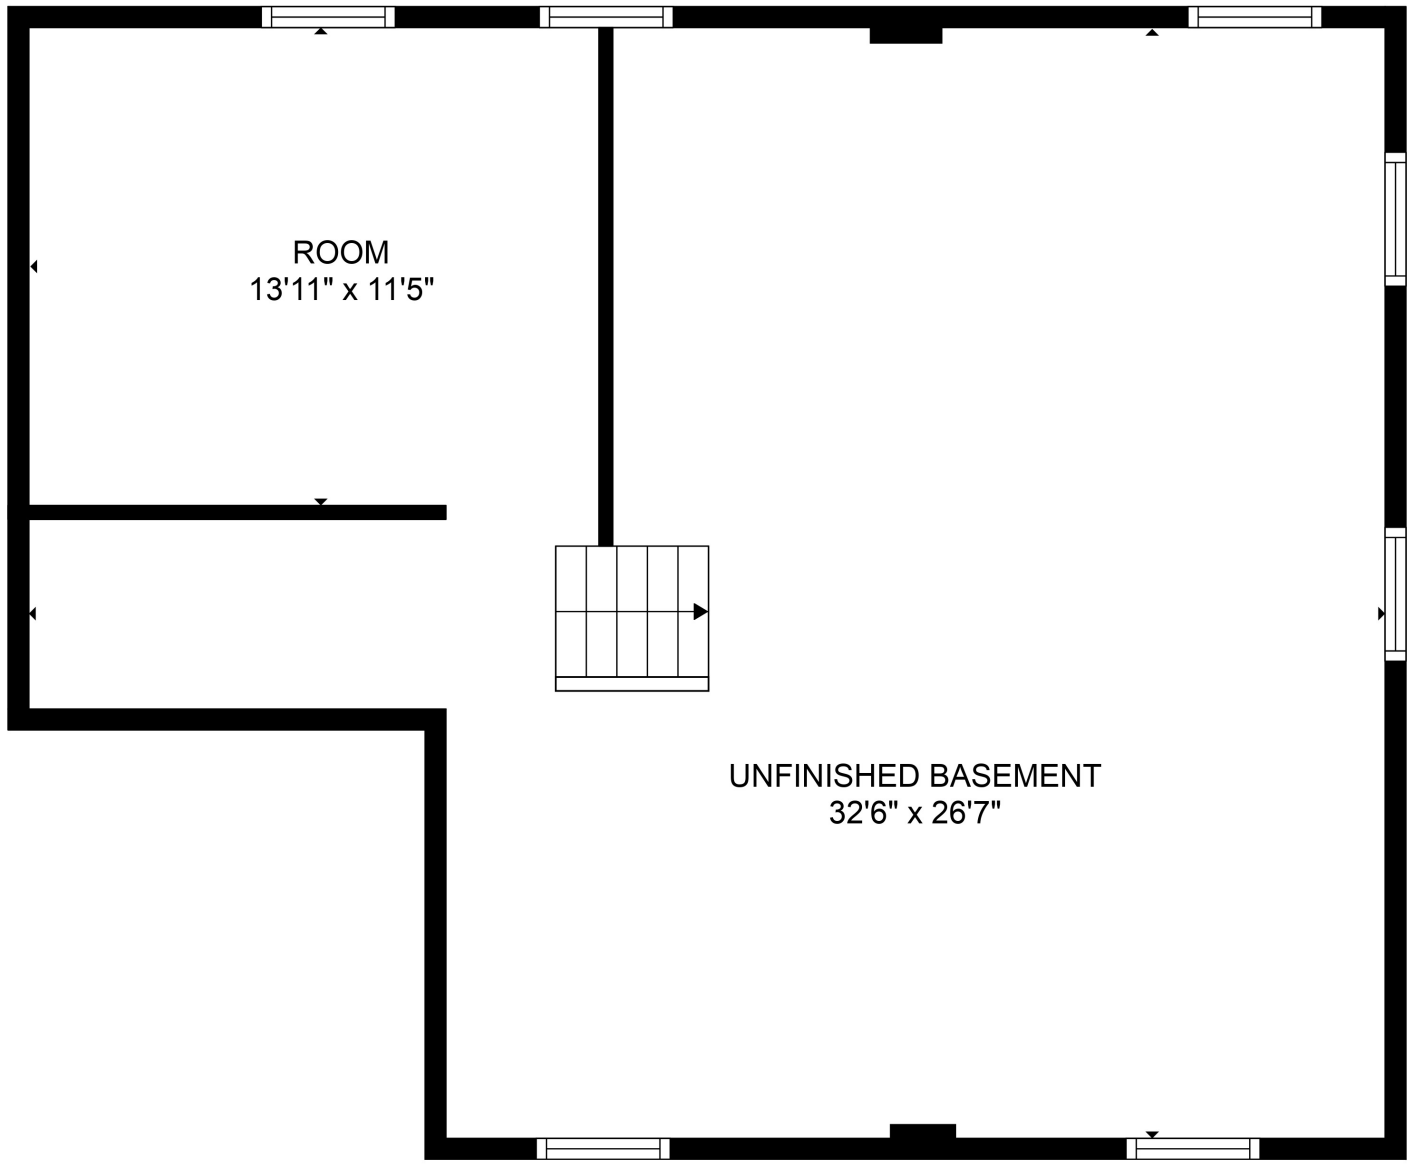

FLOOR 2

FLOOR 3

FLOOR 1

Total scanned area: 2084 sq. ft

Total scanned area: 2084 sq. ft

MEASUREMENTS ARE CALCULATED BY CUBICASA TECHNOLOGY. DEEMED HIGHLY RELIABLE BUT NOT GUARANTEED.

Total scanned area: 2084 sq. ft

MEASUREMENTS ARE CALCULATED BY CUBICASA TECHNOLOGY. DEEMED HIGHLY RELIABLE BUT NOT GUARANTEED.

ROOM
13'11" x 11'5"

UNFINISHED BASEMENT
32'6" x 26'7"

Total scanned area: 2084 sq. ft

MEASUREMENTS ARE CALCULATED BY CUBICASA TECHNOLOGY. DEEMED HIGHLY RELIABLE BUT NOT GUARANTEED.