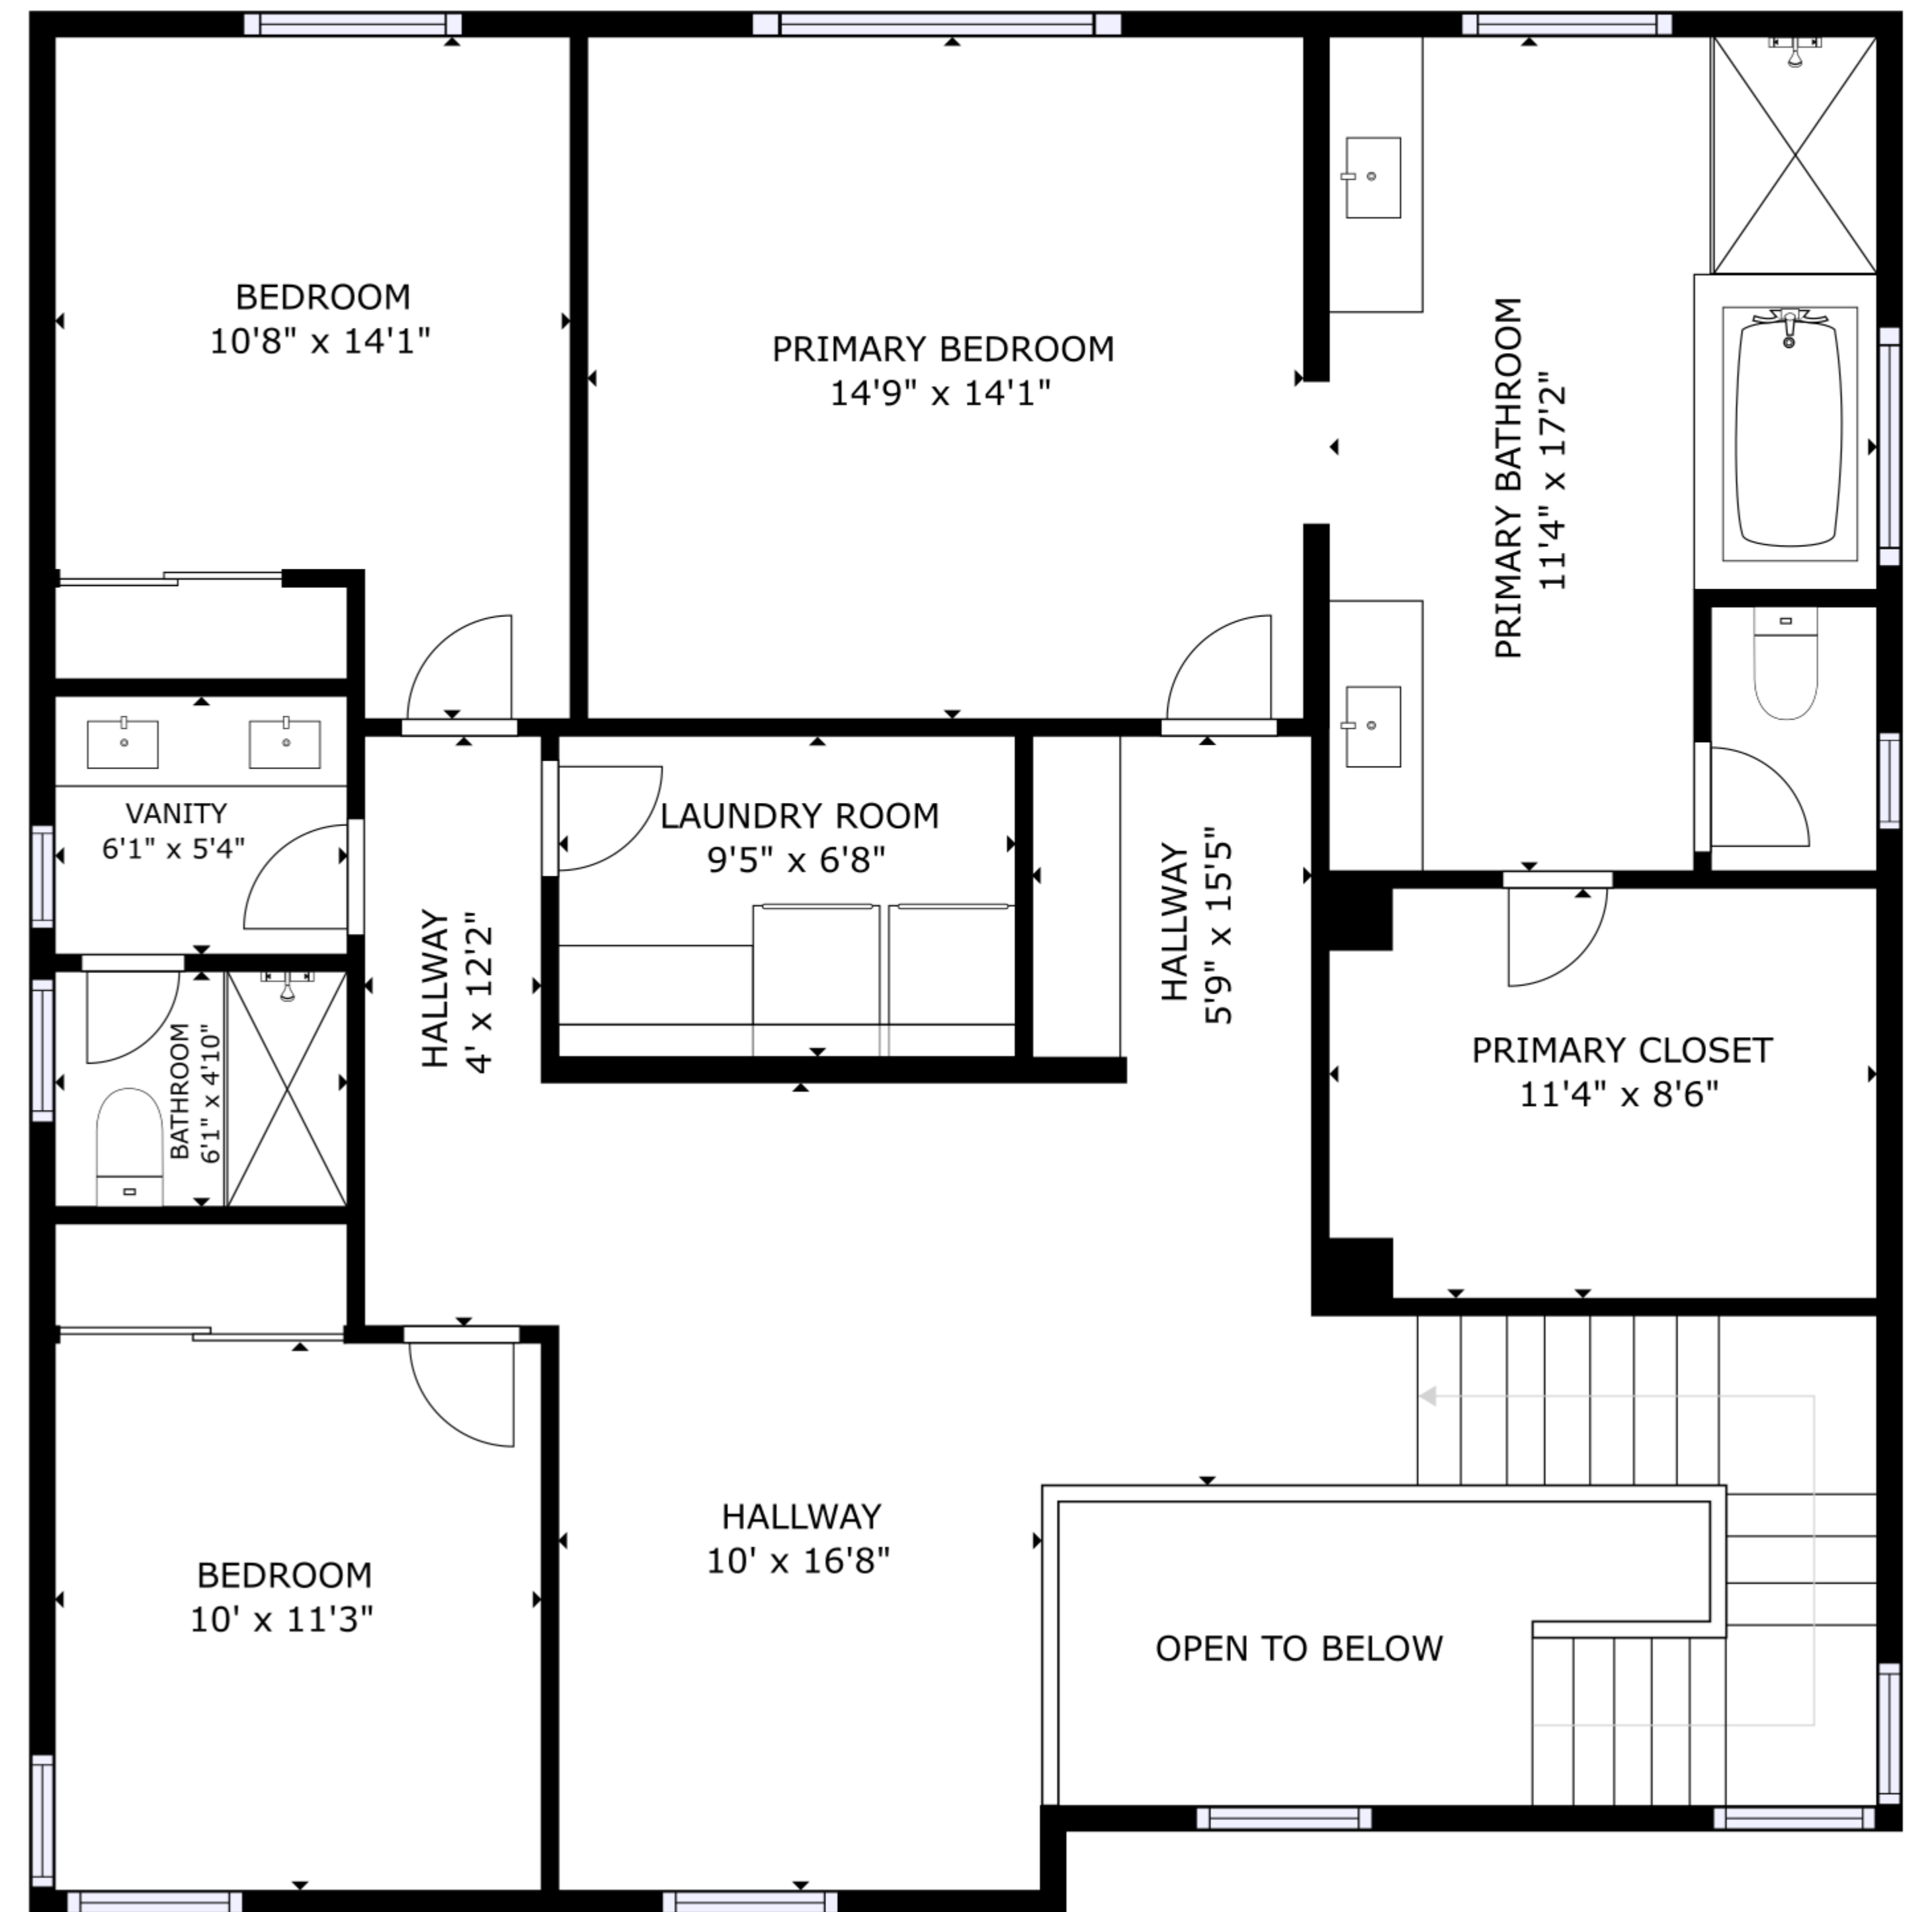

FLOOR 1

FLOOR 2

GROSS INTERNAL AREA
 FLOOR 1: 1495 sq ft, FLOOR 2: 1305 sq ft
 TOTAL: 2800 sq ft
 SIZES AND DIMENSIONS ARE APPROXIMATE, ACTUAL MAY VARY.