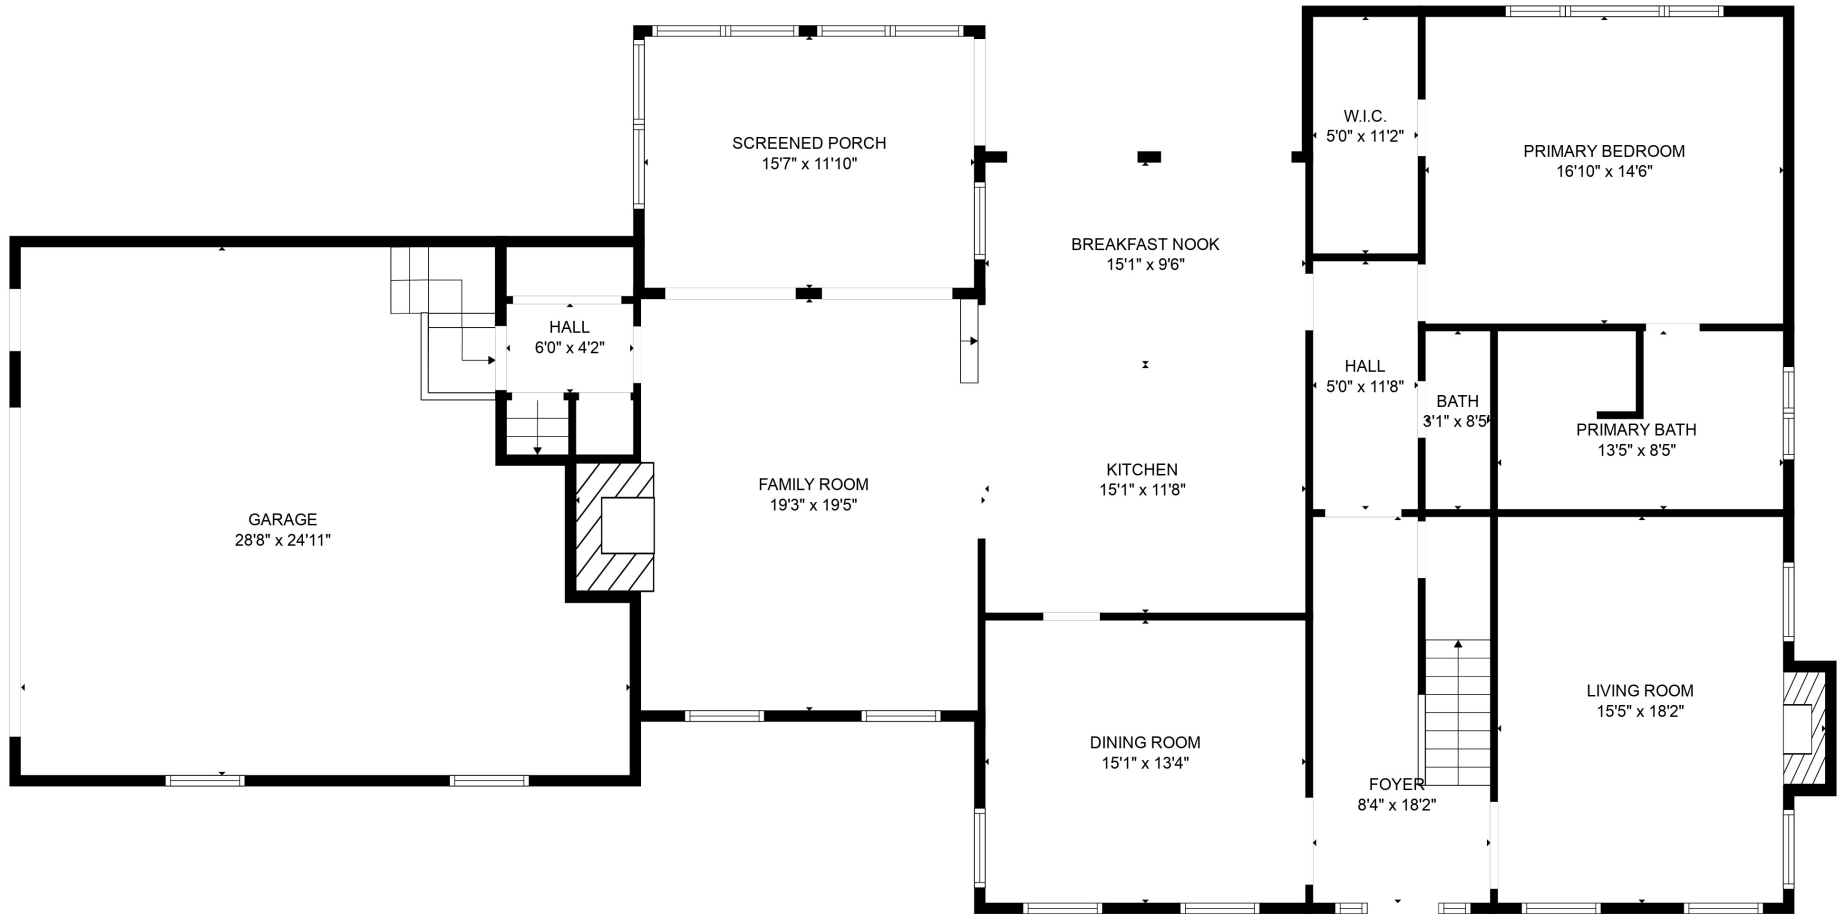

FLOOR 2

FLOOR 3

FLOOR 1

Total scanned area: 5615 sq. ft

SIZES AND DIMENSIONS ARE APPROXIMATE. ACTUAL MAY VARY.

ATTIC
37'7" x 27'10"

Total scanned area: 5615 sq. ft

SIZES AND DIMENSIONS ARE APPROXIMATE. ACTUAL MAY VARY.

Total scanned area: 5615 sq. ft

SIZES AND DIMENSIONS ARE APPROXIMATE. ACTUAL MAY VARY.

Total scanned area: 5615 sq. ft

SIZES AND DIMENSIONS ARE APPROXIMATE. ACTUAL MAY VARY.