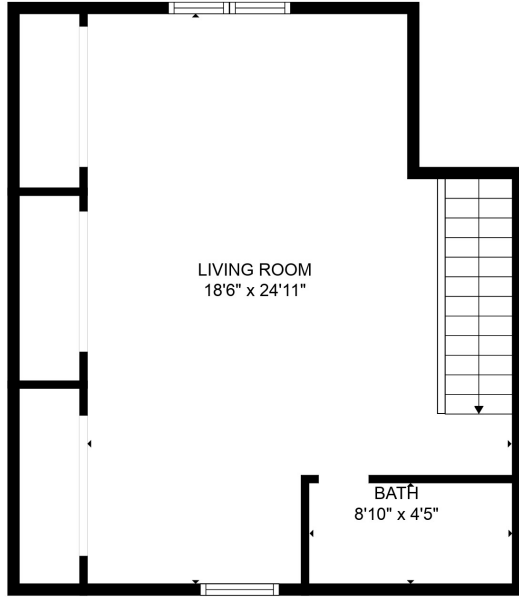

FLOOR 2

FLOOR 3

FLOOR 1

Total scanned area: 5615 sq. ft

SIZES AND DIMENSIONS ARE APPROXIMATE. ACTUAL MAY VARY.

ATTIC
37'7" x 27'10"

Total scanned area: 5615 sq. ft

SIZES AND DIMENSIONS ARE APPROXIMATE. ACTUAL MAY VARY.

Total scanned area: 5615 sq. ft

SIZES AND DIMENSIONS ARE APPROXIMATE. ACTUAL MAY VARY.

Total scanned area: 5615 sq. ft

SIZES AND DIMENSIONS ARE APPROXIMATE. ACTUAL MAY VARY.