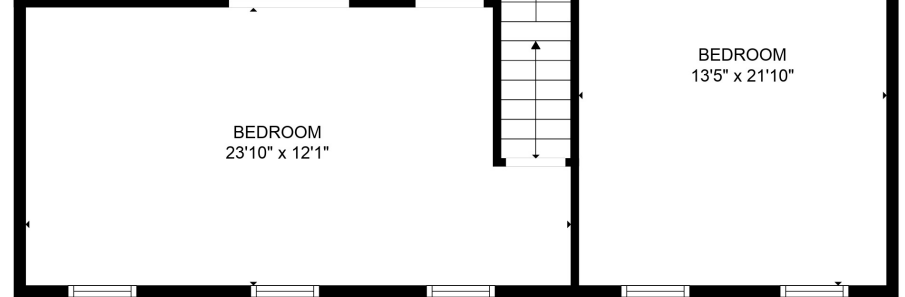

FLOOR 2

FLOOR 3

FLOOR 1

Total scanned area: 5615 sq. ft

SIZES AND DIMENSIONS ARE APPROXIMATE. ACTUAL MAY VARY.

ATTIC
37'7" x 27'10"

Total scanned area: 5615 sq. ft

SIZES AND DIMENSIONS ARE APPROXIMATE. ACTUAL MAY VARY.

Total scanned area: 5615 sq. ft

SIZES AND DIMENSIONS ARE APPROXIMATE. ACTUAL MAY VARY.

Total scanned area: 5615 sq. ft

SIZES AND DIMENSIONS ARE APPROXIMATE. ACTUAL MAY VARY.