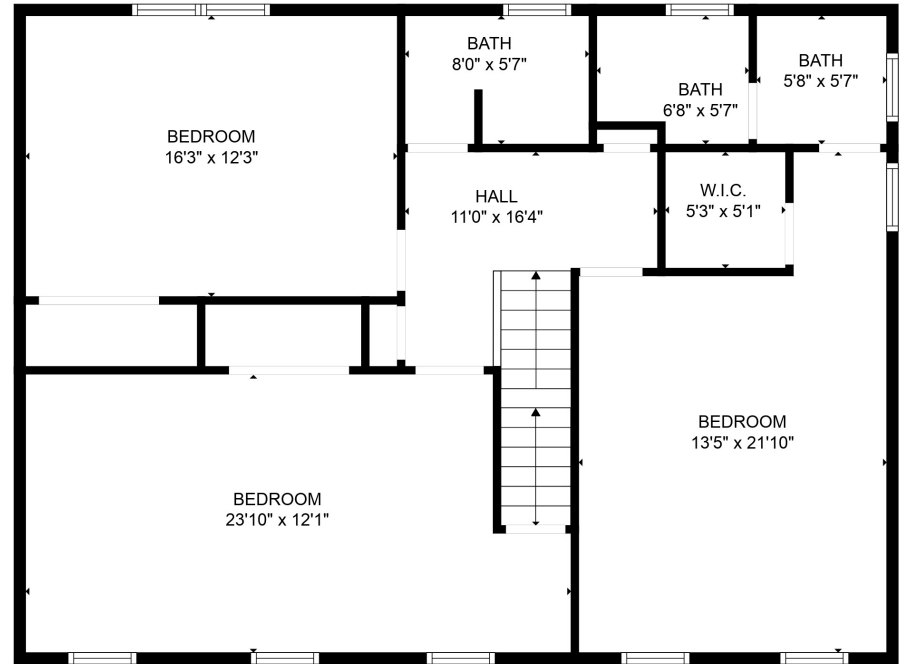

FLOOR 2

FLOOR 3

FLOOR 1

Total scanned area: 5615 sq. ft

SIZES AND DIMENSIONS ARE APPROXIMATE. ACTUAL MAY VARY.

ATTIC
37'7" x 27'10"

Total scanned area: 5615 sq. ft

SIZES AND DIMENSIONS ARE APPROXIMATE. ACTUAL MAY VARY.

Total scanned area: 5615 sq. ft

SIZES AND DIMENSIONS ARE APPROXIMATE. ACTUAL MAY VARY.

Total scanned area: 5615 sq. ft

SIZES AND DIMENSIONS ARE APPROXIMATE. ACTUAL MAY VARY.