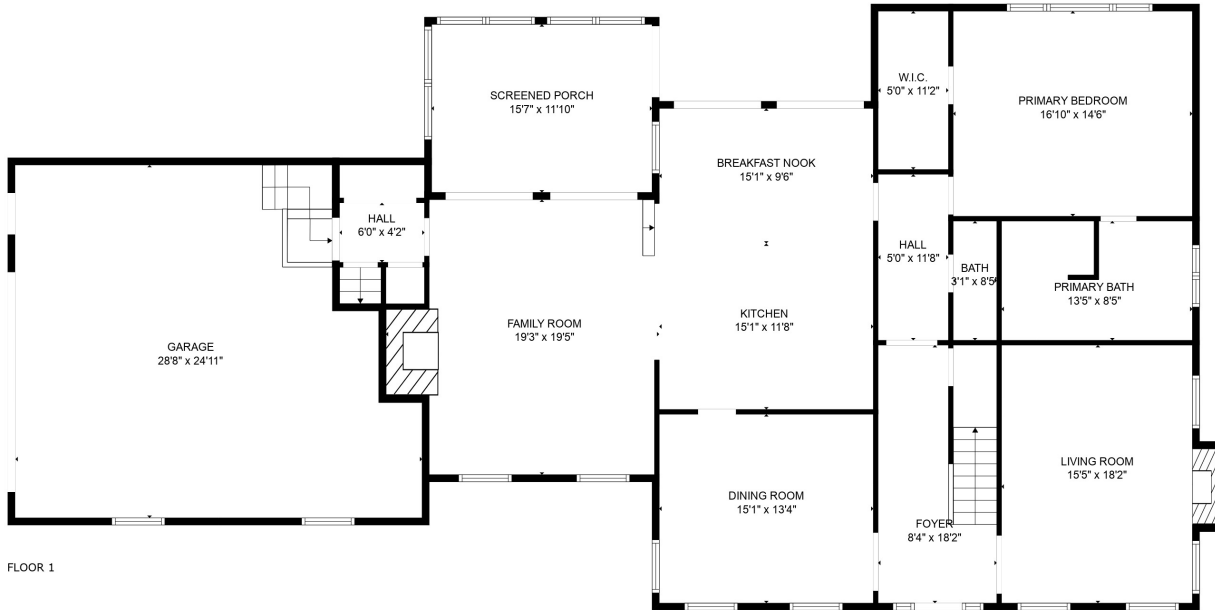

FLOOR 2

FLOOR 3

FLOOR 1

Total scanned area: 5615 sq. ft

SIZES AND DIMENSIONS ARE APPROXIMATE. ACTUAL MAY VARY.

ATTIC
37'7" x 27'10"

Total scanned area: 5615 sq. ft

SIZES AND DIMENSIONS ARE APPROXIMATE. ACTUAL MAY VARY.

Total scanned area: 5615 sq. ft

SIZES AND DIMENSIONS ARE APPROXIMATE. ACTUAL MAY VARY.

Total scanned area: 5615 sq. ft

SIZES AND DIMENSIONS ARE APPROXIMATE. ACTUAL MAY VARY.