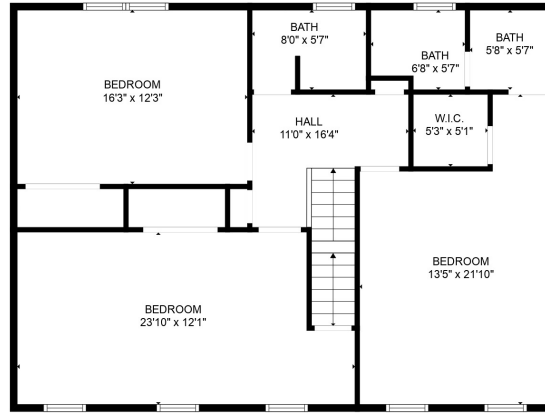

FLOOR 2

FLOOR 3

FLOOR 1

Total scanned area: 5615 sq. ft

SIZES AND DIMENSIONS ARE APPROXIMATE. ACTUAL MAY VARY.

ATTIC
37'7" x 27'10"

Total scanned area: 5615 sq. ft

SIZES AND DIMENSIONS ARE APPROXIMATE. ACTUAL MAY VARY.

Total scanned area: 5615 sq. ft

SIZES AND DIMENSIONS ARE APPROXIMATE. ACTUAL MAY VARY.

Total scanned area: 5615 sq. ft

SIZES AND DIMENSIONS ARE APPROXIMATE. ACTUAL MAY VARY.