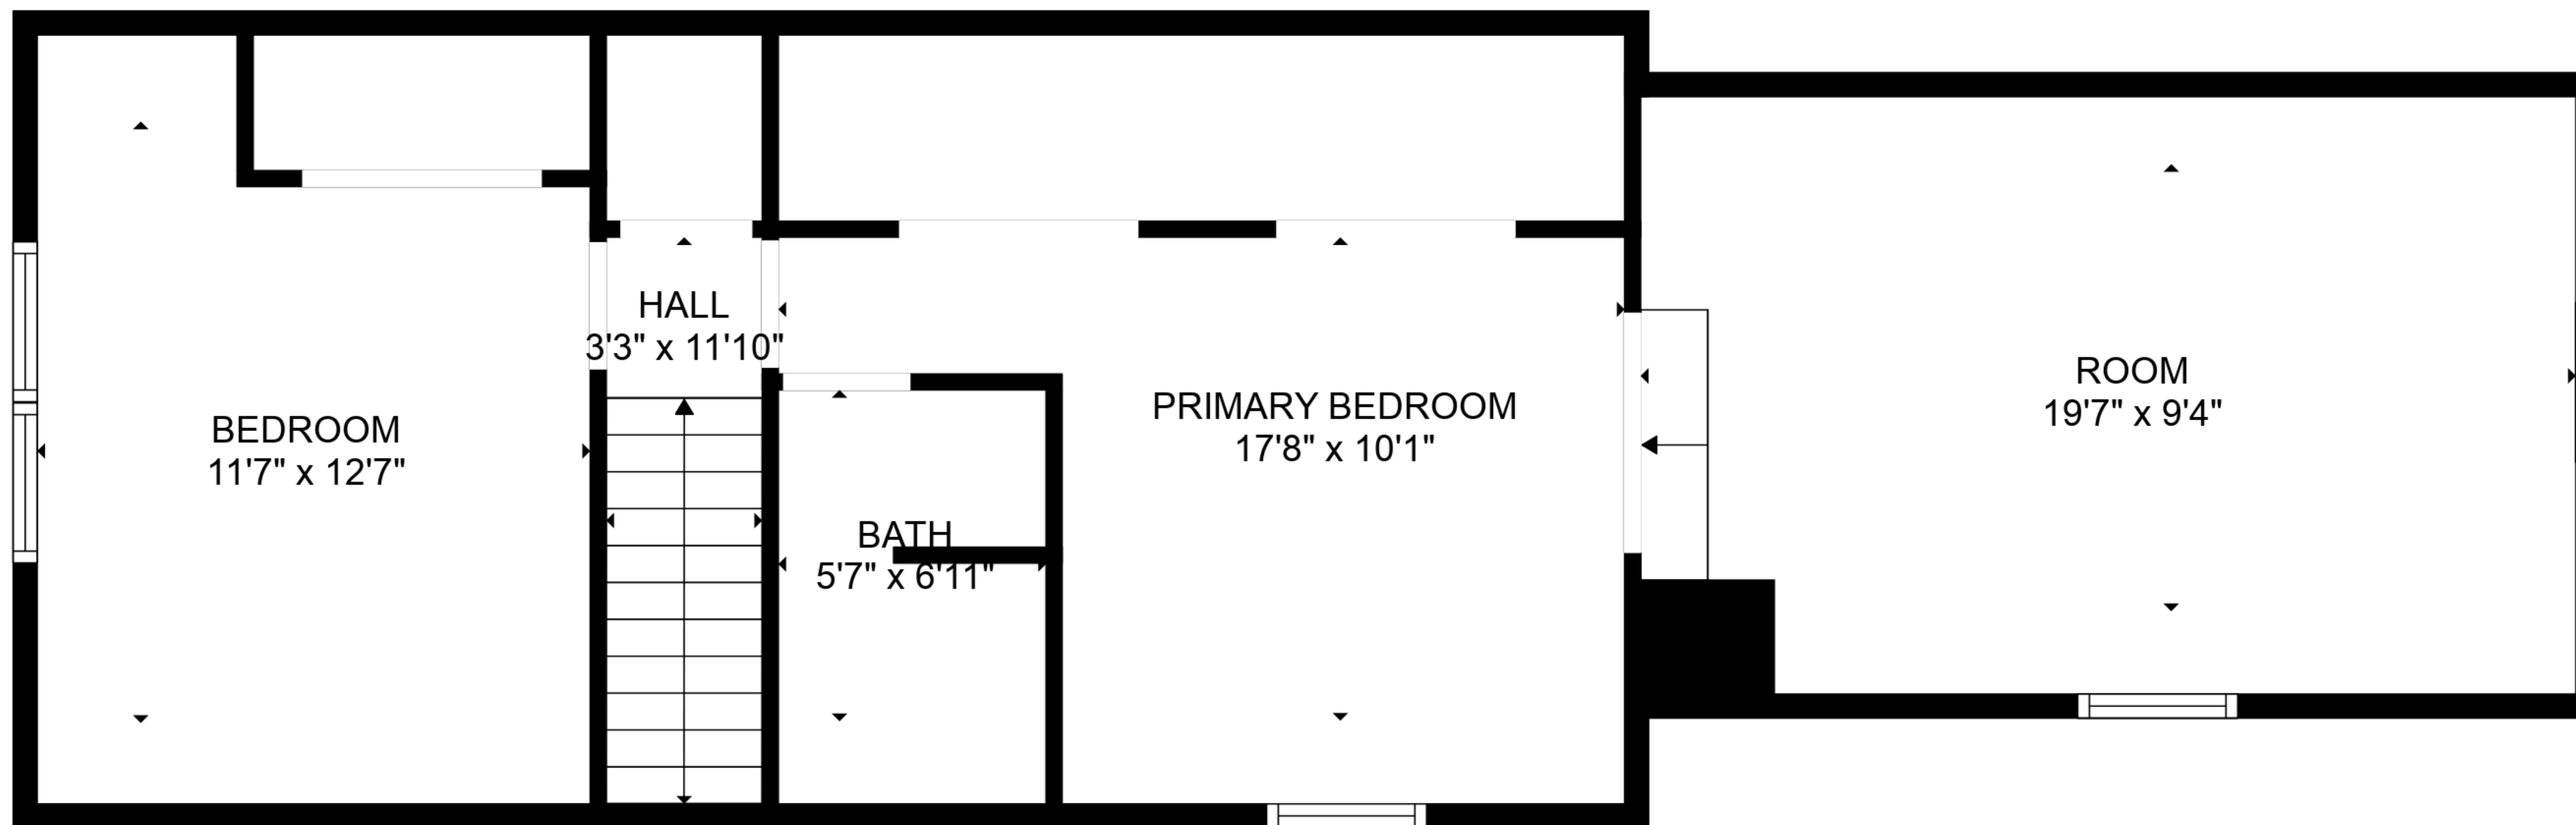

Total scanned area: 2132 sq. ft

SIZES AND DIMENSIONS ARE APPROXIMATE. ACTUAL MAY VARY.

Total scanned area: 2132 sq. ft

SIZES AND DIMENSIONS ARE APPROXIMATE. ACTUAL MAY VARY.

FLOOR 2

FLOOR 1

Total scanned area: 2132 sq. ft

SIZES AND DIMENSIONS ARE APPROXIMATE. ACTUAL MAY VARY.