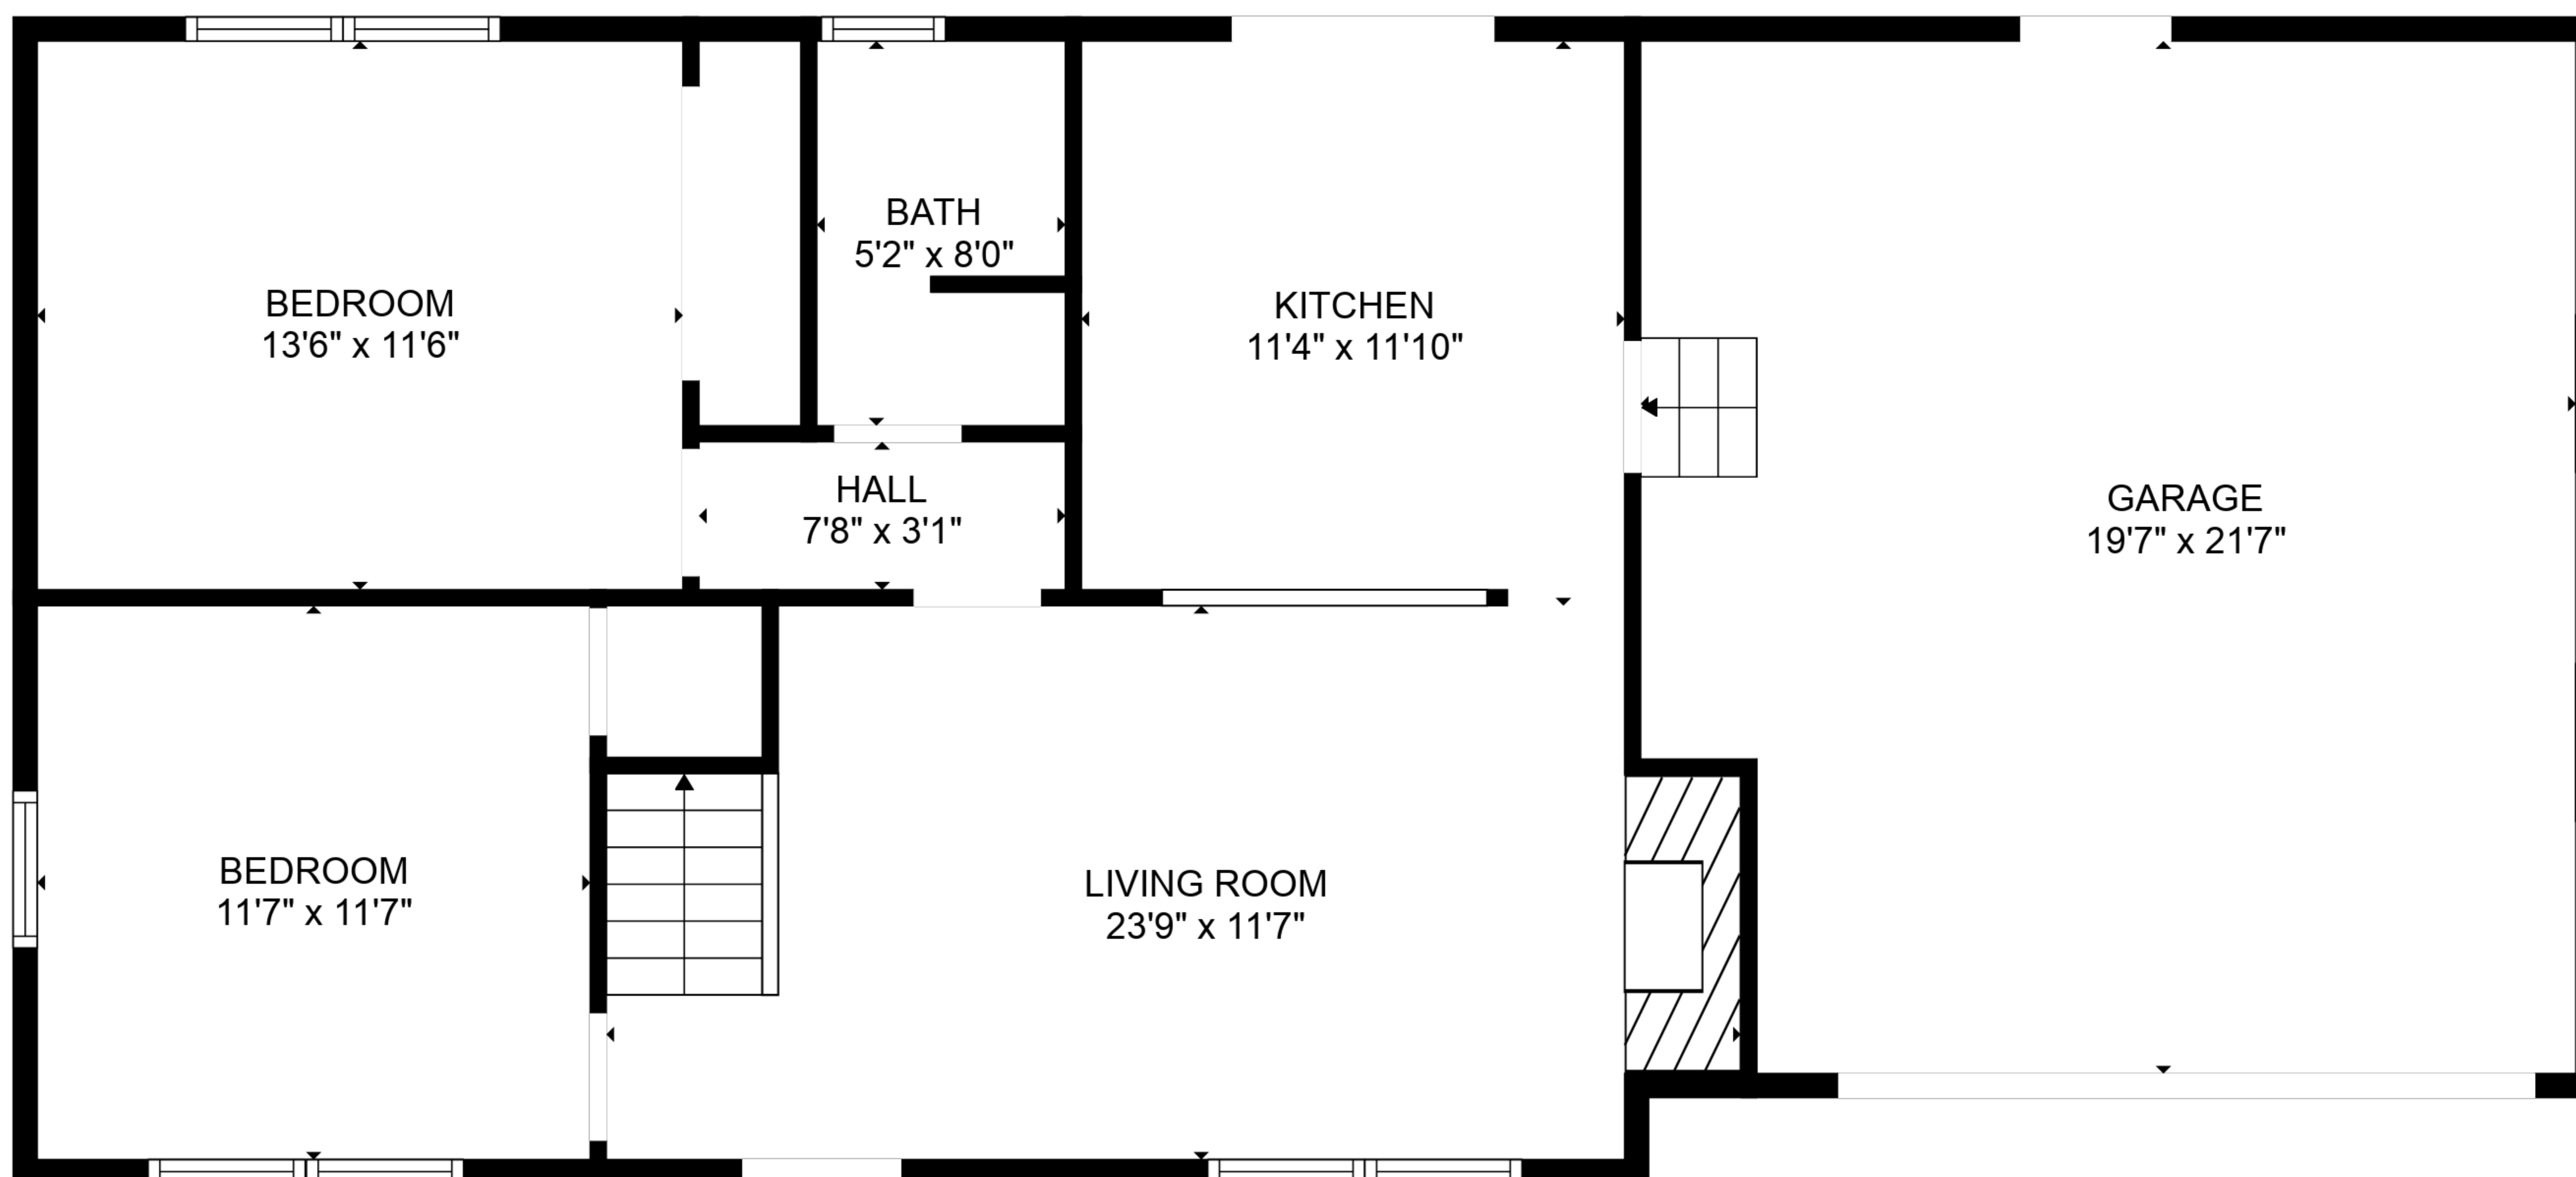

Total scanned area: 2132 sq. ft

SIZES AND DIMENSIONS ARE APPROXIMATE. ACTUAL MAY VARY.

Total scanned area: 2132 sq. ft

SIZES AND DIMENSIONS ARE APPROXIMATE. ACTUAL MAY VARY.

FLOOR 2

FLOOR 1

Total scanned area: 2132 sq. ft

SIZES AND DIMENSIONS ARE APPROXIMATE. ACTUAL MAY VARY.