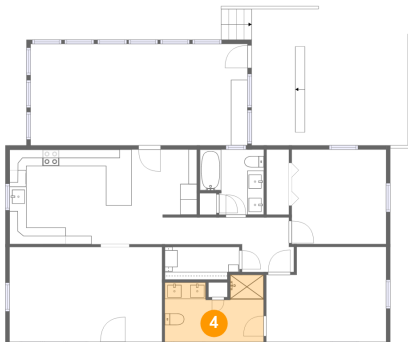

2 Floor 1 - Living Room

Dimensions: 18'4" x 11'5"
Area: 209 sq. ft
Counted as living area: Yes

Heated: Yes
Finished: Yes
Enclosed: Yes
Contiguous: Yes
Permitted: Yes
Wet space: No
Addition: No
Conversion: No

4432 Strong Road, Mascot, Knox County, Tennessee, United States, 37806

3 Floor 1 - Outdoor

Dimensions: 18'9" x 16'5"
Area: 321 sq. ft
Counted as living area: No

Heated: No
Finished: Yes
Enclosed: No
Contiguous: Yes
Permitted: Yes
Wet space: No
Addition: No
Conversion: No

4 Floor 1 - Bath

Dimensions: 11'10" x 8'0"
Area: 82 sq. ft
Counted as living area: Yes

Heated: Yes
Finished: Yes
Enclosed: Yes
Contiguous: Yes
Permitted: Yes
Wet space: Yes
Addition: No
Conversion: No

5 Floor 1 - Bath

Dimensions: 7'8" x 7'10"
Area: 53 sq. ft
Counted as living area: Yes

Heated: Yes
Finished: Yes
Enclosed: Yes
Contiguous: Yes
Permitted: Yes
Wet space: Yes
Addition: No
Conversion: No

4432 Strong Road, Mascot, Knox County, Tennessee,
United States, 37806