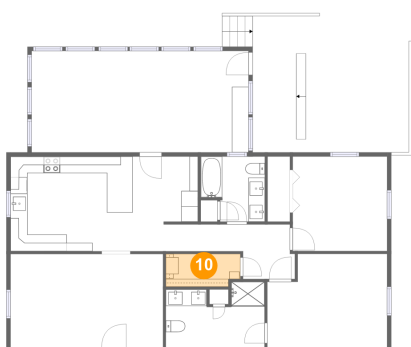

10 Floor 1 - Cl

Dimensions: 8'11" x 3'11"
Area: 34 sq. ft
Counted as living area: Yes

Heated: Yes
Finished: Yes
Enclosed: Yes
Contiguous: Yes
Permitted: Yes
Wet space: No
Addition: No
Conversion: No