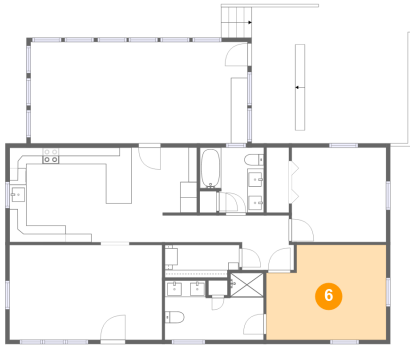

4432 Strong Road, Mascot, Knox County, Tennessee,
United States, 37806

6 Floor 1 - Bedroom

Dimensions: 14'4" x 11'5"
Area: 152 sq. ft
Counted as living area: Yes

Heated: Yes
Finished: Yes
Enclosed: Yes
Contiguous: Yes
Permitted: Yes
Wet space: No
Addition: No
Conversion: No