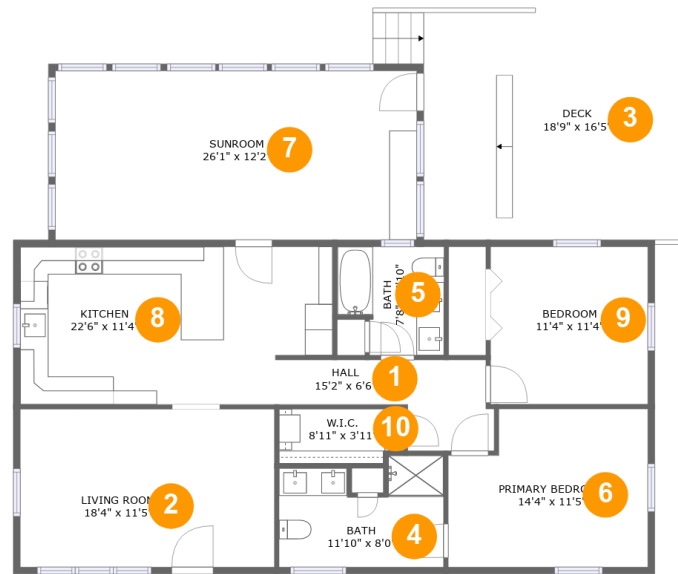

 **1,115**
Gross living
area sqft

 **1,779**
Total sqft

4432 Strong Road, Mascot, Knox County, Tennessee, United States, 37806

Room dimensions

Floor 1

Total sqft: 1779

Living area: 1115

#		Dimensions	sqft	Counted as living area
1	Hall	15'2" x 6'6"	70 sq. ft	Yes
2	Living Room	18'4" x 11'5"	209 sq. ft	Yes
3	Outdoor	18'9" x 16'5"	321 sq. ft	No
4	Bath	11'10" x 8'0"	82 sq. ft	Yes
5	Bath	7'8" x 7'10"	53 sq. ft	Yes
6	Bedroom	14'4" x 11'5"	152 sq. ft	Yes
7	Room	26'1" x 12'2"	318 sq. ft	No
8	Kitchen	22'6" x 11'4"	242 sq. ft	Yes
9	Bedroom	11'4" x 11'4"	129 sq. ft	Yes
10	Cl	8'11" x 3'11"	34 sq. ft	Yes

2 Floor 1 - Living Room

Dimensions: 18'4" x 11'5"
Area: 209 sq. ft
Counted as living area: Yes

Heated: Yes
Finished: Yes
Enclosed: Yes
Contiguous: Yes
Permitted: Yes
Wet space: No
Addition: No
Conversion: No

Dimensions: 7'8" x 7'10"
Area: 53 sq. ft
Counted as living area: Yes

Heated: Yes
Finished: Yes
Enclosed: Yes
Contiguous: Yes
Permitted: Yes
Wet space: Yes
Addition: No
Conversion: No

4432 Strong Road, Mascot, Knox County, Tennessee,
United States, 37806

Dimensions: 22'6" x 11'4"
Area: 242 sq. ft
Counted as living area: Yes

Heated: Yes
Finished: Yes
Enclosed: Yes
Contiguous: Yes
Permitted: Yes
Wet space: No
Addition: No
Conversion: No

**4432 Strong Road, Mascot, Knox County, Tennessee,
United States, 37806**