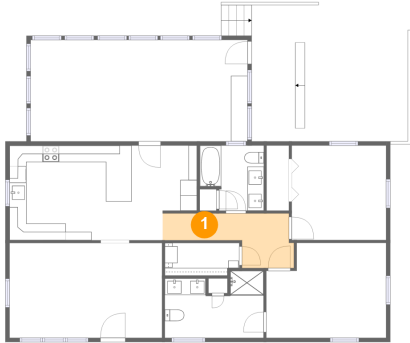

 **1,115**
Gross living
area sqft

 **1,779**
Total sqft

4432 Strong Road, Mascot, Knox County, Tennessee, United States, 37806

Room dimensions

Floor 1

Total sqft: 1779

Living area: 1115

#		Dimensions	sqft	Counted as living area
1	Hall	15'2" x 6'6"	70 sq. ft	Yes
2	Living Room	18'4" x 11'5"	209 sq. ft	Yes
3	Outdoor	18'9" x 16'5"	321 sq. ft	No
4	Bath	11'10" x 8'0"	82 sq. ft	Yes
5	Bath	7'8" x 7'10"	53 sq. ft	Yes
6	Bedroom	14'4" x 11'5"	152 sq. ft	Yes
7	Room	26'1" x 12'2"	318 sq. ft	No
8	Kitchen	22'6" x 11'4"	242 sq. ft	Yes
9	Bedroom	11'4" x 11'4"	129 sq. ft	Yes
10	Cl	8'11" x 3'11"	34 sq. ft	Yes

**4432 Strong Road, Mascot, Knox County, Tennessee,
United States, 37806**

1 Floor 1 - Hall

Dimensions: 15'2" x 6'6"
Area: 70 sq. ft
Counted as living area: Yes

Heated: Yes
Finished: Yes
Enclosed: Yes
Contiguous: Yes
Permitted: Yes
Wet space: No
Addition: No
Conversion: No

2 Floor 1 - Living Room

Dimensions: 18'4" x 11'5"
Area: 209 sq. ft
Counted as living area: Yes

Heated: Yes
Finished: Yes
Enclosed: Yes
Contiguous: Yes
Permitted: Yes
Wet space: No
Addition: No
Conversion: No