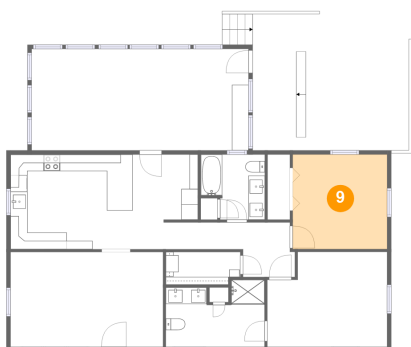

**4432 Strong Road, Mascot, Knox County, Tennessee,
United States, 37806**

9 Floor 1 - Bedroom

Dimensions: 11'4" x 11'4"
Area: 129 sq. ft
Counted as living area: Yes

Heated: Yes
Finished: Yes
Enclosed: Yes
Contiguous: Yes
Permitted: Yes
Wet space: No
Addition: No
Conversion: No