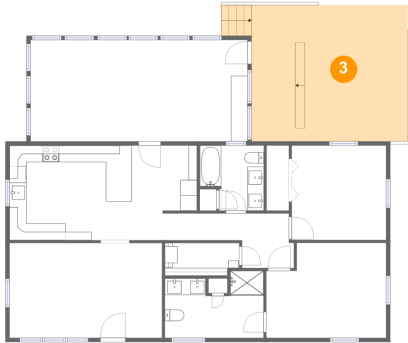

4432 Strong Road, Mascot, Knox County, Tennessee, United States, 37806

3 Floor 1 - Outdoor

Dimensions: 18'9" x 16'5"
Area: 321 sq. ft
Counted as living area: No

Heated: No
Finished: Yes
Enclosed: No
Contiguous: Yes
Permitted: Yes
Wet space: No
Addition: No
Conversion: No