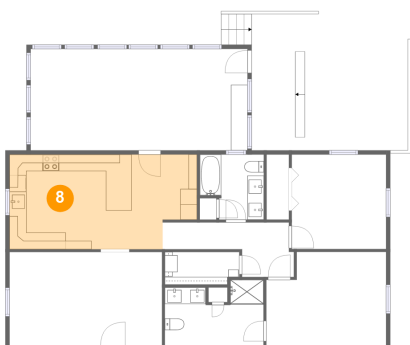

6 Floor 1 - Bedroom

Dimensions: 14'4" x 11'5"
Area: 152 sq. ft
Counted as living area: Yes

Heated: Yes
Finished: Yes
Enclosed: Yes
Contiguous: Yes
Permitted: Yes
Wet space: No
Addition: No
Conversion: No

7 Floor 1 - Room

Dimensions: 26'1" x 12'2"
Area: 318 sq. ft
Counted as living area: No

Heated: Yes
Finished: Yes
Enclosed: Yes
Contiguous: Yes
Permitted: Yes
Wet space: No
Addition: No
Conversion: No

8 Floor 1 - Kitchen