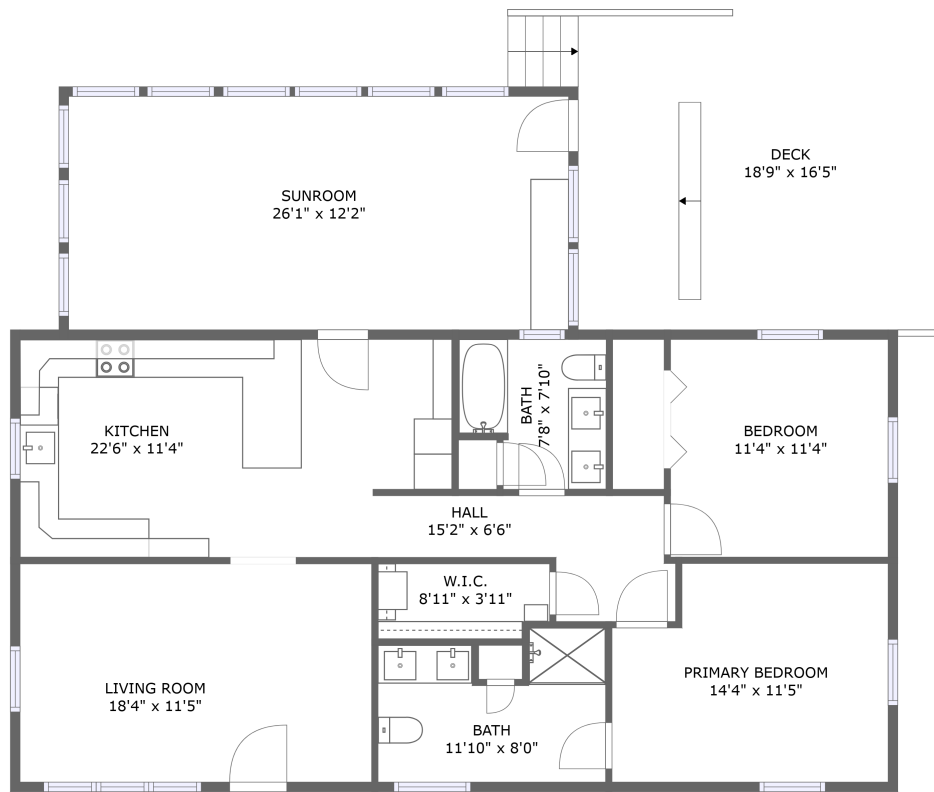

4432 Strong Road, Mascot, Knox County, Tennessee, United States, 37806

FLOOR 1

Property summary

0 Garages

2 Bedrooms

2 Bathrooms

0 Half baths

1 Floors

1,115
Gross living
area sqft

1,779
Total sqft