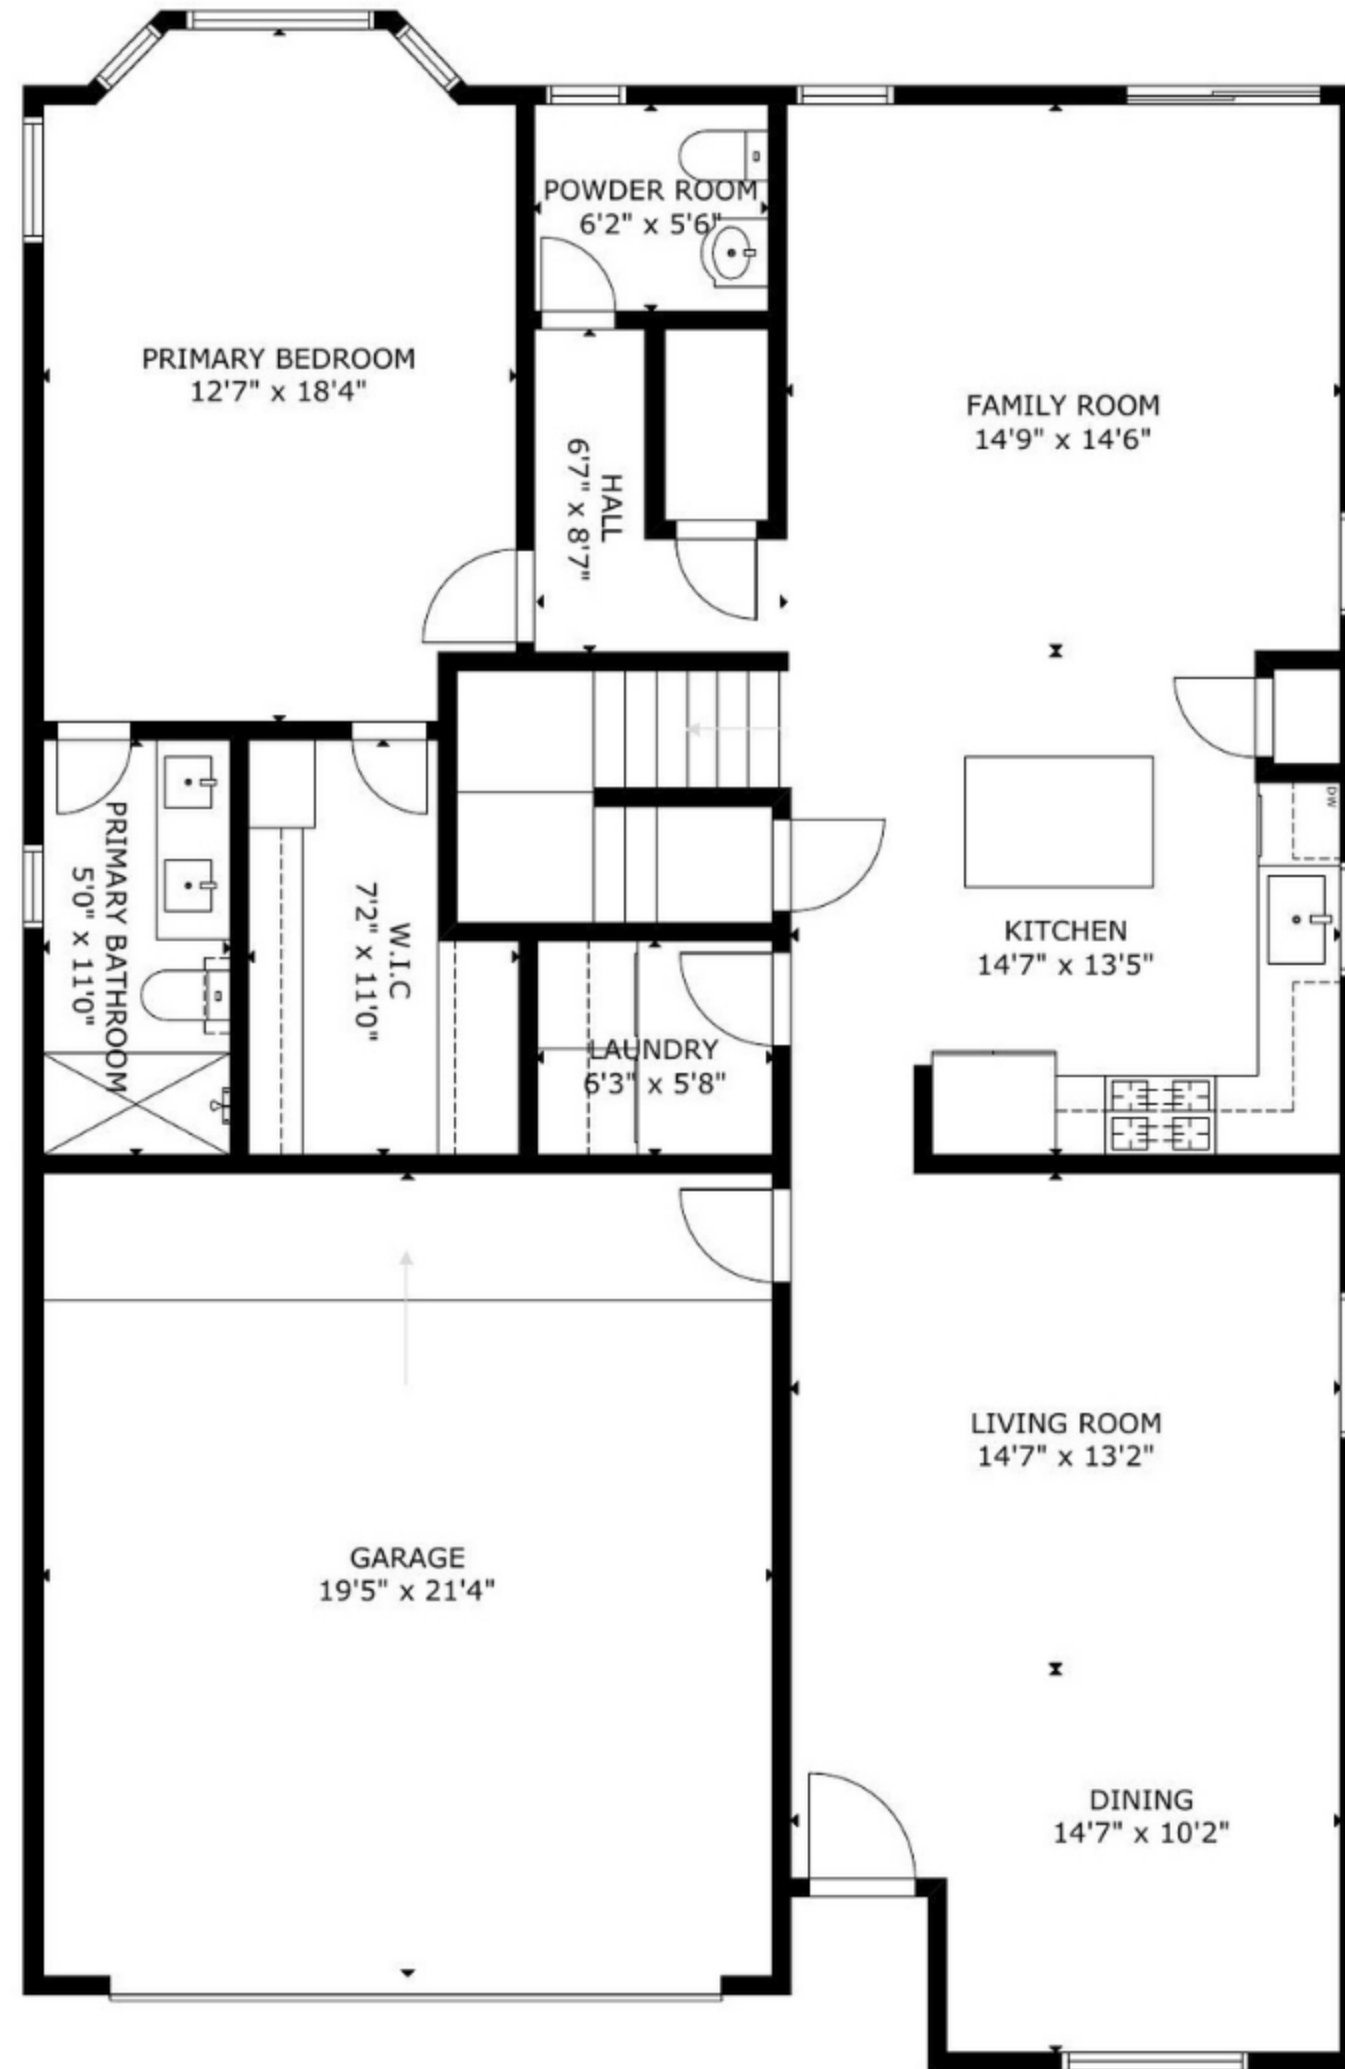

7471 Snowy Egret Pl NW, Albuquerque, NM, 87114, US

GROSS EXTERNAL AREA

TOTAL: 2,417 sq.ft

FLOOR 1: 1,392 sq.ft, FLOOR 2: 1,025 sq.ft

EXCLUDED AREAS: GARAGE: 413 sq.ft

SIZE AND DIMENSIONS ARE APPROXIMATE, ACTUAL MAY VARY