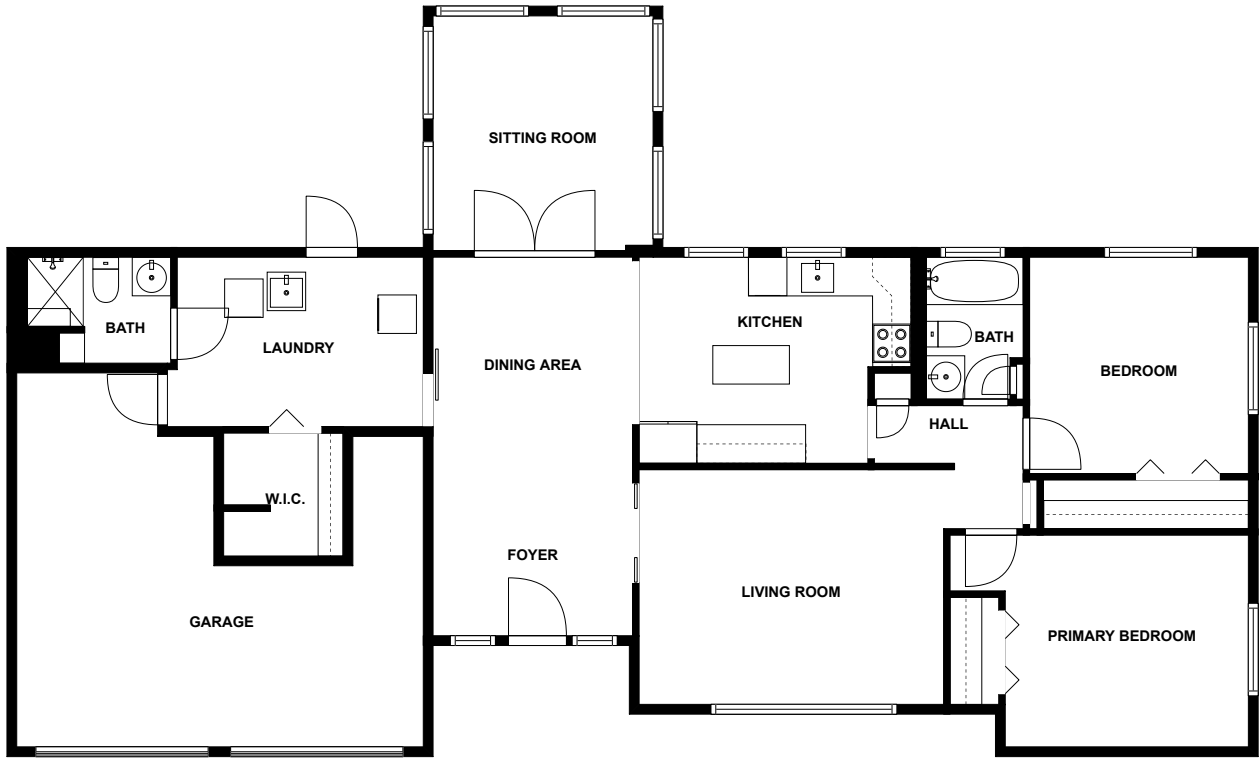

## Highlights

1 Kitchen

2 Living room

2 Bedroom

2 Bath

20 Doors

15 Windows

# Floor plan

fvm

SIZES AND DIMENSIONS ARE APPROXIMATE, ACTUAL MAY VARY.

## Appendix 1: Data sheet

Bedroom - 2	Bedroom - Master - 1	Garage - 1
Closet - 1	Closet - WalkIn - 1	Kitchen - 1
Utility - 1	Utility - Laundry - 1	Bath - 2
LivingRoom - 2	LivingRoom - Sitting - 1	Entry - 1
Entry - Foyer - 1	Dining - 1	Dining - Open - 1
Hall - 1		