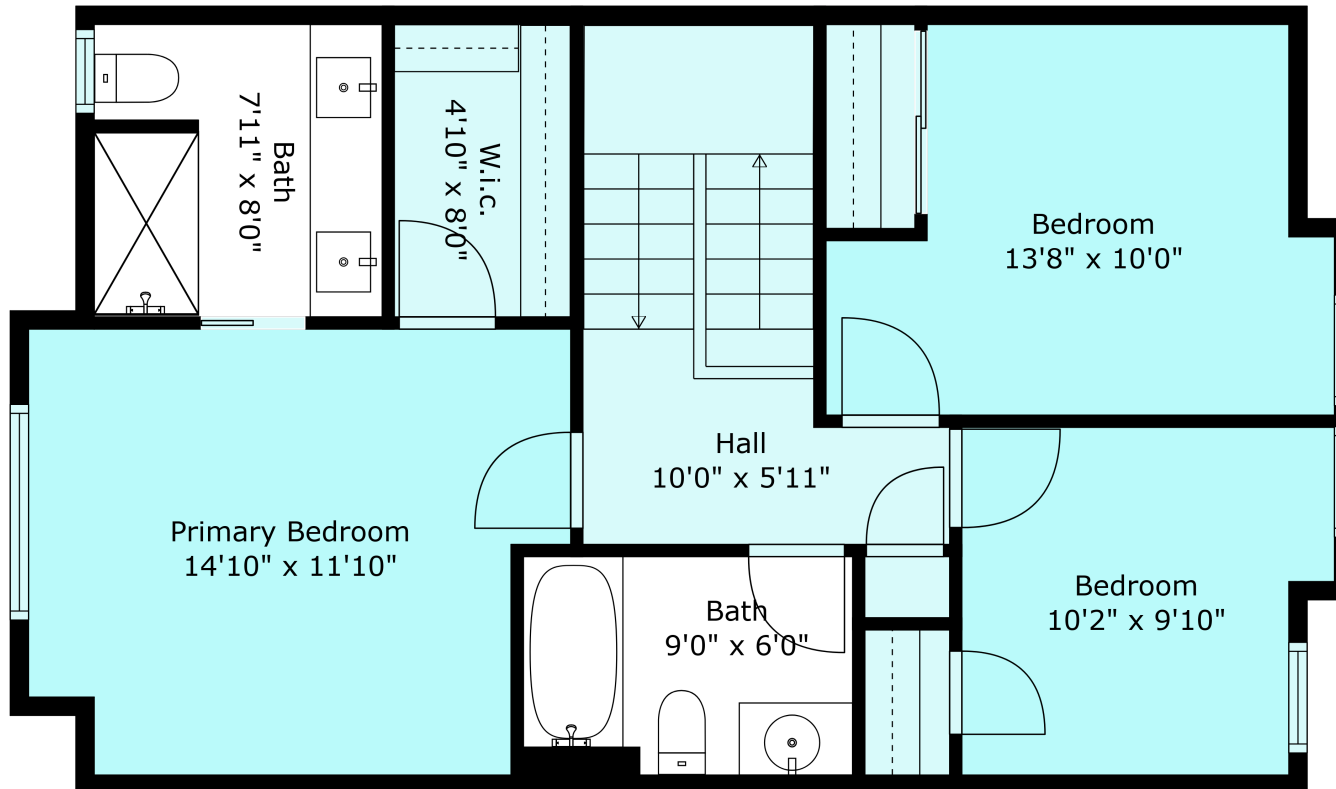

Main Floor: 765 sq. ft

Above Main: 759 sq. ft

Total: 2242 Sq. Ft

5400 Peach Rd

Leah Andrews

6047036179

leahandrewsrealestate@gmail.com

Estimated Areas:

Below Main: 718 sq. ft

Main Floor: 765 sq. ft

Above Main: 759 sq. ft

Total: 2242 Sq. Ft

5400 Peach Rd

Leah Andrews

6047036179

leahandrewsrealestate@gmail.com

Estimated Areas:

Below Main: 718 sq. ft

Main Floor: 765 sq. ft

Above Main: 759 sq. ft

Total: 2242 Sq. Ft