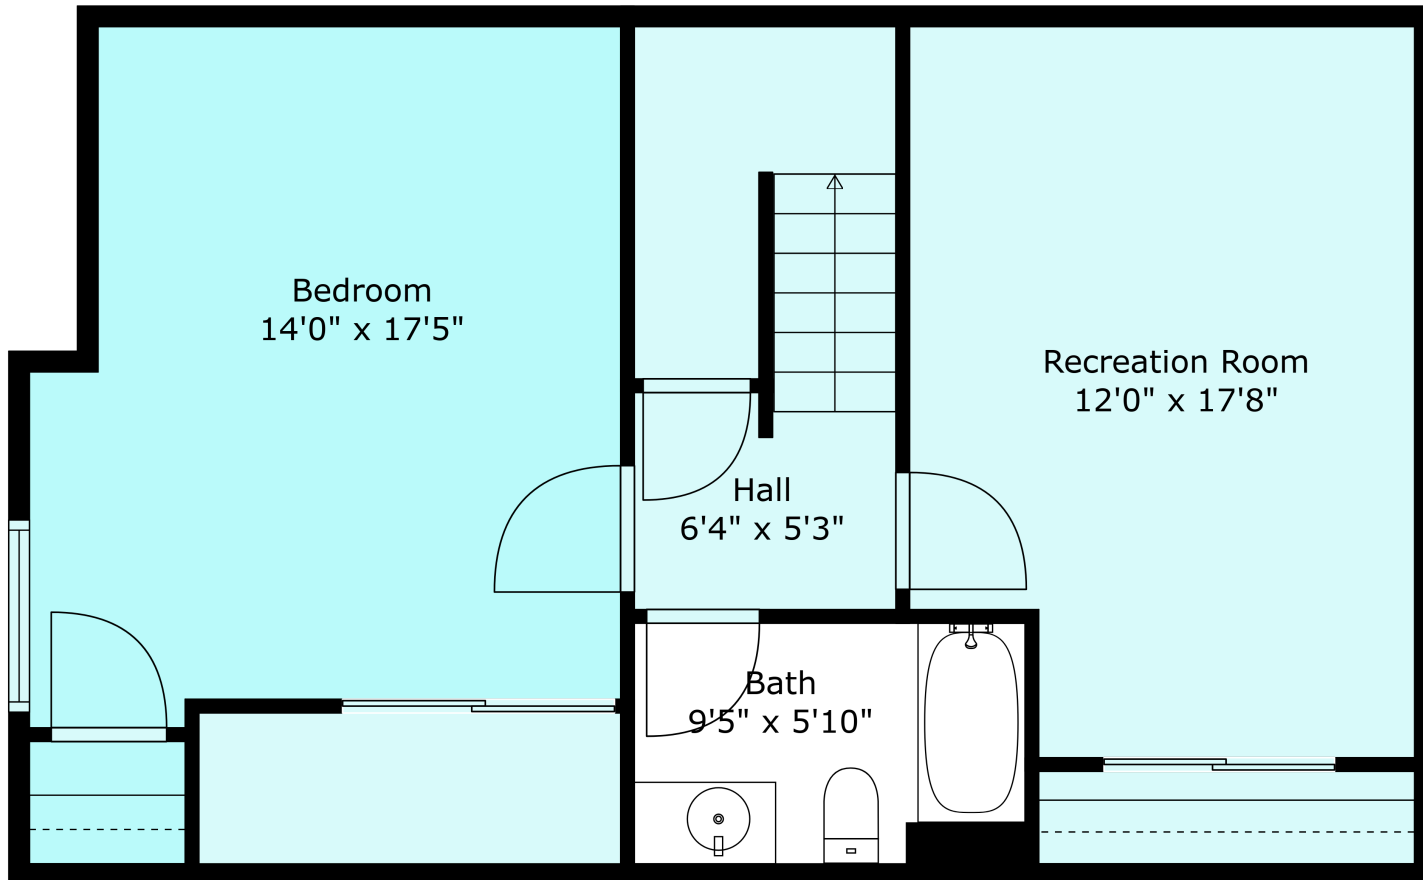

Above Main: 759 sq. ft

Total: 2242 Sq. Ft

5400 Peach Rd

Leah Andrews

6047036179

leahandrewsrealestate@gmail.com

Estimated Areas:

Below Main: 718 sq. ft

Main Floor: 765 sq. ft

Above Main: 759 sq. ft

Total: 2242 Sq. Ft

5400 Peach Rd

Leah Andrews

6047036179

leahandrewsrealestate@gmail.com

Estimated Areas:

Below Main: 718 sq. ft

Main Floor: 765 sq. ft

Above Main: 759 sq. ft

Total: 2242 Sq. Ft

5400 Peach Rd

Leah Andrews

6047036179

leahandrewsrealestate@gmail.com

Estimated Areas:

Below Main: 718 sq. ft

Main Floor: 765 sq. ft

Above Main: 759 sq. ft

Total: 2242 Sq. Ft