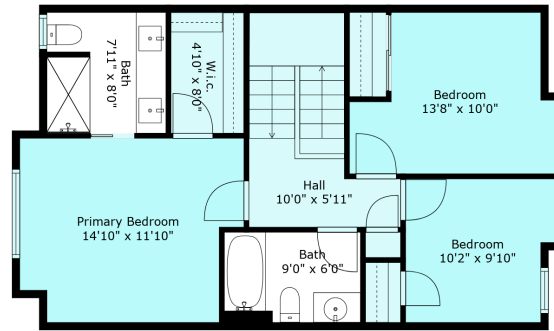

5400 Peach Rd

Leah Andrews
6047036179

leahandrewsrealestate@gmail.com

Floor 3

Floor 2

Estimated Areas:

Below Main: 718 sq. ft

Main Floor: 765 sq. ft

Above Main: 759 sq. ft

Total: 2242 Sq. Ft

5400 Peach Rd

Leah Andrews

6047036179

leahandrewsrealestate@gmail.com

Estimated Areas:

Below Main: 718 sq. ft

Main Floor: 765 sq. ft

Above Main: 759 sq. ft

Total: 2242 Sq. Ft

5400 Peach Rd

Leah Andrews

6047036179

leahandrewsrealestate@gmail.com

Estimated Areas:

Below Main: 718 sq. ft

Main Floor: 765 sq. ft

Above Main: 759 sq. ft

Total: 2242 Sq. Ft

5400 Peach Rd

Leah Andrews

6047036179

leahandrewsrealestate@gmail.com