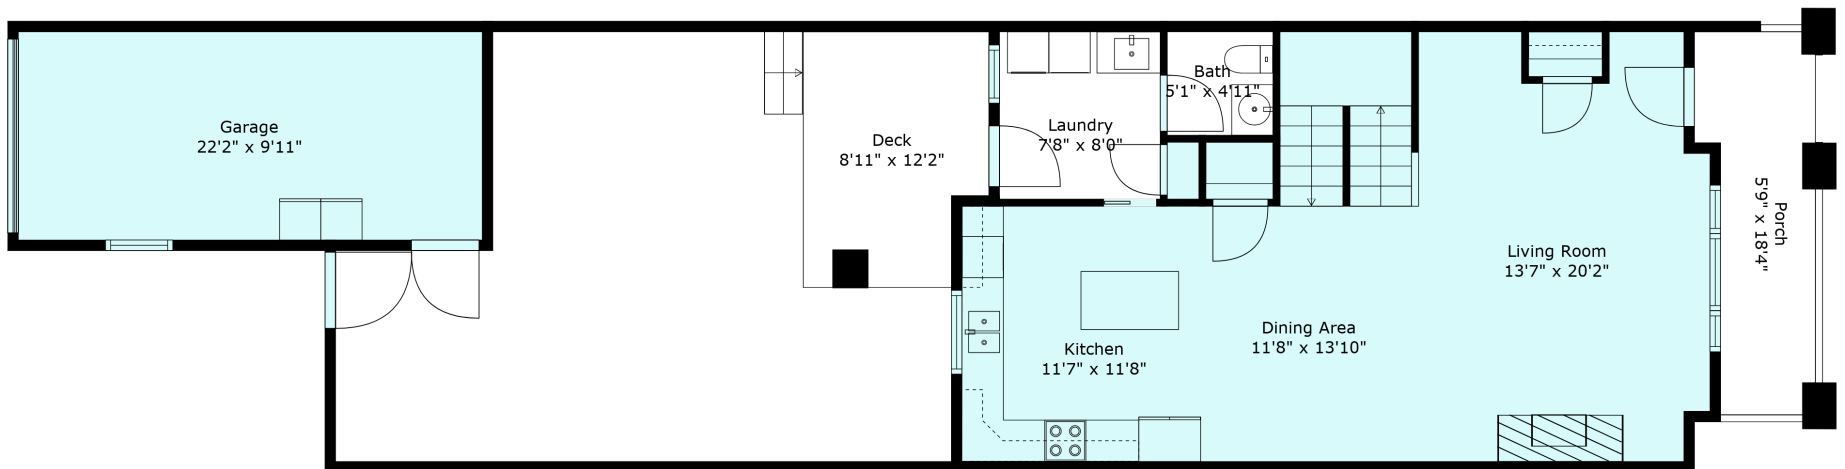

Main Floor: 765 sq. ft

Above Main: 759 sq. ft

Total: 2242 Sq. Ft

5400 Peach Rd

Leah Andrews

6047036179

leahandrewsrealestate@gmail.com

Estimated Areas:

Below Main: 718 sq. ft

Main Floor: 765 sq. ft

Above Main: 759 sq. ft

Total: 2242 Sq. Ft

5400 Peach Rd

Leah Andrews

6047036179

leahandrewsrealestate@gmail.com

Estimated Areas:

Below Main: 718 sq. ft

Main Floor: 765 sq. ft

Above Main: 759 sq. ft

Total: 2242 Sq. Ft