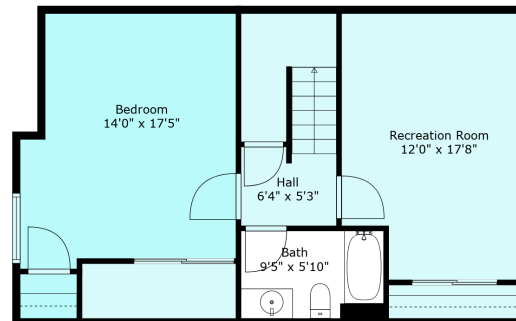

5400 Peach Rd

Leah Andrews
6047036179

leahandrewsrealestate@gmail.com

Floor 3

Floor 2

Estimated Areas:

Below Main: 718 sq. ft

Main Floor: 765 sq. ft

Above Main: 759 sq. ft

Total: 2242 Sq. Ft

5400 Peach Rd

Leah Andrews

6047036179

leahandrewsrealestate@gmail.com

Estimated Areas:

Below Main: 718 sq. ft

Main Floor: 765 sq. ft

Above Main: 759 sq. ft

Total: 2242 Sq. Ft

5400 Peach Rd

Leah Andrews

6047036179

leahandrewsrealestate@gmail.com

Estimated Areas:

Below Main: 718 sq. ft

Main Floor: 765 sq. ft

Above Main: 759 sq. ft

Total: 2242 Sq. Ft

5400 Peach Rd

Leah Andrews

6047036179

leahandrewsrealestate@gmail.com