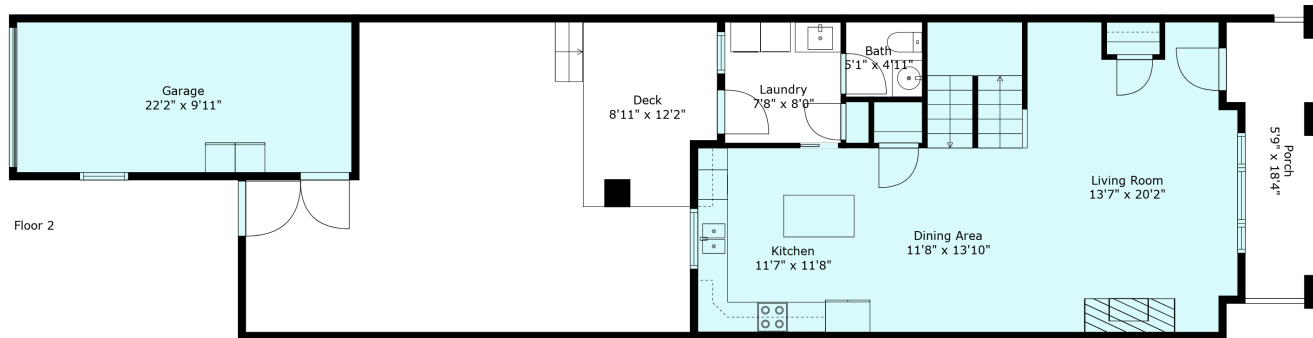

5400 Peach Rd

Leah Andrews
6047036179

leahandrewsrealestate@gmail.com

Floor 3

Floor 2

Estimated Areas:

Below Main: 718 sq. ft

Main Floor: 765 sq. ft

Above Main: 759 sq. ft

Total: 2242 Sq. Ft

5400 Peach Rd

Leah Andrews

6047036179

leahandrewsrealestate@gmail.com

Estimated Areas:

Below Main: 718 sq. ft

Main Floor: 765 sq. ft

Above Main: 759 sq. ft

Total: 2242 Sq. Ft

5400 Peach Rd

Leah Andrews

6047036179

leahandrewsrealestate@gmail.com

Estimated Areas:

Below Main: 718 sq. ft

Main Floor: 765 sq. ft

Above Main: 759 sq. ft

Total: 2242 Sq. Ft

5400 Peach Rd

Leah Andrews

6047036179

leahandrewsrealestate@gmail.com