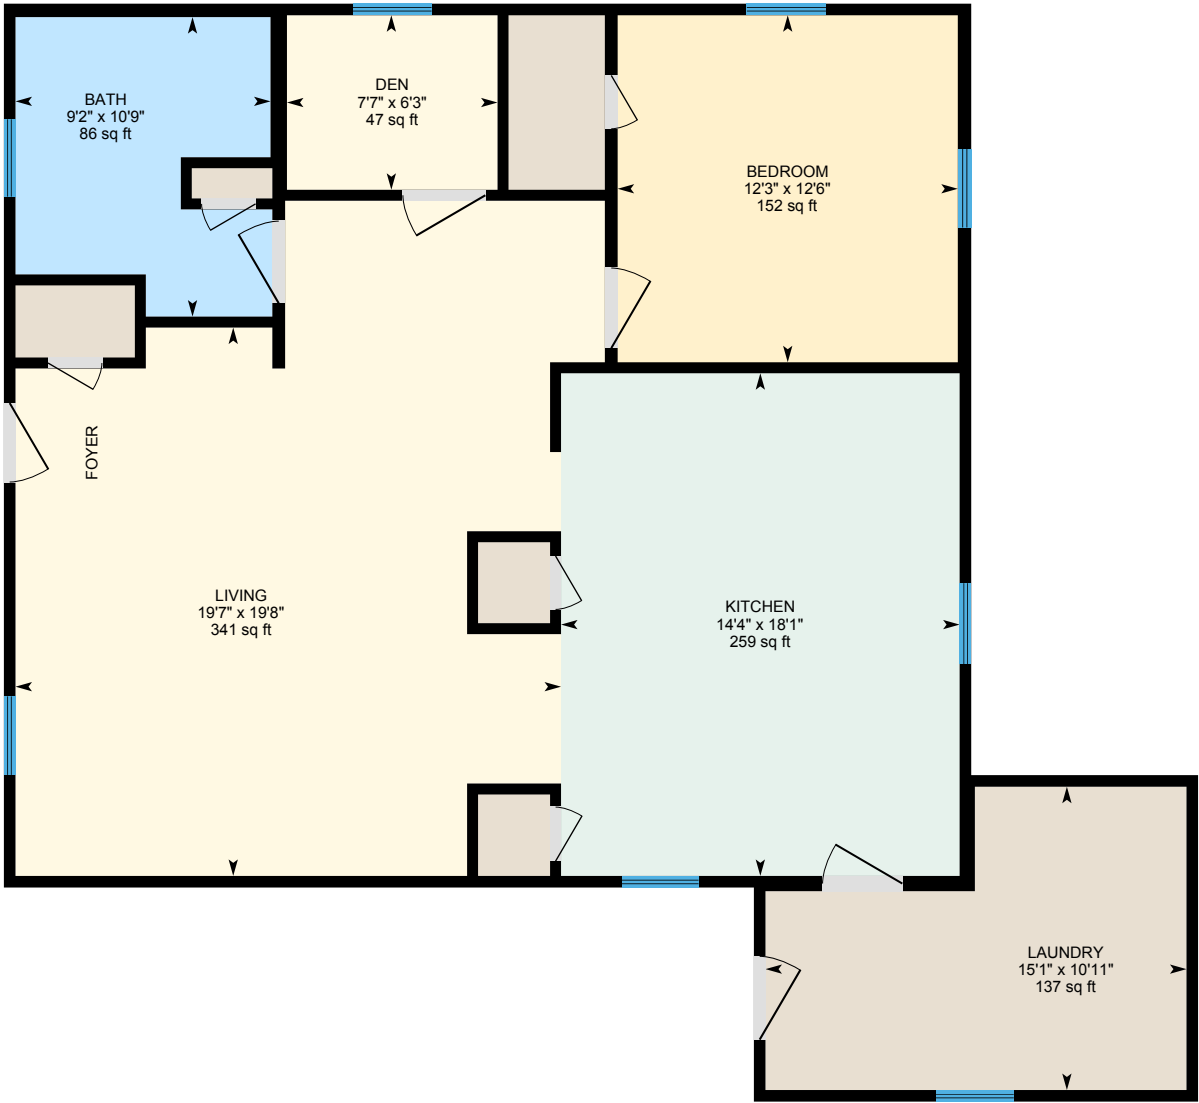

974 Fowler Ford Rd, Portland, TN

Main Floor

PREPARED: Jun, 2020

White regions are excluded from total floor area. All room dimensions and floor areas must be considered approximate and are subject to independent verification. For method of measurement please see <https://youriguide.com/measure/>.

974 Fowler Ford Rd, Portland, TN

Property Details

Room Measurements

Only major rooms are listed. Some listed rooms may be excluded from total interior floor area (e.g. garage). Room dimensions are largest length and width; parts of room may be smaller. Room area is not always equal to product of length and width.

Main Building

MAIN FLOOR

Bath: 10'9" x 9'2" | 86 sq ft

Bedroom: 12'6" x 12'3" | 152 sq ft

Den: 6'3" x 7'7" | 47 sq ft

Kitchen: 18'1" x 14'4" | 259 sq ft

Laundry: 10'11" x 15'1" | 137 sq ft

Living: 19'8" x 19'7" | 341 sq ft