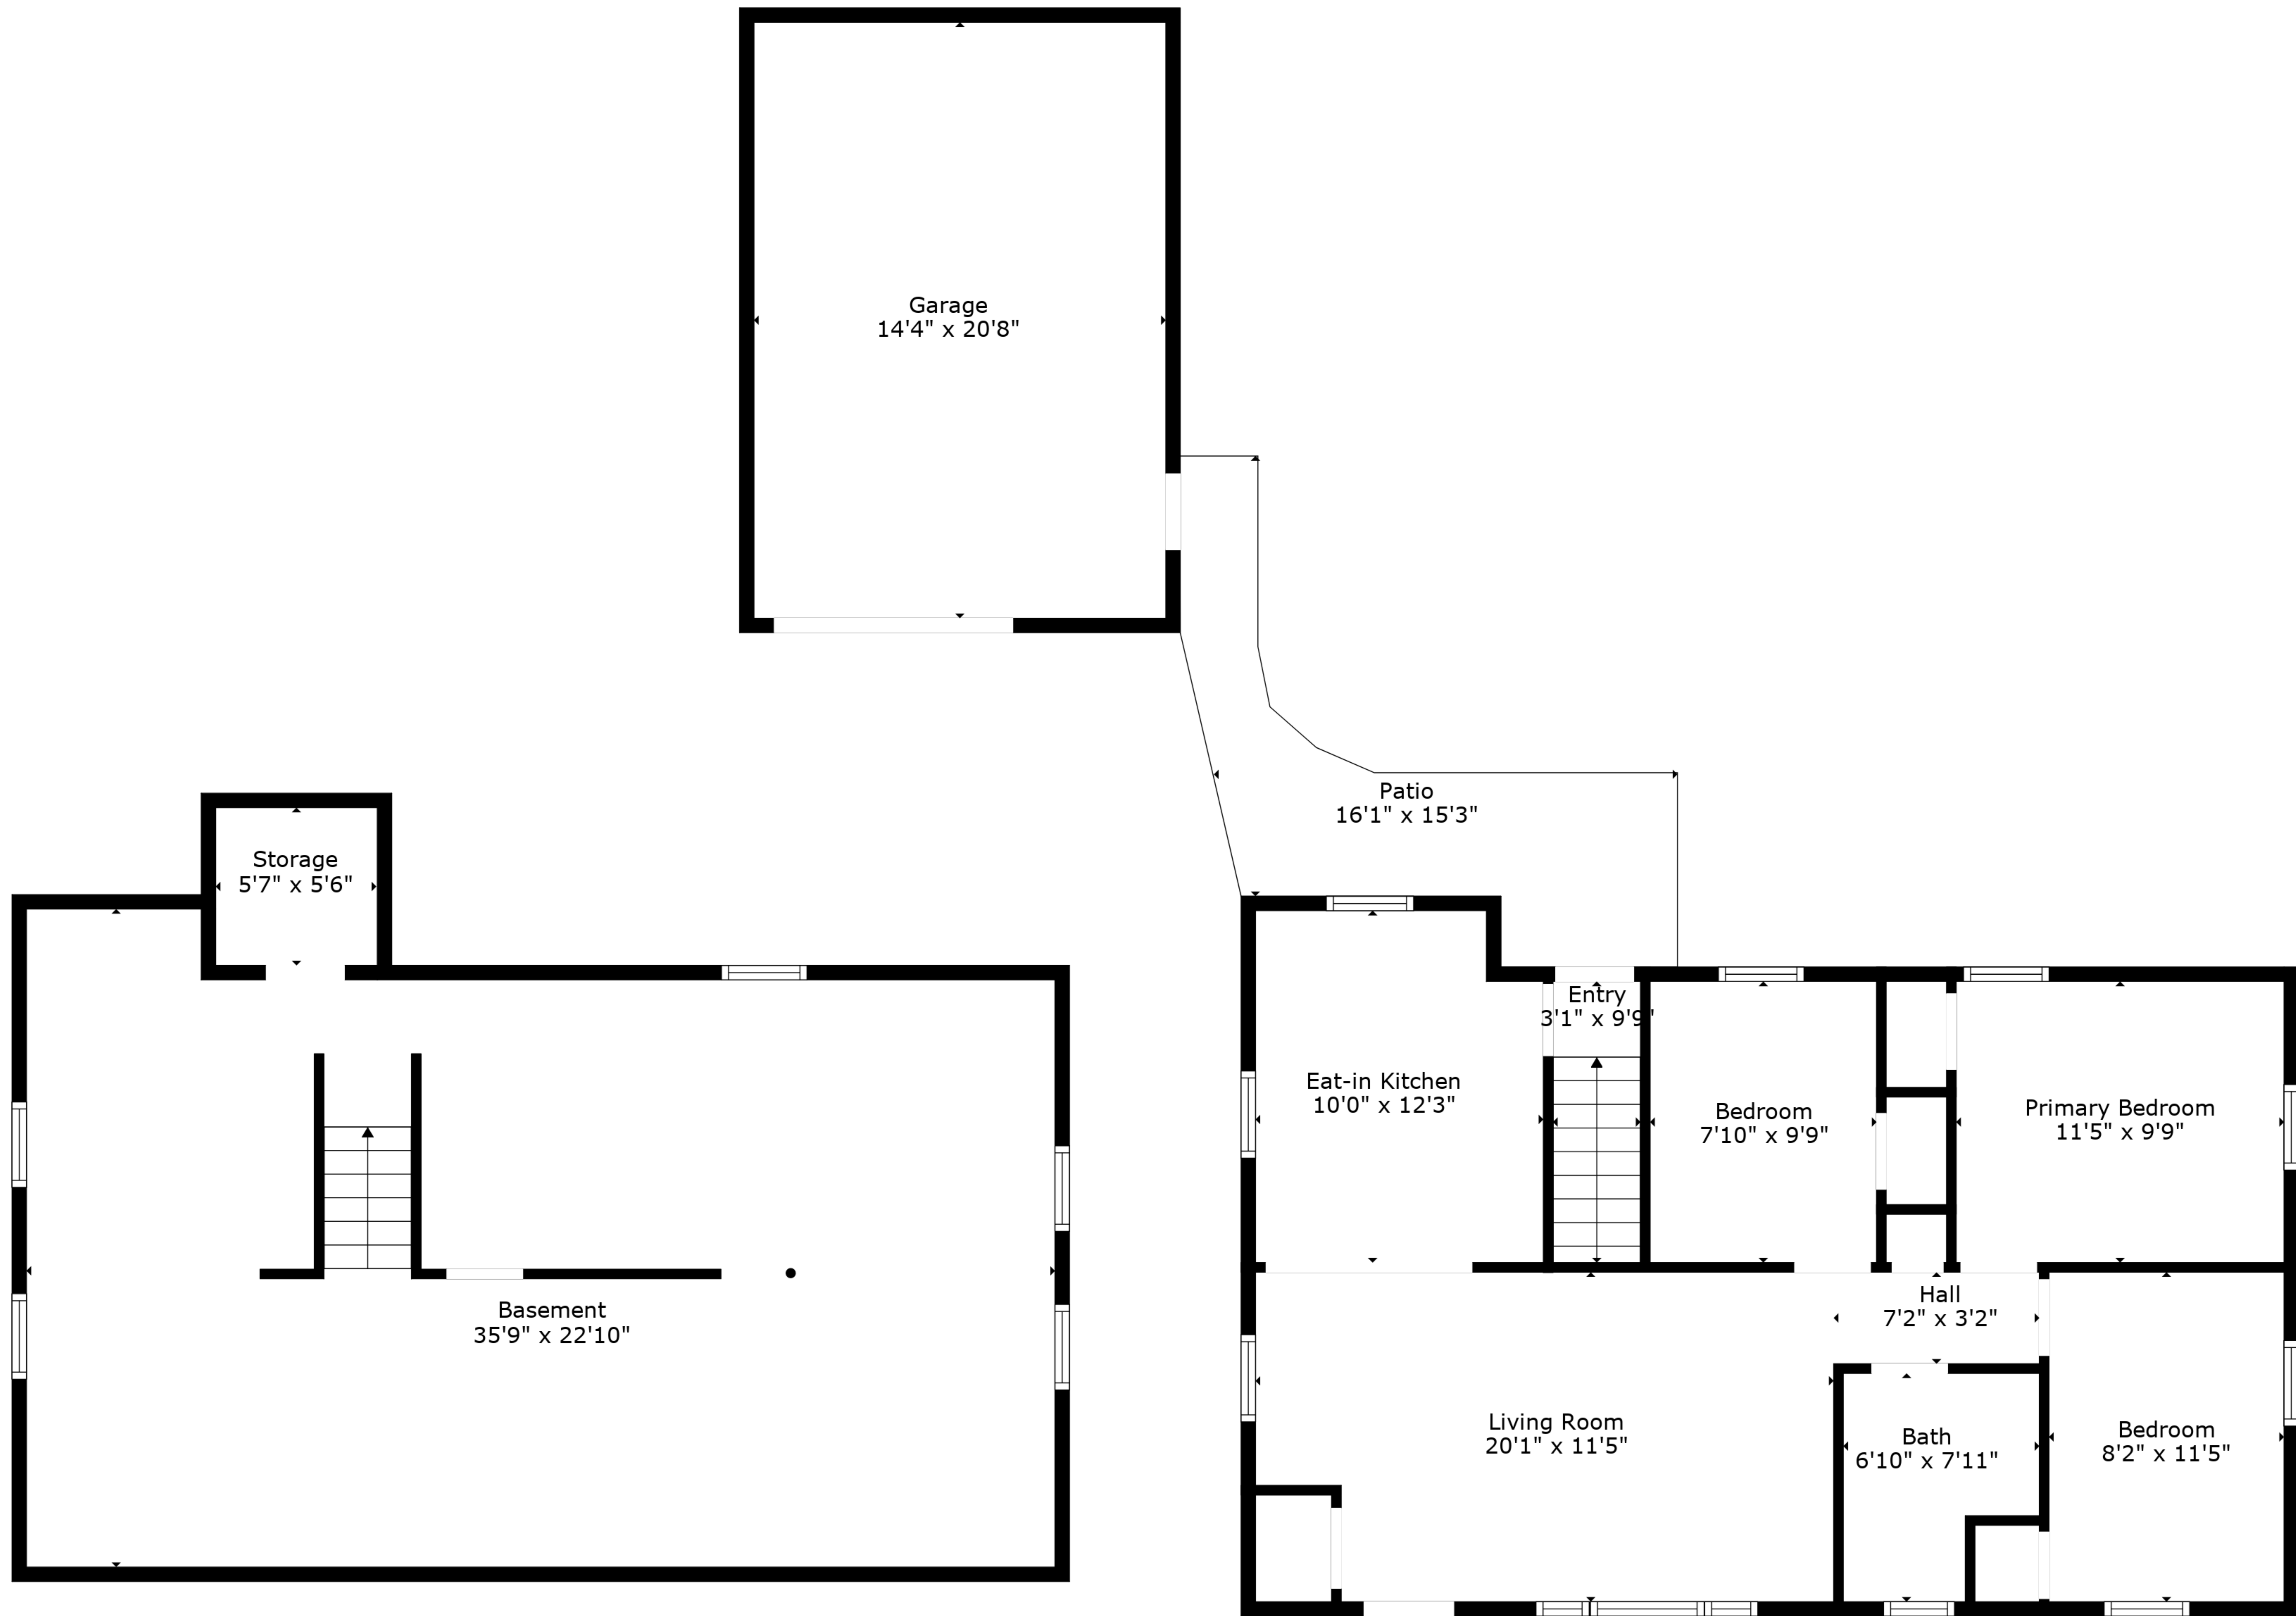

TOTAL: 791 sq. ft
BELOW GROUND: 0 sq. ft, FLOOR 2: 791 sq. ft
EXCLUDED AREAS: BASEMENT: 748 sq. ft, STORAGE: 31 sq. ft, GARAGE: 296 sq. ft,
PATIO: 114 sq. ft

TOTAL: 791 sq. ft

BELOW GROUND: 0 sq. ft, FLOOR 2: 791 sq. ft

EXCLUDED AREAS: BASEMENT: 748 sq. ft, STORAGE: 31 sq. ft, GARAGE: 296 sq. ft,
 PATIO: 114 sq. ft

Floor 1

Floor 2

TOTAL: 791 sq. ft
 BELOW GROUND: 0 sq. ft, FLOOR 2: 791 sq. ft
 EXCLUDED AREAS: BASEMENT: 748 sq. ft, STORAGE: 31 sq. ft, GARAGE: 296 sq. ft,
 PATIO: 114 sq. ft