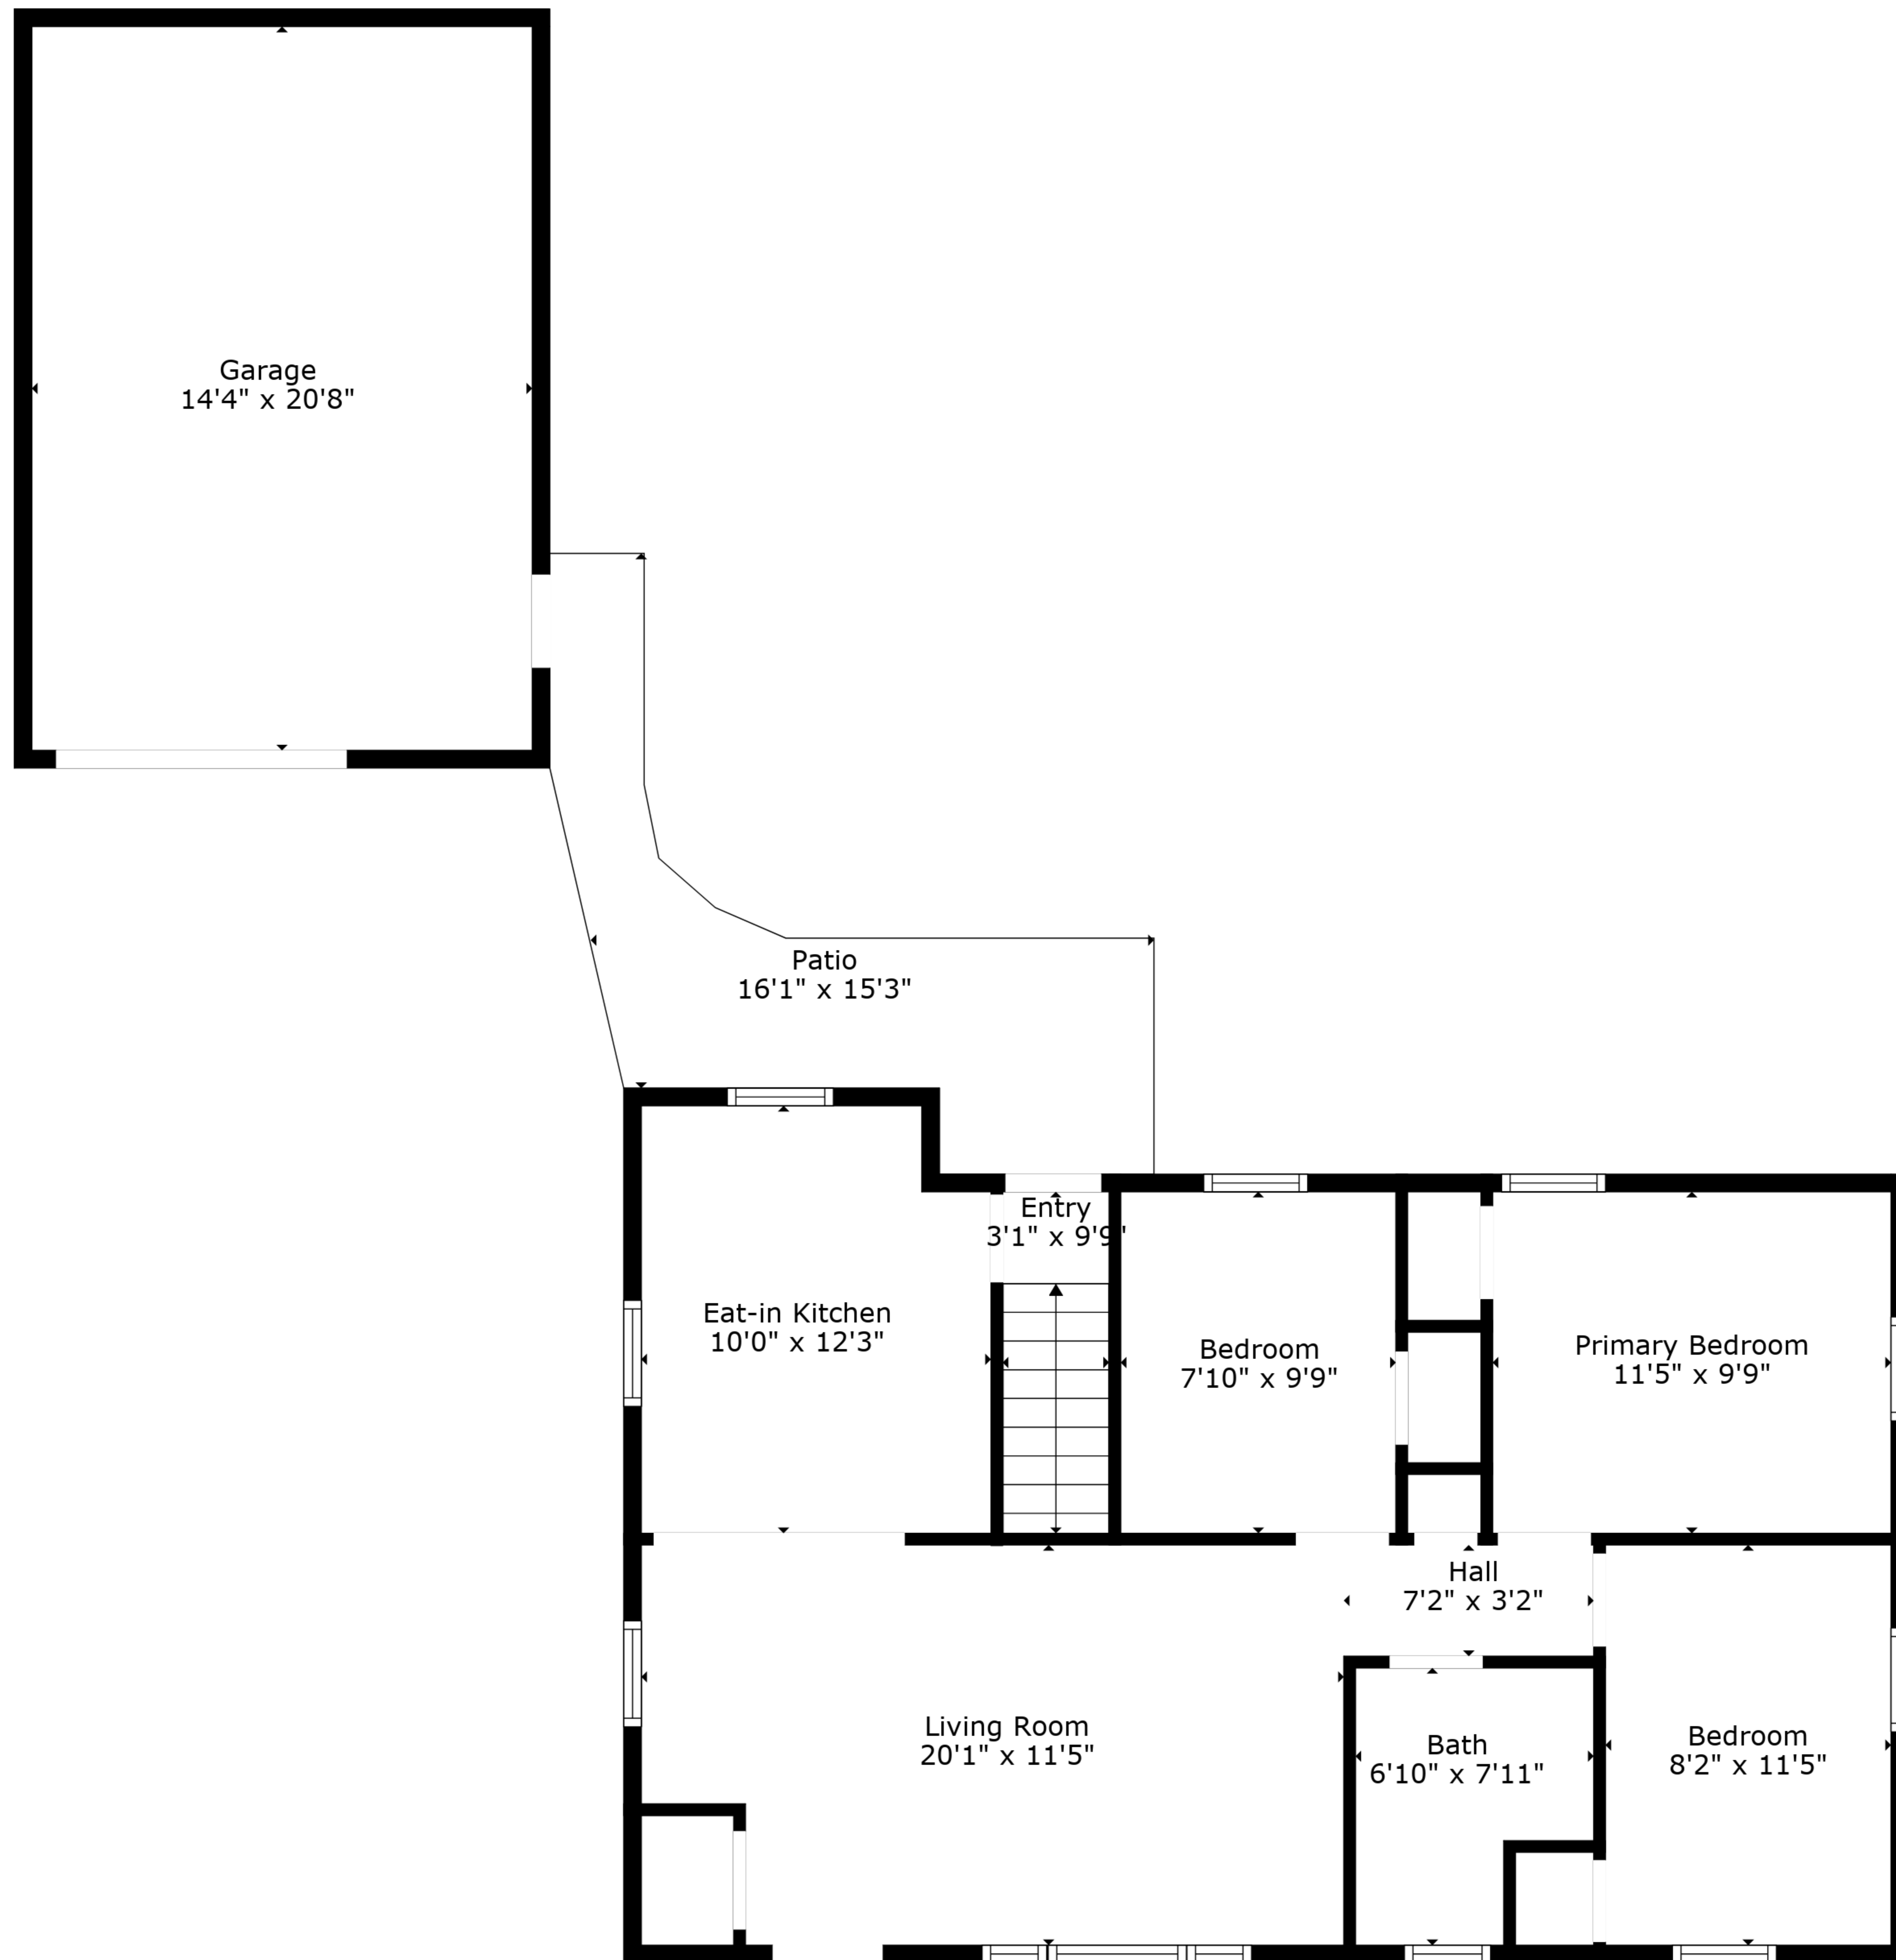

TOTAL: 791 sq. ft
BELOW GROUND: 0 sq. ft, FLOOR 2: 791 sq. ft
EXCLUDED AREAS: BASEMENT: 748 sq. ft, STORAGE: 31 sq. ft, GARAGE: 296 sq. ft,
PATIO: 114 sq. ft

TOTAL: 791 sq. ft

BELOW GROUND: 0 sq. ft, FLOOR 2: 791 sq. ft

EXCLUDED AREAS: BASEMENT: 748 sq. ft, STORAGE: 31 sq. ft, GARAGE: 296 sq. ft,
 PATIO: 114 sq. ft

Floor 1

Floor 2

TOTAL: 791 sq. ft
 BELOW GROUND: 0 sq. ft, FLOOR 2: 791 sq. ft
 EXCLUDED AREAS: BASEMENT: 748 sq. ft, STORAGE: 31 sq. ft, GARAGE: 296 sq. ft,
 PATIO: 114 sq. ft