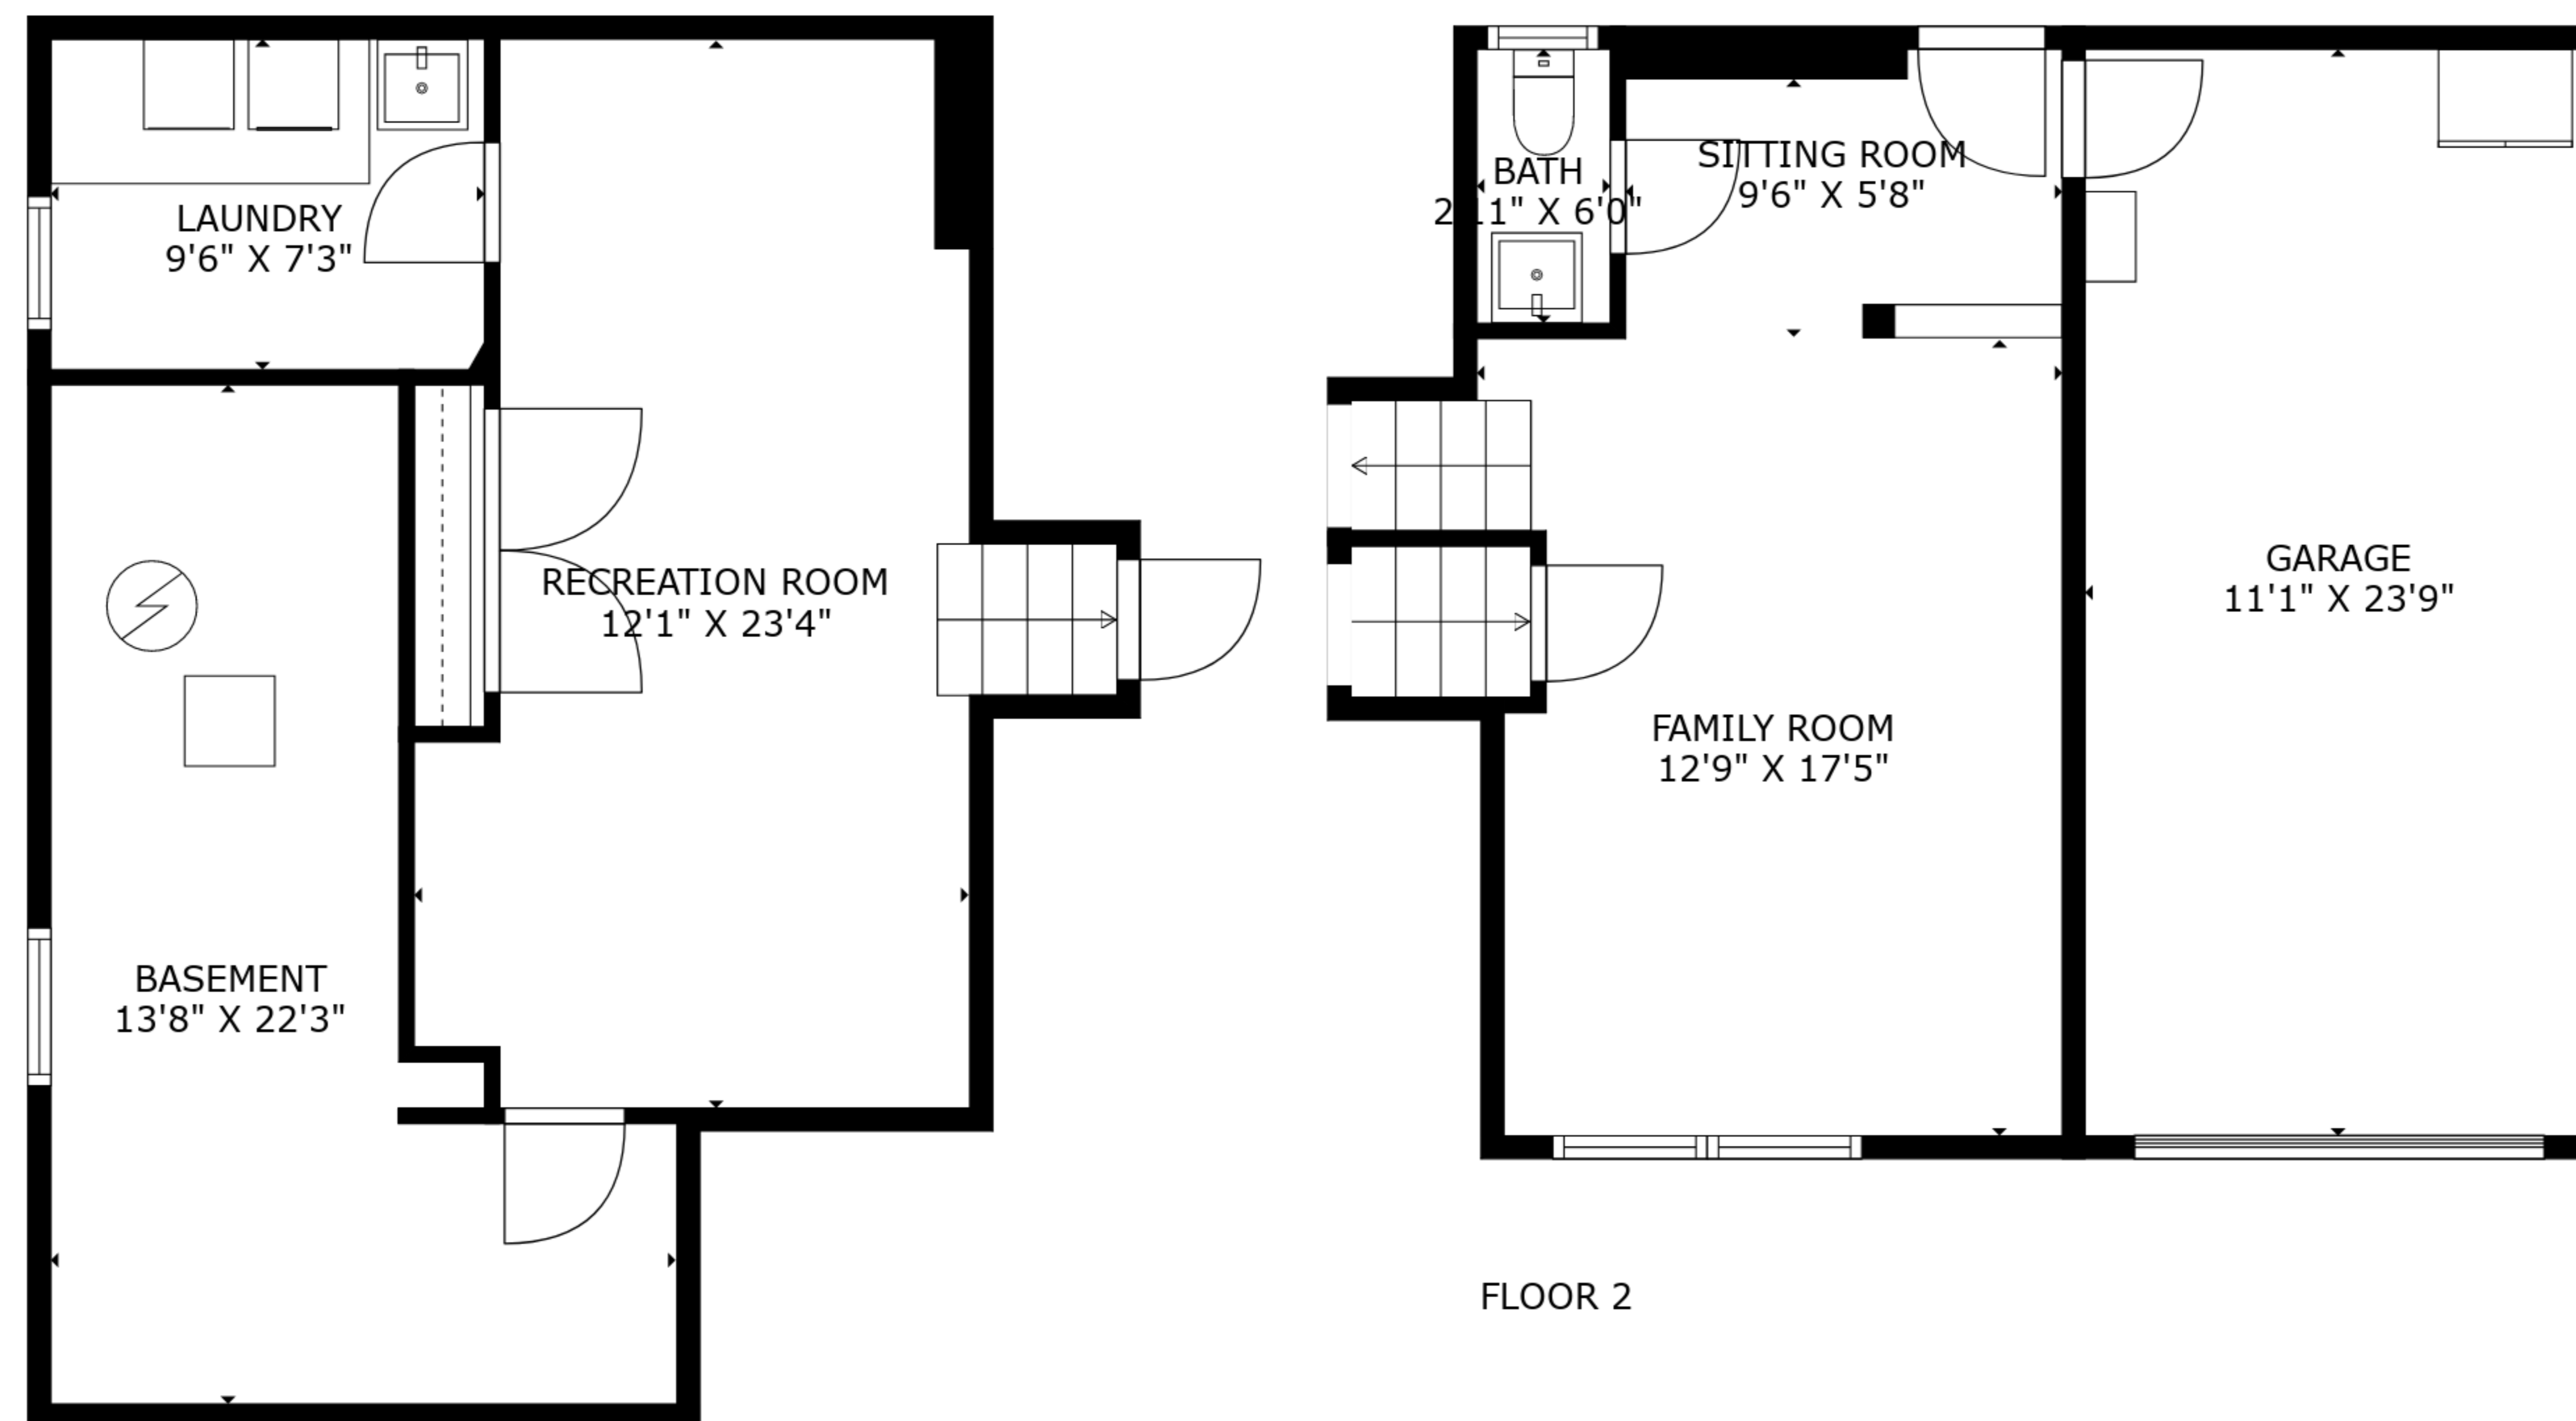

TOTAL: 2037 sq. ft

BELOW GROUND: 356 sq. ft, FLOOR 2: 316 sq. ft, FLOOR 3: 684 sq. ft, FLOOR 4: 681 sq. ft
EXCLUDED AREAS: BASEMENT: 209 sq. ft, GARAGE: 263 sq. ft

TOTAL: 2037 sq. ft

BELOW GROUND: 356 sq. ft, FLOOR 2: 316 sq. ft, FLOOR 3: 684 sq. ft, FLOOR 4: 681 sq. ft
 EXCLUDED AREAS: BASEMENT: 209 sq. ft, GARAGE: 263 sq. ft

Ihp | Measurements Are Deemed Highly Reliable But Not Guaranteed

FLOOR 3

FLOOR 4

FLOOR 2

FLOOR 1

TOTAL: 2037 sq. ft
 BELOW GROUND: 356 sq. ft, FLOOR 2: 316 sq. ft, FLOOR 3: 684 sq. ft, FLOOR 4: 681 sq. ft
 EXCLUDED AREAS: BASEMENT: 209 sq. ft, GARAGE: 263 sq. ft