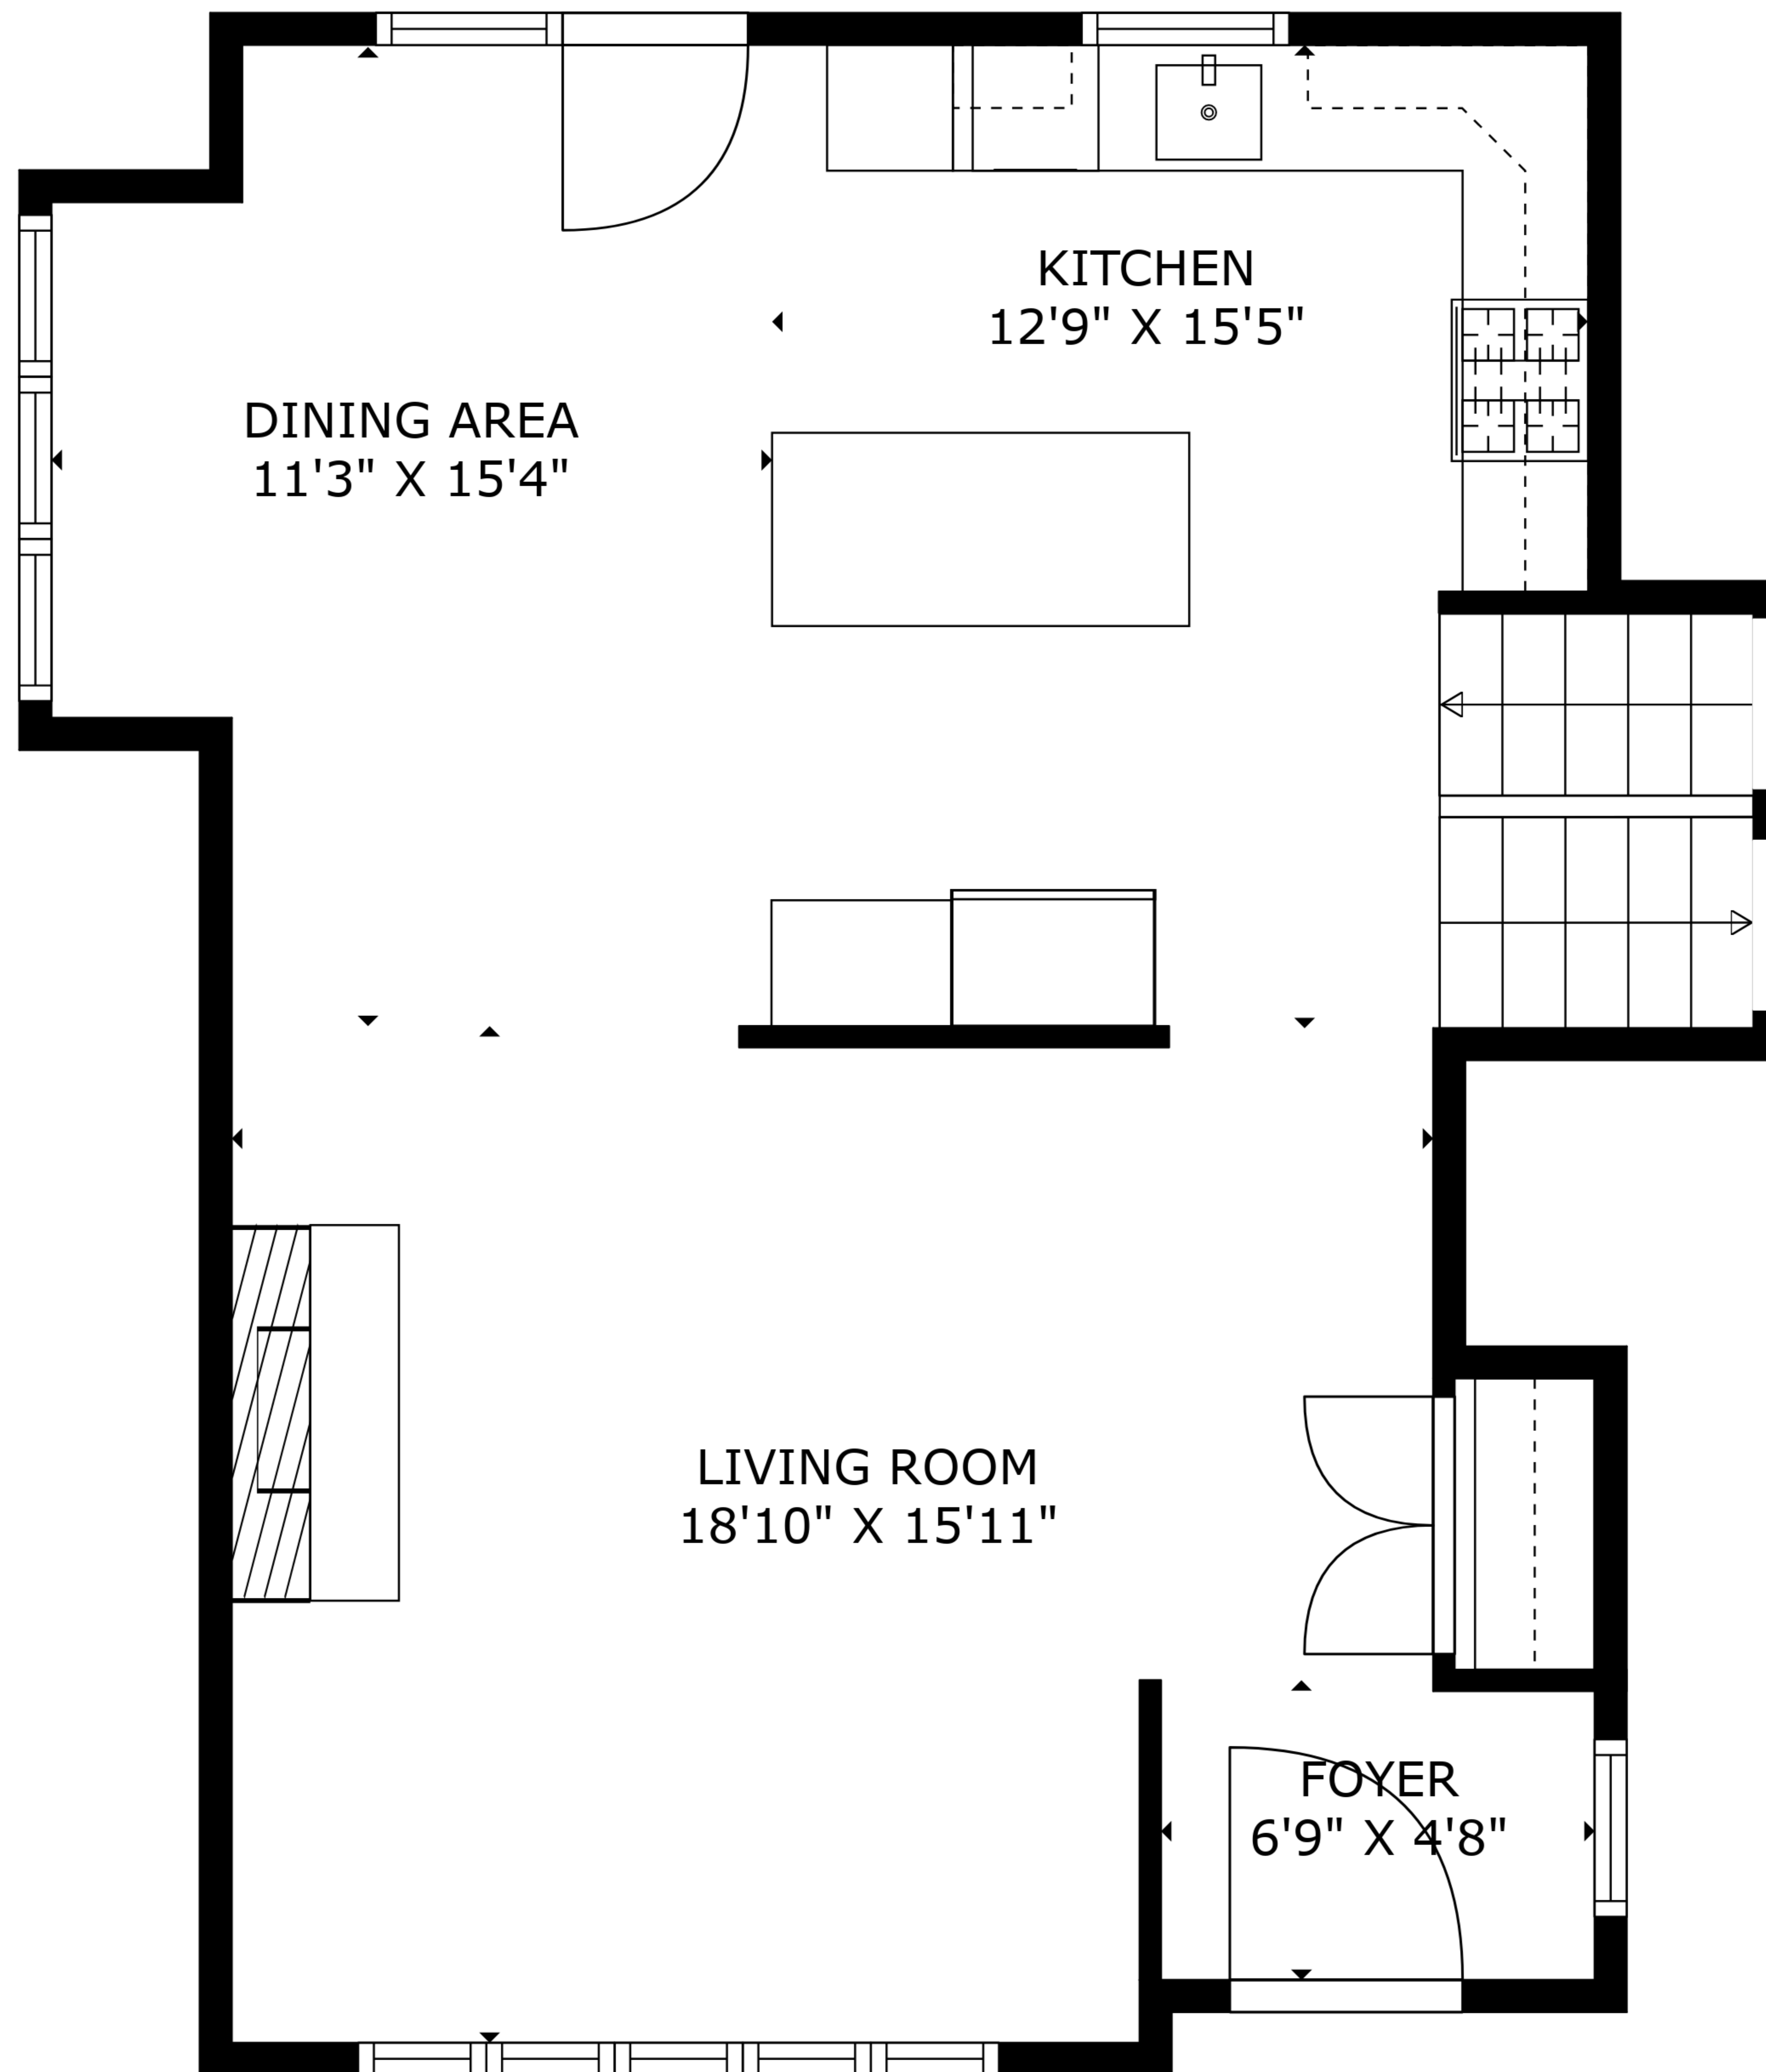

TOTAL: 2037 sq. ft

BELOW GROUND: 356 sq. ft, FLOOR 2: 316 sq. ft, FLOOR 3: 684 sq. ft, FLOOR 4: 681 sq. ft
EXCLUDED AREAS: BASEMENT: 209 sq. ft, GARAGE: 263 sq. ft

TOTAL: 2037 sq. ft

BELOW GROUND: 356 sq. ft, FLOOR 2: 316 sq. ft, FLOOR 3: 684 sq. ft, FLOOR 4: 681 sq. ft
 EXCLUDED AREAS: BASEMENT: 209 sq. ft, GARAGE: 263 sq. ft

Ihp | Measurements Are Deemed Highly Reliable But Not Guaranteed

FLOOR 3

FLOOR 4

FLOOR 2

FLOOR 1

TOTAL: 2037 sq. ft
 BELOW GROUND: 356 sq. ft, FLOOR 2: 316 sq. ft, FLOOR 3: 684 sq. ft, FLOOR 4: 681 sq. ft
 EXCLUDED AREAS: BASEMENT: 209 sq. ft, GARAGE: 263 sq. ft