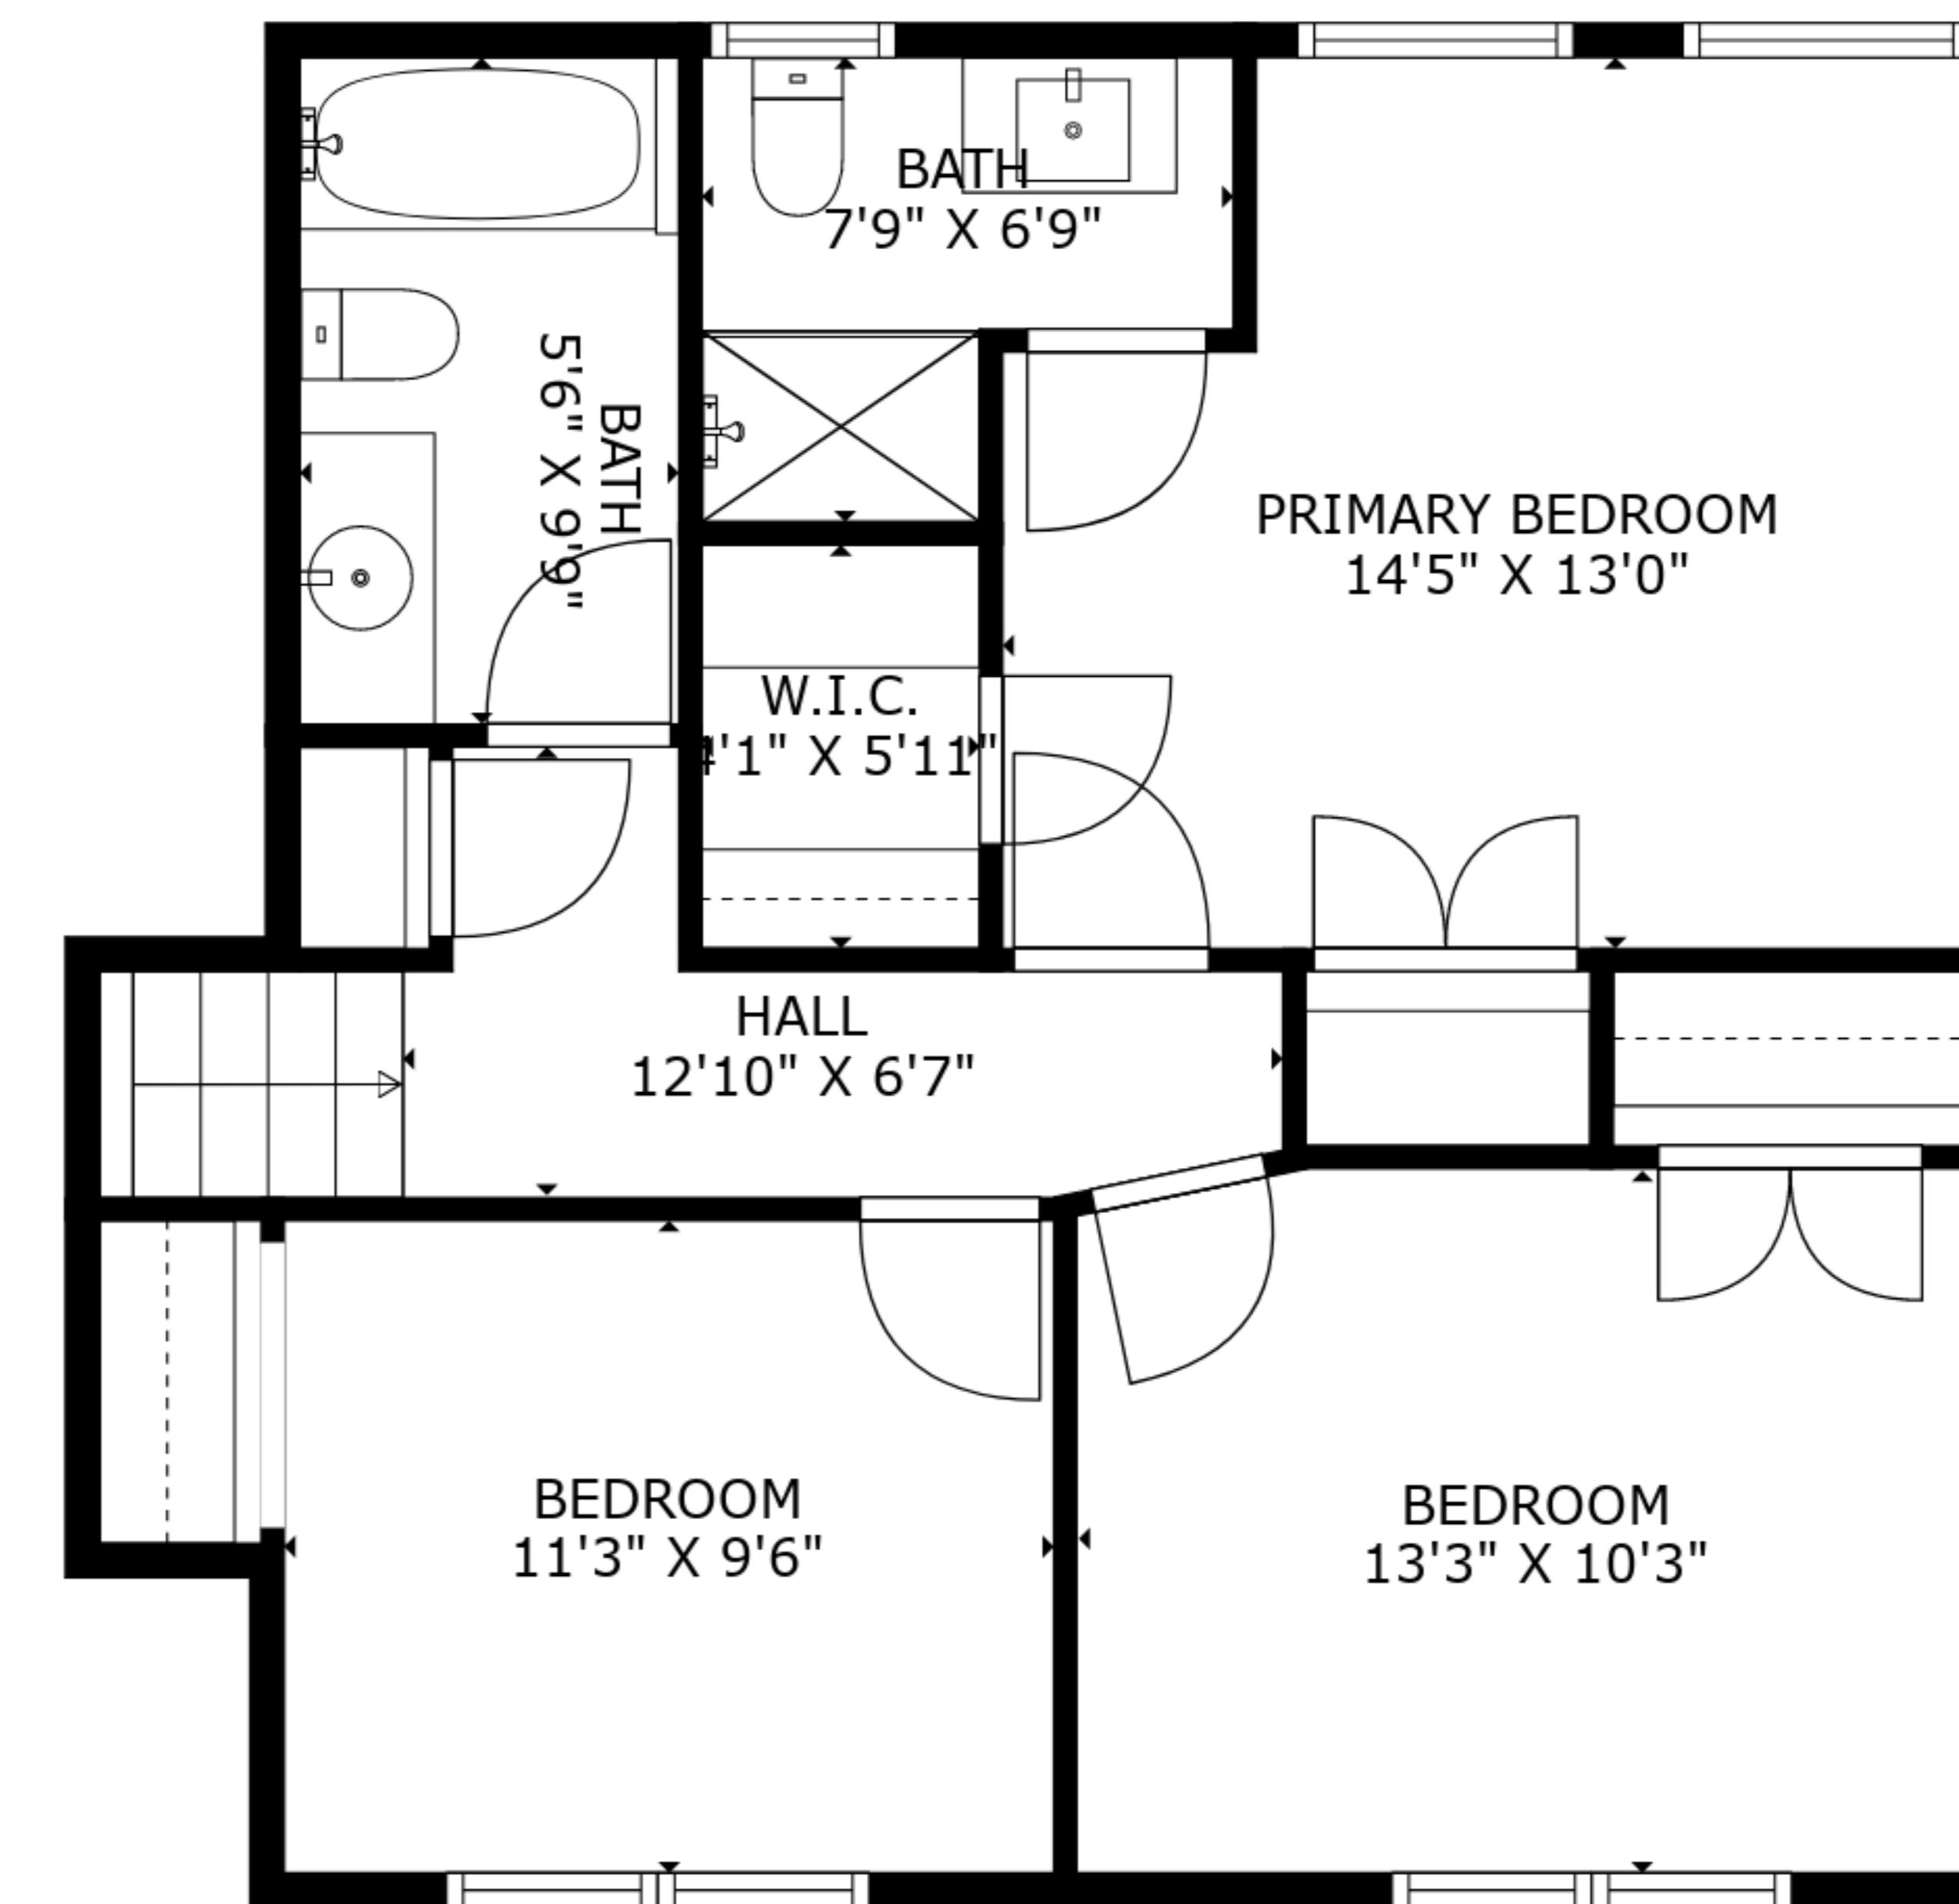

TOTAL: 2037 sq. ft

BELOW GROUND: 356 sq. ft, FLOOR 2: 316 sq. ft, FLOOR 3: 684 sq. ft, FLOOR 4: 681 sq. ft
EXCLUDED AREAS: BASEMENT: 209 sq. ft, GARAGE: 263 sq. ft

TOTAL: 2037 sq. ft

BELOW GROUND: 356 sq. ft, FLOOR 2: 316 sq. ft, FLOOR 3: 684 sq. ft, FLOOR 4: 681 sq. ft
 EXCLUDED AREAS: BASEMENT: 209 sq. ft, GARAGE: 263 sq. ft

Ihp | Measurements Are Deemed Highly Reliable But Not Guaranteed

FLOOR 3

FLOOR 4

FLOOR 2

FLOOR 1

TOTAL: 2037 sq. ft
 BELOW GROUND: 356 sq. ft, FLOOR 2: 316 sq. ft, FLOOR 3: 684 sq. ft, FLOOR 4: 681 sq. ft
 EXCLUDED AREAS: BASEMENT: 209 sq. ft, GARAGE: 263 sq. ft