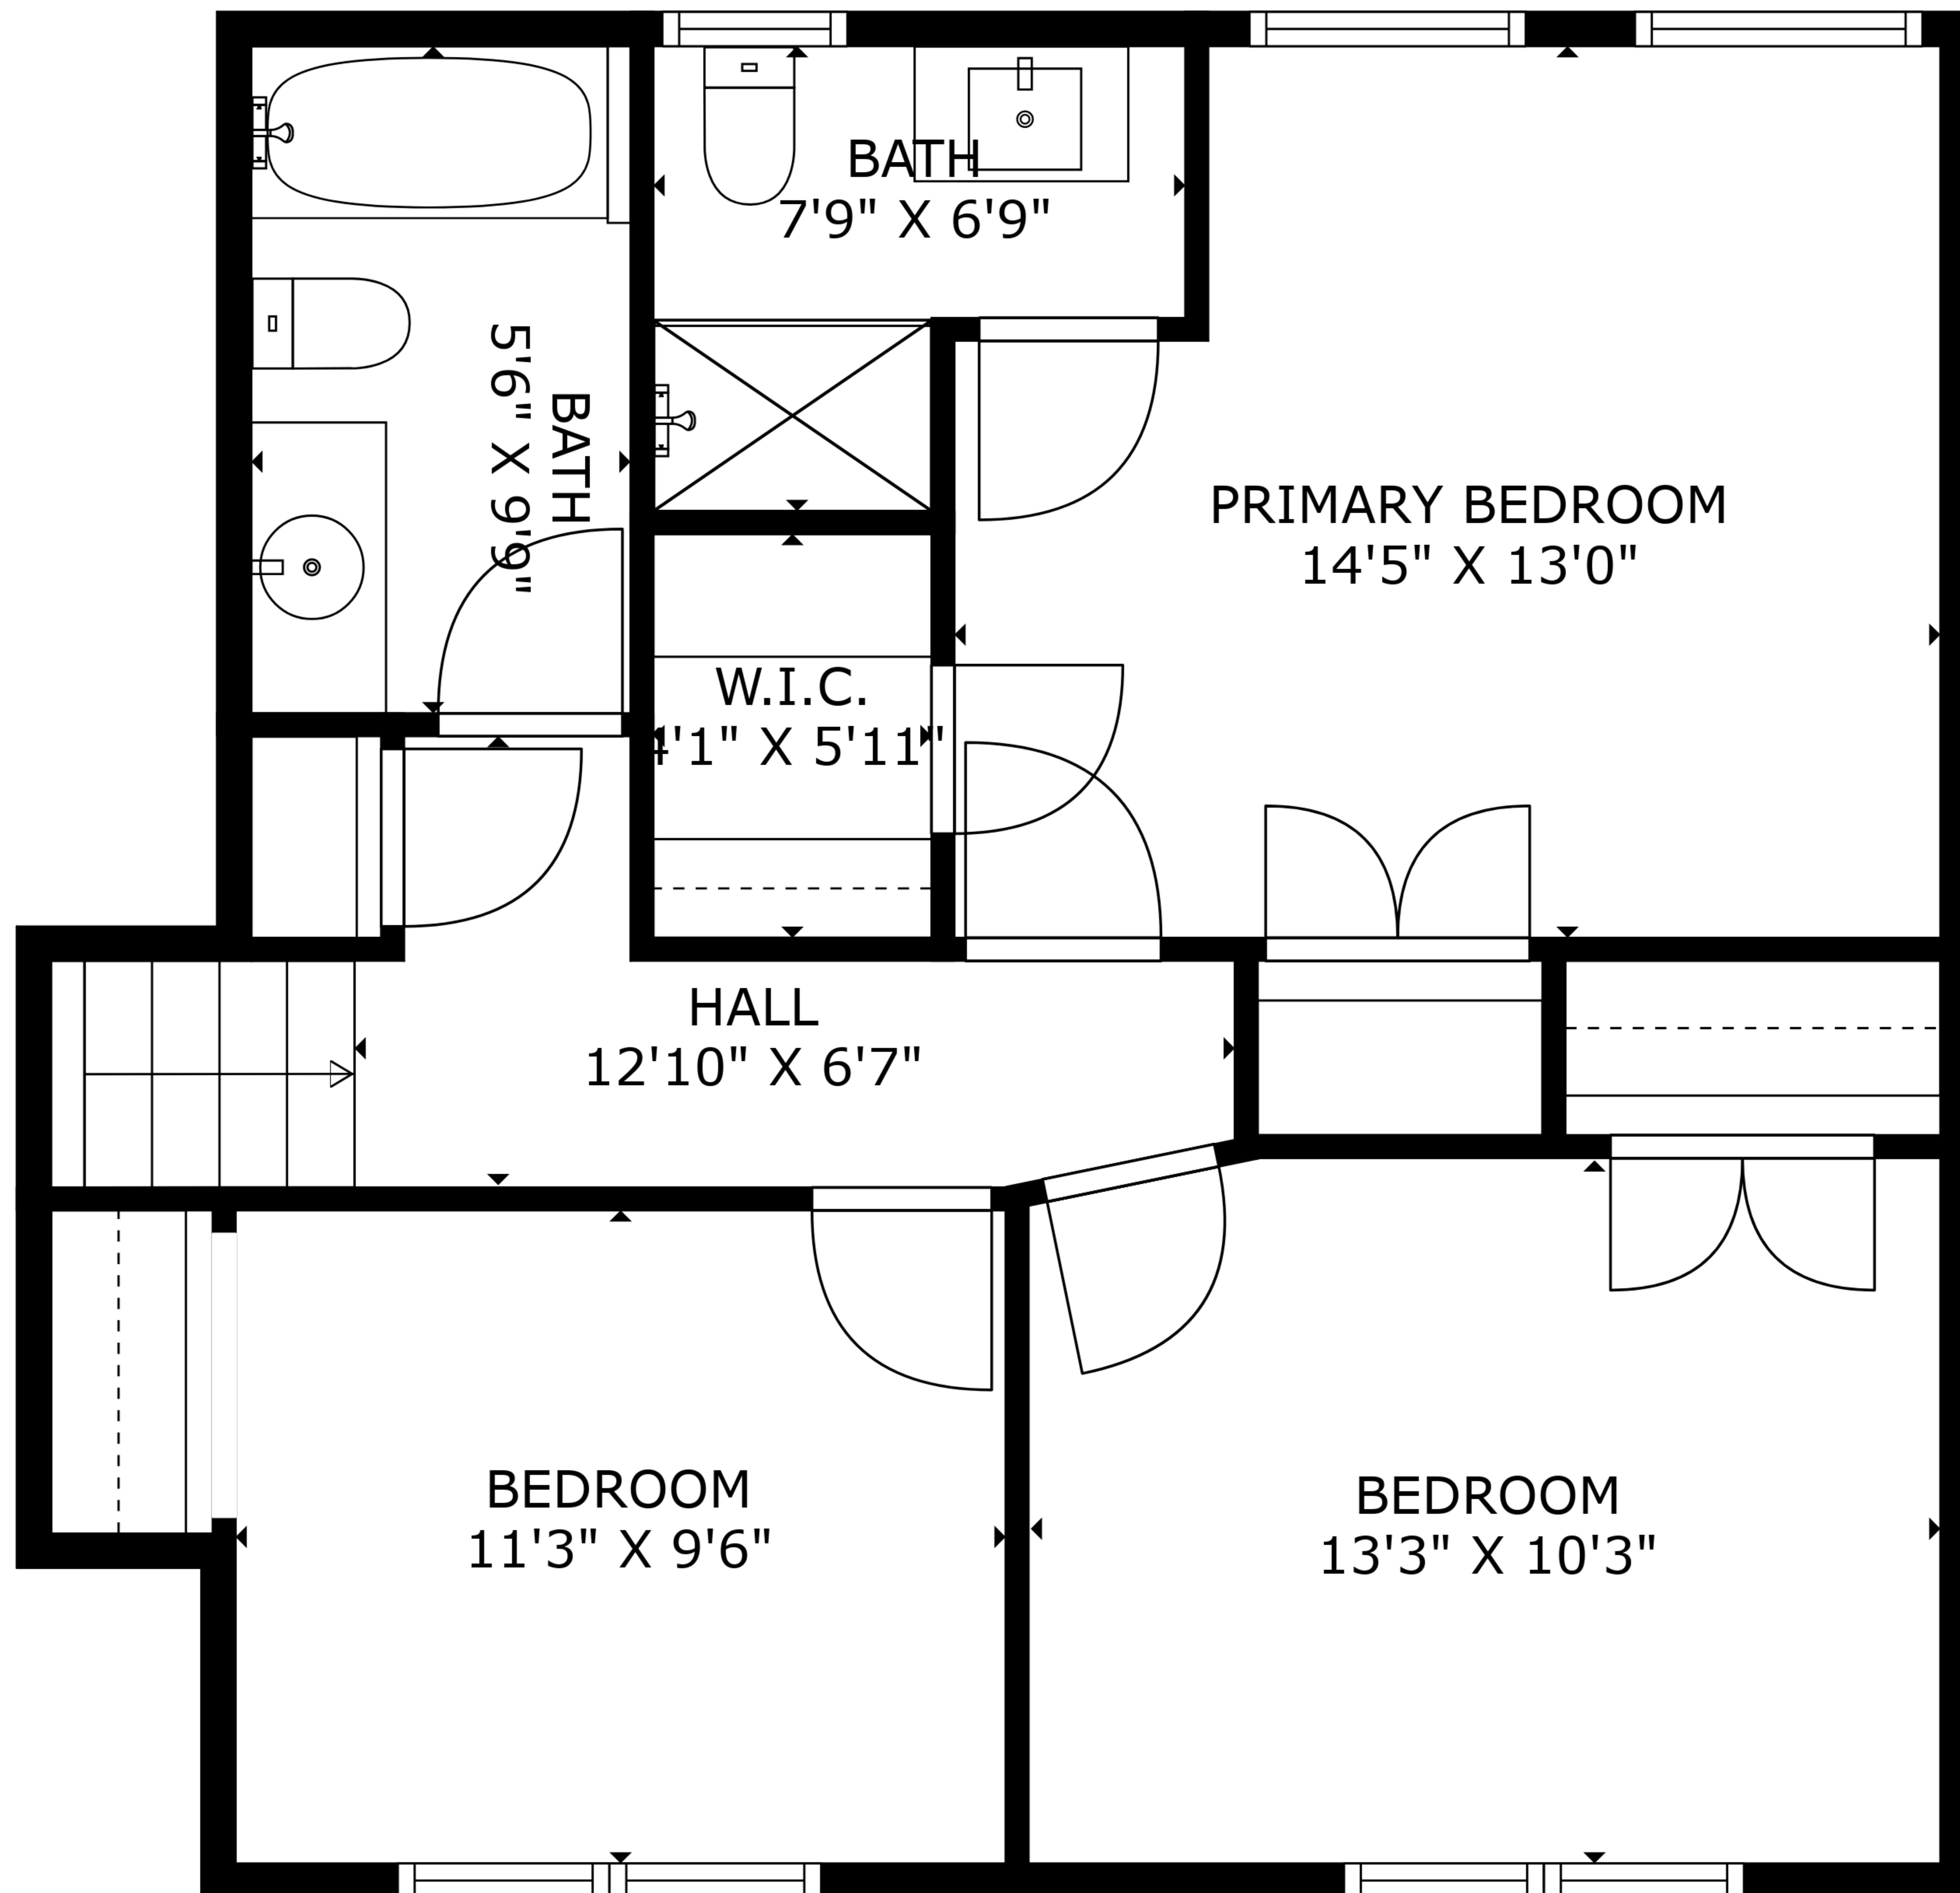

TOTAL: 2037 sq. ft

BELOW GROUND: 356 sq. ft, FLOOR 2: 316 sq. ft, FLOOR 3: 684 sq. ft, FLOOR 4: 681 sq. ft
EXCLUDED AREAS: BASEMENT: 209 sq. ft, GARAGE: 263 sq. ft

TOTAL: 2037 sq. ft

BELOW GROUND: 356 sq. ft, FLOOR 2: 316 sq. ft, FLOOR 3: 684 sq. ft, FLOOR 4: 681 sq. ft
 EXCLUDED AREAS: BASEMENT: 209 sq. ft, GARAGE: 263 sq. ft

Ihp | Measurements Are Deemed Highly Reliable But Not Guaranteed

FLOOR 3

FLOOR 4

FLOOR 2

FLOOR 1

TOTAL: 2037 sq. ft
 BELOW GROUND: 356 sq. ft, FLOOR 2: 316 sq. ft, FLOOR 3: 684 sq. ft, FLOOR 4: 681 sq. ft
 EXCLUDED AREAS: BASEMENT: 209 sq. ft, GARAGE: 263 sq. ft