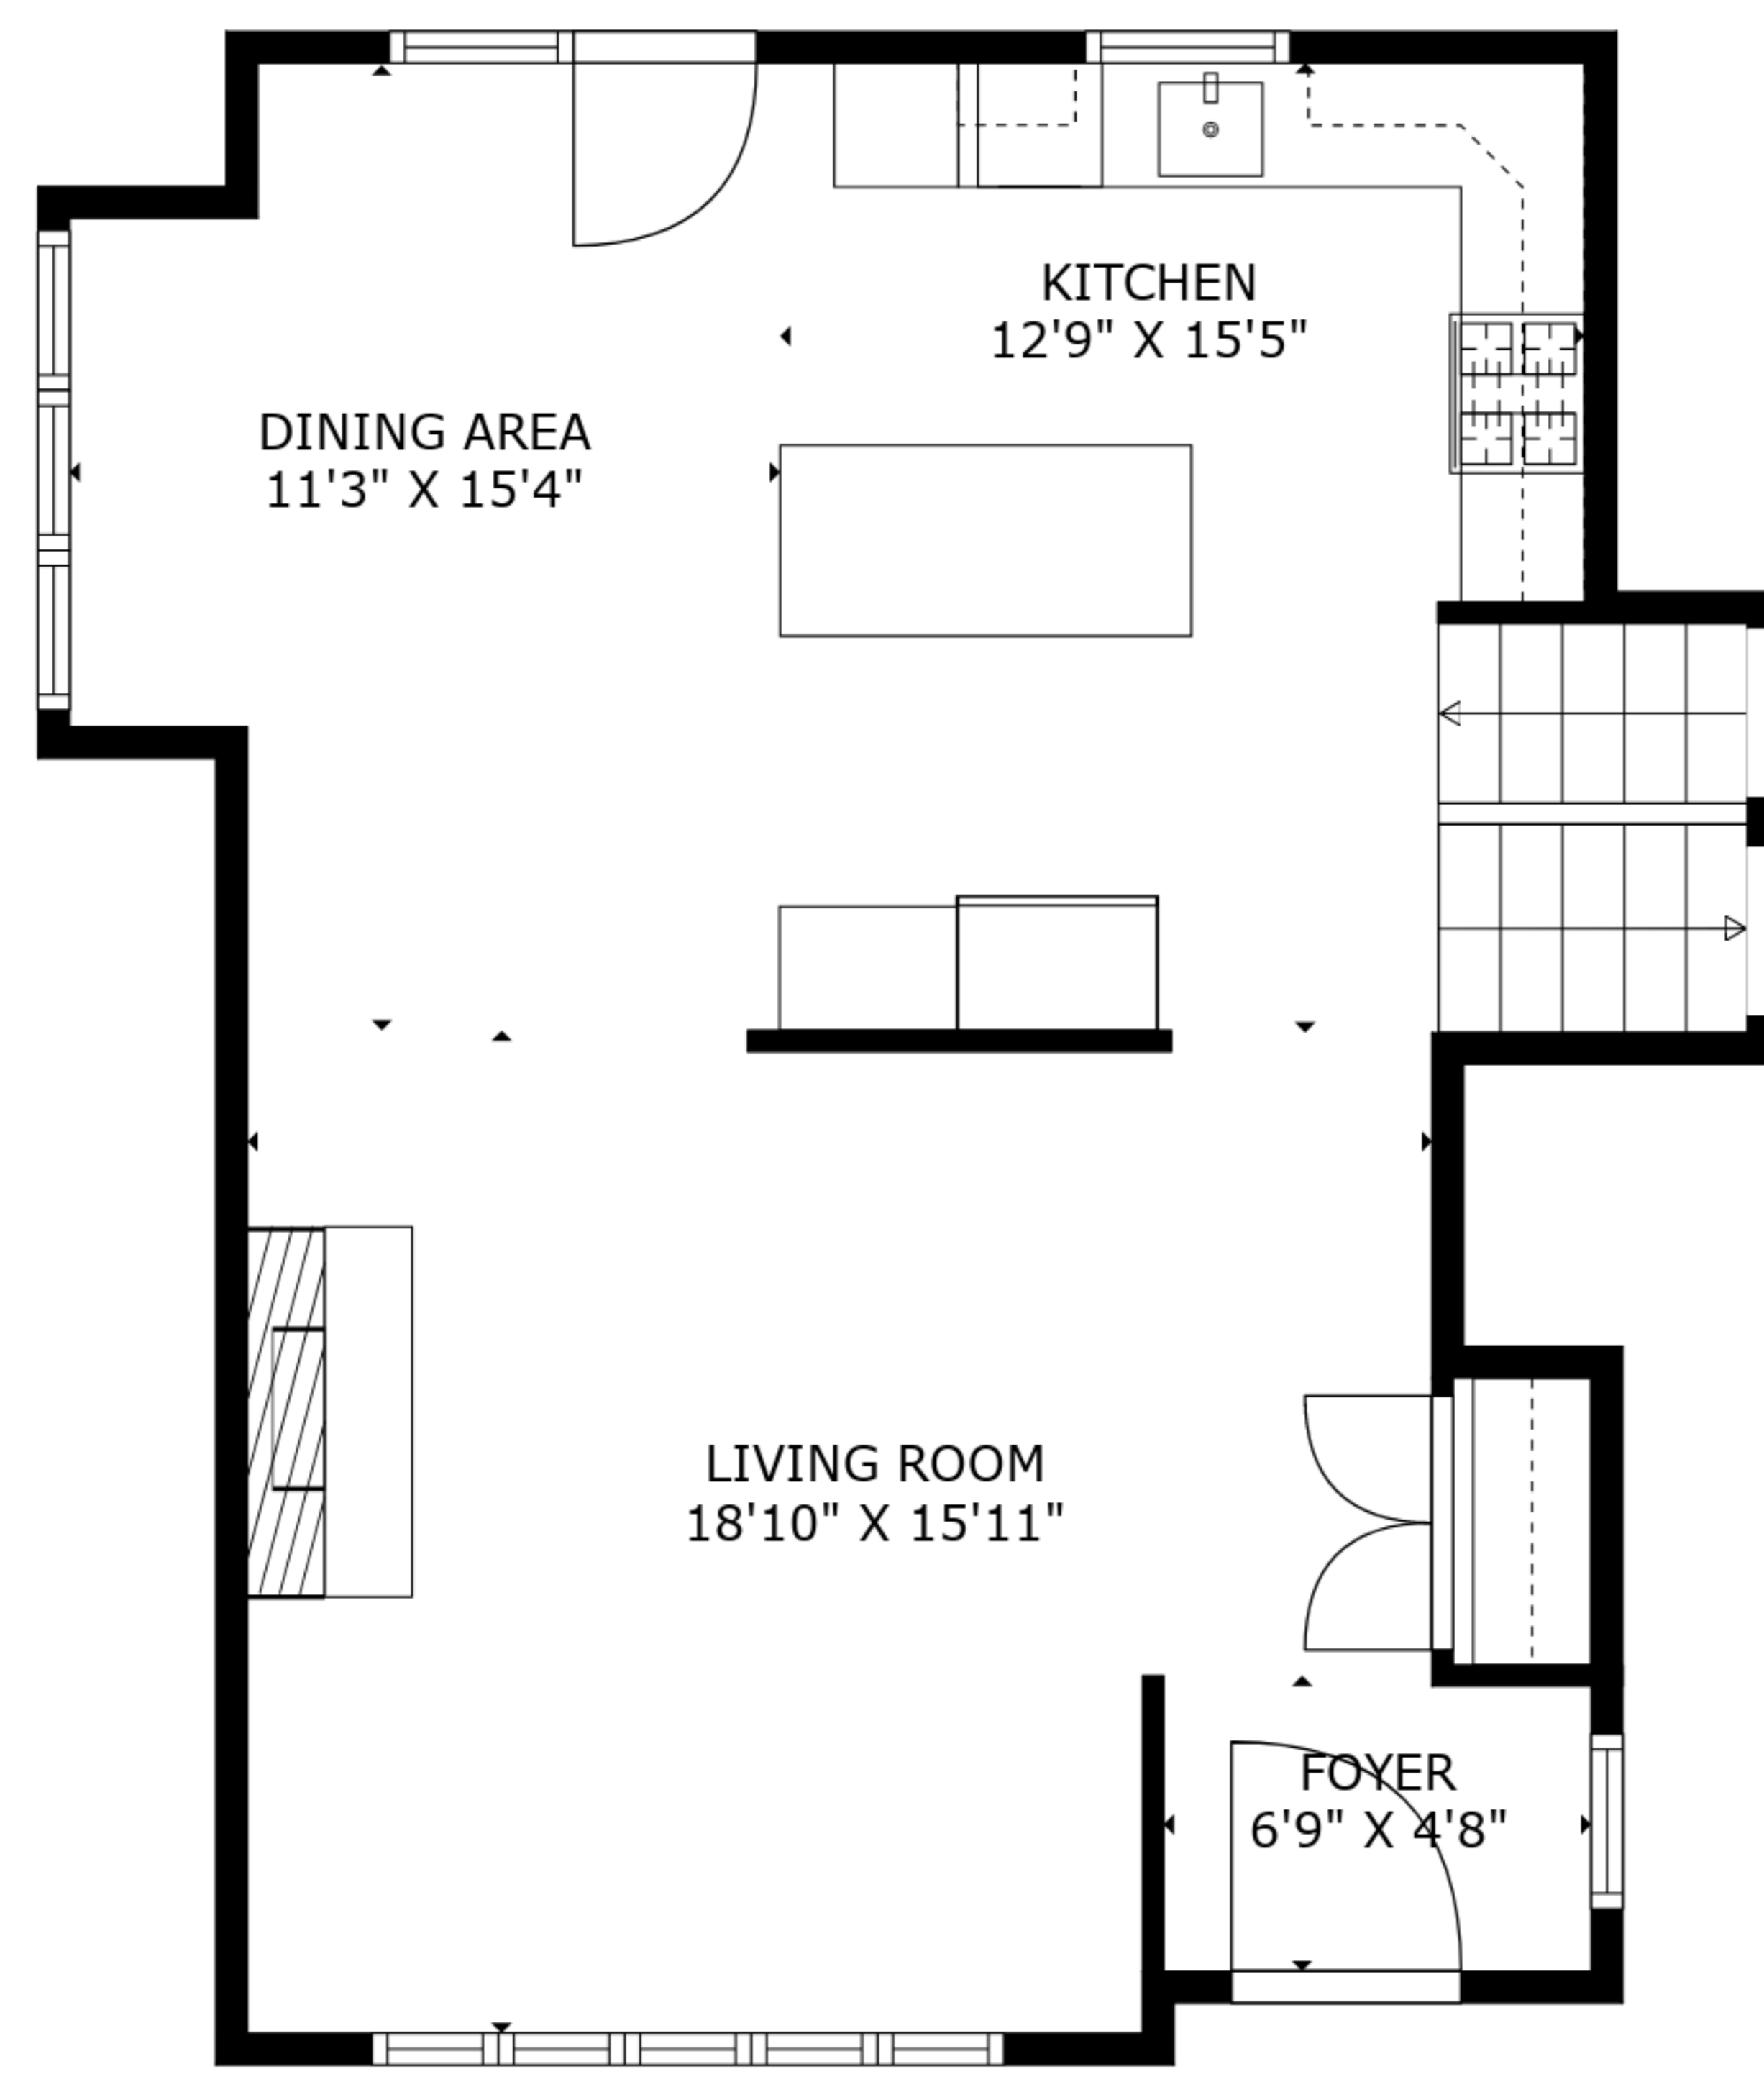

TOTAL: 2037 sq. ft

BELOW GROUND: 356 sq. ft, FLOOR 2: 316 sq. ft, FLOOR 3: 684 sq. ft, FLOOR 4: 681 sq. ft
EXCLUDED AREAS: BASEMENT: 209 sq. ft, GARAGE: 263 sq. ft

TOTAL: 2037 sq. ft

BELOW GROUND: 356 sq. ft, FLOOR 2: 316 sq. ft, FLOOR 3: 684 sq. ft, FLOOR 4: 681 sq. ft
 EXCLUDED AREAS: BASEMENT: 209 sq. ft, GARAGE: 263 sq. ft

Ihp | Measurements Are Deemed Highly Reliable But Not Guaranteed

FLOOR 3

FLOOR 4

FLOOR 2

FLOOR 1

TOTAL: 2037 sq. ft
 BELOW GROUND: 356 sq. ft, FLOOR 2: 316 sq. ft, FLOOR 3: 684 sq. ft, FLOOR 4: 681 sq. ft
 EXCLUDED AREAS: BASEMENT: 209 sq. ft, GARAGE: 263 sq. ft