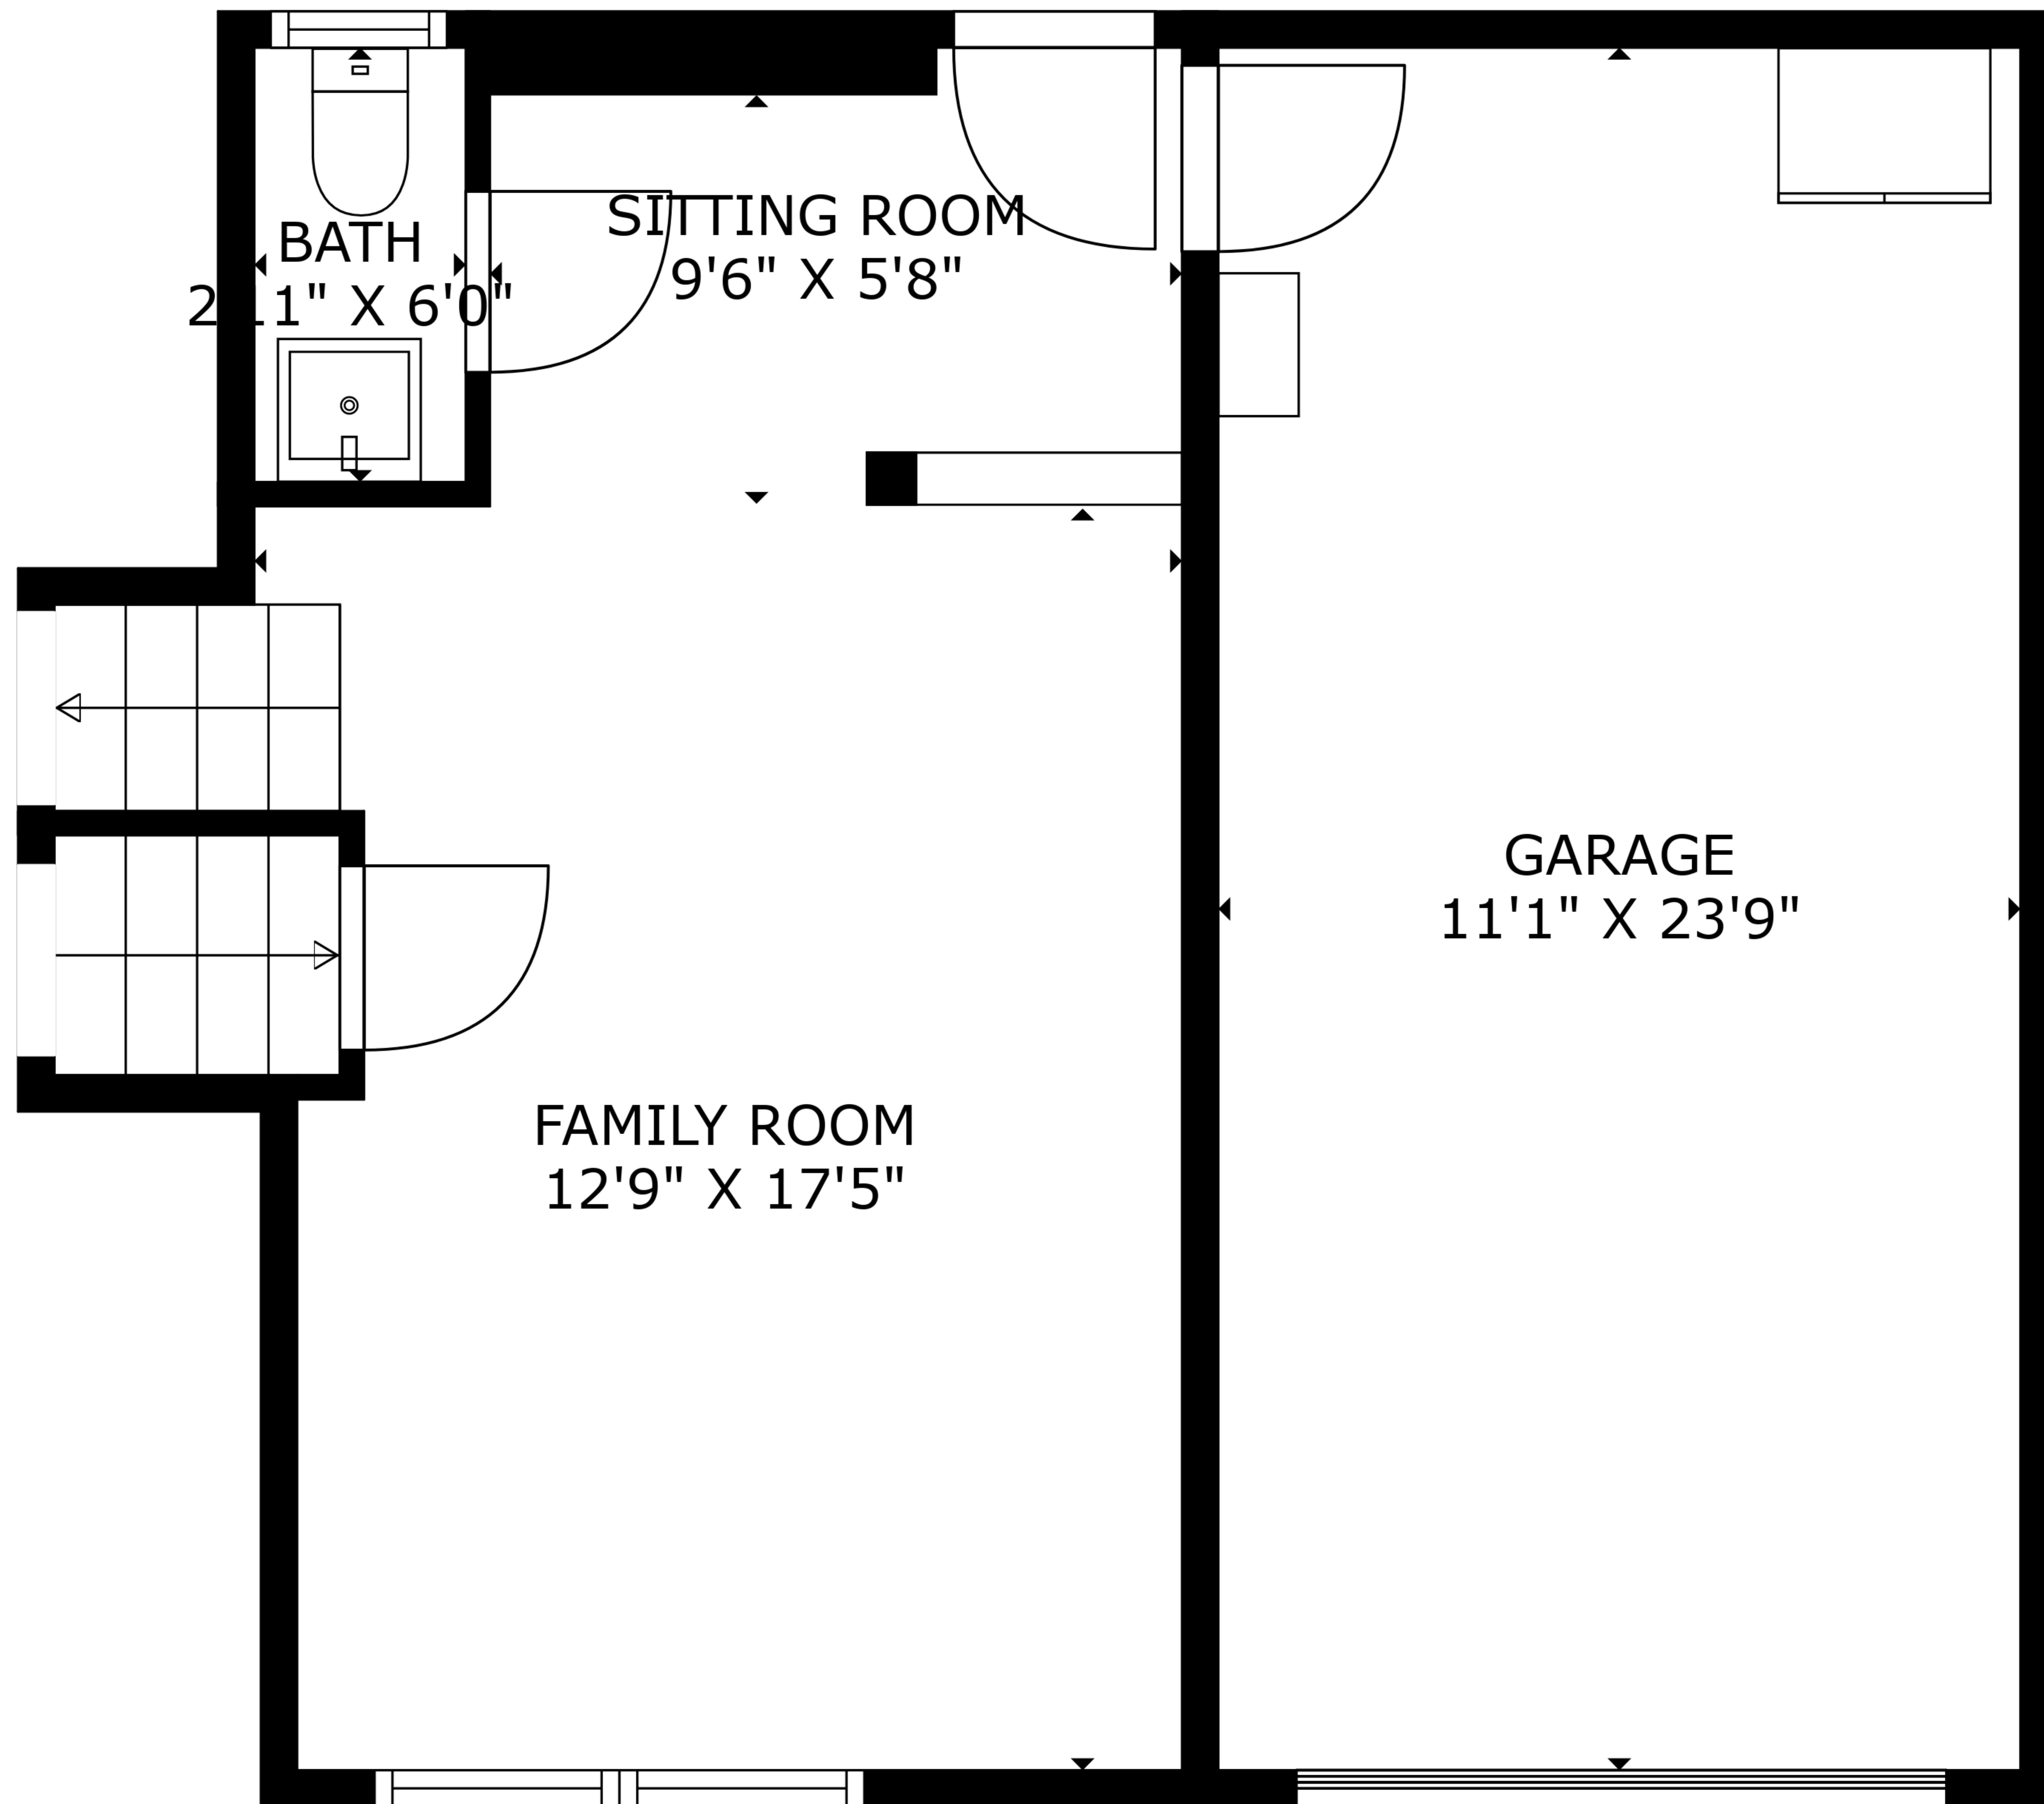

TOTAL: 2037 sq. ft

BELOW GROUND: 356 sq. ft, FLOOR 2: 316 sq. ft, FLOOR 3: 684 sq. ft, FLOOR 4: 681 sq. ft
EXCLUDED AREAS: BASEMENT: 209 sq. ft, GARAGE: 263 sq. ft

TOTAL: 2037 sq. ft

BELOW GROUND: 356 sq. ft, FLOOR 2: 316 sq. ft, FLOOR 3: 684 sq. ft, FLOOR 4: 681 sq. ft
 EXCLUDED AREAS: BASEMENT: 209 sq. ft, GARAGE: 263 sq. ft

Ihp | Measurements Are Deemed Highly Reliable But Not Guaranteed

FLOOR 3

FLOOR 4

FLOOR 2

FLOOR 1

TOTAL: 2037 sq. ft
 BELOW GROUND: 356 sq. ft, FLOOR 2: 316 sq. ft, FLOOR 3: 684 sq. ft, FLOOR 4: 681 sq. ft
 EXCLUDED AREAS: BASEMENT: 209 sq. ft, GARAGE: 263 sq. ft