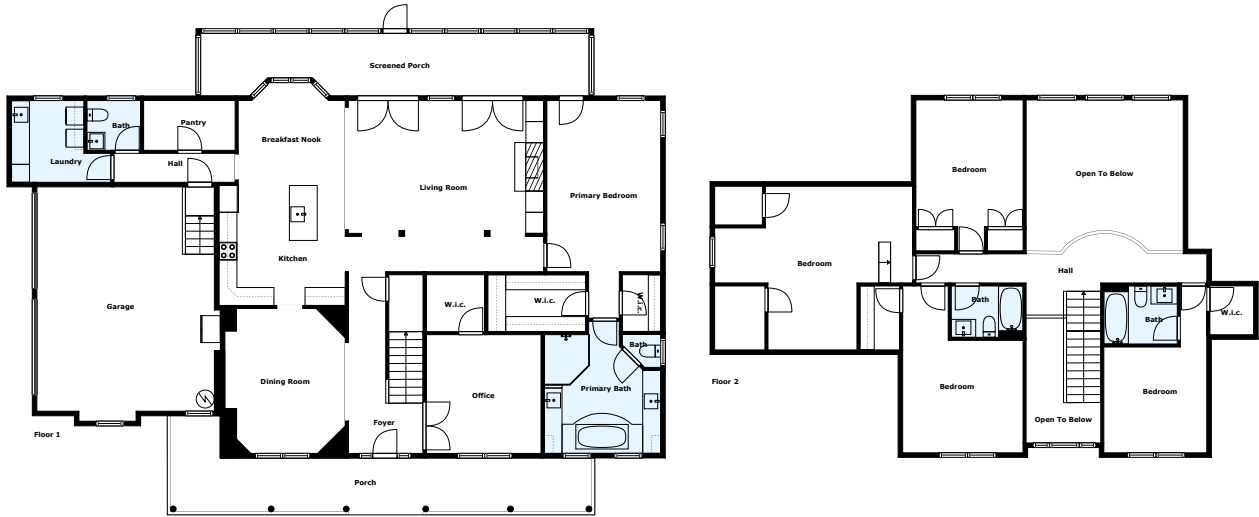

Home report

Martin Road 1935
Honea Path

Highlights

1 Kitchen

1 Living room

4 Bedroom

4 Bath

1 Office

35 Doors

46 Windows

Nearby services Data source: Google Maps

Anderson, 19.4 mi

Family Dollar, 3.9 mi

BSOS Orthopedic Supply, LLC, 10.0 mi

Soccer, 2.6 mi

Hunt Brothers Pizza, 3.5 mi

Oakhill Airpark SC82, 13.7 mi

Floor plan

Measurements Are Highly Accurate But Not Guaranteed By Five-media.com

Appendix 1: Data sheet

Dining - 1	Office - 1	Bath - 4
Bath - Toilet - 2	Closet - 4	Closet - WalkIn - 4
Hall - 2	Utility - 1	Utility - Laundry - 1
Pantry - 1	Outdoor - 2	Outdoor - Porch - 2
Outdoor - Porch - Screen - 1	Entry - 1	Entry - Foyer - 1
LivingRoom - 1	Nook - 1	Nook - Breakfast - 1
Kitchen - 1	Garage - 1	Bedroom - 4
OpenToBelow - 2		