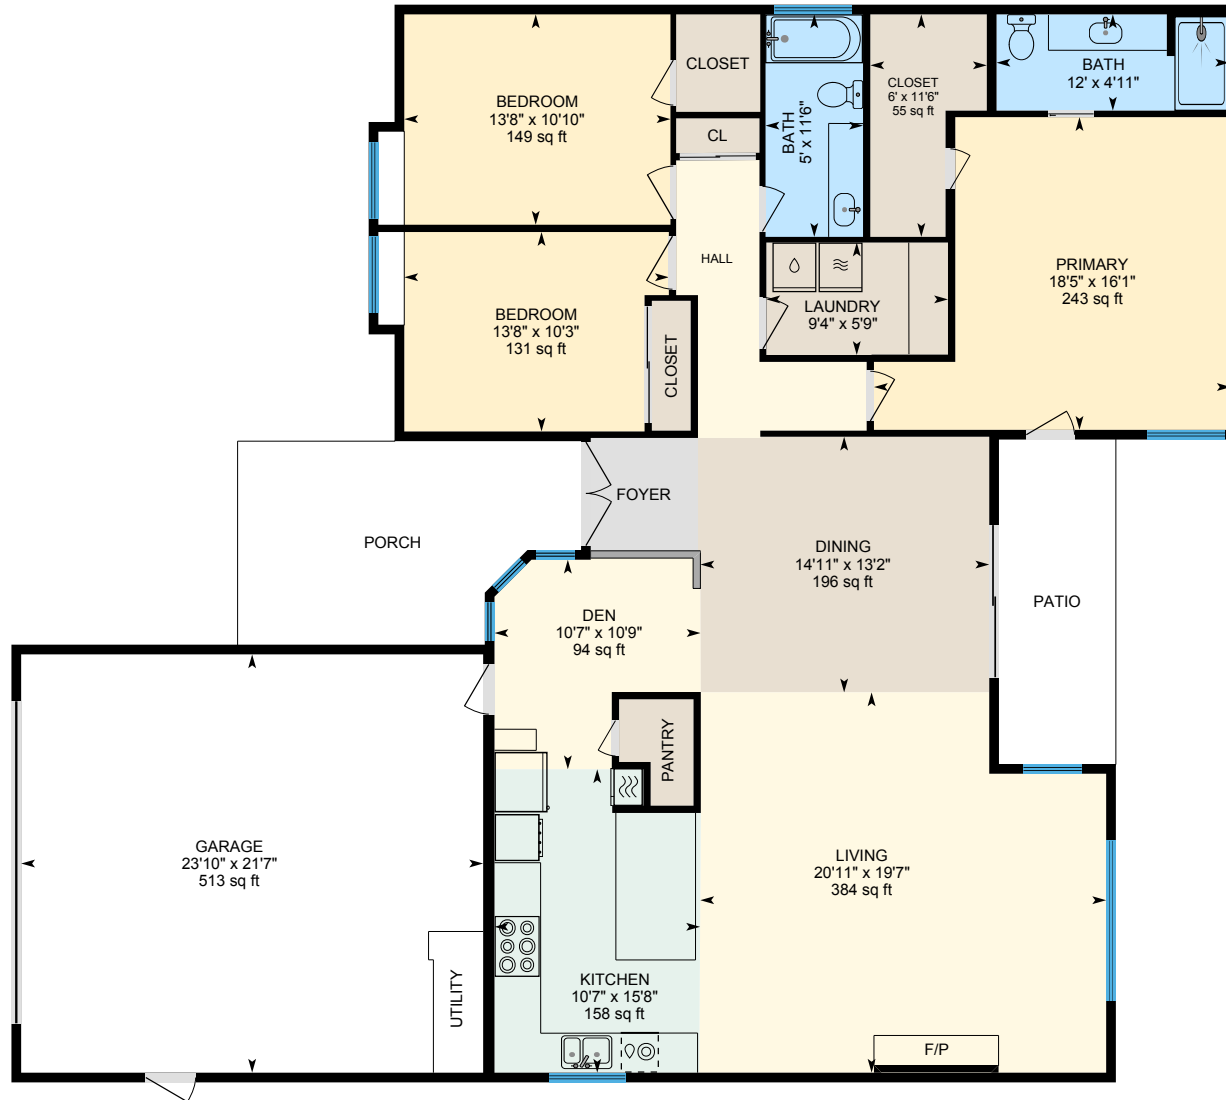

# 2625 Canyon Creek Dr, Stockton, CA

Main Floor Finished Area 1922.17 sq ft  
Unfinished Area 547.76 sq ft

PREPARED: 2024/09/07

White regions are excluded from total floor area in iGUIDE floor plans. All room dimensions and floor areas must be considered approximate and are subject to independent verification.