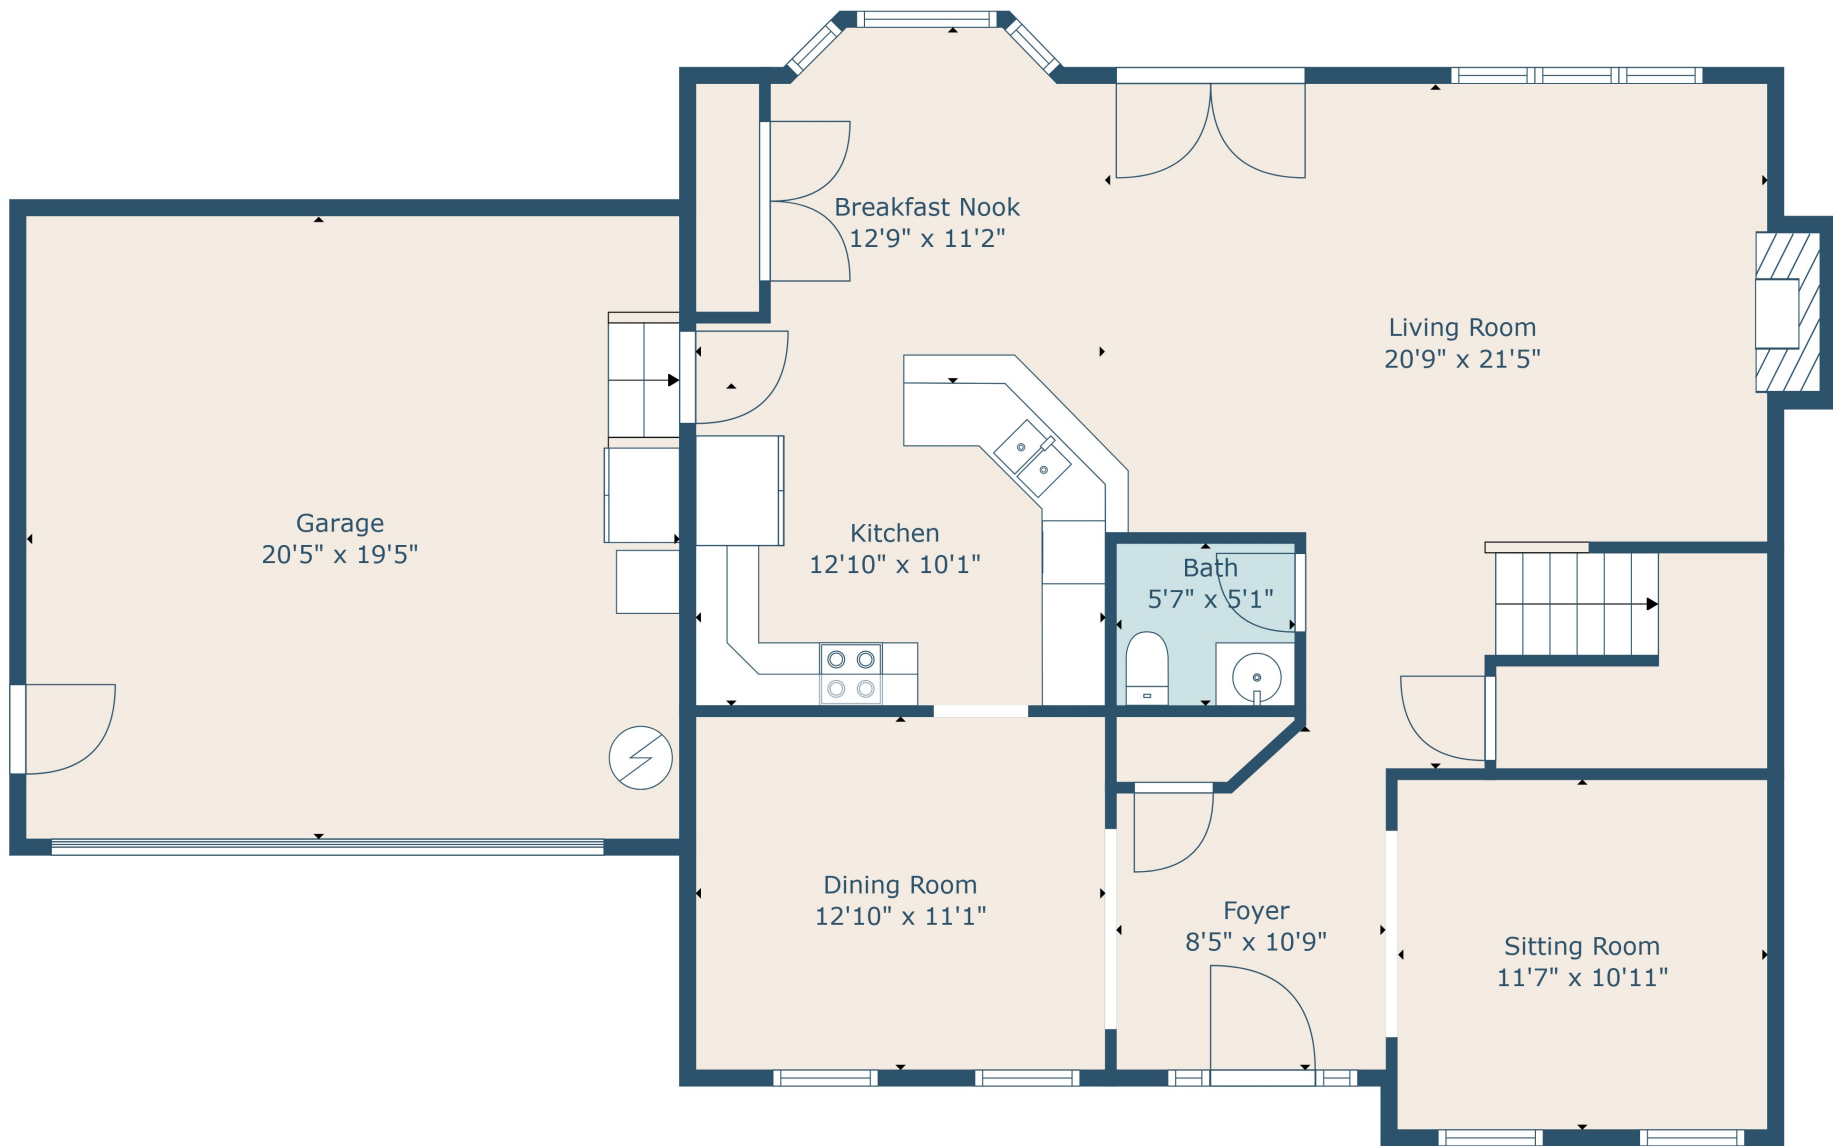

**TOTAL: 2486 sq. ft**  
 FLOOR 1: 1069 sq. ft, FLOOR 2: 1417 sq. ft  
 EXCLUDED AREAS: GARAGE: 398 sq. ft, FIREPLACE: 6 sq. ft, LOW CEILING: 36 sq. ft

Measurements Are Calculated By Cubicasa Technology. Deemed Highly Reliable But Not Guaranteed.