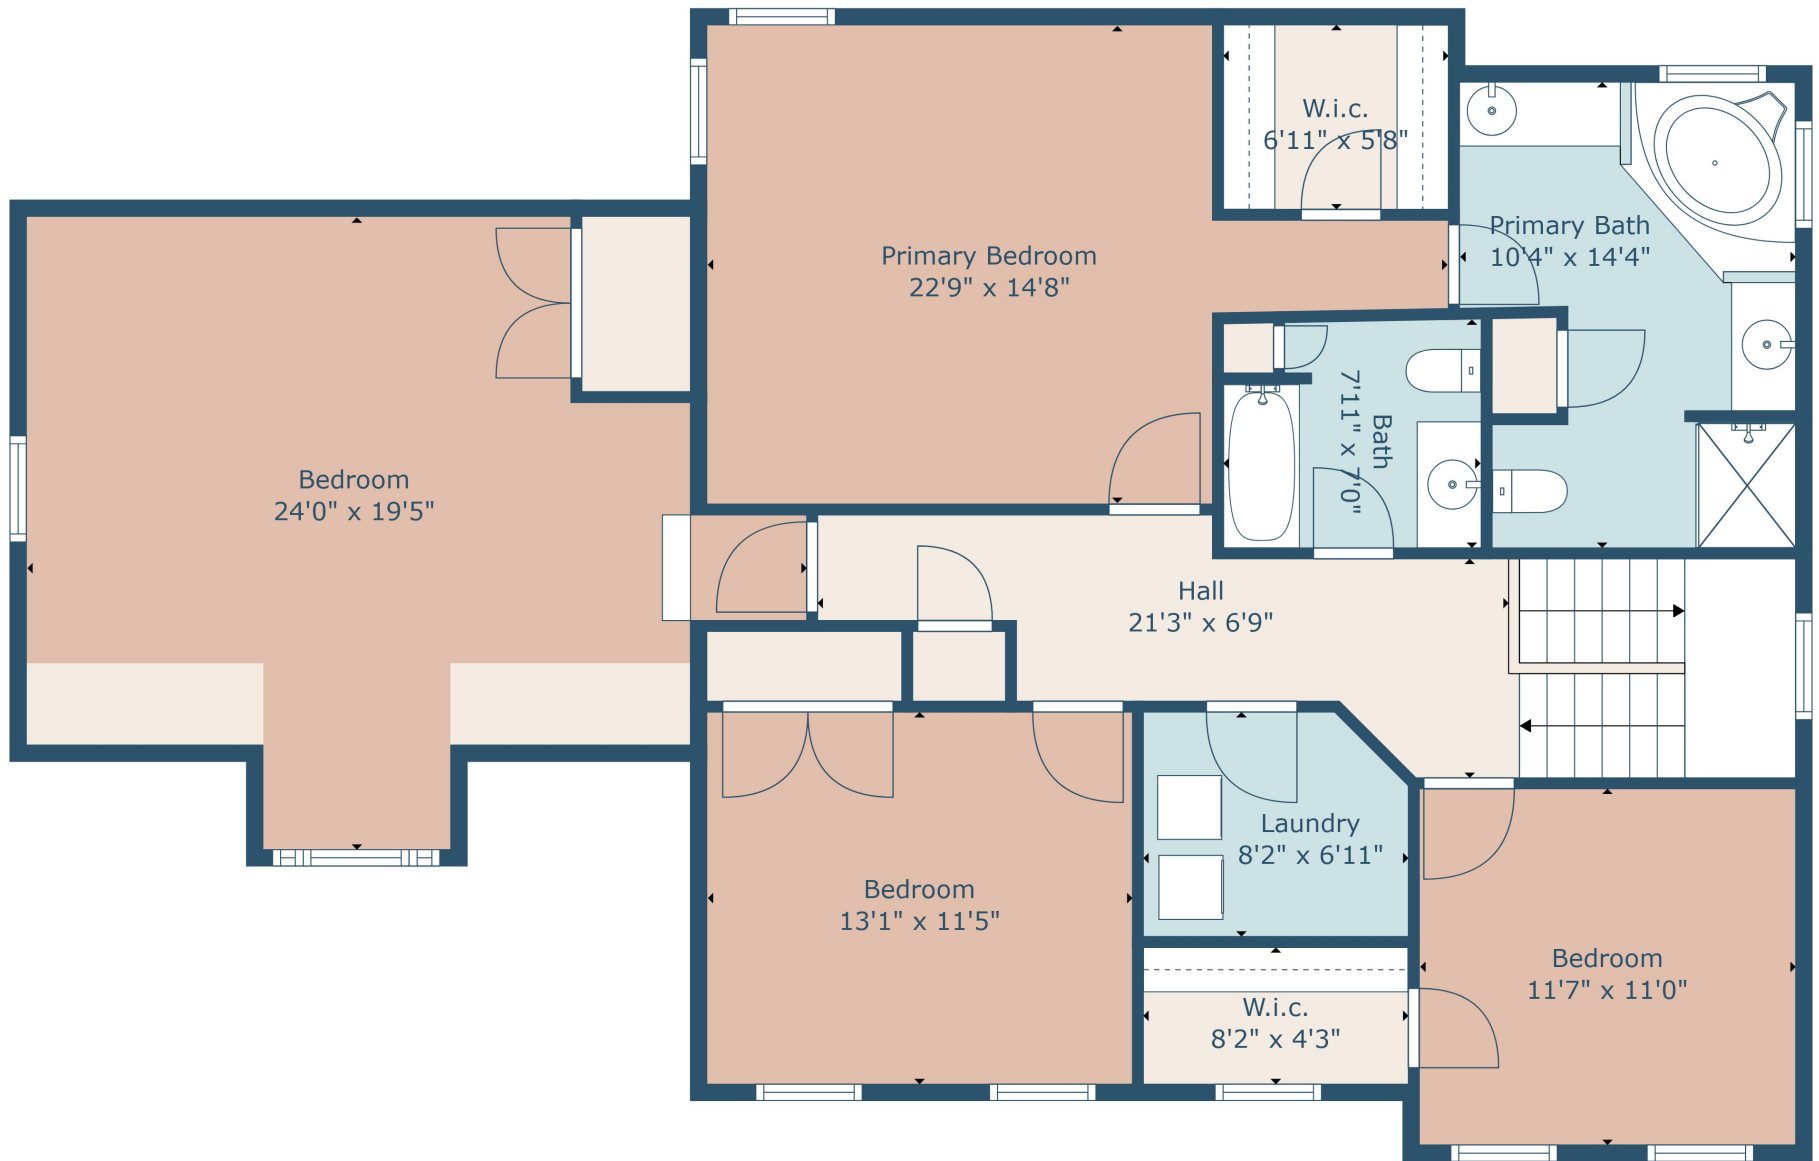

**TOTAL: 2486 sq. ft**  
 FLOOR 1: 1069 sq. ft, FLOOR 2: 1417 sq. ft  
 EXCLUDED AREAS: GARAGE: 398 sq. ft, FIREPLACE: 6 sq. ft, LOW CEILING: 36 sq. ft

Measurements Are Calculated By Cubicasa Technology. Deemed Highly Reliable But Not Guaranteed.