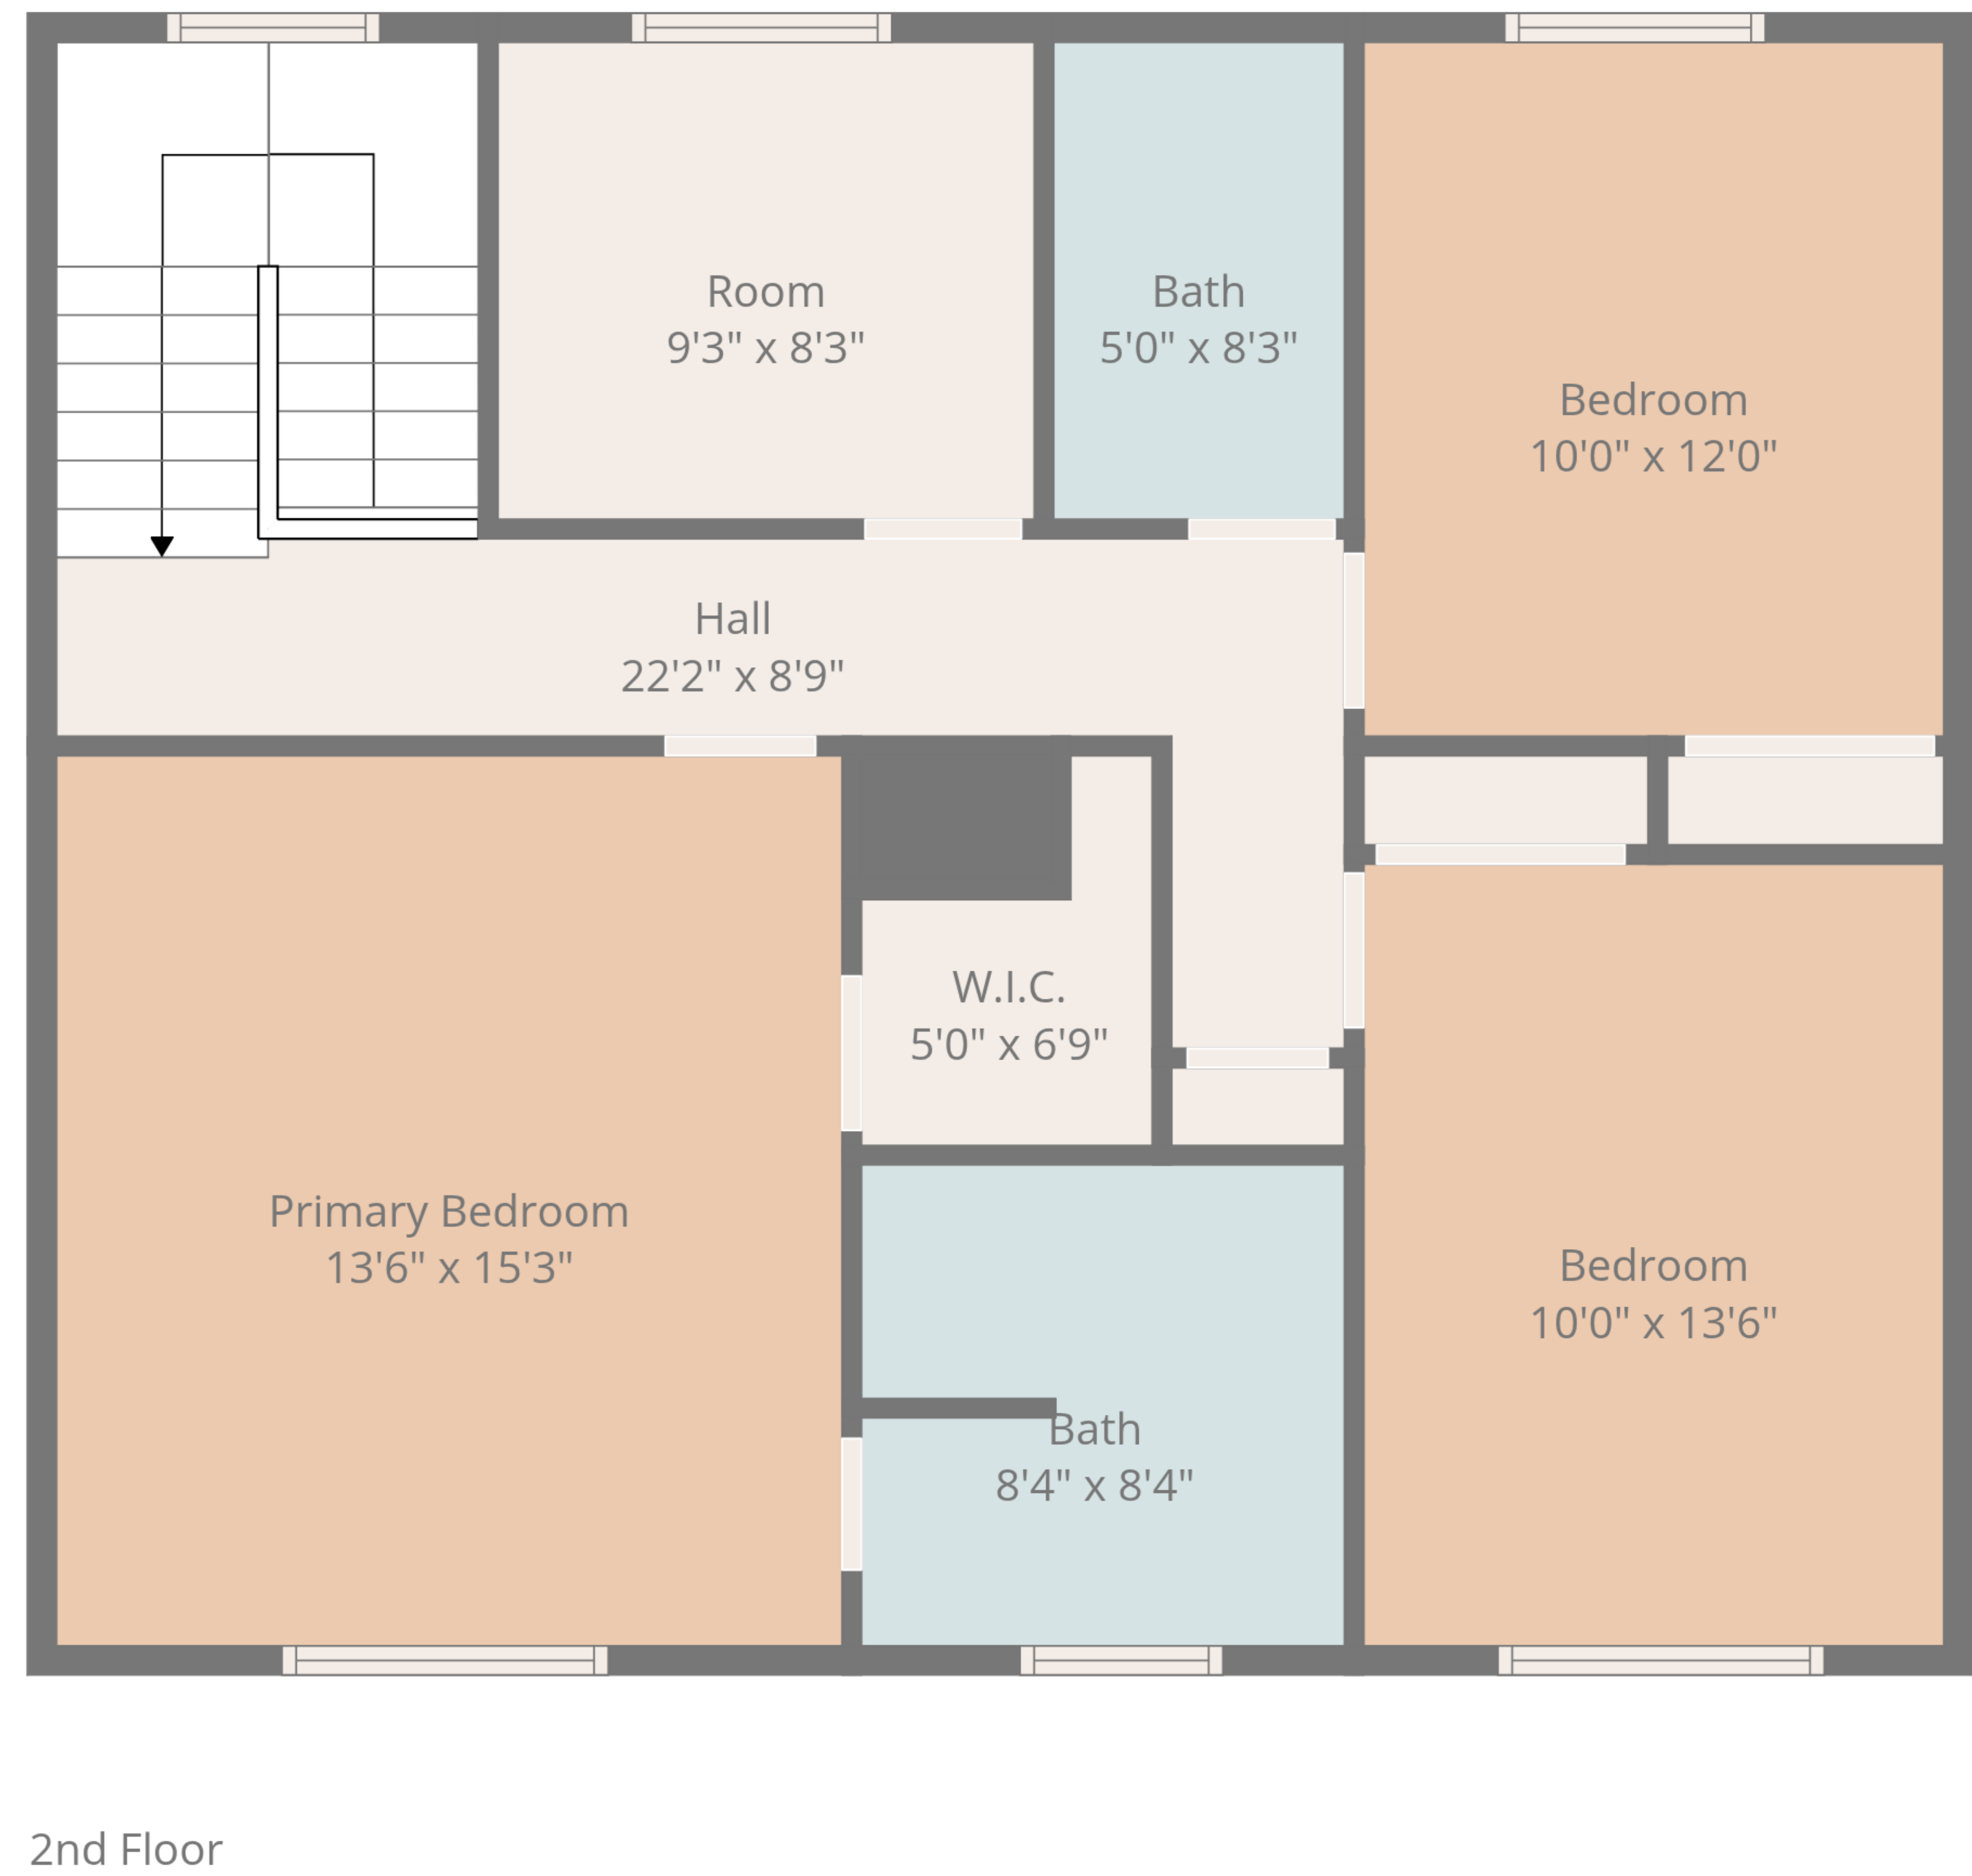

Total: 1499 sq. ft
1st Floor: 599 sq. Ft, 2nd Floor: 900 sq. ft
Excluded Areas: Garage: 370 sq. Ft, Walls: 144 sq. ft

Total: 1499 sq. ft

1st Floor: 599 sq. Ft, 2nd Floor: 900 sq. ft
Excluded Areas: Garage: 370 sq. Ft, Walls: 144 sq. ft

Total: 1499 sq. ft
 1st Floor: 599 sq. Ft, 2nd Floor: 900 sq. ft
 Excluded Areas: Garage: 370 sq. Ft, Walls: 144 sq. ft