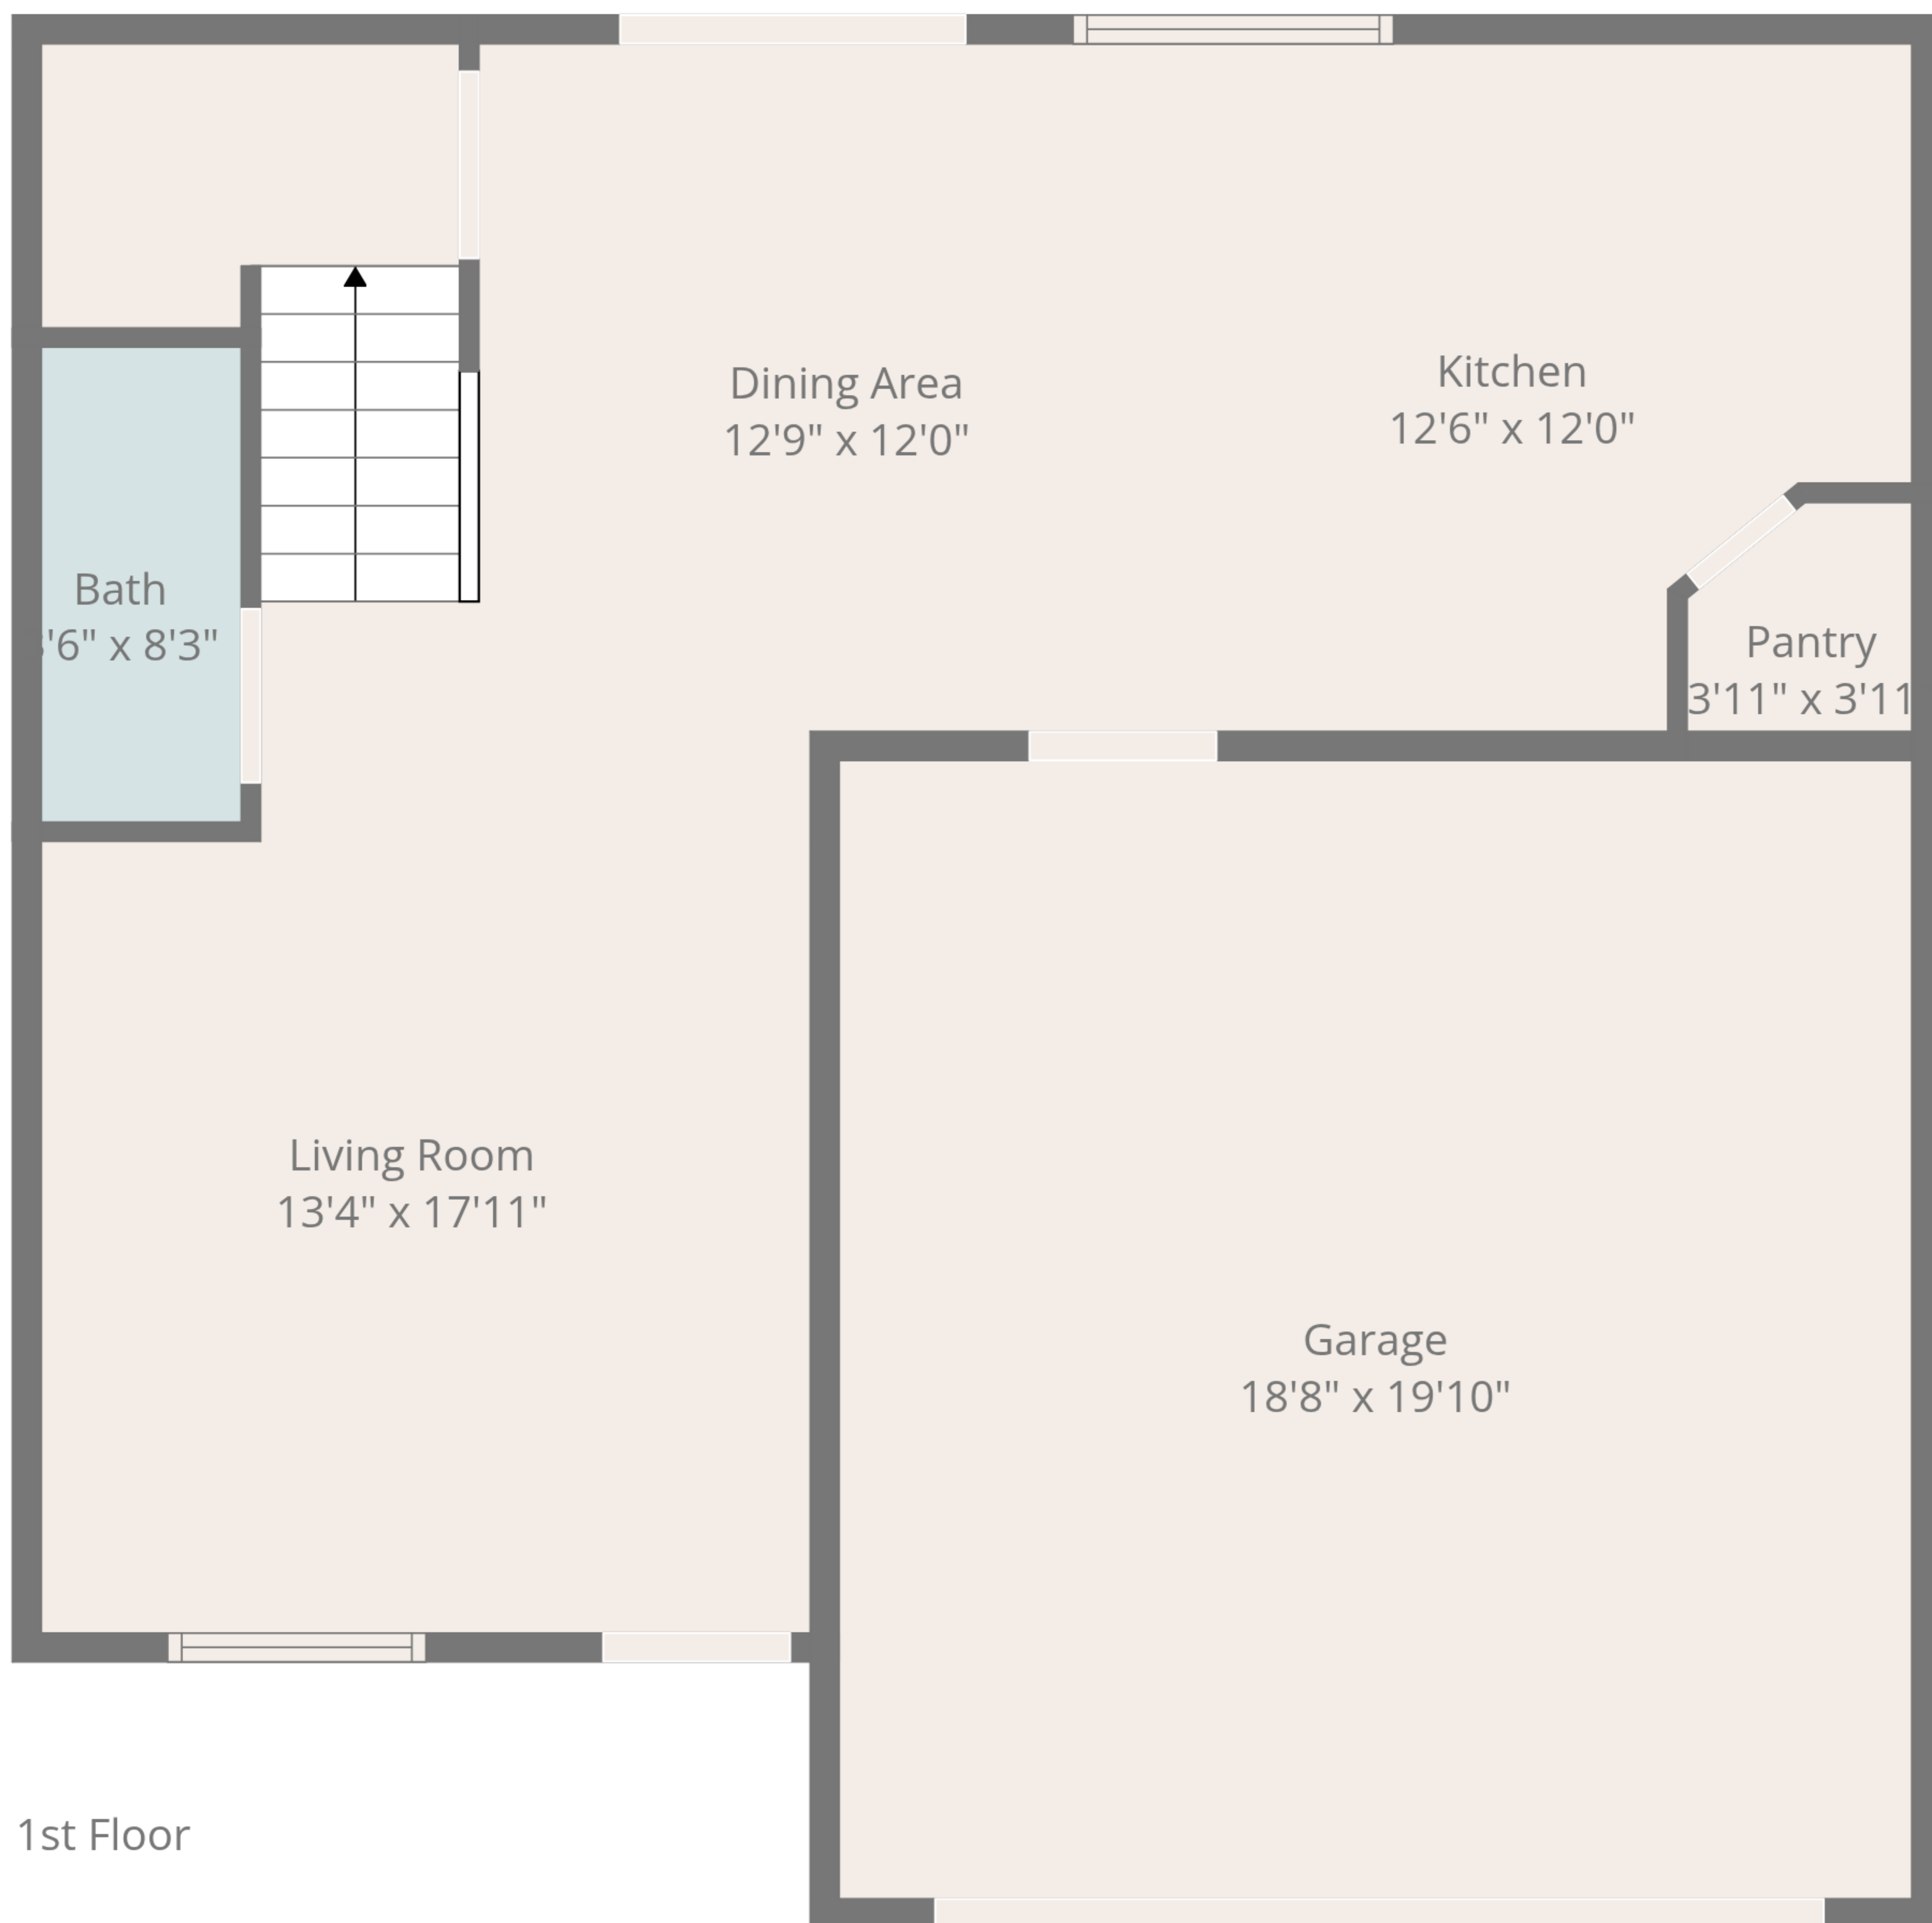

Total: 1499 sq. ft
1st Floor: 599 sq. Ft, 2nd Floor: 900 sq. ft
Excluded Areas: Garage: 370 sq. Ft, Walls: 144 sq. ft

Total: 1499 sq. ft

1st Floor: 599 sq. Ft, 2nd Floor: 900 sq. ft
Excluded Areas: Garage: 370 sq. Ft, Walls: 144 sq. ft

Total: 1499 sq. ft
 1st Floor: 599 sq. Ft, 2nd Floor: 900 sq. ft
 Excluded Areas: Garage: 370 sq. Ft, Walls: 144 sq. ft