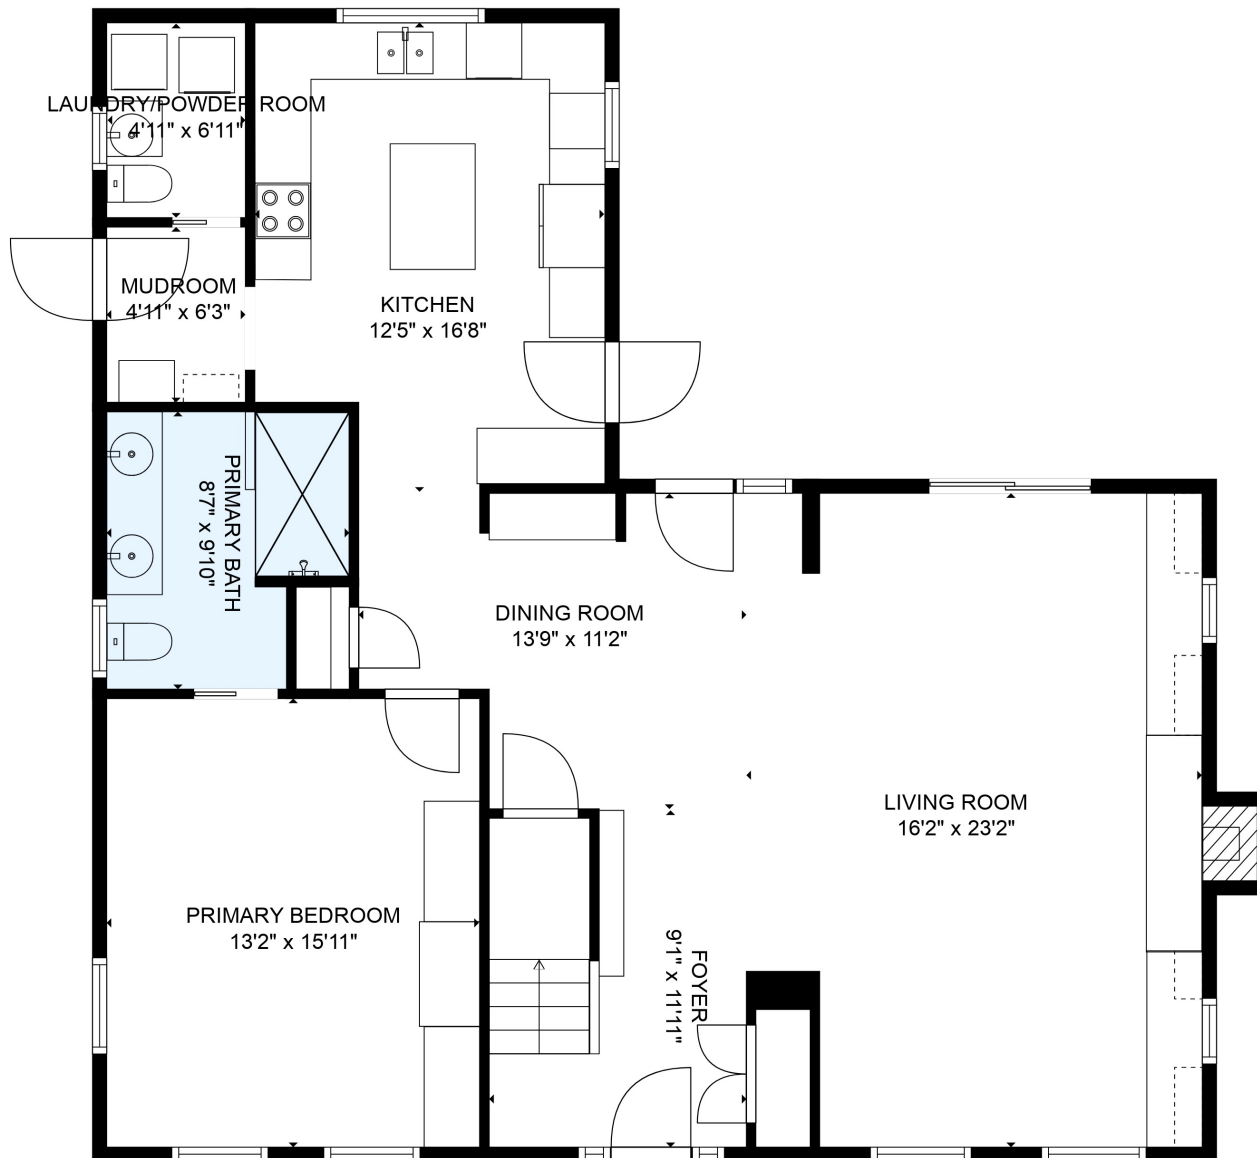

FLOOR 1

FLOOR 2

Total scanned area: 2256 sq. ft

SIZES AND DIMENSIONS ARE ESTIMATED