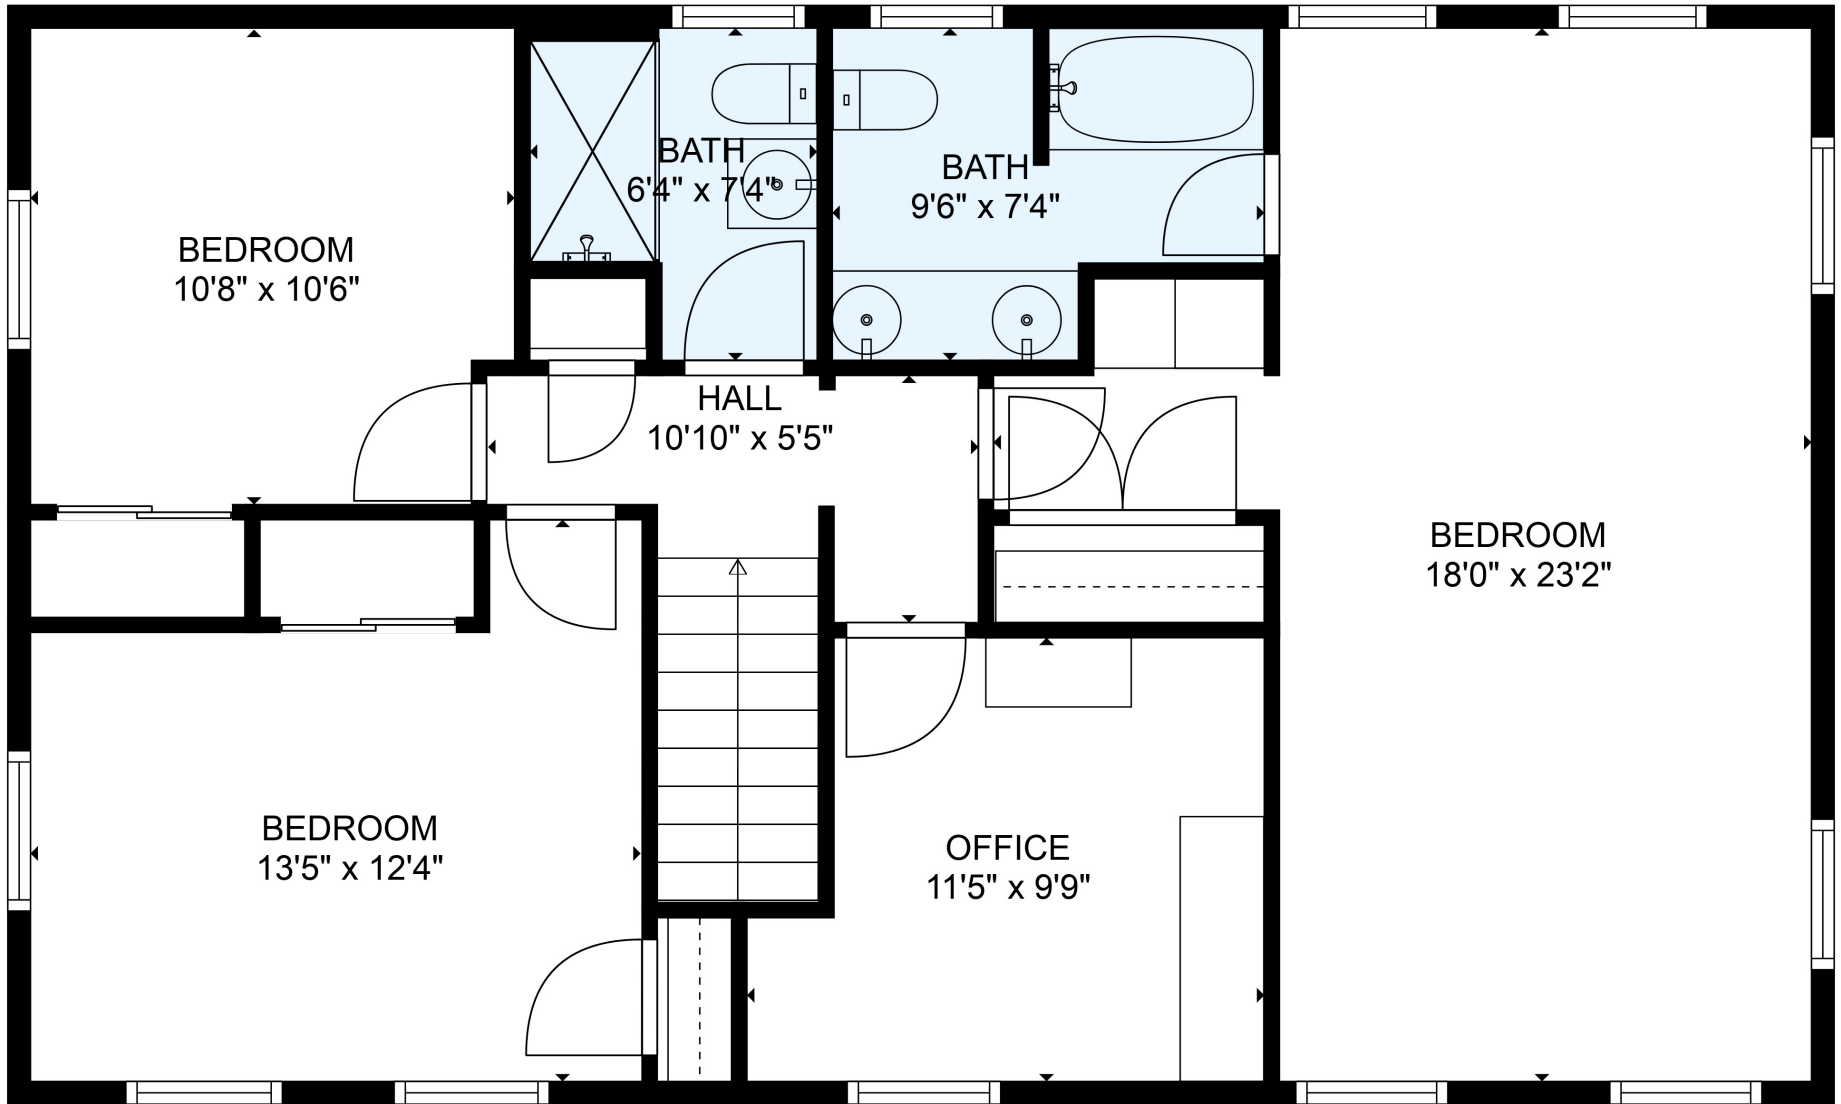

FLOOR 1

FLOOR 2

Total scanned area: 2256 sq. ft

SIZES AND DIMENSIONS ARE ESTIMATED