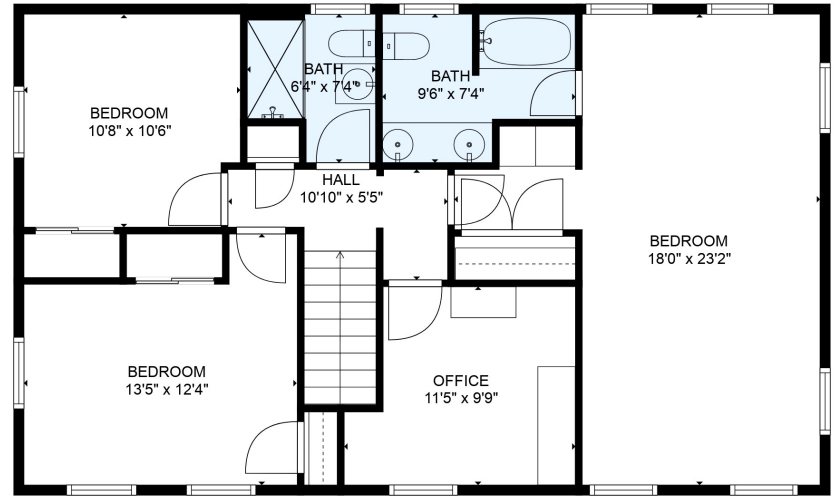

FLOOR 1

FLOOR 2

Total scanned area: 2256 sq. ft

SIZES AND DIMENSIONS ARE ESTIMATED