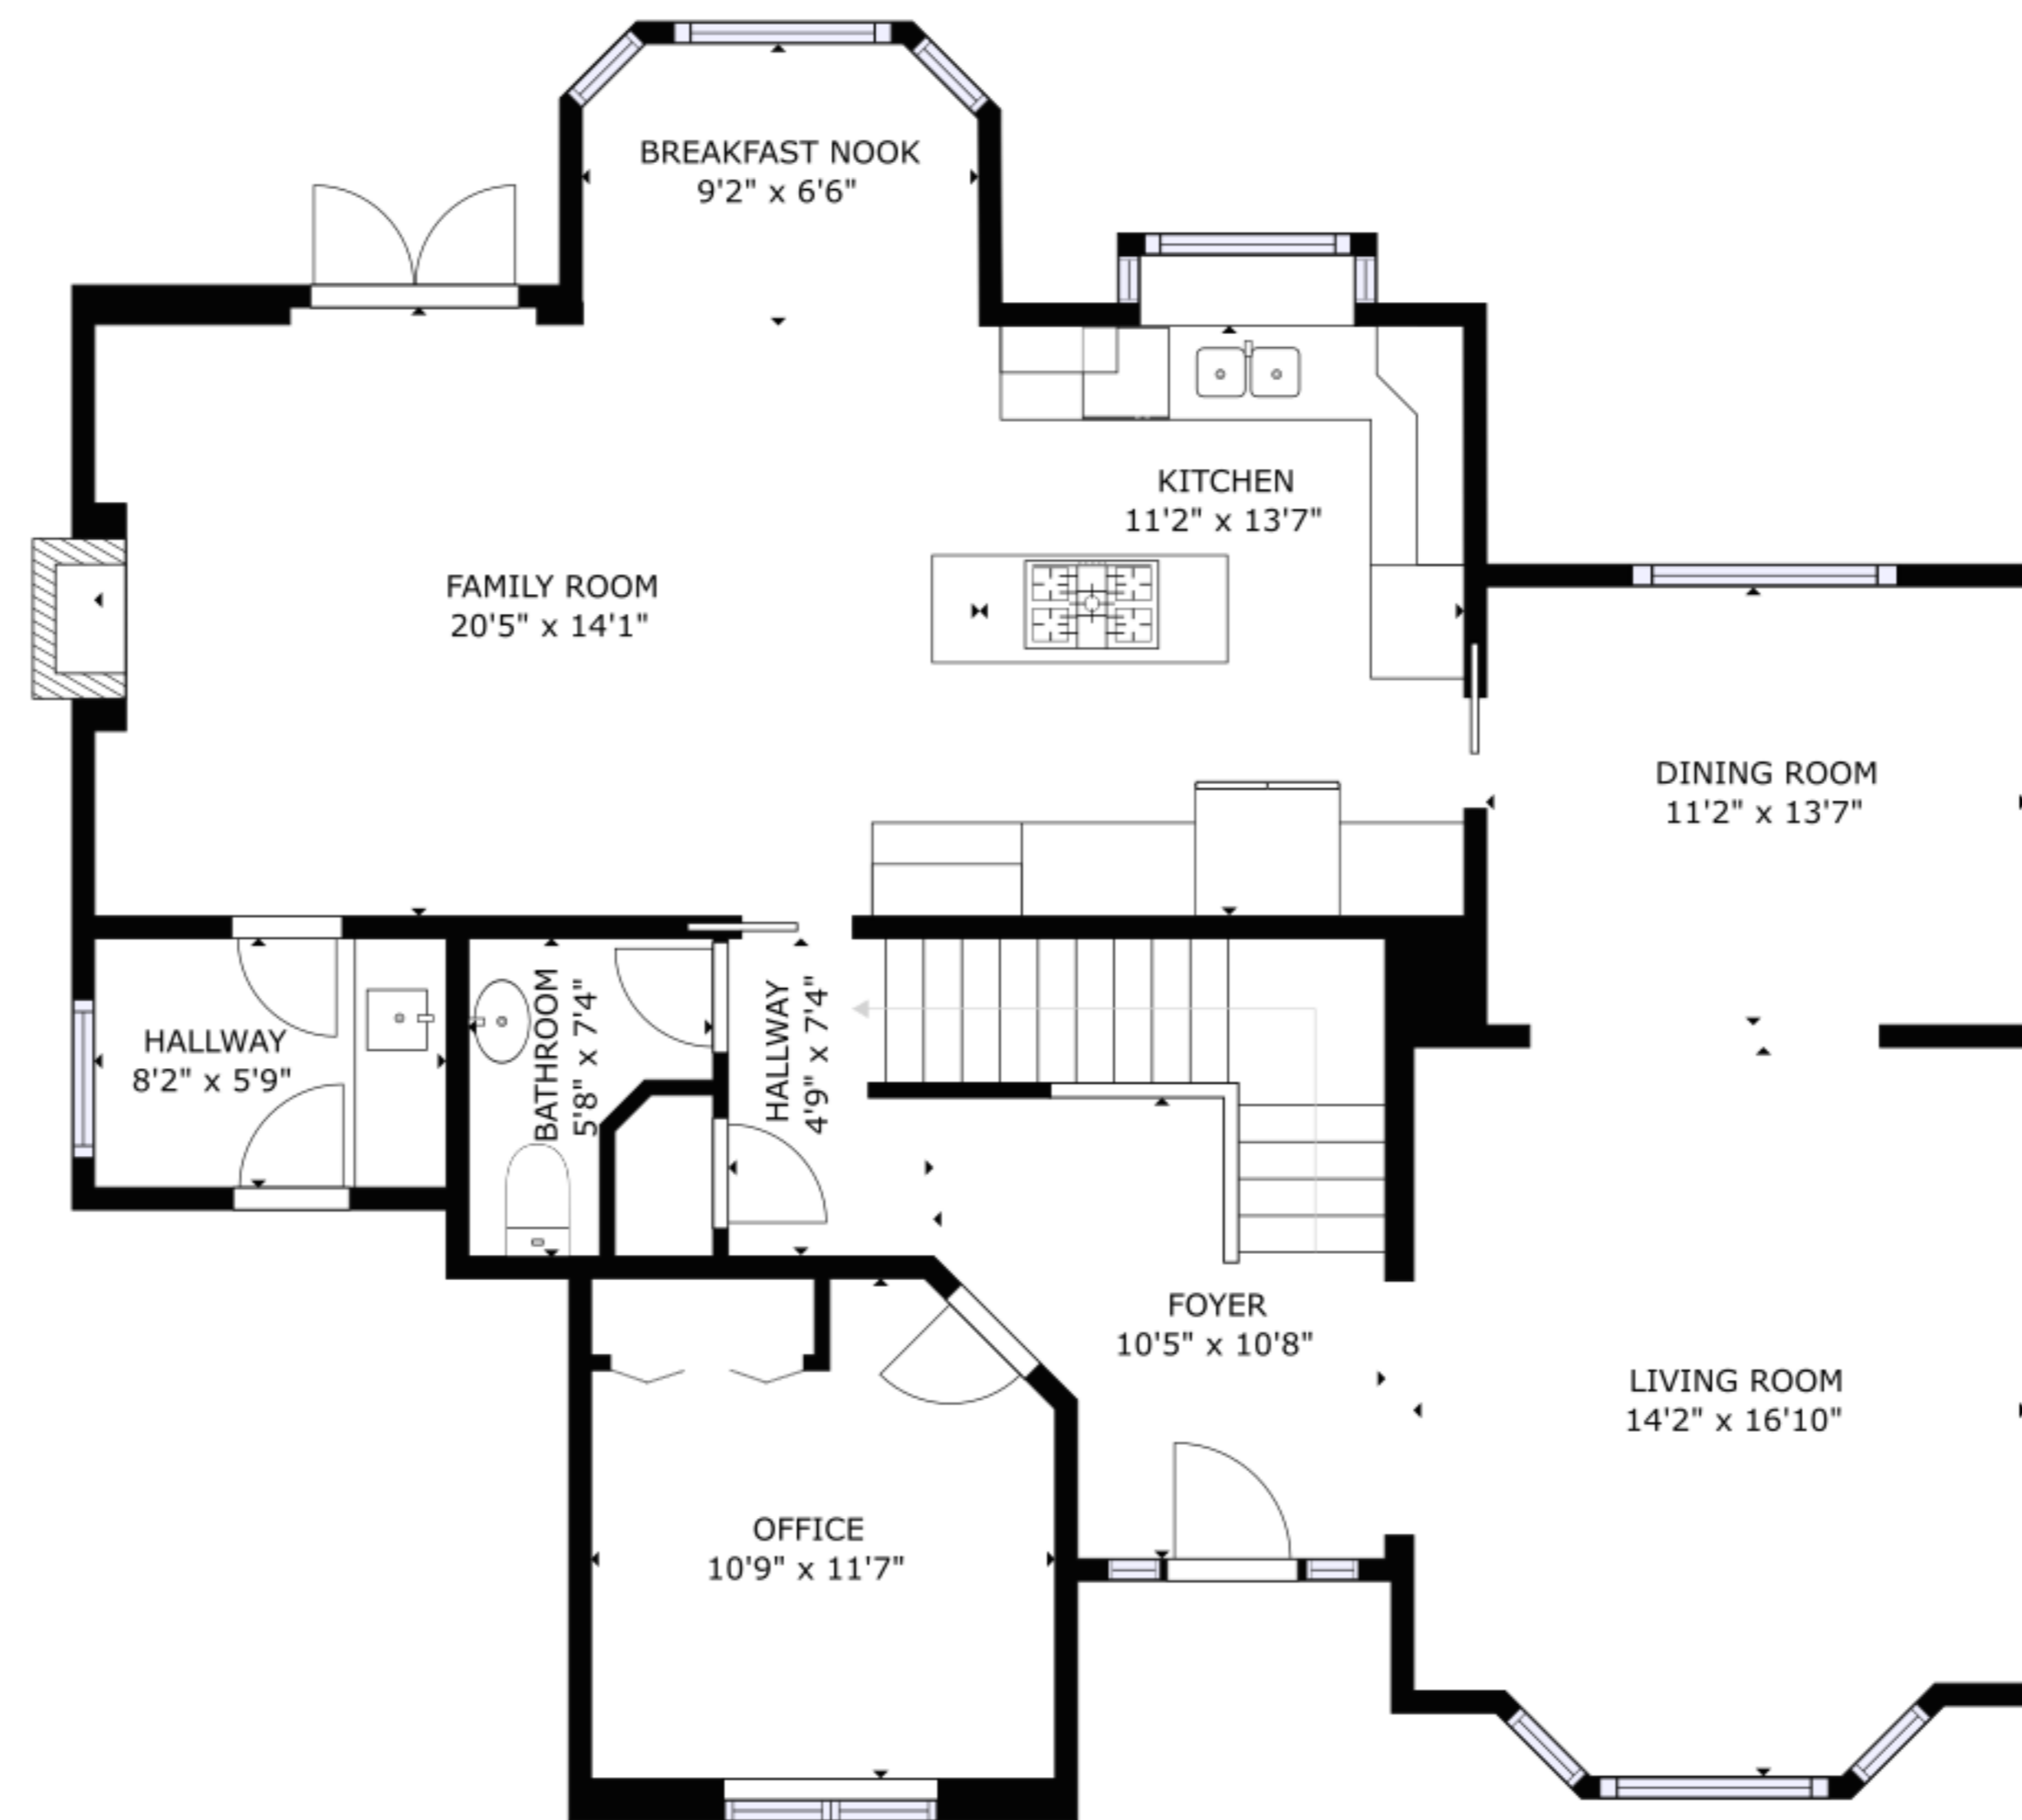

FLOOR 1

FLOOR 2

FLOOR 3

GROSS INTERNAL AREA  
 FLOOR 1: 1181 sq ft, FLOOR 2: 1283 sq ft, FLOOR 3: 821 sq ft  
 TOTAL: 3285 sq ft  
 SIZES AND DIMENSIONS ARE APPROXIMATE, ACTUAL MAY VARY.