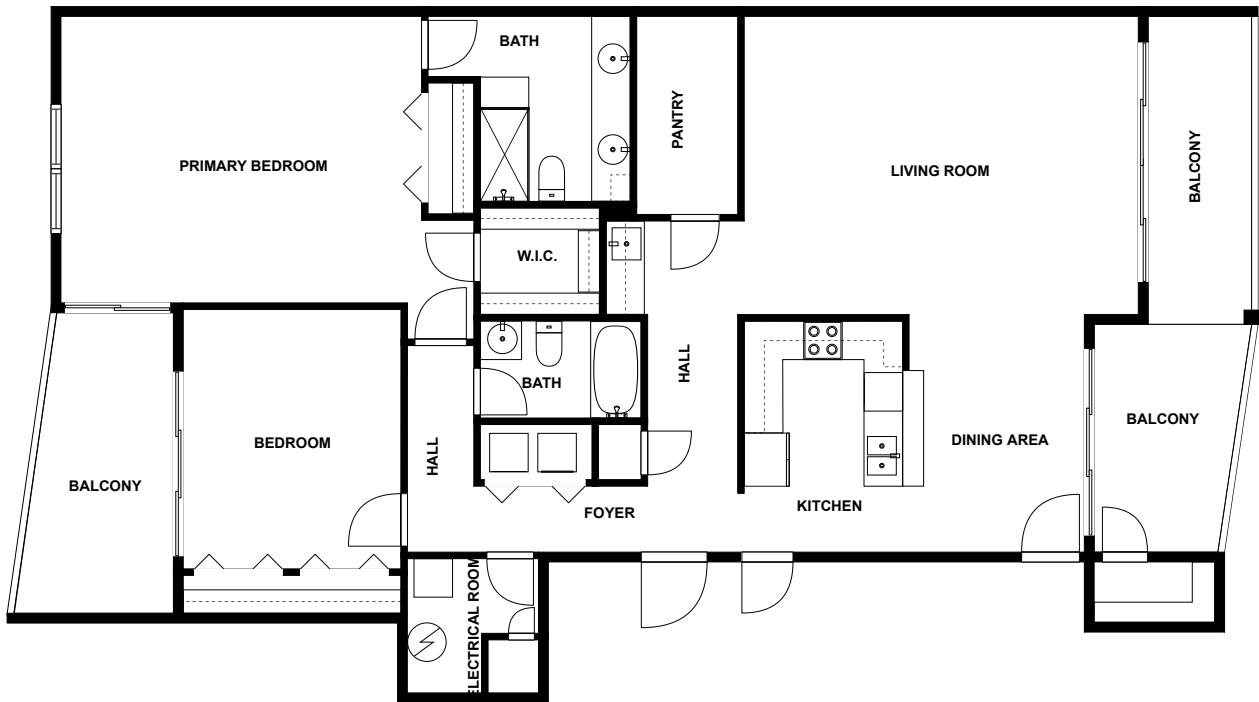

Home report

Gary Circle 2598 304
Dunedin

Highlights

1 Kitchen

1 Living room

2 Bedroom

2 Bath

21 Doors

Brenda's On the Causeway, 0.1 mi

Dunedin Heliport, 2.1 mi

Floor plan

fvm

SIZES AND DIMENSIONS ARE APPROXIMATE, ACTUAL MAY VARY.

Appendix 1: Data sheet

Outdoor - 3	Outdoor - Balcony - 3	Bedroom - 2
Bedroom - Master - 1	LivingRoom - 1	Dining - 1
Dining - Open - 1	Kitchen - 1	Hall - 2
Bath - 2	Closet - 1	Closet - Walkin - 1
Pantry - 1	Room - 1	Room - Electrical - 1
Entry - 1	Entry - Foyer - 1	