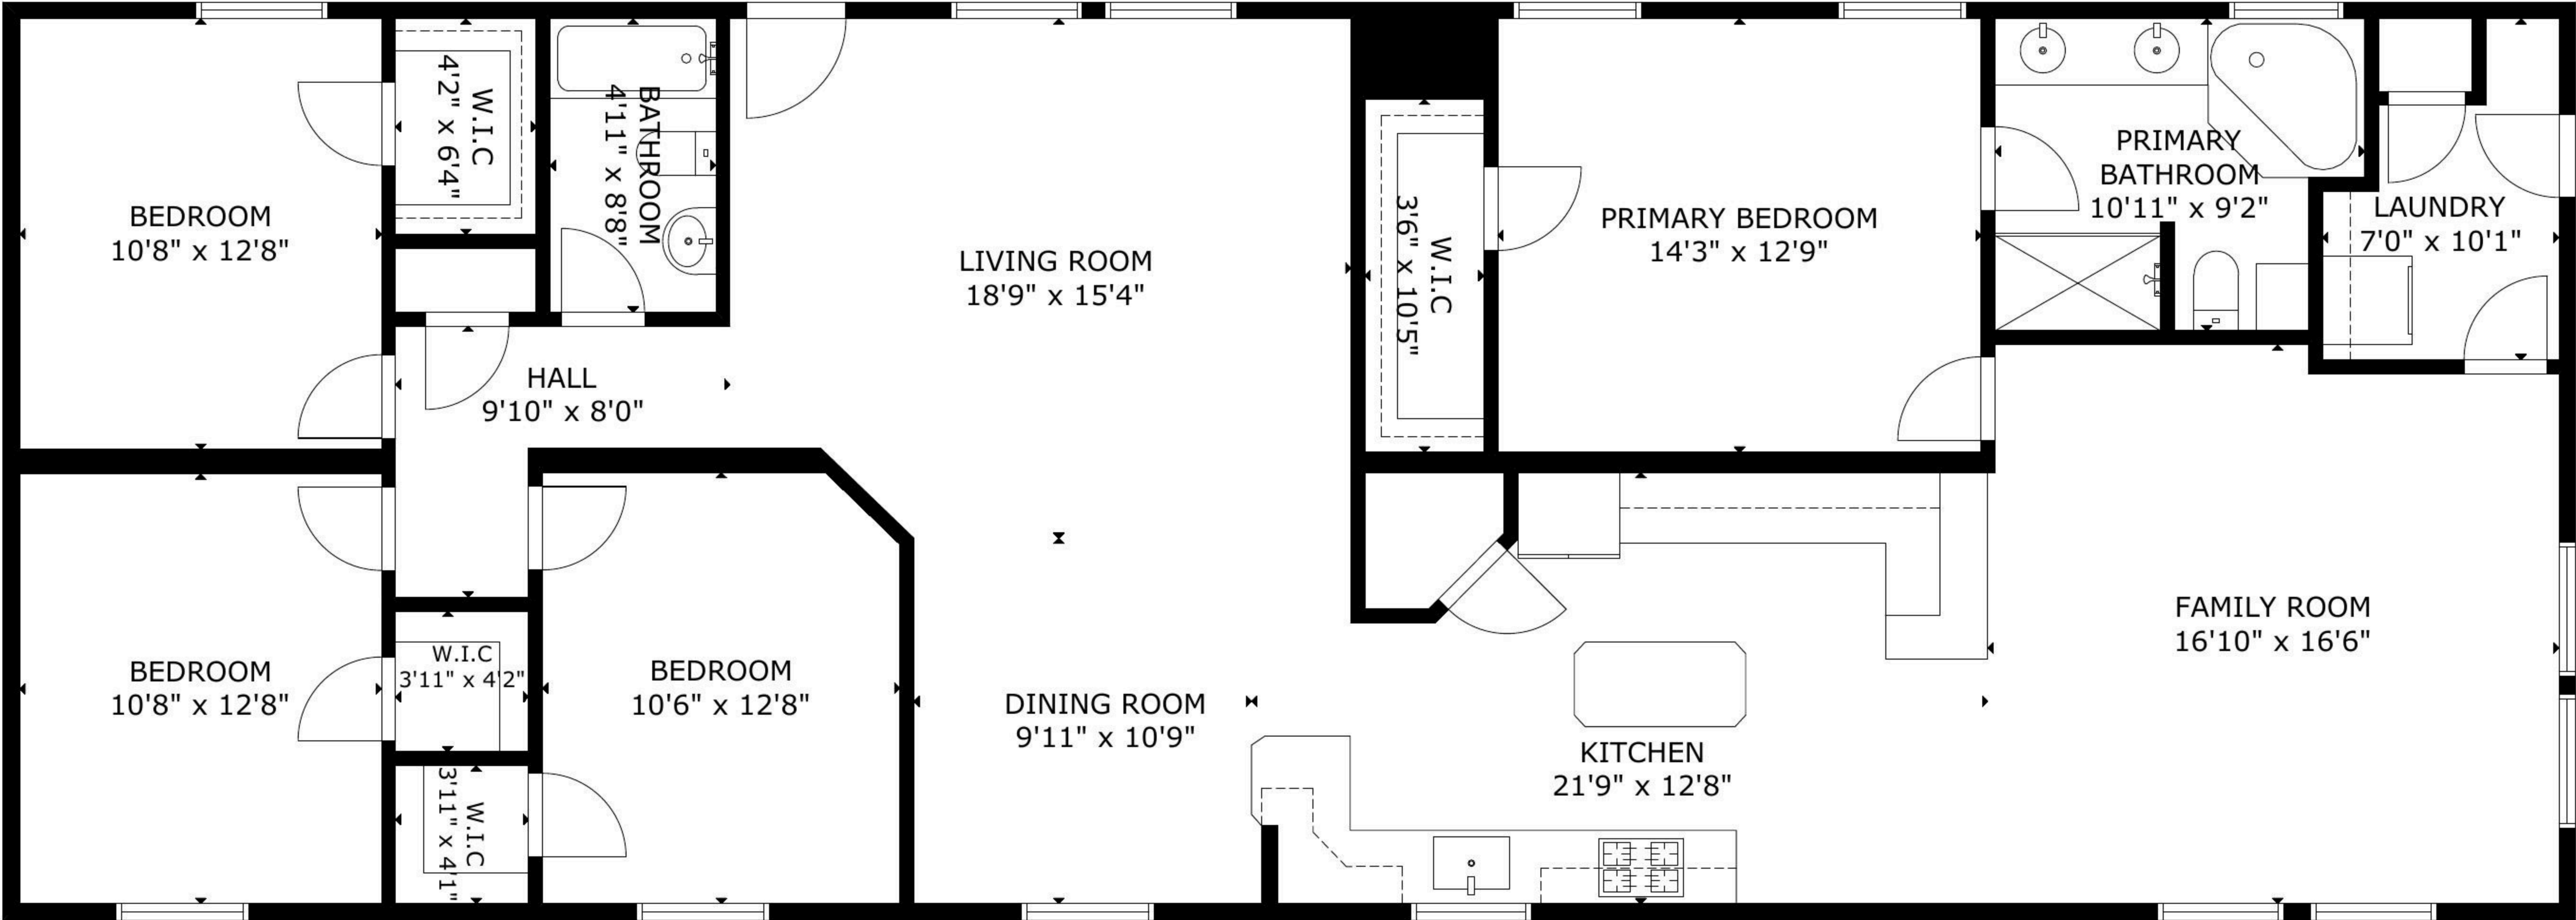

8958 4th Street NW

OFFICE/FORMAL DINING

BREAKFAST NOOK

GROSS EXTERNAL AREA
TOTAL: 2,053 sq.ft
FLOOR 1: 2,053 sq.ft

SIZE AND DIMENSIONS ARE APPROXIMATE, ACTUAL MAY VARY