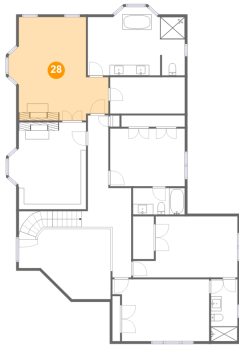

28 Floor 3 - Primary Bedroom

Dimensions: 18'0" x 19'7"
Area: 289 sq. ft
Counted as Living Area:
Yes

Heated: Yes
Finished: Yes
Enclosed: Yes
Contiguous:
Yes
Permitted: Yes
Wet Space: No
Addition: No
Conversion: No