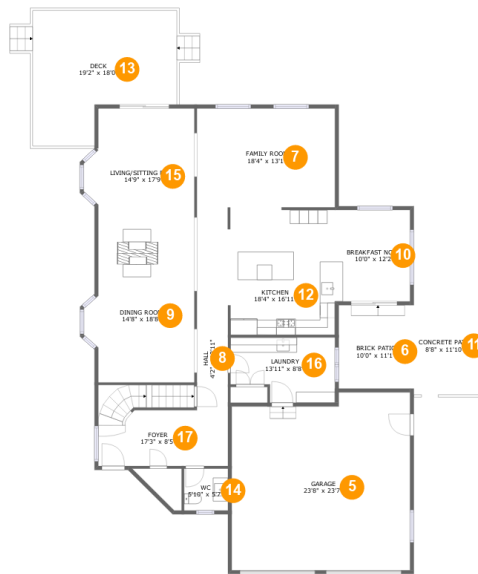

412 Locust Place, Deerfield, Lake County, Illinois, United States, 60015

Property Summary

1 garages **4** bedrooms **3** bathrooms **1** half baths

3 floors **4,823** Gross Living Area sqft **6,499** total sqft

412 Locust Place, Deerfield, Lake County, Illinois, United States, 60015

Room Dimensions

Floor 1**Total sqft: 1648****Living area: 1224**

#	Room name	Dimensions	Area (sqft)	Counted as Living Area
1	Electrical Room	16'9" x 11'9"	181 sq. ft	No
2	Storage	17'2" x 16'8"	216 sq. ft	No
3	Hall	17'1" x 10'5"	142 sq. ft	Yes
4	Recreation Room	41'5" x 39'1"	957 sq. ft	Yes

412 Locust Place, Deerfield, Lake County, Illinois, United States, 60015

Room Dimensions

Floor 2

Total sqft: 2733

Living area: 1670

#	Room name	Dimensions	Area (sqft)	Counted as Living Area
5	Garage	23'8" x 23'7"	533 sq. ft	No
6	Brick Patio	10'0" x 11'1"	110 sq. ft	No
7	Family Room	18'4" x 13'1"	241 sq. ft	Yes
8	Hall	4'2" x 12'11"	53 sq. ft	Yes
9	Dining Room	14'8" x 18'8"	248 sq. ft	Yes
10	Breakfast Nook	10'0" x 12'2"	121 sq. ft	Yes
11	Concrete Patio	8'8" x 11'10"	103 sq. ft	No
12	Kitchen	18'4" x 16'11"	290 sq. ft	Yes
13	Deck	19'2" x 18'0"	284 sq. ft	No
14	Wc	5'10" x 5'7"	32 sq. ft	Yes

**412 Locust Place, Deerfield, Lake County,
Illinois, United States, 60015**

#	Room name	Dimensions	Area (sqft)	Counted as Living Area
15	LIVING/SITTING Room	14'9" x 17'9"	237 sq. ft	Yes
16	Laundry	13'11" x 8'8"	107 sq. ft	Yes
17	Foyer	17'3" x 8'5"	172 sq. ft	Yes