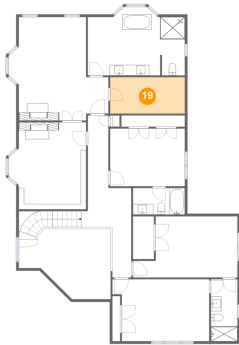

19 Floor 3 - W.i.c.

Dimensions: 14'2" x 6'11"
Area: 97 sq. ft
Counted as Living Area:
Yes

Heated: Yes
Finished: Yes
Enclosed: Yes
Contiguous:
Yes
Permitted: Yes
Wet Space: No
Addition: No
Conversion: No