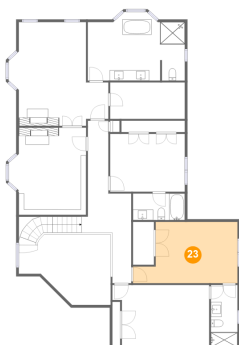

23 Floor 3 - Bedroom

Dimensions: 19'9" x 11'7"
Area: 193 sq. ft
Counted as Living Area:
Yes

Heated: Yes
Finished: Yes
Enclosed: Yes
Contiguous:
Yes
Permitted: Yes
Wet Space: No
Addition: No
Conversion: No