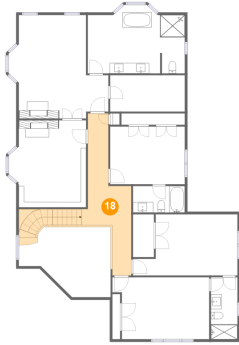

17 Floor 2 - Foyer

Dimensions: 17'3" x 8'5"
Area: 172 sq. ft
Counted as Living Area:
Yes

Heated: Yes
Finished: Yes
Enclosed: Yes
Contiguous:
Yes
Permitted: Yes
Wet Space: No
Addition: No
Conversion: No

412 Locust Place, Deerfield, Lake County, Illinois, United States, 60015

18 Floor 3 - Hall

Dimensions: 9'5" x 21'1"
Area: 209 sq. ft
Counted as Living Area:
Yes

Heated: Yes
Finished: Yes
Enclosed: Yes
Contiguous:
Yes
Permitted: Yes
Wet Space: No
Addition: No
Conversion: No

19 Floor 3 - W.i.c.