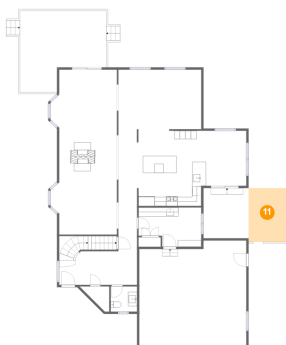

11 Floor 2 - Concrete Patio

Dimensions: 8'8" x 11'10"
Area: 103 sq. ft
Counted as Living Area: No

Heated: No
Finished: Yes
Enclosed: No
Contiguous: Yes
Permitted: Yes
Wet Space: No
Addition: No
Conversion: No