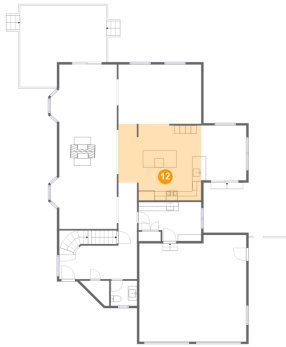

10 Floor 2 - Breakfast Nook

Dimensions: 10'0" x 12'2"
Area: 121 sq. ft
Counted as Living Area:
Yes

Heated: Yes
Finished: Yes
Enclosed: Yes
Contiguous:
Yes
Permitted: Yes
Wet Space: No
Addition: No
Conversion: No

412 Locust Place, Deerfield, Lake County, Illinois, United States, 60015

12 Floor 2 - Kitchen

Dimensions: 18'4" x 16'11"
Area: 290 sq. ft
Counted as Living Area:
Yes

Heated: Yes
Finished: Yes
Enclosed: Yes
Contiguous:
Yes
Permitted: Yes
Wet Space: No
Addition: No
Conversion: No