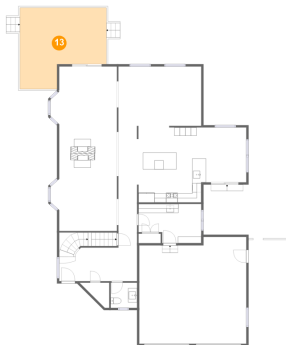

13 Floor 2 - Deck

Dimensions: 19'2" x 18'0"
Area: 284 sq. ft
Counted as Living Area: No

Heated: No
Finished: Yes
Enclosed: No
Contiguous: Yes
Permitted: Yes
Wet Space: No
Addition: No
Conversion: No