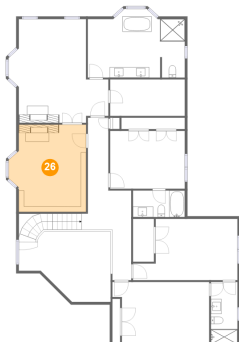

26 Floor 3 - OFFICE/SITTING Room

Dimensions: 14'8" x 16'6"
Area: 220 sq. ft
Counted as Living Area:
Yes

Heated: Yes
Finished: Yes
Enclosed: Yes
Contiguous:
Yes
Permitted: Yes
Wet Space: No
Addition: No
Conversion: No