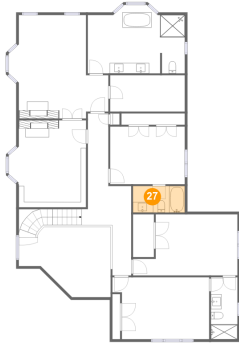

412 Locust Place, Deerfield, Lake County, Illinois, United States, 60015

27 Floor 3 - Bath

Dimensions: 9'10" x 5'0"
Area: 49 sq. ft
Counted as Living Area:
Yes

Heated: Yes
Finished: Yes
Enclosed: Yes
Contiguous:
Yes
Permitted: Yes
Wet Space: Yes
Addition: No
Conversion: No