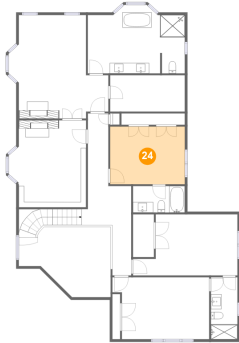

Dimensions: 17'5" x 13'4"
Area: 177 sq. ft
Counted as Living Area: No

Heated: No
Finished: No
Enclosed: No
Contiguous: Yes
Permitted: No
Wet Space: No
Addition: No
Conversion: No

23 Floor 3 - Bedroom

Dimensions: 19'9" x 11'7"
Area: 193 sq. ft
Counted as Living Area:
Yes

Heated: Yes
Finished: Yes
Enclosed: Yes
Contiguous:
Yes
Permitted: Yes
Wet Space: No
Addition: No
Conversion: No

412 Locust Place, Deerfield, Lake County, Illinois, United States, 60015

24 Floor 3 - Bedroom