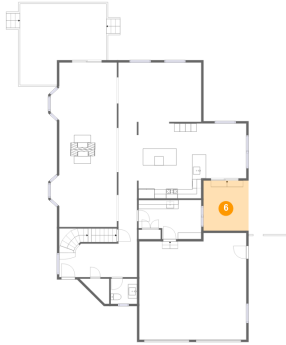

412 Locust Place, Deerfield, Lake County, Illinois, United States, 60015

6 Floor 2 - Brick Patio

Dimensions: 10'0" x 11'1"
Area: 110 sq. ft
Counted as Living Area: No

Heated: No
Finished: Yes
Enclosed: No
Contiguous: Yes
Permitted: Yes
Wet Space: No
Addition: No
Conversion: No