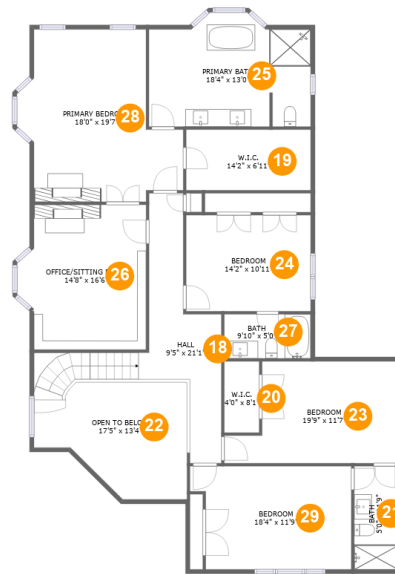

412 Locust Place, Deerfield, Lake County, Illinois, United States, 60015

Room Dimensions

Floor 1**Total sqft: 1648****Living area: 1224**

#	Room name	Dimensions	Area (sqft)	Counted as Living Area
1	Electrical Room	16'9" x 11'9"	181 sq. ft	No
2	Storage	17'2" x 16'8"	216 sq. ft	No
3	Hall	17'1" x 10'5"	142 sq. ft	Yes
4	Recreation Room	41'5" x 39'1"	957 sq. ft	Yes

412 Locust Place, Deerfield, Lake County, Illinois, United States, 60015

Room Dimensions

Floor 2

Total sqft: 2733

Living area: 1670

#	Room name	Dimensions	Area (sqft)	Counted as Living Area
5	Garage	23'8" x 23'7"	533 sq. ft	No
6	Brick Patio	10'0" x 11'1"	110 sq. ft	No
7	Family Room	18'4" x 13'1"	241 sq. ft	Yes
8	Hall	4'2" x 12'11"	53 sq. ft	Yes
9	Dining Room	14'8" x 18'8"	248 sq. ft	Yes
10	Breakfast Nook	10'0" x 12'2"	121 sq. ft	Yes
11	Concrete Patio	8'8" x 11'10"	103 sq. ft	No
12	Kitchen	18'4" x 16'11"	290 sq. ft	Yes
13	Deck	19'2" x 18'0"	284 sq. ft	No
14	Wc	5'10" x 5'7"	32 sq. ft	Yes

**412 Locust Place, Deerfield, Lake County,
Illinois, United States, 60015**

#	Room name	Dimensions	Area (sqft)	Counted as Living Area
15	LIVING/SITTING Room	14'9" x 17'9"	237 sq. ft	Yes
16	Laundry	13'11" x 8'8"	107 sq. ft	Yes
17	Foyer	17'3" x 8'5"	172 sq. ft	Yes

412 Locust Place, Deerfield, Lake County, Illinois, United States, 60015

Room Dimensions

Floor 3

Total sqft: 2118

Living area: 1929

#	Room name	Dimensions	Area (sqft)	Counted as Living Area
18	Hall	9'5" x 21'1"	209 sq. ft	Yes
19	W.i.c.	14'2" x 6'11"	97 sq. ft	Yes
20	W.i.c.	4'0" x 8'1"	32 sq. ft	Yes
21	Bath	5'0" x 11'9"	59 sq. ft	Yes
22	Open To Below	17'5" x 13'4"	177 sq. ft	No
23	Bedroom	19'9" x 11'7"	193 sq. ft	Yes
24	Bedroom	14'2" x 10'11"	154 sq. ft	Yes
25	Primary Bath	18'4" x 13'0"	214 sq. ft	Yes
26	OFFICE/SITTING Room	14'8" x 16'6"	220 sq. ft	Yes
27	Bath	9'10" x 5'0"	49 sq. ft	Yes