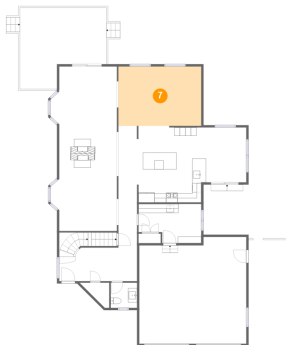

7 Floor 2 - Family Room

Dimensions: 18'4" x 13'1"
Area: 241 sq. ft
Counted as Living Area: Yes

Heated: Yes
Finished: Yes
Enclosed: Yes
Contiguous: Yes
Permitted: Yes
Wet Space: No
Addition: No
Conversion: No