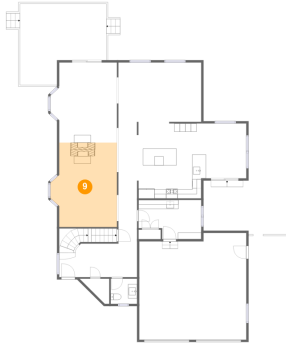

412 Locust Place, Deerfield, Lake County, Illinois, United States, 60015

9 Floor 2 - Dining Room

Dimensions: 14'8" x 18'8"
Area: 248 sq. ft
Counted as Living Area:
Yes

Heated: Yes
Finished: Yes
Enclosed: Yes
Contiguous:
Yes
Permitted: Yes
Wet Space: No
Addition: No
Conversion: No