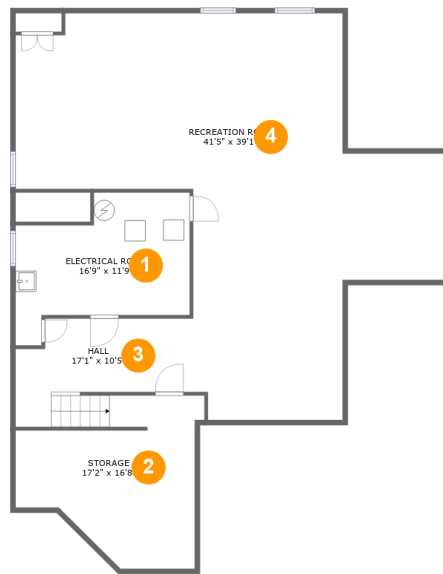

412 Locust Place, Deerfield, Lake County, Illinois, United States, 60015

Property Summary

1 garages **4** bedrooms **3** bathrooms **1** half baths

3 floors **4,823** Gross Living Area sqft **6,499** total sqft

412 Locust Place, Deerfield, Lake County, Illinois, United States, 60015

Room Dimensions

Floor 1**Total sqft: 1648****Living area: 1224**

#	Room name	Dimensions	Area (sqft)	Counted as Living Area
1	Electrical Room	16'9" x 11'9"	181 sq. ft	No
2	Storage	17'2" x 16'8"	216 sq. ft	No
3	Hall	17'1" x 10'5"	142 sq. ft	Yes
4	Recreation Room	41'5" x 39'1"	957 sq. ft	Yes

412 Locust Place, Deerfield, Lake County, Illinois, United States, 60015

Room Dimensions

Floor 2

Total sqft: 2733

Living area: 1670

#	Room name	Dimensions	Area (sqft)	Counted as Living Area
5	Garage	23'8" x 23'7"	533 sq. ft	No
6	Brick Patio	10'0" x 11'1"	110 sq. ft	No
7	Family Room	18'4" x 13'1"	241 sq. ft	Yes
8	Hall	4'2" x 12'11"	53 sq. ft	Yes
9	Dining Room	14'8" x 18'8"	248 sq. ft	Yes
10	Breakfast Nook	10'0" x 12'2"	121 sq. ft	Yes
11	Concrete Patio	8'8" x 11'10"	103 sq. ft	No
12	Kitchen	18'4" x 16'11"	290 sq. ft	Yes
13	Deck	19'2" x 18'0"	284 sq. ft	No
14	Wc	5'10" x 5'7"	32 sq. ft	Yes

**412 Locust Place, Deerfield, Lake County,
Illinois, United States, 60015**

#	Room name	Dimensions	Area (sqft)	Counted as Living Area
15	LIVING/SITTING Room	14'9" x 17'9"	237 sq. ft	Yes
16	Laundry	13'11" x 8'8"	107 sq. ft	Yes
17	Foyer	17'3" x 8'5"	172 sq. ft	Yes