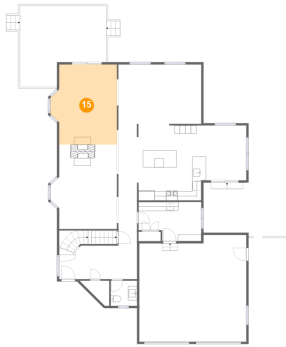

412 Locust Place, Deerfield, Lake County, Illinois, United States, 60015

15 Floor 2 - LIVING/SITTING Room

Dimensions: 14'9" x 17'9"
Area: 237 sq. ft
Counted as Living Area:
Yes

Heated: Yes
Finished: Yes
Enclosed: Yes
Contiguous:
Yes
Permitted: Yes
Wet Space: No
Addition: No
Conversion: No