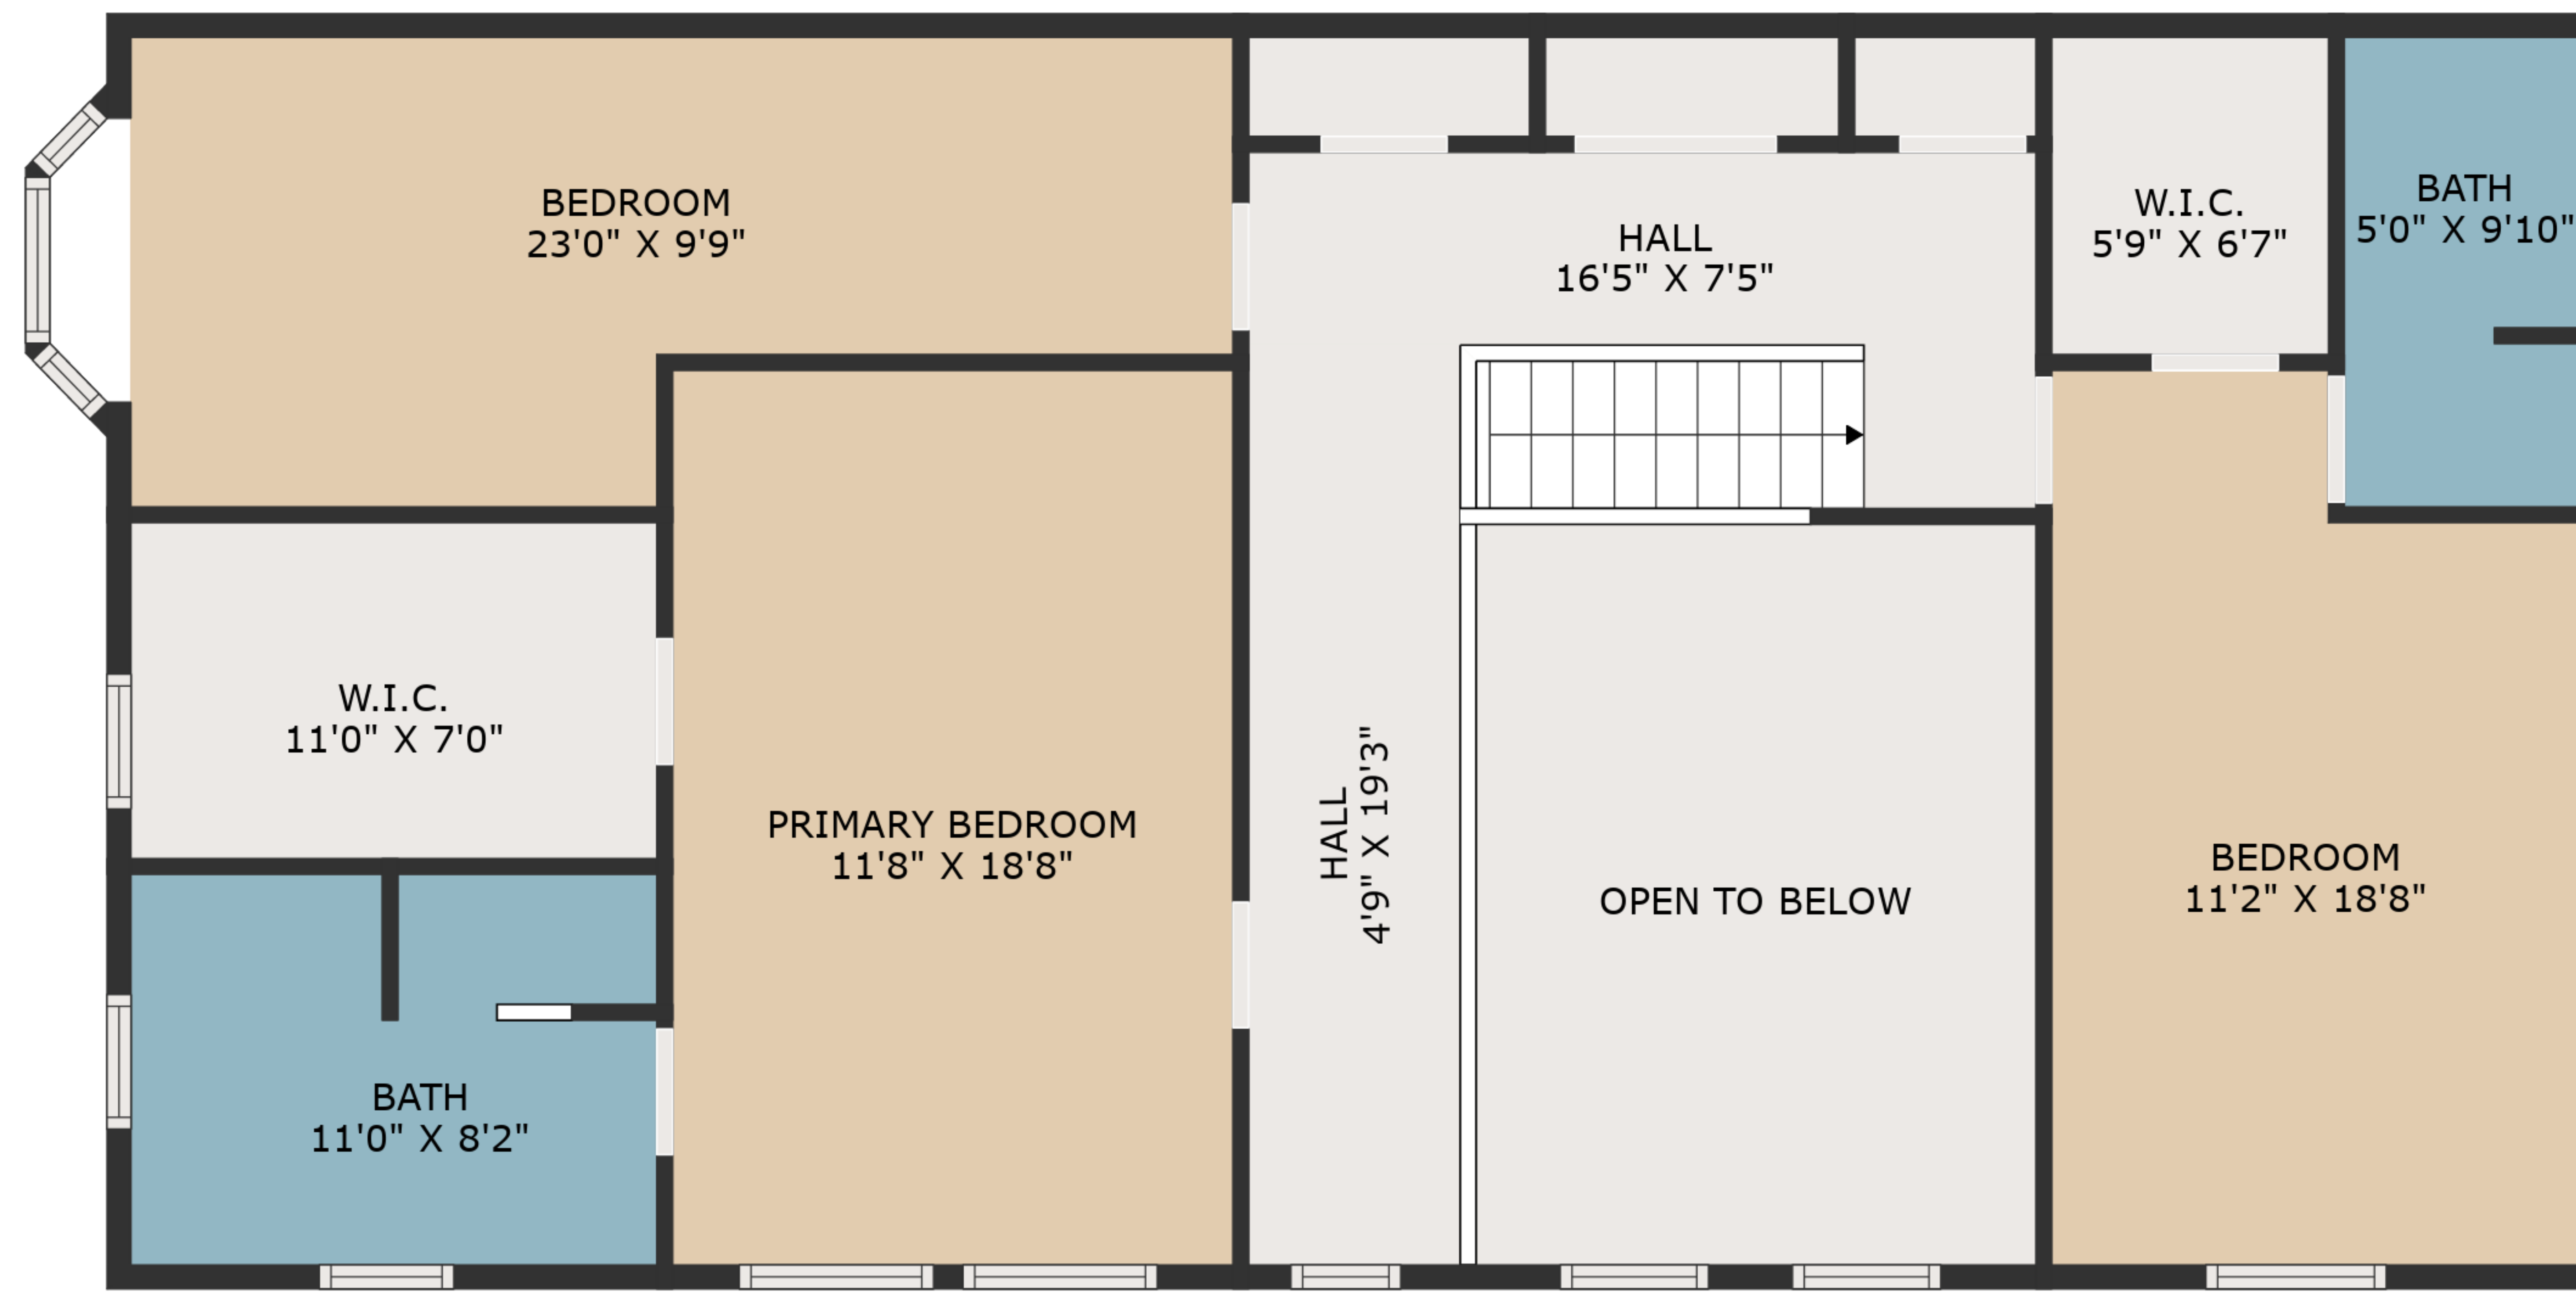

TOTAL: 2288 sq. ft
 FLOOR 1: 1152 sq. ft, FLOOR 2: 1136 sq. ft
 EXCLUDED AREAS: GARAGE: 179 sq. ft, OPEN TO BELOW: 181 sq. ft, BAY WINDOW: 10 sq. ft

MEASUREMENTS ARE DEEMED HIGHLY RELIABLE BUT NOT GUARANTEED.

FLOOR 2

FLOOR 1

TOTAL: 2288 sq. ft
 FLOOR 1: 1152 sq. ft, FLOOR 2: 1136 sq. ft
 EXCLUDED AREAS: GARAGE: 179 sq. ft, OPEN TO BELOW: 181 sq. ft, BAY WINDOW: 10 sq. ft

MEASUREMENTS ARE DEEMED HIGHLY RELIABLE BUT NOT GUARANTEED.