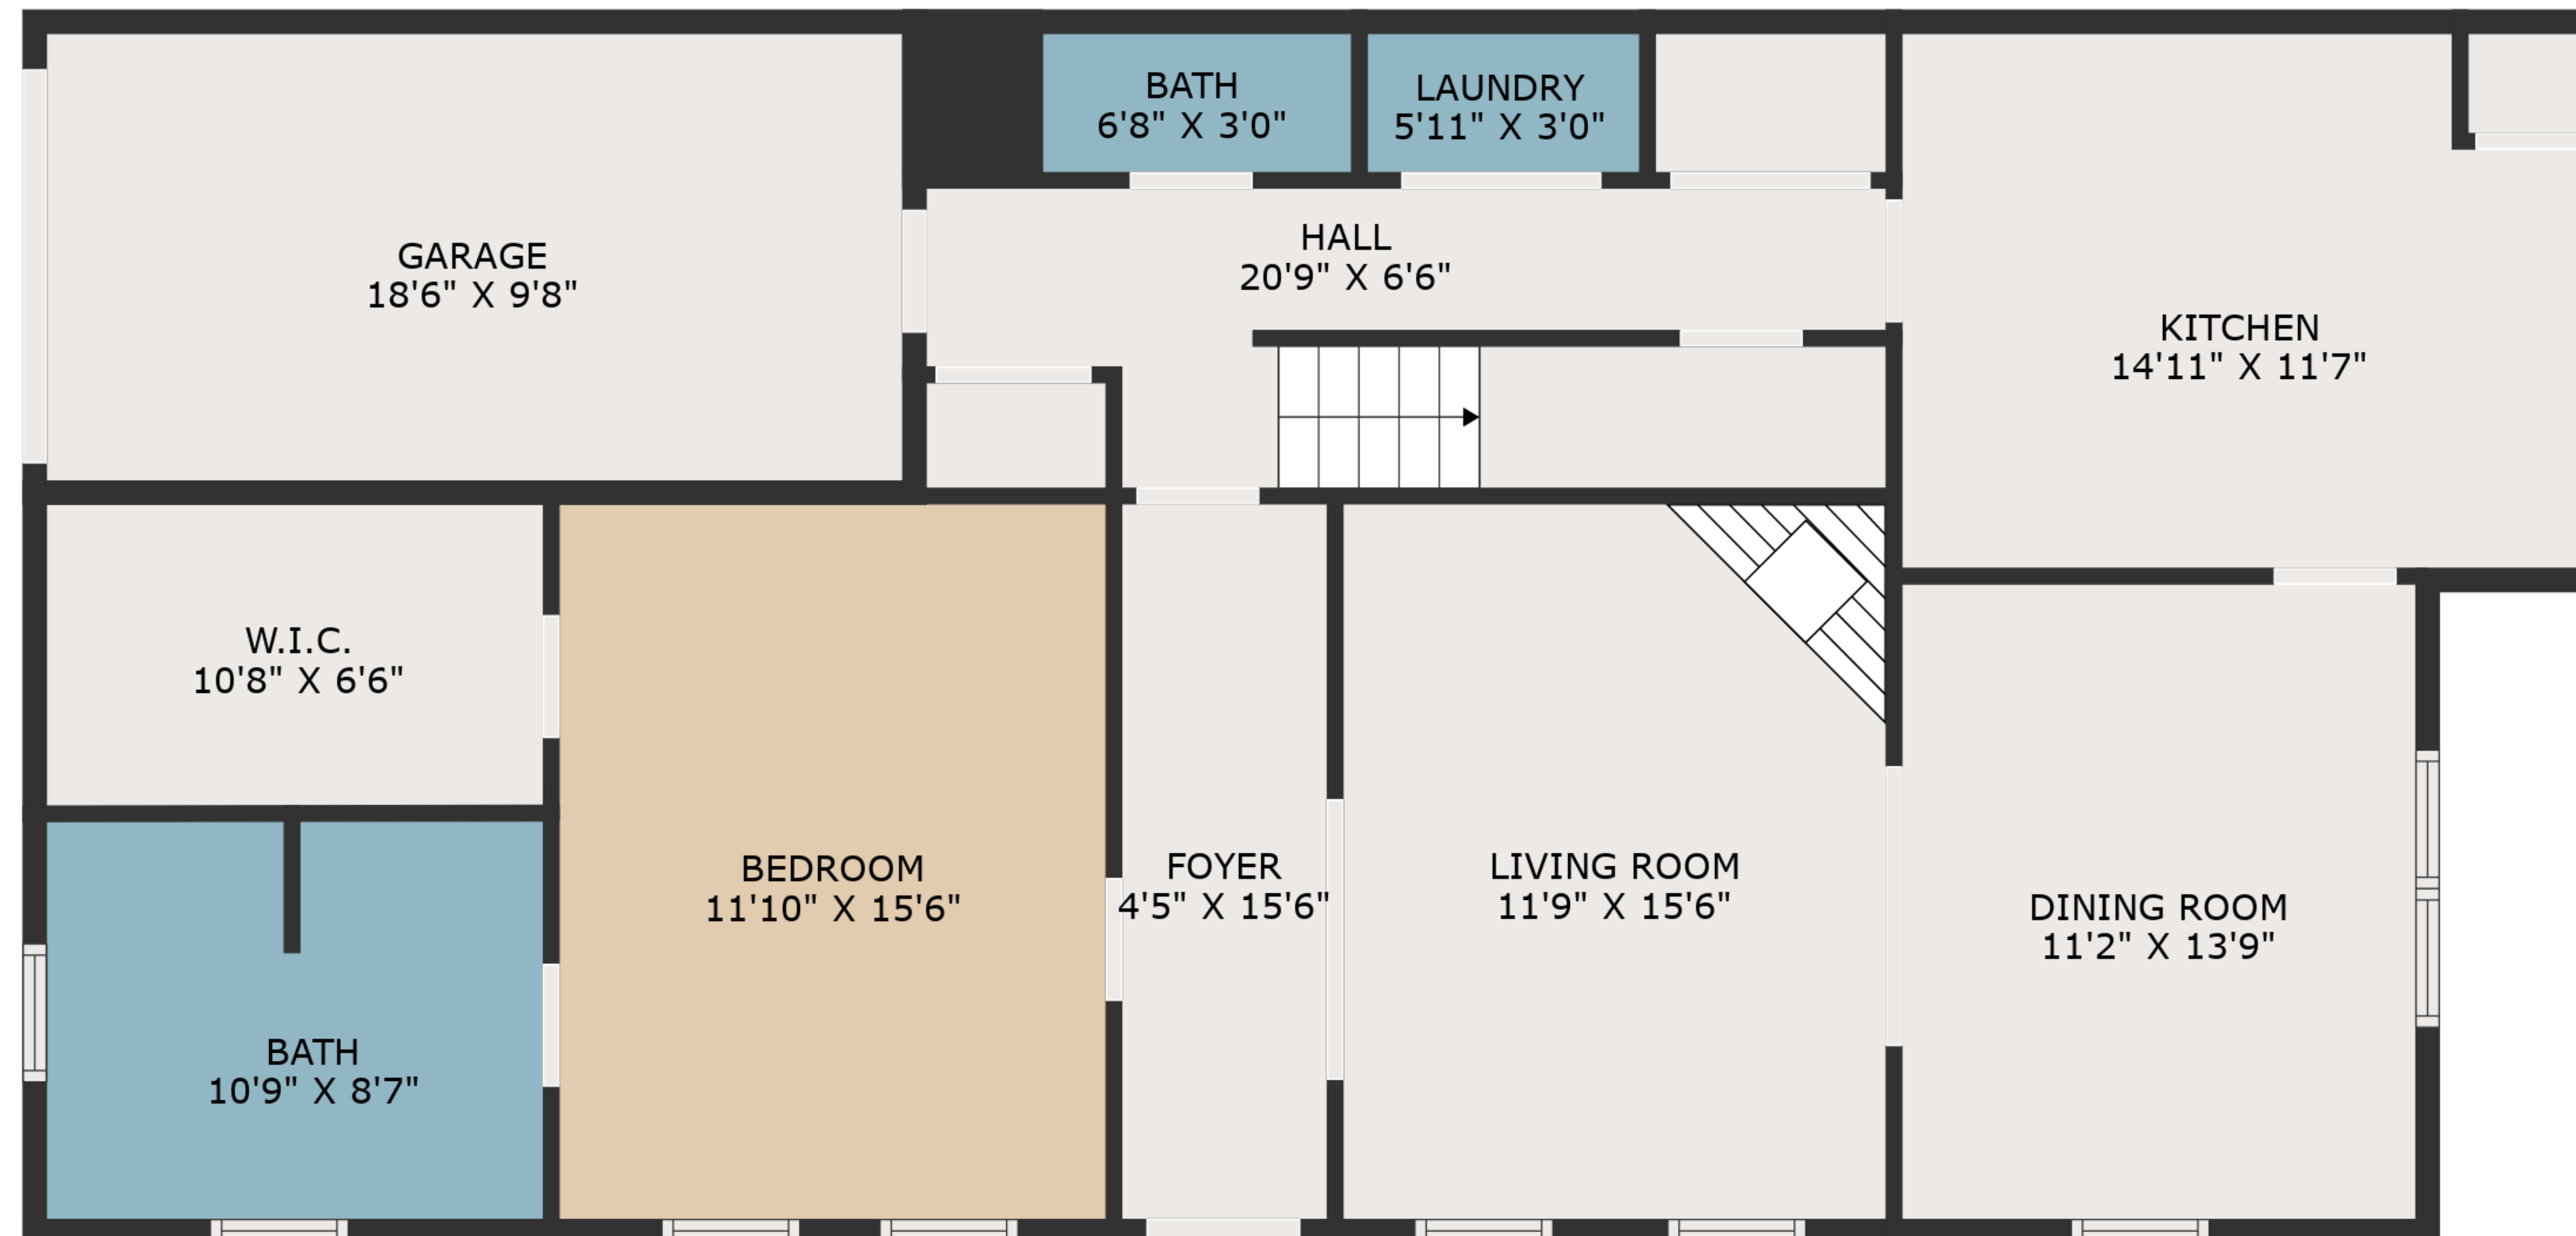

TOTAL: 2288 sq. ft
 FLOOR 1: 1152 sq. ft, FLOOR 2: 1136 sq. ft
 EXCLUDED AREAS: GARAGE: 179 sq. ft, OPEN TO BELOW: 181 sq. ft, BAY WINDOW: 10 sq. ft

MEASUREMENTS ARE DEEMED HIGHLY RELIABLE BUT NOT GUARANTEED.

FLOOR 2

FLOOR 1

TOTAL: 2288 sq. ft
 FLOOR 1: 1152 sq. ft, FLOOR 2: 1136 sq. ft
 EXCLUDED AREAS: GARAGE: 179 sq. ft, OPEN TO BELOW: 181 sq. ft, BAY WINDOW: 10 sq. ft

MEASUREMENTS ARE DEEMED HIGHLY RELIABLE BUT NOT GUARANTEED.