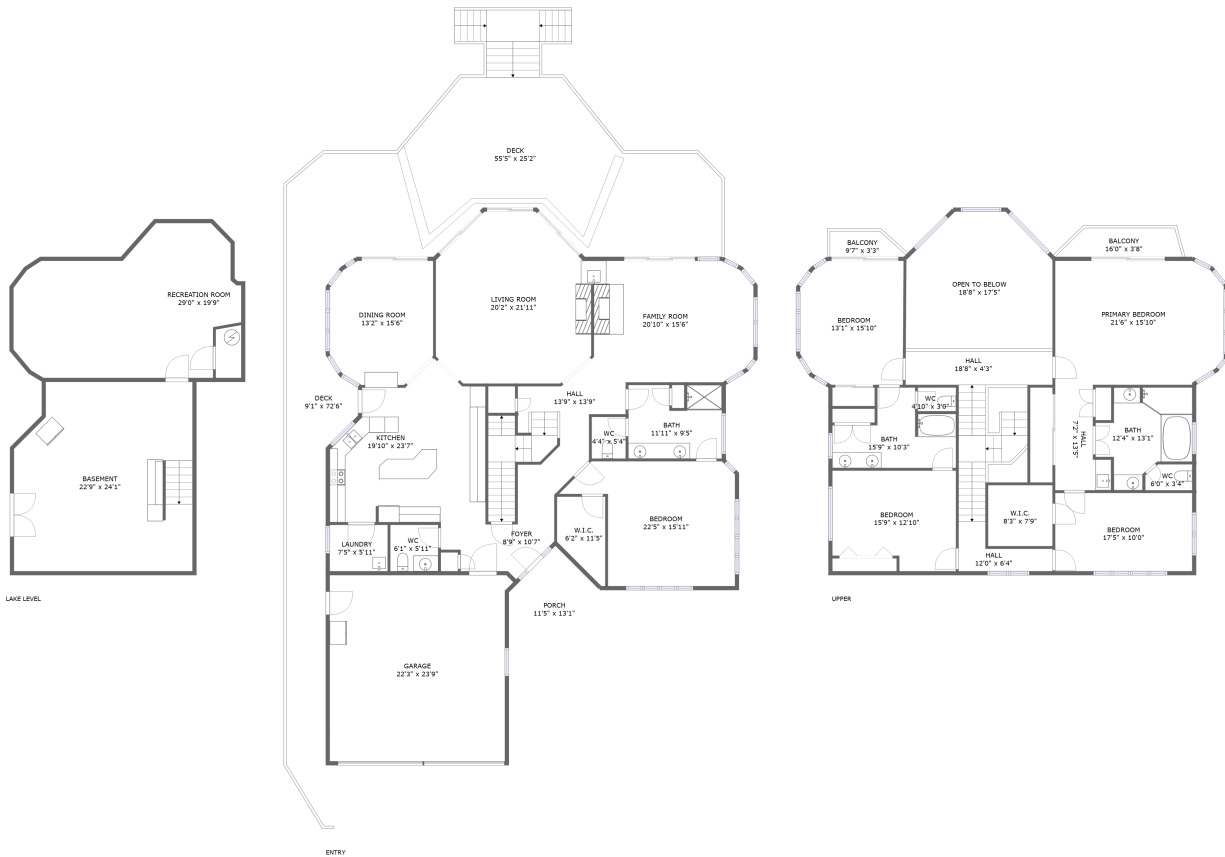

217 Anthony Home Road, Huddleston, Bedford County, Virginia, United States, 24104

Property Summary

1 garages   **5** bedrooms   **3** bathrooms   **1** half baths

3 floors   **3,877** Gross Living Area sqft   **7,449** total sqft