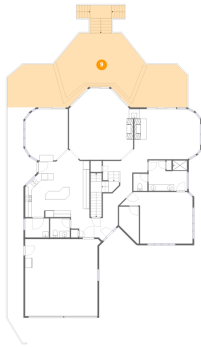

217 Anthony Home Road, Huddleston, Bedford County, Virginia, United States, 24104

9 Floor 2 - Deck

Dimensions: 55'5" x 25'2"
Area: 926 sq. ft
Counted as Living Area: No

Heated: No
Finished: Yes
Enclosed: No
Contiguous: Yes
Permitted: Yes
Wet Space: No
Addition: No
Conversion: No