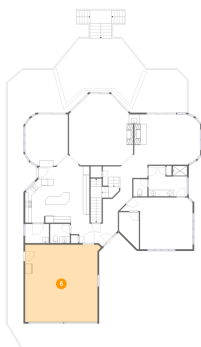

5 Floor 2 - Garage

Dimensions: 22'3" x 23'9"
Area: 530 sq. ft
Counted as Living Area: No

Heated: No
Finished: No
Enclosed: Yes
Contiguous: Yes
Permitted: Yes
Wet Space: No
Addition: No
Conversion: No