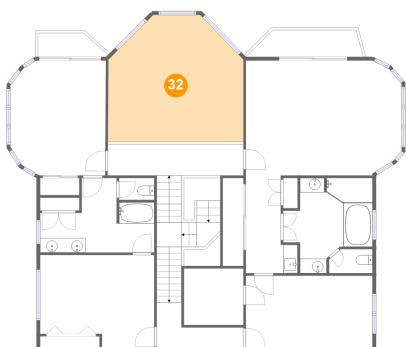

32 Floor 3 - Open To Below

Dimensions: 18'8" x 17'5"
Area: 288 sq. ft
Counted as Living Area: No

Heated: No
Finished: No
Enclosed: No
Contiguous: Yes
Permitted: No
Wet Space: No
Addition: No
Conversion: No