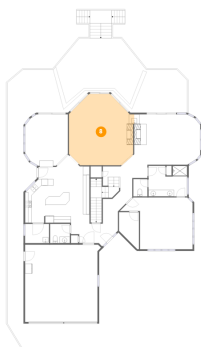

8 Floor 2 - Living Room

Dimensions: 20'2" x 21'11"
Area: 378 sq. ft
Counted as Living Area:
Yes

Heated: Yes
Finished: Yes
Enclosed: Yes
Contiguous:
Yes
Permitted: Yes
Wet Space: No
Addition: No
Conversion: No