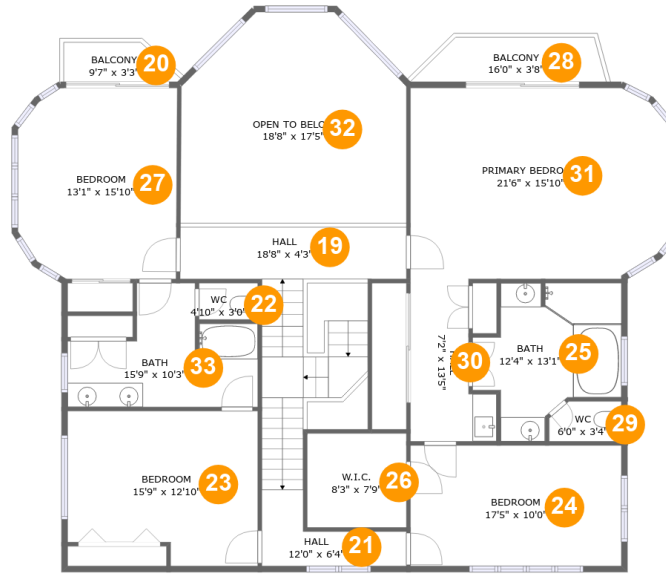

217 Anthony Home Road, Huddleston, Bedford County, Virginia, United States, 24104

Room Dimensions

Floor 3

Total sqft: 2168

Living area: 1666

#	Room name	Dimensions	Area (sqft)	Counted as Living Area
19	Hall	18'8" x 4'3"	86 sq. ft	Yes
20	Balcony	9'7" x 3'3"	27 sq. ft	No
21	Hall	12'0" x 6'4"	172 sq. ft	Yes
22	Wc	4'10" x 3'0"	15 sq. ft	Yes
23	Bedroom	15'9" x 12'10"	185 sq. ft	Yes
24	Bedroom	17'5" x 10'0"	174 sq. ft	Yes
25	Bath	12'4" x 13'1"	119 sq. ft	No
26	W.i.c.	8'3" x 7'9"	64 sq. ft	Yes
27	Bedroom	13'1" x 15'10"	196 sq. ft	Yes
28	Balcony	16'0" x 3'8"	51 sq. ft	No
29	Wc	6'0" x 3'4"	19 sq. ft	Yes