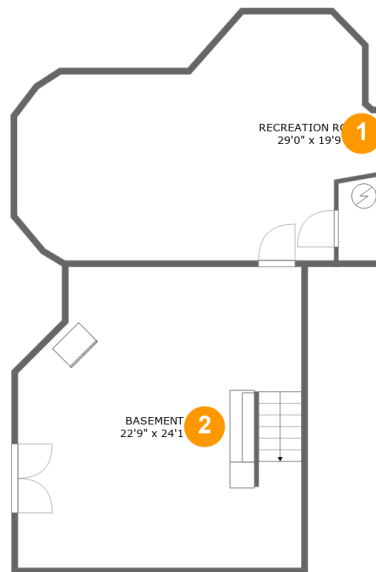

217 Anthony Home Road, Huddleston, Bedford County, Virginia, United States, 24104

Room Dimensions

Floor 1

Total sqft: 1075

Living area: 0

#	Room name	Dimensions	Area (sqft)	Counted as Living Area
1	Recreation Room	29'0" x 19'9"	446 sq. ft	No
2	Basement	22'9" x 24'1"	522 sq. ft	No