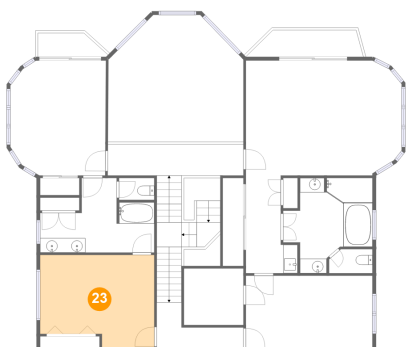

23 Floor 3 - Bedroom

Dimensions: 15'9" x 12'10"
Area: 185 sq. ft
Counted as Living Area:
Yes

Heated: Yes
Finished: Yes
Enclosed: Yes
Contiguous:
Yes
Permitted: Yes
Wet Space: No
Addition: No
Conversion: No