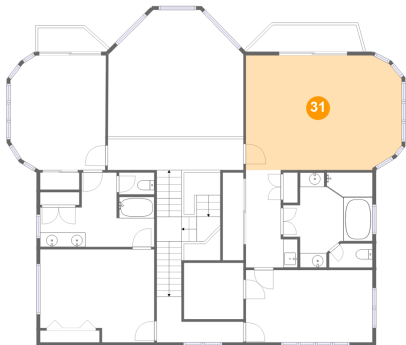

31 Floor 3 - Primary Bedroom

Dimensions: 21'6" x 15'10"
Area: 328 sq. ft
Counted as Living Area:
Yes

Heated: Yes
Finished: Yes
Enclosed: Yes
Contiguous:
Yes
Permitted: Yes
Wet Space: No
Addition: No
Conversion: No