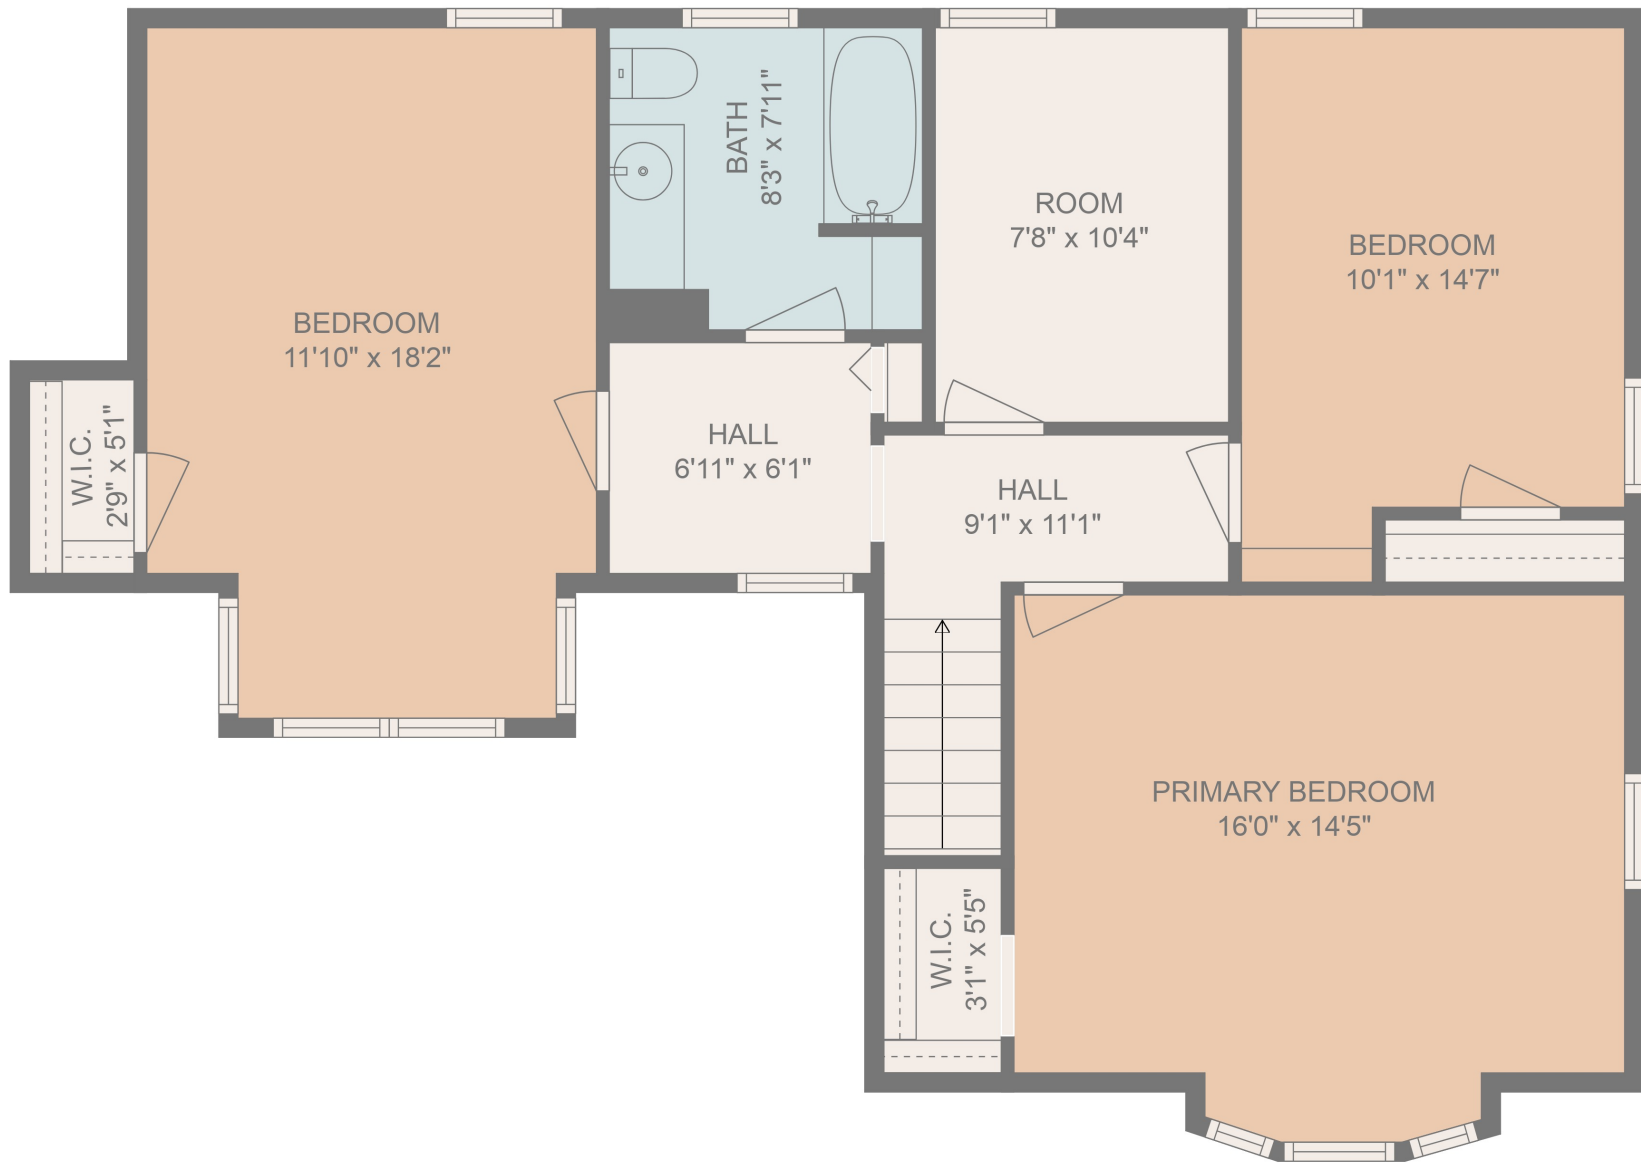

Total scanned area: 2300 sq. ft

FLOOR PLAN CREATED BY CUBICASA APP. MEASUREMENTS DEEMED HIGHLY RELIABLE BUT NOT GUARANTEED.

Total scanned area: 2300 sq. ft

FLOOR PLAN CREATED BY CUBICASA APP. MEASUREMENTS DEEMED HIGHLY RELIABLE BUT NOT GUARANTEED.

Total scanned area: 2300 sq. ft

FLOOR PLAN CREATED BY CUBICASA APP. MEASUREMENTS DEEMED HIGHLY RELIABLE BUT NOT GUARANTEED.