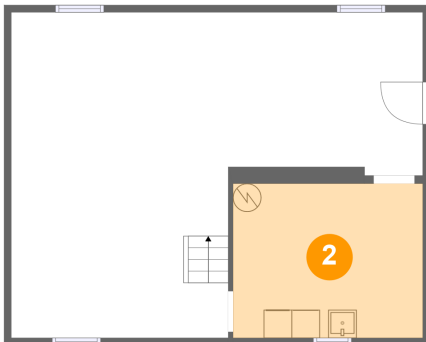

5131 Podger Road, Marion, Wayne County, New York, United States, 14505**Room Dimensions****Floor 3****Total sqft: 494****Living area: 479**

#	Room name	Dimensions	Area (sqft)	Counted as Living Area
9	Bedroom	9'7" x 18'5"	152 sq. ft	Yes
10	Primary Bedroom	11'2" x 18'6"	175 sq. ft	Yes
11	Hall	7'8" x 6'0"	46 sq. ft	Yes

5131 Podger Road, Marion, Wayne County, New York, United States, 14505

1 Floor 1 - Basement

Dimensions: 29'1" x 23'0"
Area: 506 sq. ft
Counted as Living Area: No

Heated: Yes
Finished: No
Enclosed: Yes
Contiguous: Yes
Permitted: Yes
Wet Space: No
Addition: No
Conversion: No

2 Floor 1 - Laundry

Dimensions: 13'5" x 10'11"
Area: 146 sq. ft
Counted as Living Area: No

Heated: Yes
Finished: Yes
Enclosed: Yes
Contiguous: No
Permitted: Yes
Wet Space: No
Addition: No
Conversion: No