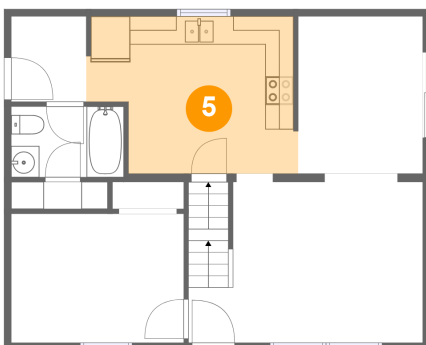

5 Floor 2 - Kitchen

Dimensions: 14'8" x 11'1"
Area: 147 sq. ft
Counted as Living Area:
Yes

Heated: Yes
Finished: Yes
Enclosed: Yes
Contiguous:
Yes
Permitted: Yes
Wet Space: No
Addition: No
Conversion: No