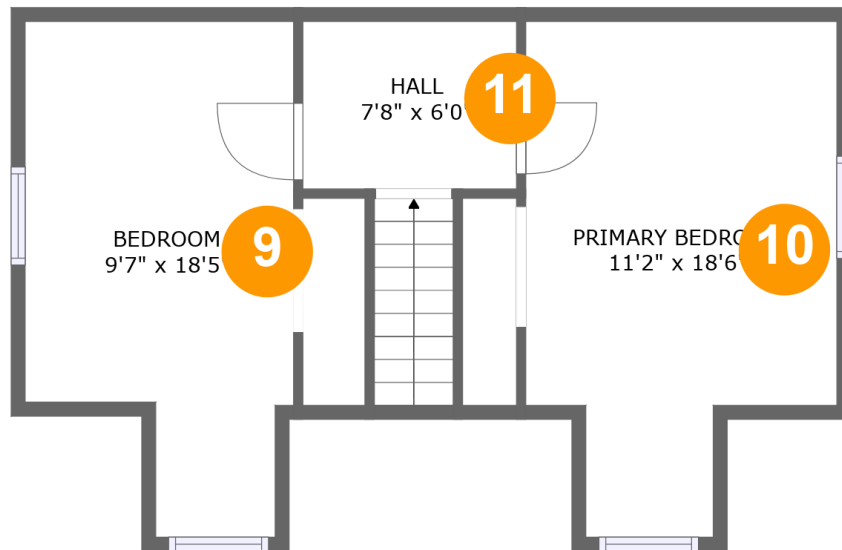

5131 Podger Road, Marion, Wayne County, New York, United States, 14505**Room Dimensions****Floor 1****Total sqft: 723****Living area: 0**

#	Room name	Dimensions	Area (sqft)	Counted as Living Area
1	Basement	29'1" x 23'0"	506 sq. ft	No
2	Laundry	13'5" x 10'11"	146 sq. ft	No

5131 Podger Road, Marion, Wayne County, New York, United States, 14505

Room Dimensions

Floor 2**Total sqft: 723****Living area: 723**

#	Room name	Dimensions	Area (sqft)	Counted as Living Area
3	Entry	5'3" x 6'0"	32 sq. ft	Yes
4	Living Room	16'7" x 11'4"	186 sq. ft	Yes
5	Kitchen	14'8" x 11'1"	147 sq. ft	Yes
6	Bedroom	12'2" x 9'1"	111 sq. ft	Yes
7	Dining Area	8'9" x 11'1"	98 sq. ft	Yes
8	Bath	7'11" x 5'0"	40 sq. ft	Yes

5131 Podger Road, Marion, Wayne County, New York, United States, 14505**Room Dimensions****Floor 3****Total sqft: 494****Living area: 479**

#	Room name	Dimensions	Area (sqft)	Counted as Living Area
9	Bedroom	9'7" x 18'5"	152 sq. ft	Yes
10	Primary Bedroom	11'2" x 18'6"	175 sq. ft	Yes
11	Hall	7'8" x 6'0"	46 sq. ft	Yes

7 Floor 2 - Dining Area

Dimensions: 8'9" x 11'1"
Area: 98 sq. ft
Counted as Living Area:
Yes

Heated: Yes
Finished: Yes
Enclosed: Yes
Contiguous:
Yes
Permitted: Yes
Wet Space: No
Addition: No
Conversion: No