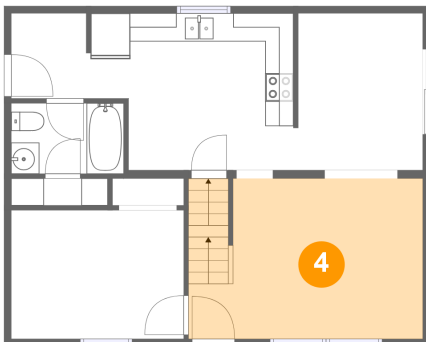

4 Floor 2 - Living Room

Dimensions: 16'7" x 11'4"
Area: 186 sq. ft
Counted as Living Area:
Yes

Heated: Yes
Finished: Yes
Enclosed: Yes
Contiguous:
Yes
Permitted: Yes
Wet Space: No
Addition: No
Conversion: No