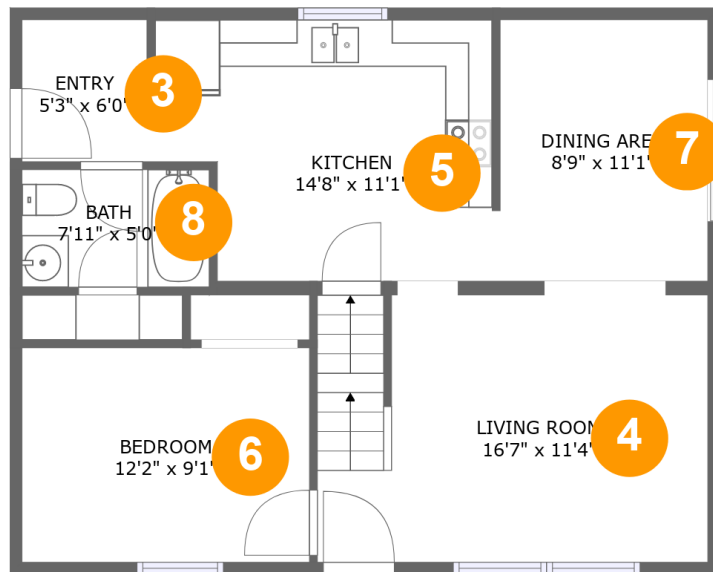

5131 Podger Road, Marion, Wayne County, New York, United States, 14505**Room Dimensions****Floor 1****Total sqft: 723****Living area: 0**

#	Room name	Dimensions	Area (sqft)	Counted as Living Area
1	Basement	29'1" x 23'0"	506 sq. ft	No
2	Laundry	13'5" x 10'11"	146 sq. ft	No

5131 Podger Road, Marion, Wayne County, New York, United States, 14505

Room Dimensions

Floor 2**Total sqft: 723****Living area: 723**

#	Room name	Dimensions	Area (sqft)	Counted as Living Area
3	Entry	5'3" x 6'0"	32 sq. ft	Yes
4	Living Room	16'7" x 11'4"	186 sq. ft	Yes
5	Kitchen	14'8" x 11'1"	147 sq. ft	Yes
6	Bedroom	12'2" x 9'1"	111 sq. ft	Yes
7	Dining Area	8'9" x 11'1"	98 sq. ft	Yes
8	Bath	7'11" x 5'0"	40 sq. ft	Yes

5 Floor 2 - Kitchen

Dimensions: 14'8" x 11'1"
Area: 147 sq. ft
Counted as Living Area:
Yes

Heated: Yes
Finished: Yes
Enclosed: Yes
Contiguous:
Yes
Permitted: Yes
Wet Space: No
Addition: No
Conversion: No

7 Floor 2 - Dining Area

Dimensions: 8'9" x 11'1"
Area: 98 sq. ft
Counted as Living Area:
Yes

Heated: Yes
Finished: Yes
Enclosed: Yes
Contiguous:
Yes
Permitted: Yes
Wet Space: No
Addition: No
Conversion: No