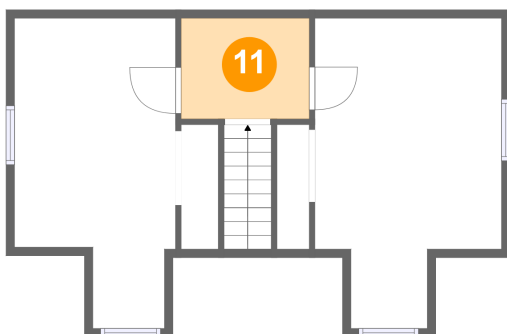

11 Floor 3 - Hall

Dimensions: 7'8" x 6'0"
Area: 46 sq. ft
Counted as Living Area:
Yes

Heated: Yes
Finished: Yes
Enclosed: Yes
Contiguous:
Yes
Permitted: Yes
Wet Space: No
Addition: No
Conversion: No