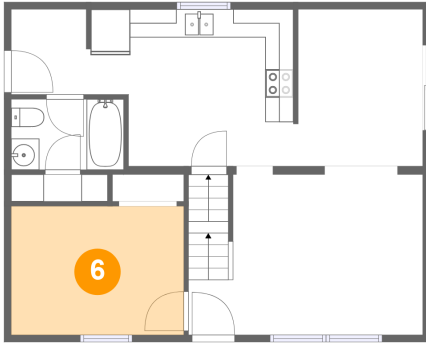

5131 Podger Road, Marion, Wayne County, New York, United States, 14505

6 Floor 2 - Bedroom

Dimensions: 12'2" x 9'1"
Area: 111 sq. ft
Counted as Living Area:
Yes

Heated: Yes
Finished: Yes
Enclosed: Yes
Contiguous:
Yes
Permitted: Yes
Wet Space: No
Addition: No
Conversion: No