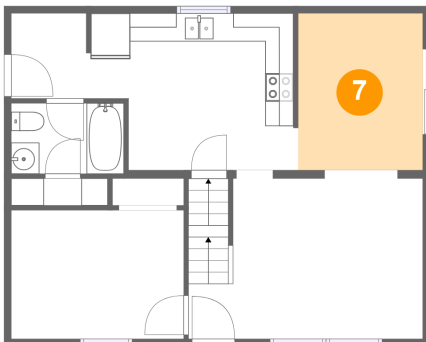

5131 Podger Road, Marion, Wayne County, New York, United States, 14505

6 Floor 2 - Bedroom

Dimensions: 12'2" x 9'1"
Area: 111 sq. ft
Counted as Living Area:
Yes

Heated: Yes
Finished: Yes
Enclosed: Yes
Contiguous:
Yes
Permitted: Yes
Wet Space: No
Addition: No
Conversion: No

7 Floor 2 - Dining Area

Dimensions: 8'9" x 11'1"
Area: 98 sq. ft
Counted as Living Area:
Yes

Heated: Yes
Finished: Yes
Enclosed: Yes
Contiguous:
Yes
Permitted: Yes
Wet Space: No
Addition: No
Conversion: No