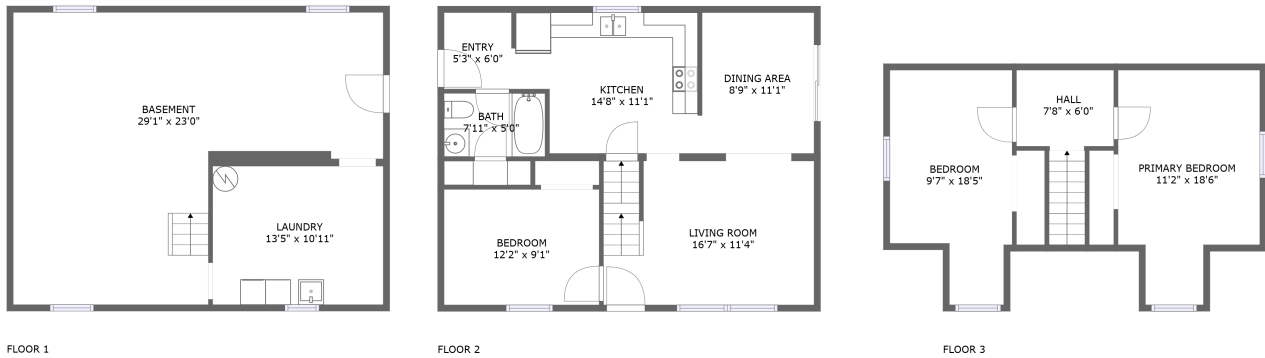

5131 Podger Road, Marion, Wayne County, New York, United States, 14505

Property Summary

0 garages   **3** bedrooms   **1** bathrooms   **0** half baths

3 floors   **1,202** Gross Living Area sqft   **1,940** total sqft