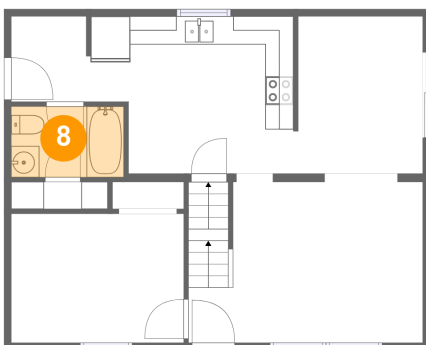

8 Floor 2 - Bath

Dimensions: 7'11" x 5'0"
Area: 40 sq. ft
Counted as Living Area:
Yes

Heated: Yes
Finished: Yes
Enclosed: Yes
Contiguous:
Yes
Permitted: Yes
Wet Space: Yes
Addition: No
Conversion: No