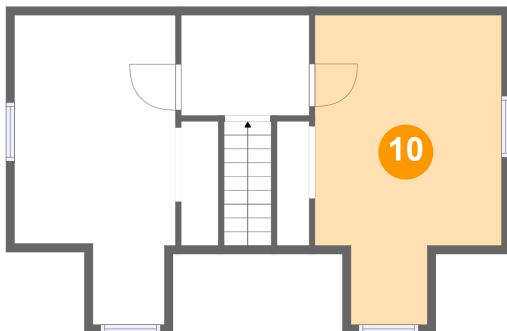

10 Floor 3 - Primary Bedroom

Dimensions: 11'2" x 18'6"
Area: 175 sq. ft
Counted as Living Area:
Yes

Heated: Yes
Finished: Yes
Enclosed: Yes
Contiguous:
Yes
Permitted: Yes
Wet Space: No
Addition: No
Conversion: No