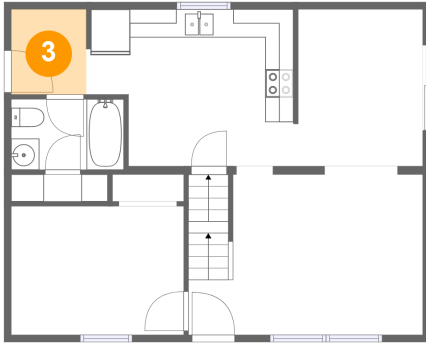

5131 Podger Road, Marion, Wayne County, New York, United States, 14505

3 Floor 2 - Entry

Dimensions: 5'3" x 6'0"
Area: 32 sq. ft
Counted as Living Area:
Yes

Heated: Yes
Finished: Yes
Enclosed: Yes
Contiguous:
Yes
Permitted: Yes
Wet Space: No
Addition: No
Conversion: No