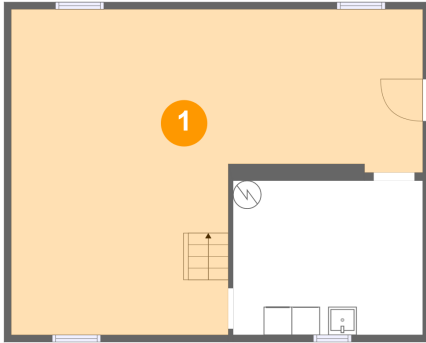

5131 Podger Road, Marion, Wayne County, New York, United States, 14505

1 Floor 1 - Basement

Dimensions: 29'1" x 23'0"
Area: 506 sq. ft
Counted as Living Area: No

Heated: Yes
Finished: No
Enclosed: Yes
Contiguous: Yes
Permitted: Yes
Wet Space: No
Addition: No
Conversion: No