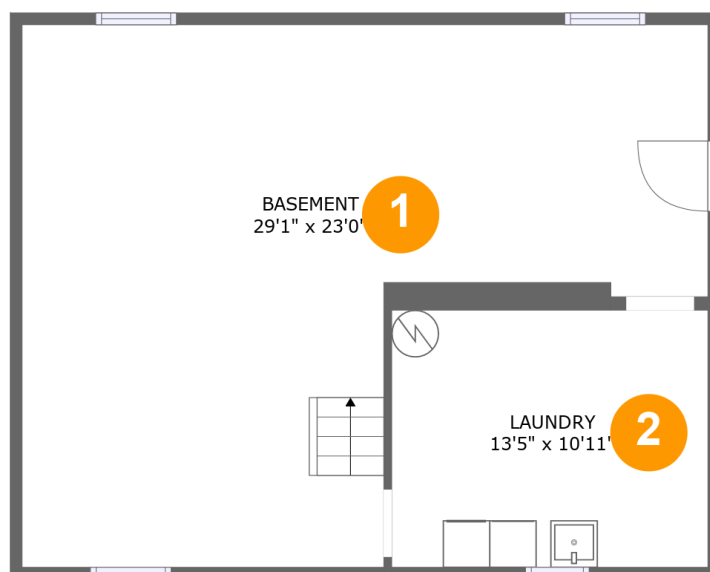

5131 Podger Road, Marion, Wayne County, New York, United States, 14505**Room Dimensions****Floor 1****Total sqft: 723****Living area: 0**

#	Room name	Dimensions	Area (sqft)	Counted as Living Area
1	Basement	29'1" x 23'0"	506 sq. ft	No
2	Laundry	13'5" x 10'11"	146 sq. ft	No

5131 Podger Road, Marion, Wayne County, New York, United States, 14505

Room Dimensions

Floor 2**Total sqft: 723****Living area: 723**

#	Room name	Dimensions	Area (sqft)	Counted as Living Area
3	Entry	5'3" x 6'0"	32 sq. ft	Yes
4	Living Room	16'7" x 11'4"	186 sq. ft	Yes
5	Kitchen	14'8" x 11'1"	147 sq. ft	Yes
6	Bedroom	12'2" x 9'1"	111 sq. ft	Yes
7	Dining Area	8'9" x 11'1"	98 sq. ft	Yes
8	Bath	7'11" x 5'0"	40 sq. ft	Yes

5131 Podger Road, Marion, Wayne County, New York, United States, 14505

6 Floor 2 - Bedroom

Dimensions: 12'2" x 9'1"
Area: 111 sq. ft
Counted as Living Area:
Yes

Heated: Yes
Finished: Yes
Enclosed: Yes
Contiguous:
Yes
Permitted: Yes
Wet Space: No
Addition: No
Conversion: No

7 Floor 2 - Dining Area

Dimensions: 8'9" x 11'1"
Area: 98 sq. ft
Counted as Living Area:
Yes

Heated: Yes
Finished: Yes
Enclosed: Yes
Contiguous:
Yes
Permitted: Yes
Wet Space: No
Addition: No
Conversion: No