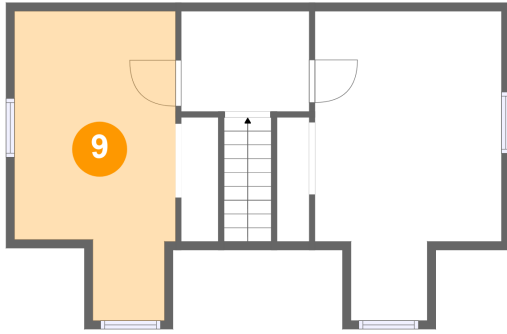

5131 Podger Road, Marion, Wayne County, New York, United States, 14505

9 Floor 3 - Bedroom

Dimensions: 9'7" x 18'5"
Area: 152 sq. ft
Counted as Living Area:
Yes

Heated: Yes
Finished: Yes
Enclosed: Yes
Contiguous:
Yes
Permitted: Yes
Wet Space: No
Addition: No
Conversion: No