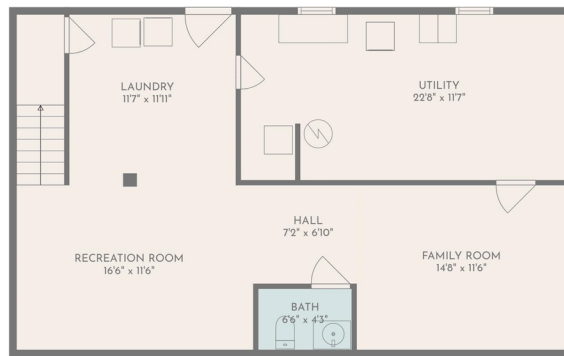

ENTRY

LOWER

GROSS INTERNAL AREA
 LOWER: 468 sq. ft, ENTRY: 919 sq. ft
 EXCLUDED AREAS: UTILITY: 266 sq. ft, LAUNDRY: 141 sq. ft, UNDEFINED: 21 sq. ft
 TOTAL: 1387 sq. ft
 SIZES AND DIMENSIONS ARE APPROXIMATE, ACTUAL MAY VARY.