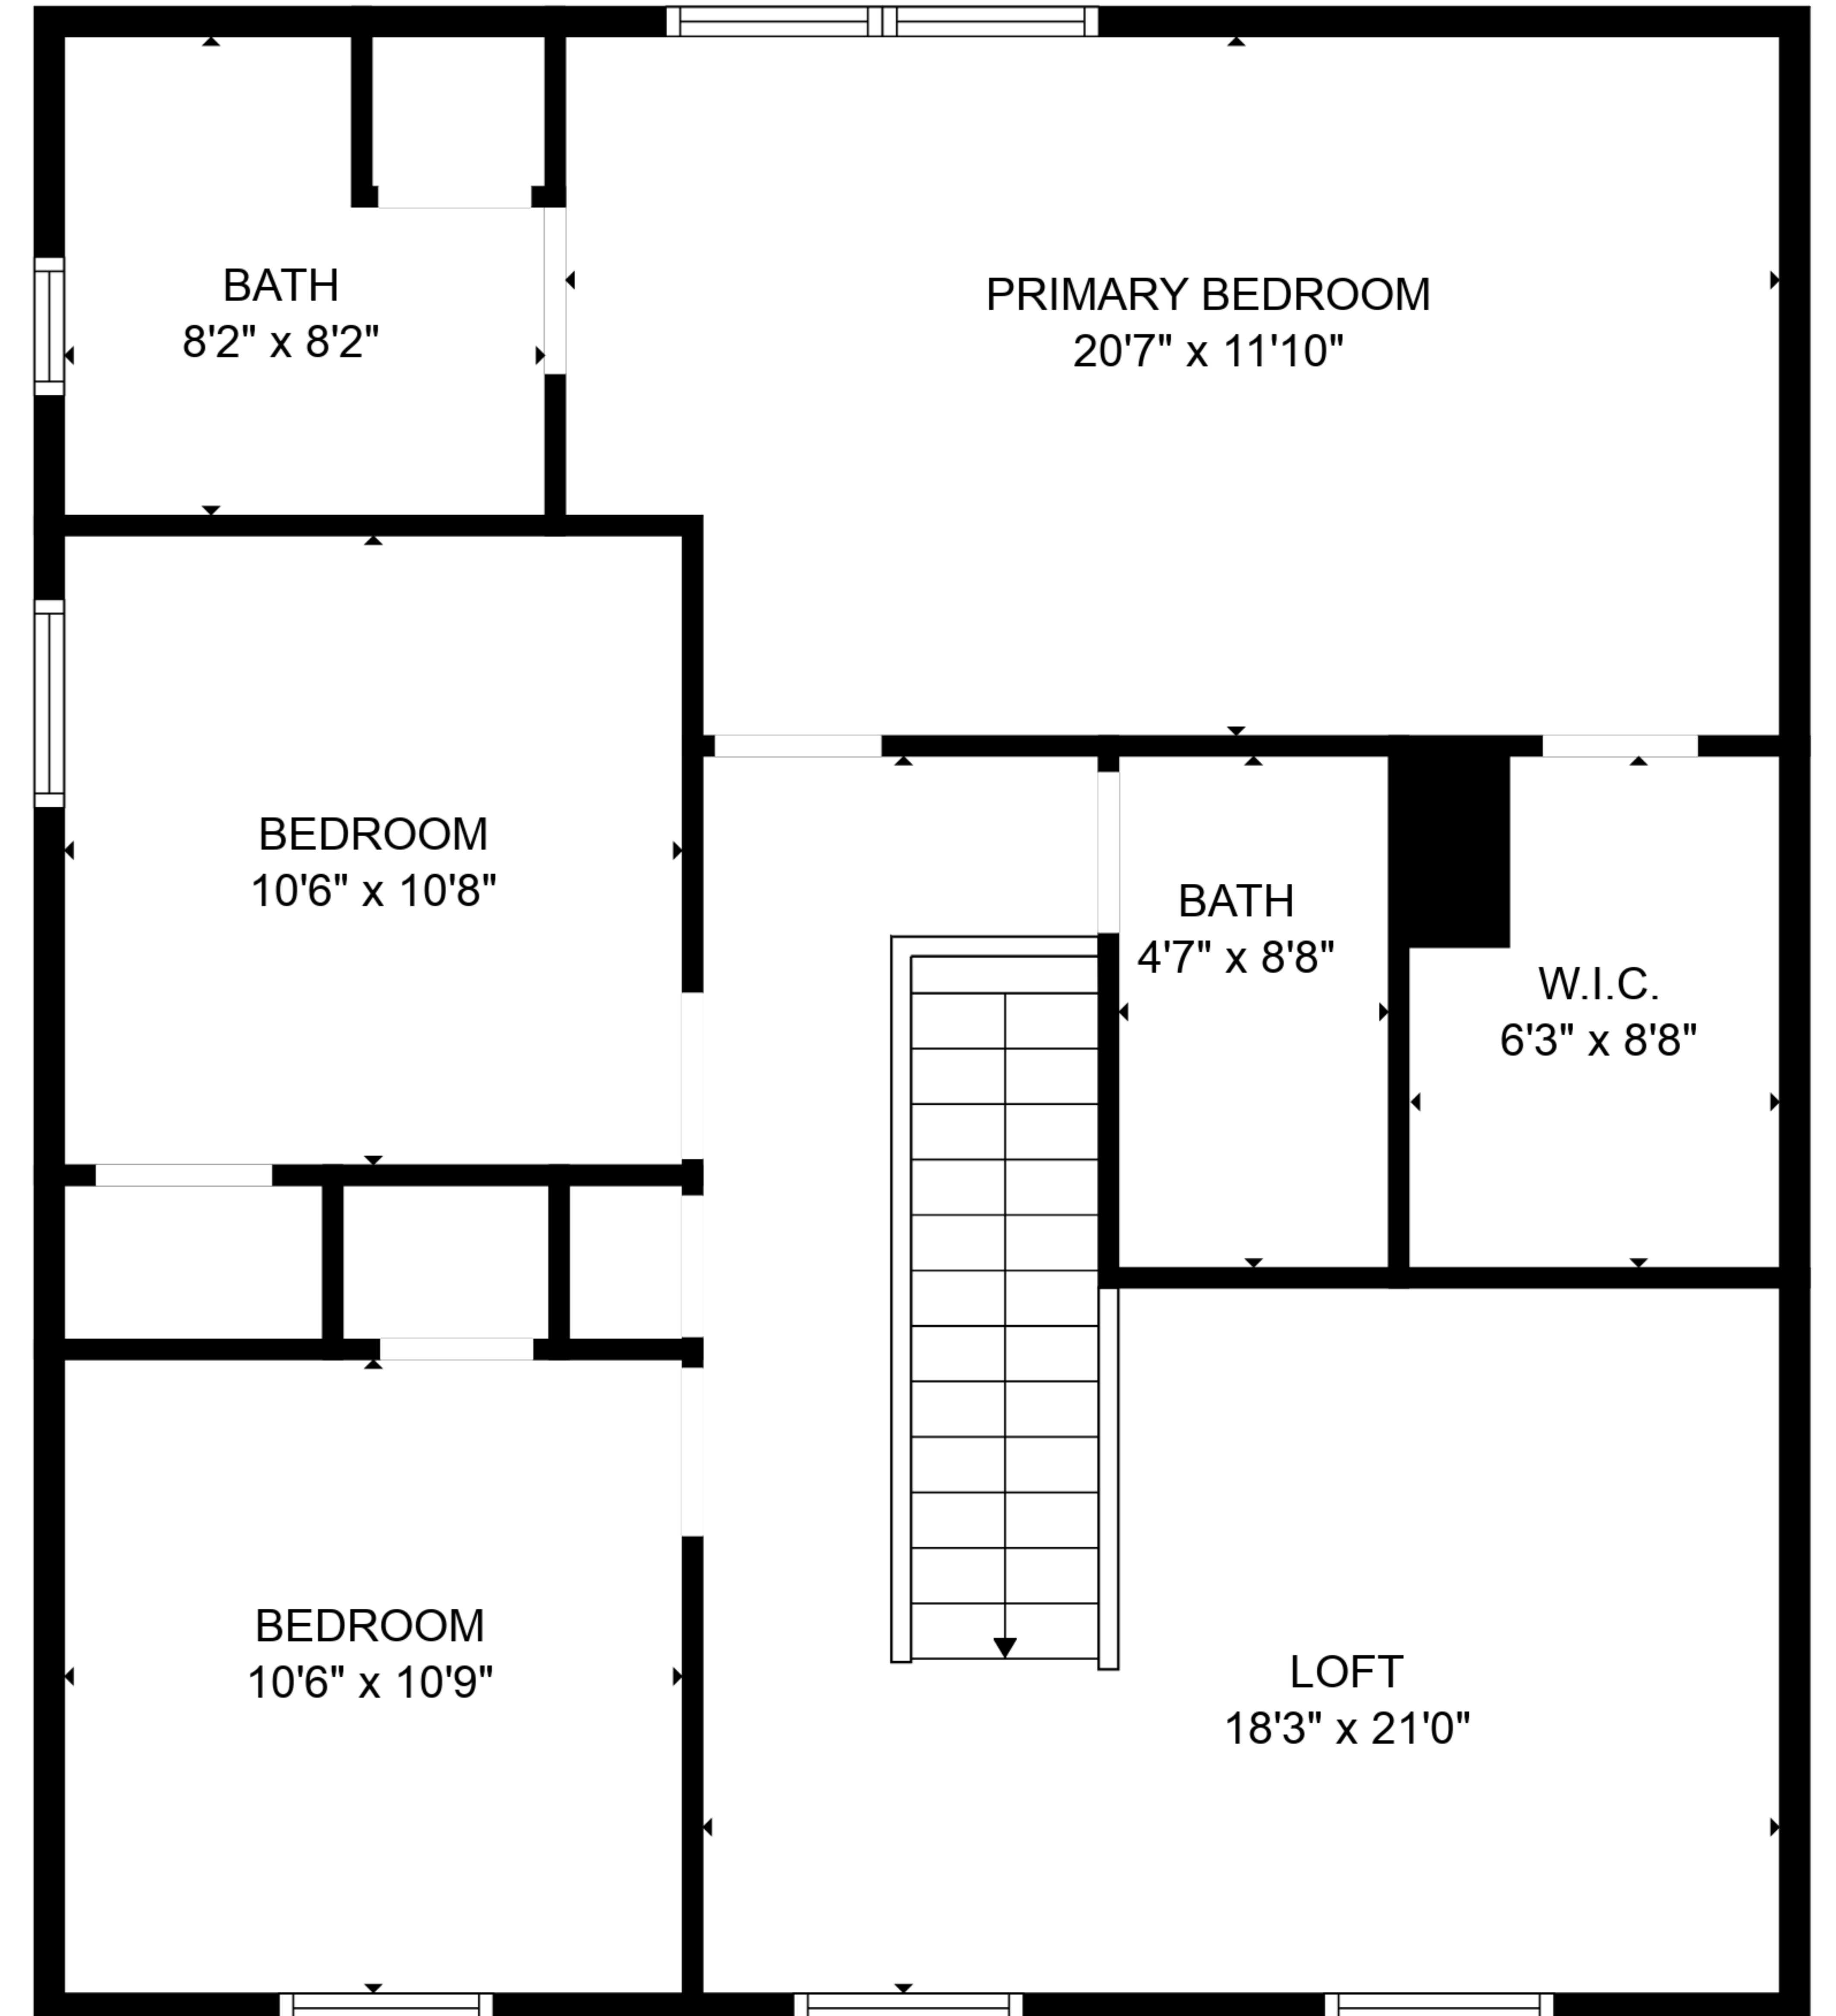

**TOTAL: 2000 sq. ft**  
FLOOR 1: 1033 sq. ft, FLOOR 2: 967 sq. ft  
EXCLUDED AREAS: GARAGE: 398 sq. ft

SIZES AND DIMENSIONS ARE APPROXIMATE. ACTUAL MAY VARY.

**TOTAL: 2000 sq. ft**  
FLOOR 1: 1033 sq. ft, FLOOR 2: 967 sq. ft  
EXCLUDED AREAS: GARAGE: 398 sq. ft

SIZES AND DIMENSIONS ARE APPROXIMATE. ACTUAL MAY VARY.

FLOOR 1

FLOOR 2

**TOTAL: 2000 sq. ft**  
 FLOOR 1: 1033 sq. ft, FLOOR 2: 967 sq. ft  
 EXCLUDED AREAS: GARAGE: 398 sq. ft

SIZES AND DIMENSIONS ARE APPROXIMATE. ACTUAL MAY VARY.