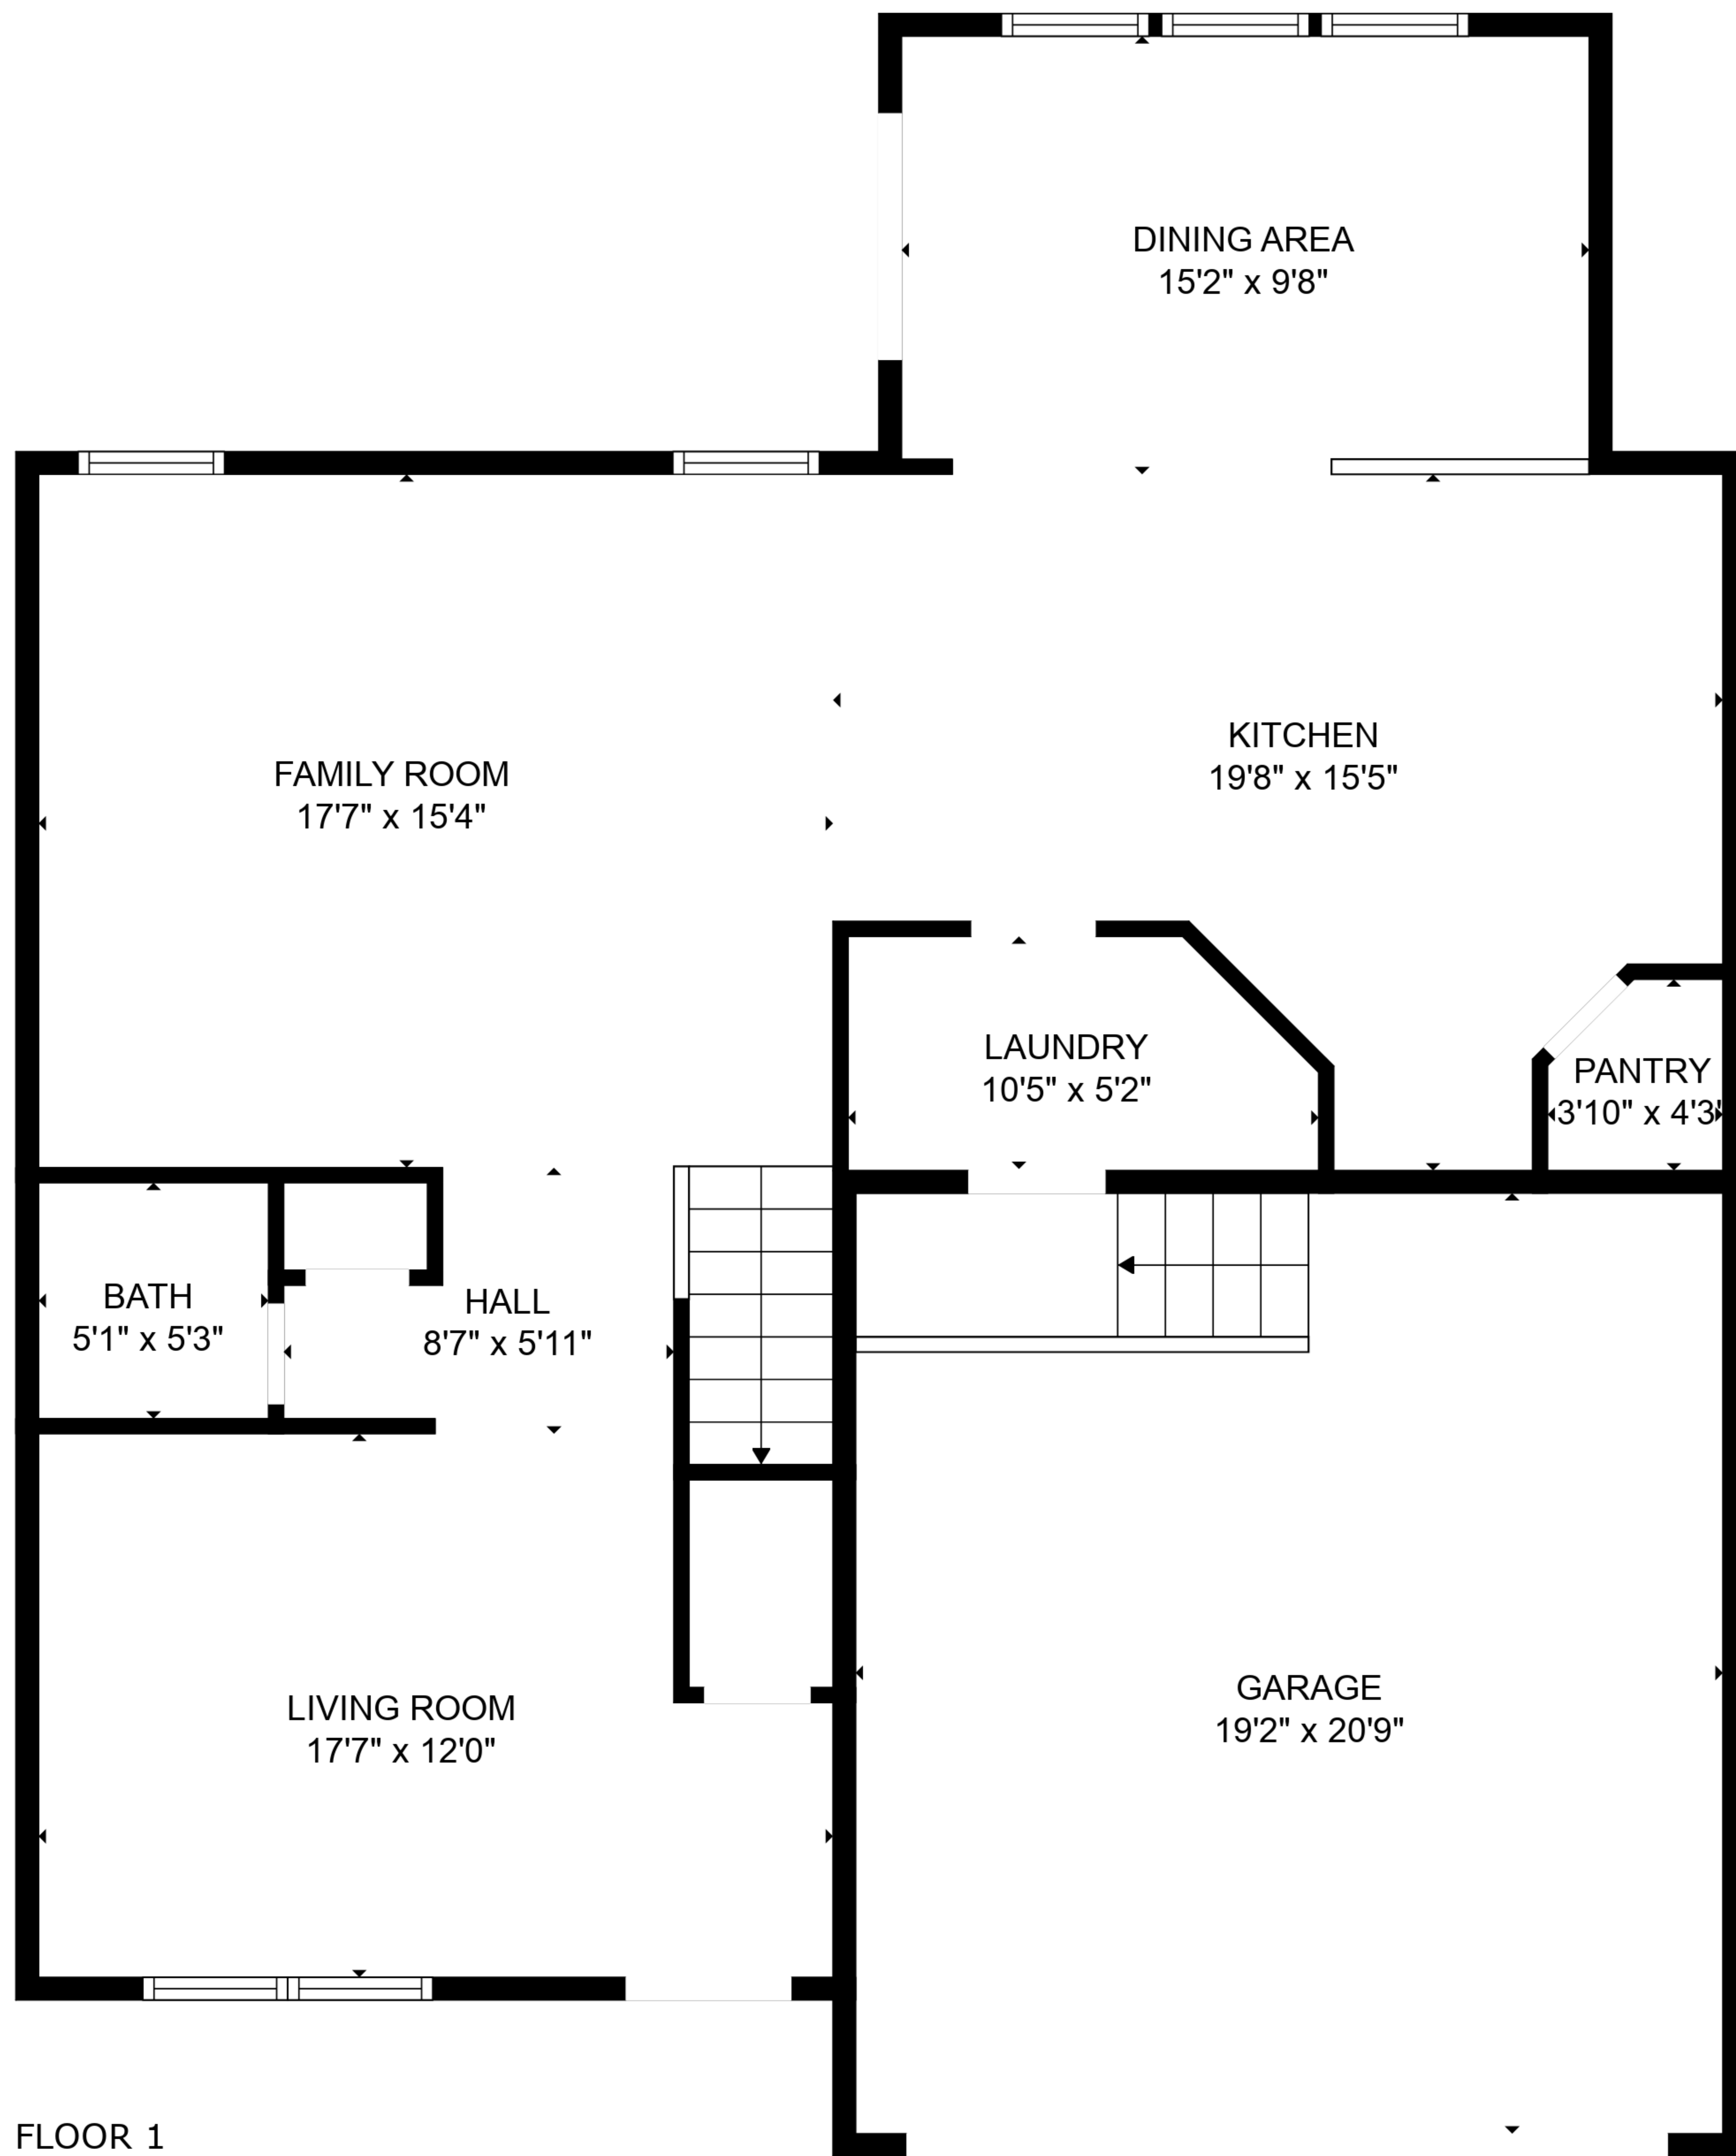

**TOTAL: 2000 sq. ft**  
FLOOR 1: 1033 sq. ft, FLOOR 2: 967 sq. ft  
EXCLUDED AREAS: GARAGE: 398 sq. ft

SIZES AND DIMENSIONS ARE APPROXIMATE. ACTUAL MAY VARY.

**TOTAL: 2000 sq. ft**  
FLOOR 1: 1033 sq. ft, FLOOR 2: 967 sq. ft  
EXCLUDED AREAS: GARAGE: 398 sq. ft

SIZES AND DIMENSIONS ARE APPROXIMATE. ACTUAL MAY VARY.

FLOOR 1

FLOOR 2

**TOTAL: 2000 sq. ft**  
 FLOOR 1: 1033 sq. ft, FLOOR 2: 967 sq. ft  
 EXCLUDED AREAS: GARAGE: 398 sq. ft

SIZES AND DIMENSIONS ARE APPROXIMATE. ACTUAL MAY VARY.