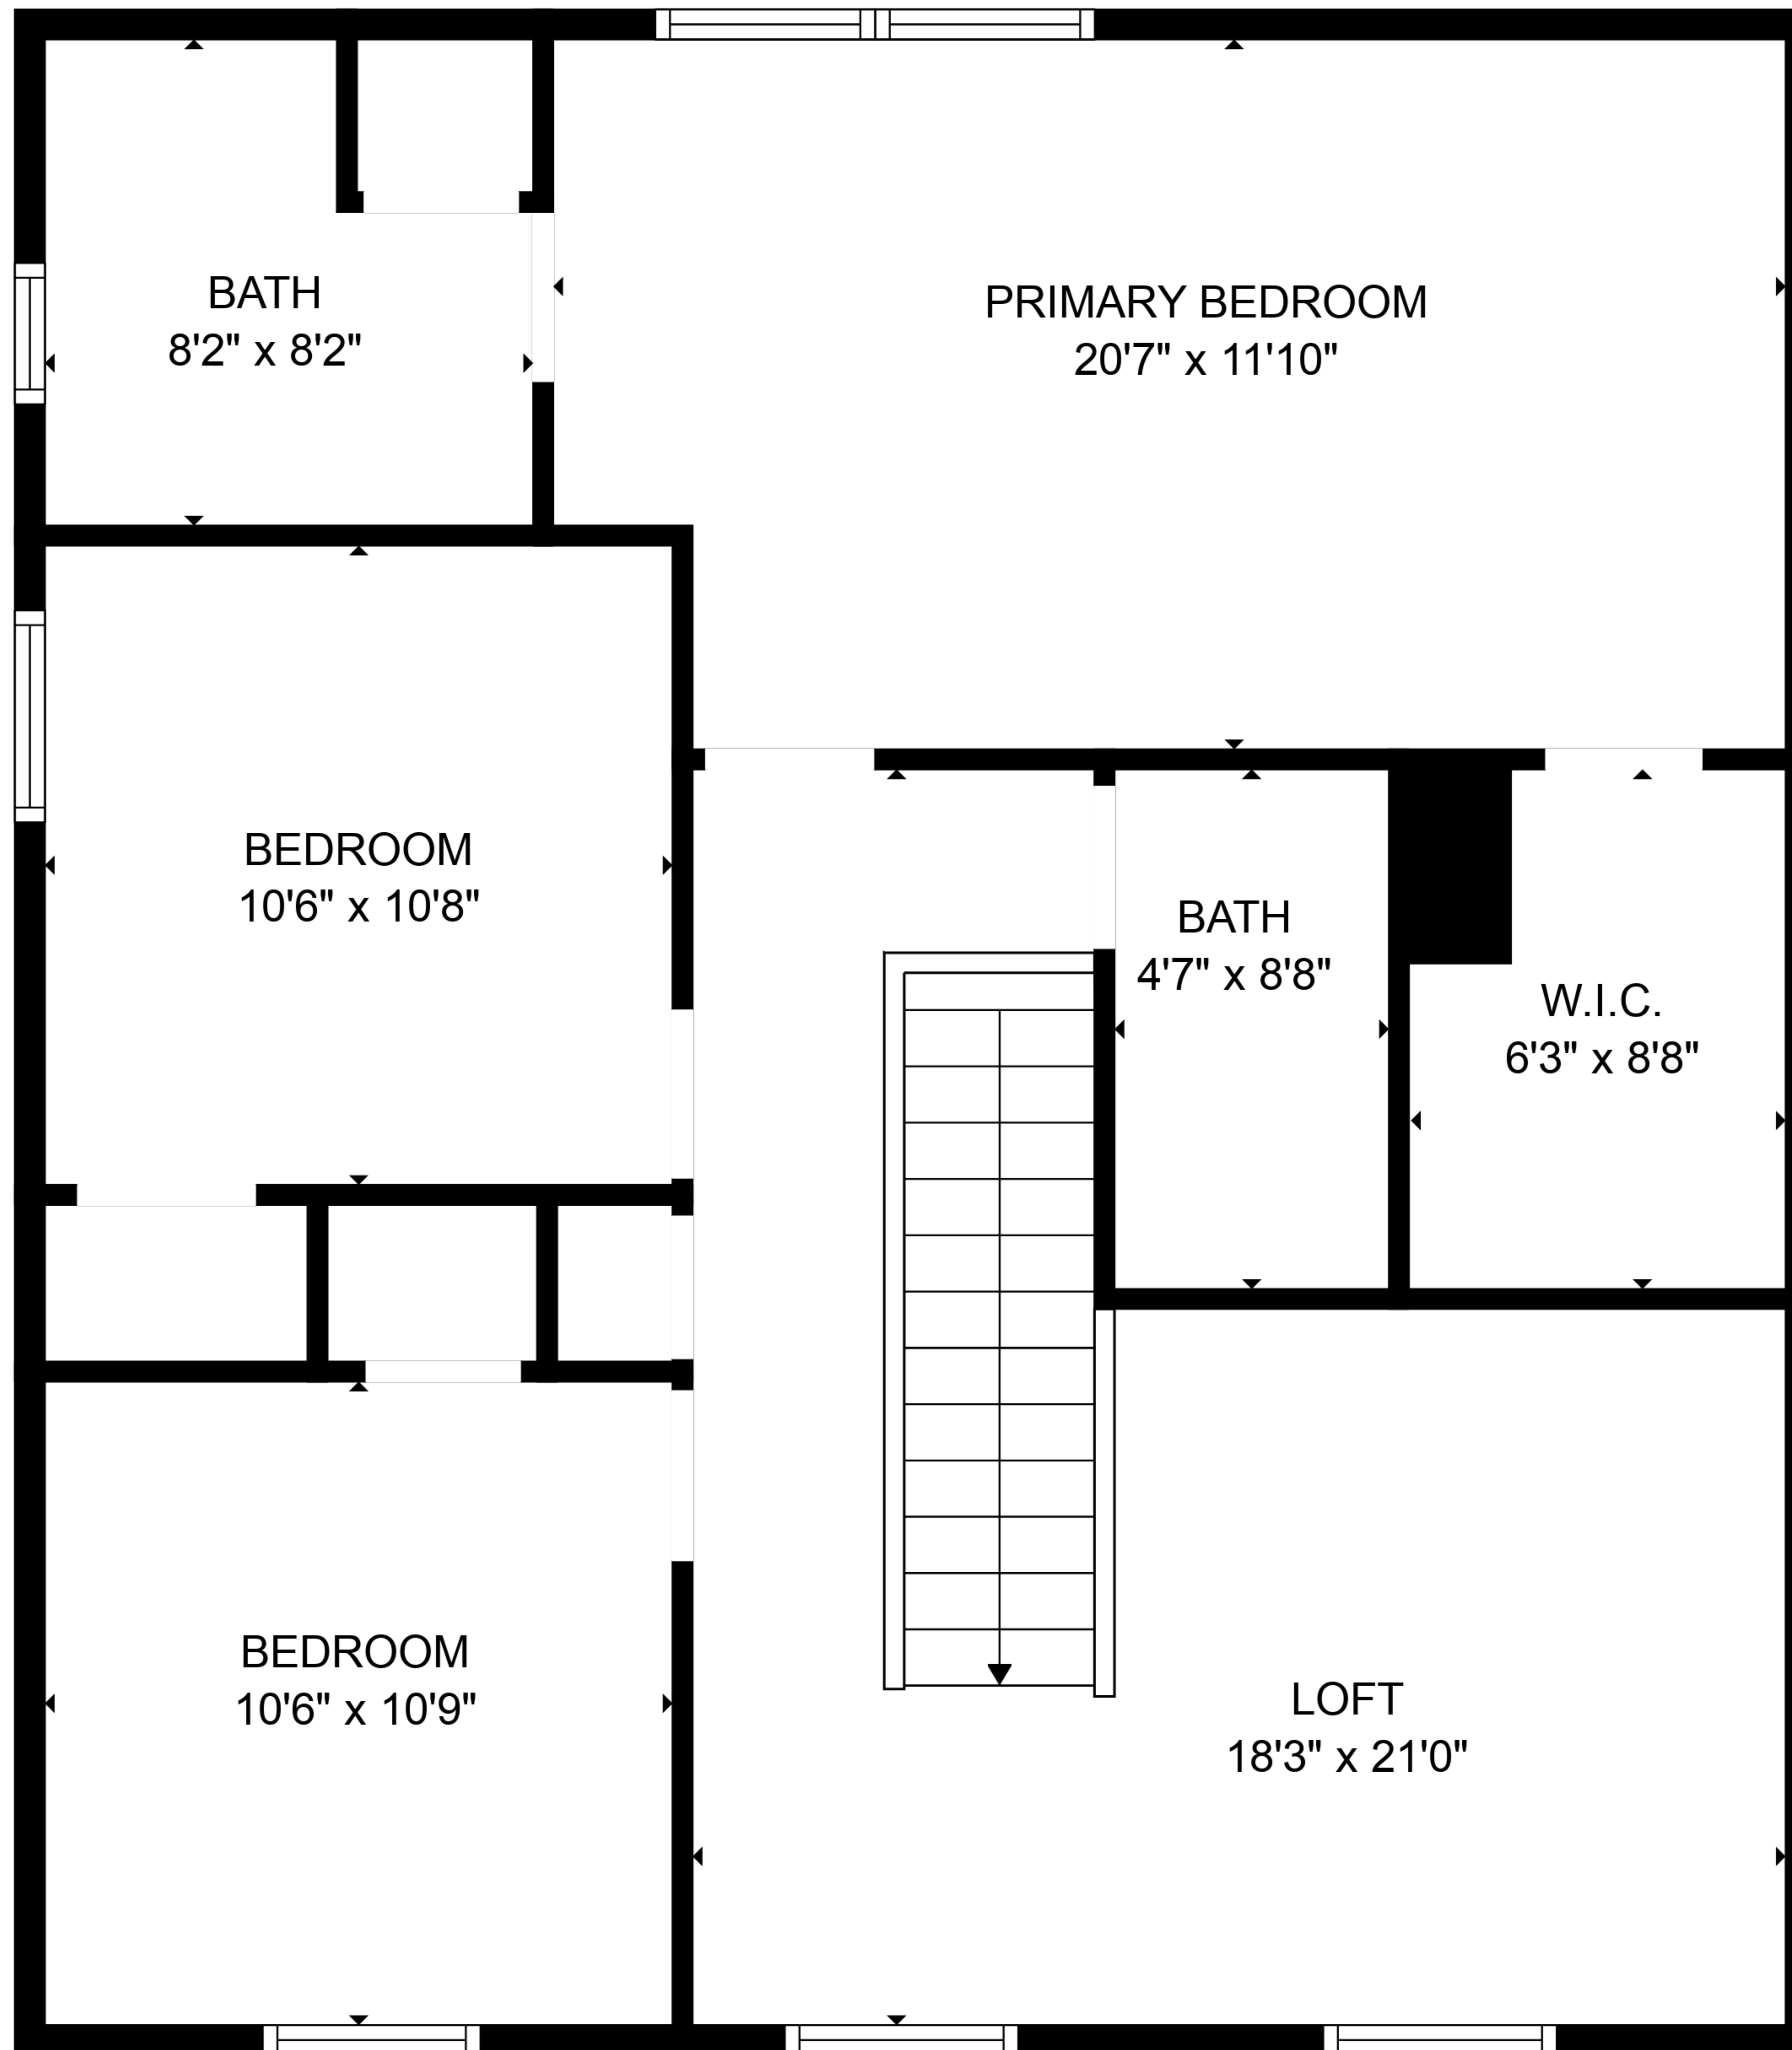

**TOTAL: 2000 sq. ft**  
FLOOR 1: 1033 sq. ft, FLOOR 2: 967 sq. ft  
EXCLUDED AREAS: GARAGE: 398 sq. ft

SIZES AND DIMENSIONS ARE APPROXIMATE. ACTUAL MAY VARY.

**TOTAL: 2000 sq. ft**  
FLOOR 1: 1033 sq. ft, FLOOR 2: 967 sq. ft  
EXCLUDED AREAS: GARAGE: 398 sq. ft

SIZES AND DIMENSIONS ARE APPROXIMATE. ACTUAL MAY VARY.

FLOOR 1

FLOOR 2

**TOTAL: 2000 sq. ft**  
 FLOOR 1: 1033 sq. ft, FLOOR 2: 967 sq. ft  
 EXCLUDED AREAS: GARAGE: 398 sq. ft

SIZES AND DIMENSIONS ARE APPROXIMATE. ACTUAL MAY VARY.