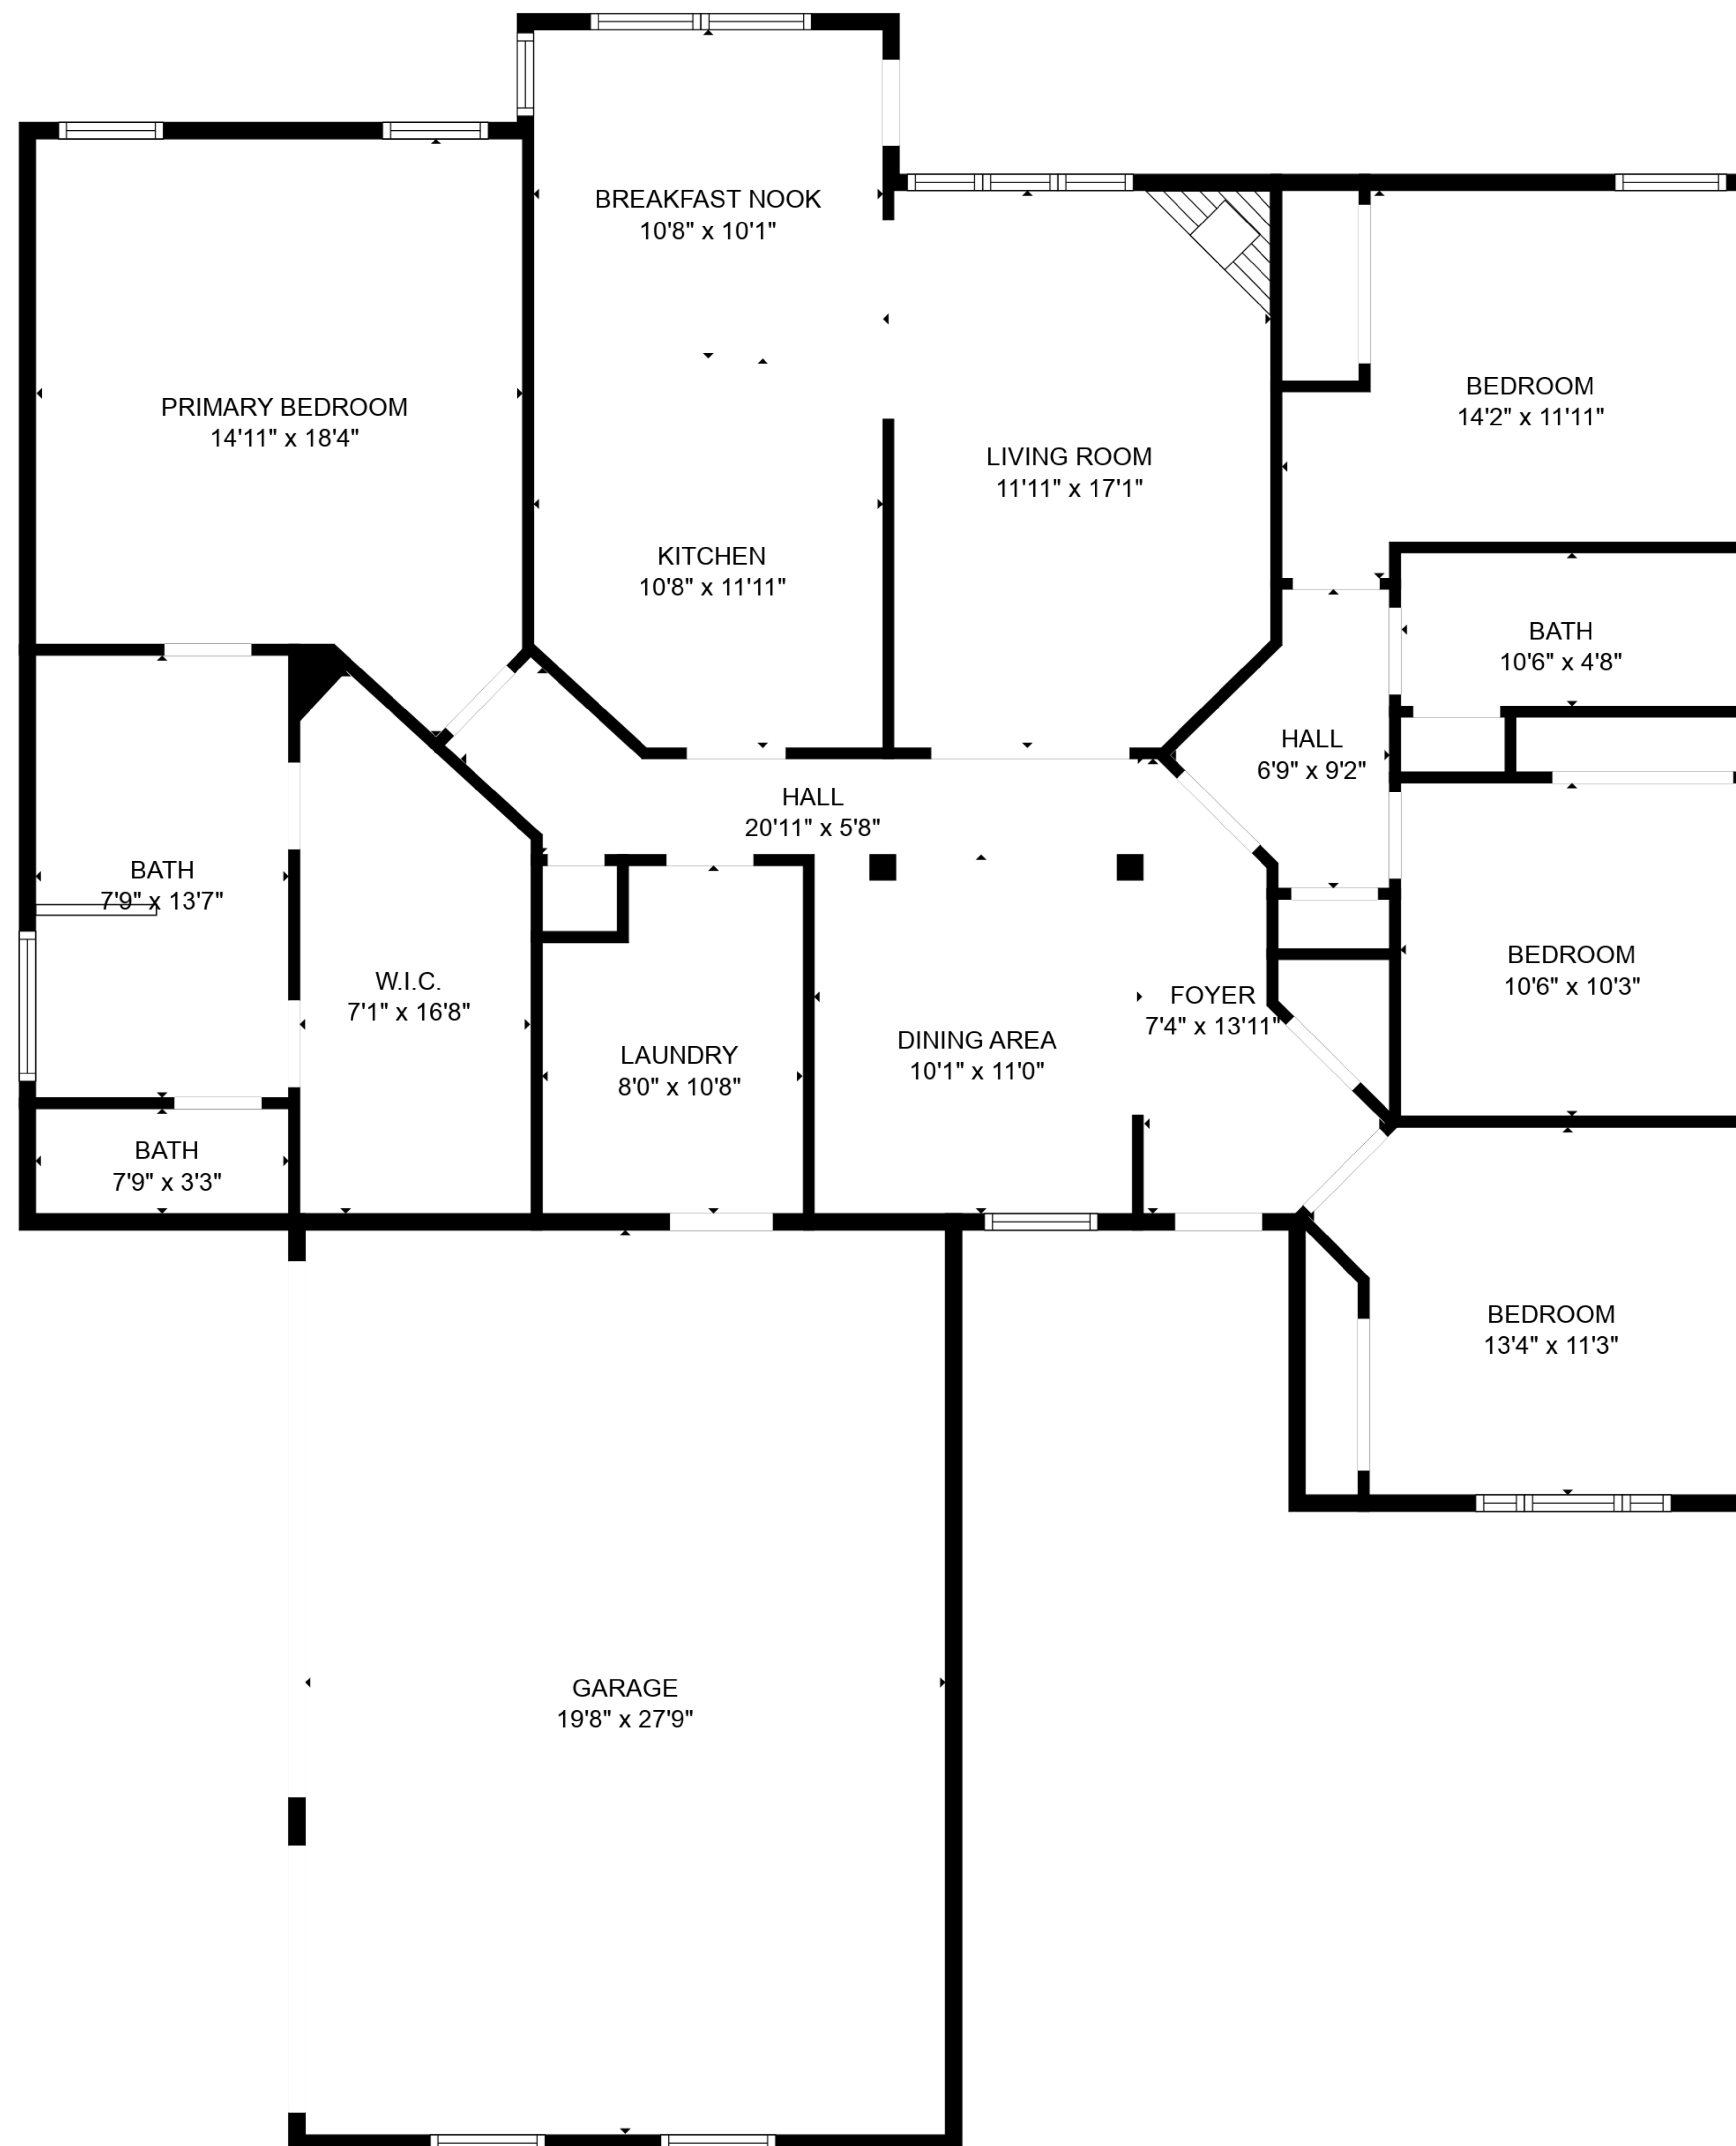

**TOTAL: 1834 sq. ft**  
 FLOOR 1: 1834 sq. ft  
 EXCLUDED AREAS: GARAGE: 544 sq. ft  
 WALLS: 137 sq. ft

**TOTAL: 1834 sq. ft**  
 FLOOR 1: 1834 sq. ft  
 EXCLUDED AREAS: GARAGE: 544 sq. ft  
 WALLS: 137 sq. ft