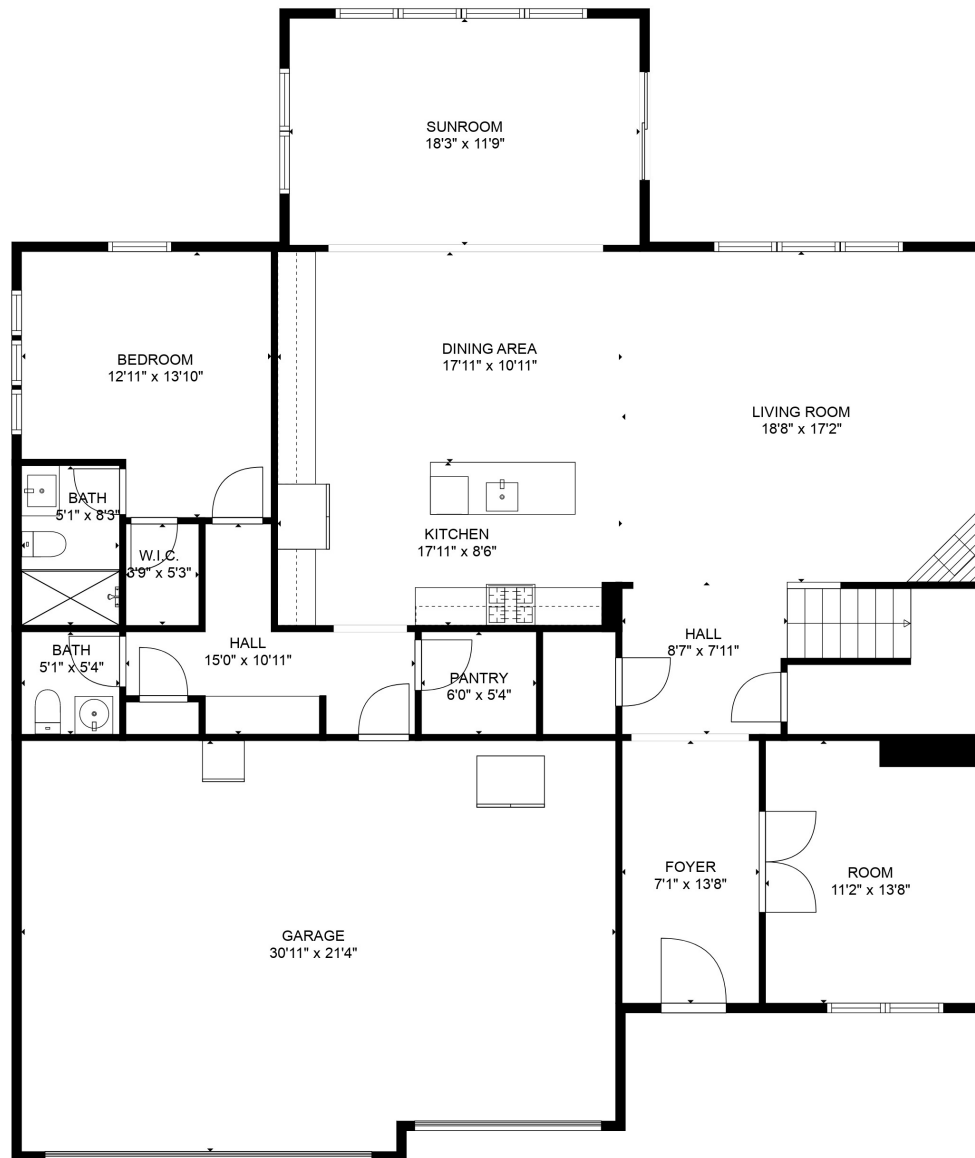

FLOOR 1

FLOOR 2

TOTAL: 3702 sq. ft
 FLOOR 1: 1732 sq. ft, FLOOR 2: 1970 sq. ft
 EXCLUDED AREAS: GARAGE: 641 sq. ft

MEASUREMENTS ARE CALCULATED BY CUBICASA TECHNOLOGY. DEEMED HIGHLY RELIABLE BUT NOT GUARANTEED.

TOTAL: 3702 sq. ft
 FLOOR 1: 1732 sq. ft, FLOOR 2: 1970 sq. ft
 EXCLUDED AREAS: GARAGE: 641 sq. ft

MEASUREMENTS ARE CALCULATED BY CUBICASA TECHNOLOGY. DEEMED HIGHLY RELIABLE BUT NOT GUARANTEED.

TOTAL: 3702 sq. ft

FLOOR 1: 1732 sq. ft, FLOOR 2: 1970 sq. ft

EXCLUDED AREAS: GARAGE: 641 sq. ft

MEASUREMENTS ARE CALCULATED BY CUBICASA TECHNOLOGY. DEEMED HIGHLY RELIABLE BUT NOT GUARANTEED.