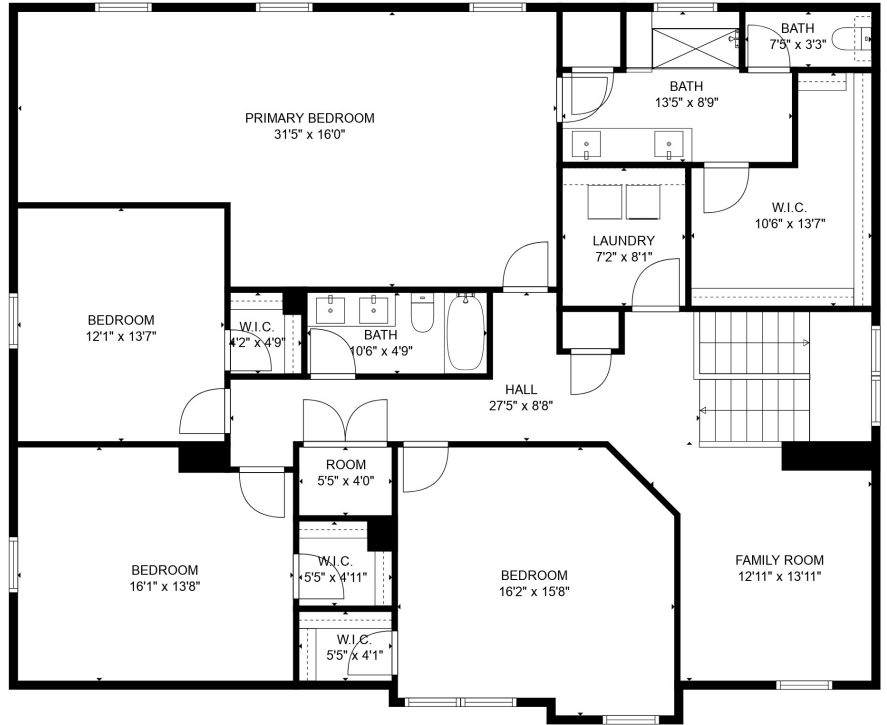

FLOOR 1

FLOOR 2

TOTAL: 3702 sq. ft
 FLOOR 1: 1732 sq. ft, FLOOR 2: 1970 sq. ft
 EXCLUDED AREAS: GARAGE: 641 sq. ft

MEASUREMENTS ARE CALCULATED BY CUBICASA TECHNOLOGY. DEEMED HIGHLY RELIABLE BUT NOT GUARANTEED.

TOTAL: 3702 sq. ft
 FLOOR 1: 1732 sq. ft, FLOOR 2: 1970 sq. ft
 EXCLUDED AREAS: GARAGE: 641 sq. ft

MEASUREMENTS ARE CALCULATED BY CUBICASA TECHNOLOGY. DEEMED HIGHLY RELIABLE BUT NOT GUARANTEED.

TOTAL: 3702 sq. ft

FLOOR 1: 1732 sq. ft, FLOOR 2: 1970 sq. ft

EXCLUDED AREAS: GARAGE: 641 sq. ft

MEASUREMENTS ARE CALCULATED BY CUBICASA TECHNOLOGY. DEEMED HIGHLY RELIABLE BUT NOT GUARANTEED.