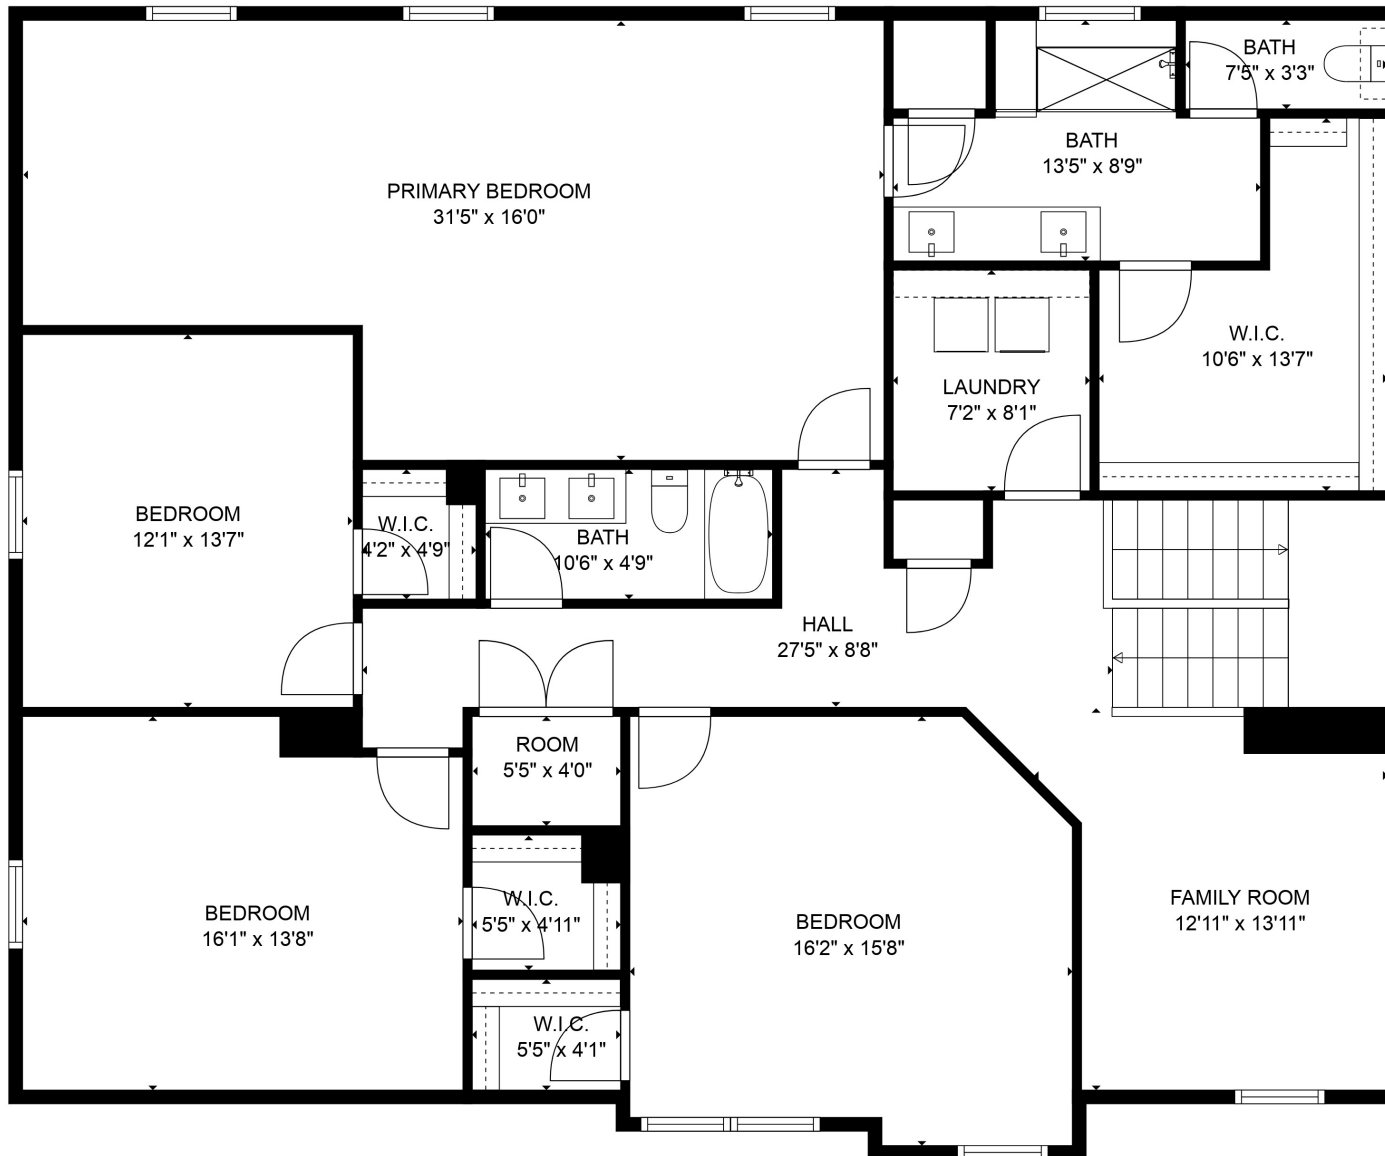

FLOOR 1

FLOOR 2

TOTAL: 3702 sq. ft
 FLOOR 1: 1732 sq. ft, FLOOR 2: 1970 sq. ft
 EXCLUDED AREAS: GARAGE: 641 sq. ft

MEASUREMENTS ARE CALCULATED BY CUBICASA TECHNOLOGY. DEEMED HIGHLY RELIABLE BUT NOT GUARANTEED.

TOTAL: 3702 sq. ft
 FLOOR 1: 1732 sq. ft, FLOOR 2: 1970 sq. ft
 EXCLUDED AREAS: GARAGE: 641 sq. ft

MEASUREMENTS ARE CALCULATED BY CUBICASA TECHNOLOGY. DEEMED HIGHLY RELIABLE BUT NOT GUARANTEED.

TOTAL: 3702 sq. ft

FLOOR 1: 1732 sq. ft, FLOOR 2: 1970 sq. ft

EXCLUDED AREAS: GARAGE: 641 sq. ft

MEASUREMENTS ARE CALCULATED BY CUBICASA TECHNOLOGY. DEEMED HIGHLY RELIABLE BUT NOT GUARANTEED.