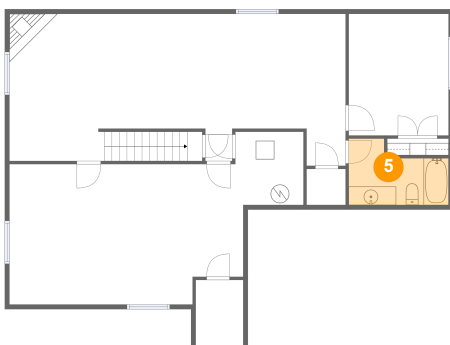

5 Floor 1 - Bath

Dimensions: 10'10" x 7'2"
Area: 63 sq. ft
Counted as Living Area: No

Heated: Yes
Finished: Yes
Enclosed: Yes
Contiguous: No
Permitted: Yes
Wet Space: Yes
Addition: No
Conversion: No