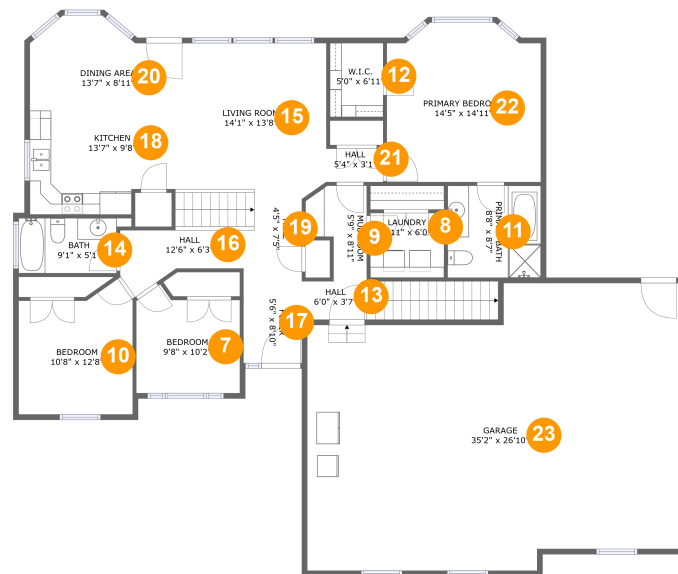

3000 Dartagnan, Pocatello, Bannock County, Idaho, United States, 83204

Room Dimensions

Floor 1

Total sqft: 1369

Living area: 604

#	Room name	Dimensions	Area (sqft)	Counted as Living Area
1	Storage	5'2" x 7'1"	37 sq. ft	No
2	Family Room	36'6" x 16'6"	552 sq. ft	Yes
3	Basement	25'5" x 15'3"	368 sq. ft	Yes
4	Basement	7'5" x 7'11"	57 sq. ft	No
5	Bath	10'10" x 7'2"	63 sq. ft	No
6	Bedroom	10'10" x 13'2"	143 sq. ft	No

3000 Dartagnan, Pocatello, Bannock County, Idaho, United States, 83204

Room Dimensions

Floor 2

Total sqft: 2425

Living area: 1533

#	Room name	Dimensions	Area (sqft)	Counted as Living Area
7	Bedroom	9'8" x 10'2"	87 sq. ft	Yes
8	Laundry	6'11" x 6'0"	42 sq. ft	Yes
9	Mud Room	5'9" x 8'11"	39 sq. ft	Yes
10	Bedroom	10'8" x 12'8"	118 sq. ft	Yes
11	Primary Bath	8'8" x 8'7"	75 sq. ft	Yes
12	W.i.c.	5'0" x 6'11"	34 sq. ft	Yes
13	Hall	6'0" x 3'7"	66 sq. ft	Yes
14	Bath	9'1" x 5'1"	48 sq. ft	Yes
15	Living Room	14'1" x 13'8"	192 sq. ft	Yes
16	Hall	12'6" x 6'3"	81 sq. ft	Yes
17	Foyer	5'6" x 8'10"	48 sq. ft	Yes

#	Room name	Dimensions	Area (sqft)	Counted as Living Area
18	Kitchen	13'7" x 9'8"	122 sq. ft	Yes
19	Hall	4'5" x 7'5"	34 sq. ft	Yes
20	Dining Area	13'7" x 8'11"	103 sq. ft	Yes
21	Hall	5'4" x 3'1"	17 sq. ft	Yes
22	Primary Bedroom	14'5" x 14'11"	203 sq. ft	Yes
23	Garage	35'2" x 26'10"	844 sq. ft	No