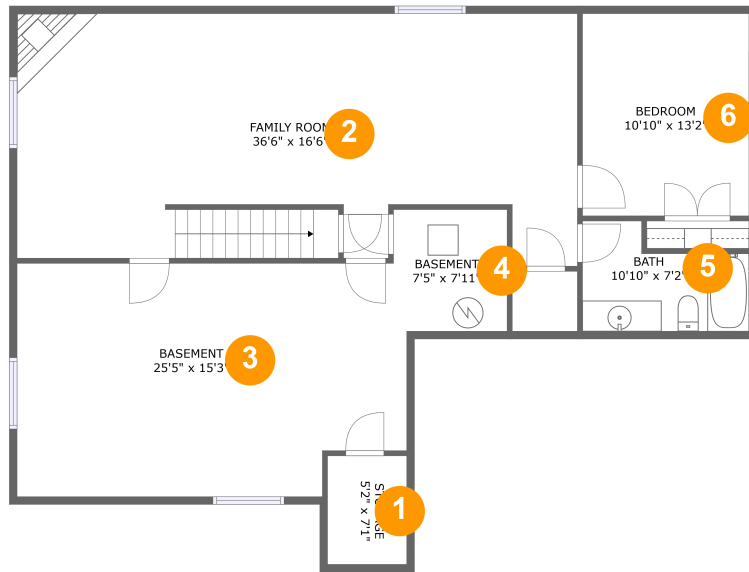

3000 Dartagnan, Pocatello, Bannock County, Idaho, United States, 83204

Room Dimensions

Floor 1

Total sqft: 1369

Living area: 604

#	Room name	Dimensions	Area (sqft)	Counted as Living Area
1	Storage	5'2" x 7'1"	37 sq. ft	No
2	Family Room	36'6" x 16'6"	552 sq. ft	Yes
3	Basement	25'5" x 15'3"	368 sq. ft	Yes
4	Basement	7'5" x 7'11"	57 sq. ft	No
5	Bath	10'10" x 7'2"	63 sq. ft	No
6	Bedroom	10'10" x 13'2"	143 sq. ft	No

3000 Dartagnan, Pocatello, Bannock County, Idaho, United States, 83204

Room Dimensions

Floor 2

Total sqft: 2425

Living area: 1533

#	Room name	Dimensions	Area (sqft)	Counted as Living Area
7	Bedroom	9'8" x 10'2"	87 sq. ft	Yes
8	Laundry	6'11" x 6'0"	42 sq. ft	Yes
9	Mud Room	5'9" x 8'11"	39 sq. ft	Yes
10	Bedroom	10'8" x 12'8"	118 sq. ft	Yes
11	Primary Bath	8'8" x 8'7"	75 sq. ft	Yes
12	W.i.c.	5'0" x 6'11"	34 sq. ft	Yes
13	Hall	6'0" x 3'7"	66 sq. ft	Yes
14	Bath	9'1" x 5'1"	48 sq. ft	Yes
15	Living Room	14'1" x 13'8"	192 sq. ft	Yes
16	Hall	12'6" x 6'3"	81 sq. ft	Yes
17	Foyer	5'6" x 8'10"	48 sq. ft	Yes