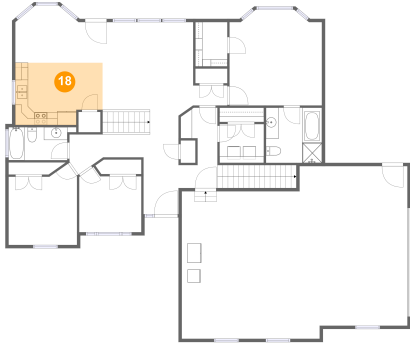

3000 Dartagnan, Pocatello, Bannock County, Idaho, United States, 83204

18 Floor 2 - Kitchen

Dimensions: 13'7" x 9'8"
Area: 122 sq. ft
Counted as Living Area:
Yes

Heated: Yes
Finished: Yes
Enclosed: Yes
Contiguous:
Yes
Permitted: Yes
Wet Space: No
Addition: No
Conversion: No