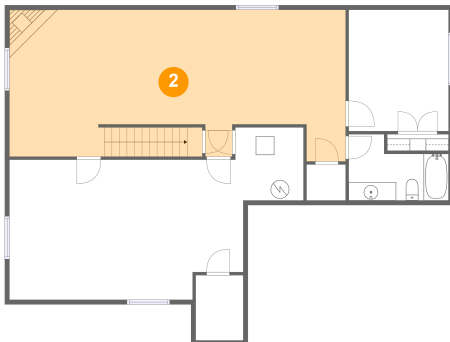

3000 Dartagnan, Pocatello, Bannock County, Idaho, United States, 83204

Room Dimensions

Floor 3

Total sqft: 423

Living area: 239

#	Room name	Dimensions	Area (sqft)	Counted as Living Area
24	Bonus Room	16'1" x 23'10"	224 sq. ft	Yes

3000 Dartagnan, Pocatello, Bannock County, Idaho, United States, 83204

1 Floor 1 - Storage

Dimensions: 5'2" x 7'1"
Area: 37 sq. ft
Counted as Living Area: No

Heated: No
Finished: No
Enclosed: No
Contiguous: Yes
Permitted: Yes
Wet Space: No
Addition: No
Conversion: No

2 Floor 1 - Family Room

Dimensions: 36'6" x 16'6"
Area: 552 sq. ft
Counted as Living Area: Yes

Heated: Yes
Finished: Yes
Enclosed: Yes
Contiguous: Yes
Permitted: Yes
Wet Space: No
Addition: No
Conversion: No