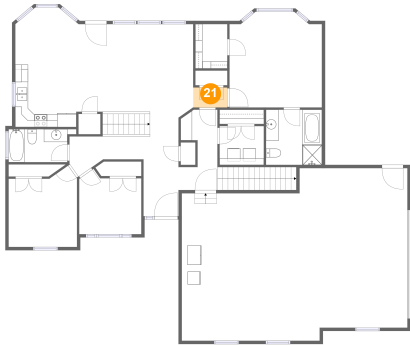

3000 Dartagnan, Pocatello, Bannock County, Idaho, United States, 83204

21 Floor 2 - Hall

Dimensions: 5'4" x 3'1"
Area: 17 sq. ft
Counted as Living Area: Yes

Heated: Yes
Finished: Yes
Enclosed: Yes
Contiguous: Yes
Permitted: Yes
Wet Space: No
Addition: No
Conversion: No