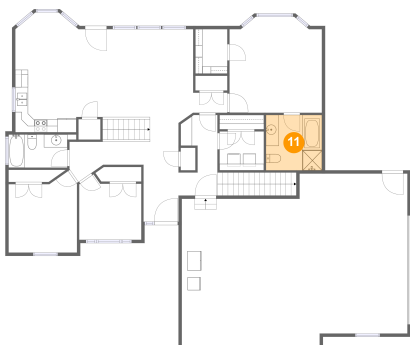

11 Floor 2 - Primary Bath

Dimensions: 8'8" x 8'7"
Area: 75 sq. ft
Counted as Living Area:
Yes

Heated: Yes
Finished: Yes
Enclosed: Yes
Contiguous:
Yes
Permitted: Yes
Wet Space: Yes
Addition: No
Conversion: No