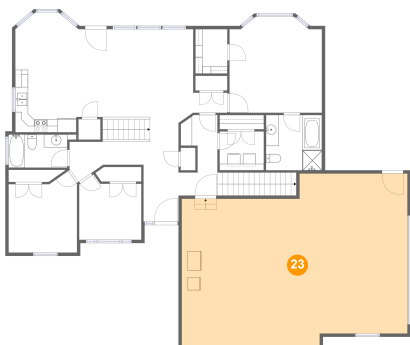

23 Floor 2 - Garage

Dimensions: 35'2" x 26'10"
Area: 844 sq. ft
Counted as Living Area: No

Heated: No
Finished: No
Enclosed: Yes
Contiguous: Yes
Permitted: Yes
Wet Space: No
Addition: No
Conversion: No