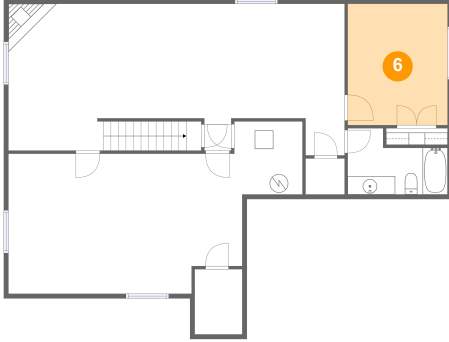

3000 Dartagnan, Pocatello, Bannock County, Idaho, United States, 83204

6 Floor 1 - Bedroom

Dimensions: 10'10" x 13'2"
Area: 143 sq. ft
Counted as Living Area: No

Heated: Yes
Finished: Yes
Enclosed: Yes
Contiguous: No
Permitted: Yes
Wet Space: No
Addition: No
Conversion: No