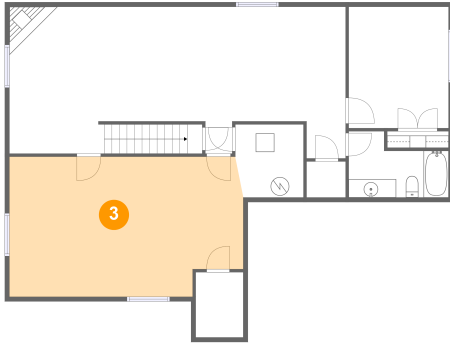

3000 Dartagnan, Pocatello, Bannock County, Idaho, United States, 83204

1 Floor 1 - Storage

Dimensions: 5'2" x 7'1"
Area: 37 sq. ft
Counted as Living Area: No

Heated: No
Finished: No
Enclosed: No
Contiguous: Yes
Permitted: Yes
Wet Space: No
Addition: No
Conversion: No

2 Floor 1 - Family Room

Dimensions: 36'6" x 16'6"
Area: 552 sq. ft
Counted as Living Area: Yes

Heated: Yes
Finished: Yes
Enclosed: Yes
Contiguous: Yes
Permitted: Yes
Wet Space: No
Addition: No
Conversion: No

3000 Dartagnan, Pocatello, Bannock County, Idaho, United States, 83204

3 Floor 1 - Basement

Dimensions: 25'5" x 15'3"
Area: 368 sq. ft
Counted as Living Area: Yes

Heated: No
Finished: No
Enclosed: Yes
Contiguous: Yes
Permitted: Yes
Wet Space: No
Addition: No
Conversion: No