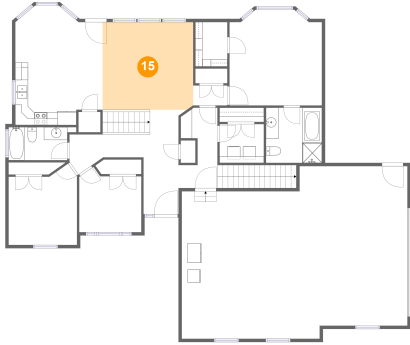

3000 Dartagnan, Pocatello, Bannock County, Idaho, United States, 83204

15 Floor 2 - Living Room

Dimensions: 14'1" x 13'8"
Area: 192 sq. ft
Counted as Living Area:
Yes

Heated: Yes
Finished: Yes
Enclosed: Yes
Contiguous:
Yes
Permitted: Yes
Wet Space: No
Addition: No
Conversion: No