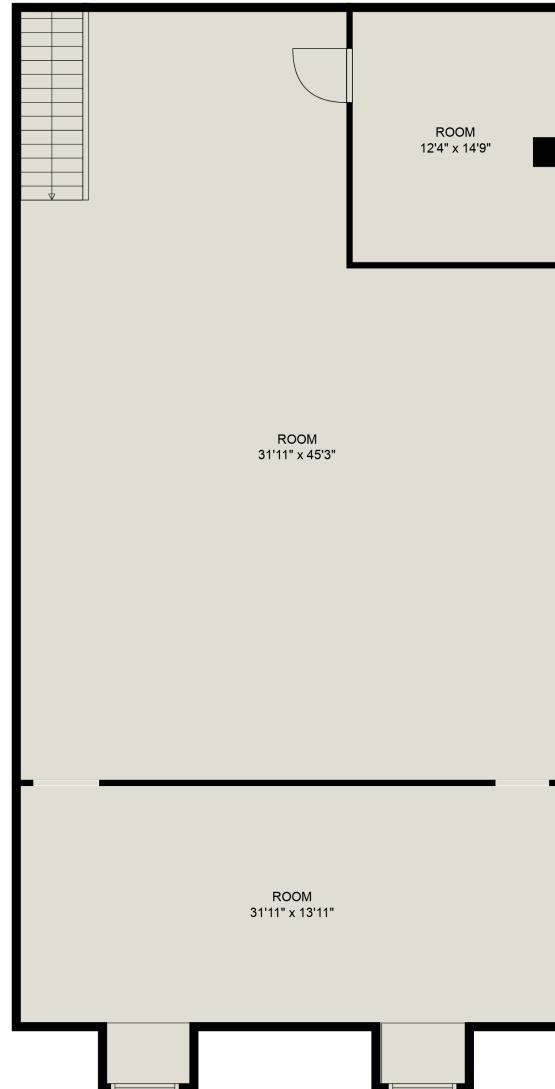

## Estimated Areas:

Floor 1: 3249 sq. ft

Floor 2: 3249 sq. ft

Floor 3: 2035 sq. ft

**Total: 8533 Sq. Ft**

## Estimated Areas:

Floor 1: 3249 sq. ft  
Floor 2: 3249 sq. ft  
Floor 3: 2035 sq. ft  
**Total: 8533 Sq. Ft**

22344 Loughheed Hwy.

Rod Friesen  
604-866-5585  
rod@rodfriesen.com

**Estimated Areas:**

Floor 1: 3249 sq. ft

Floor 2: 3249 sq. ft

Floor 3: 2035 sq. ft

**Total: 8533 Sq. Ft**

22344 Loughheed Hwy.

Rod Friesen  
604-866-5585  
rod@rodfriesen.com

**Estimated Areas:**

Floor 1: 3249 sq. ft

Floor 2: 3249 sq. ft

Floor 3: 2035 sq. ft

**Total: 8533 Sq. Ft**