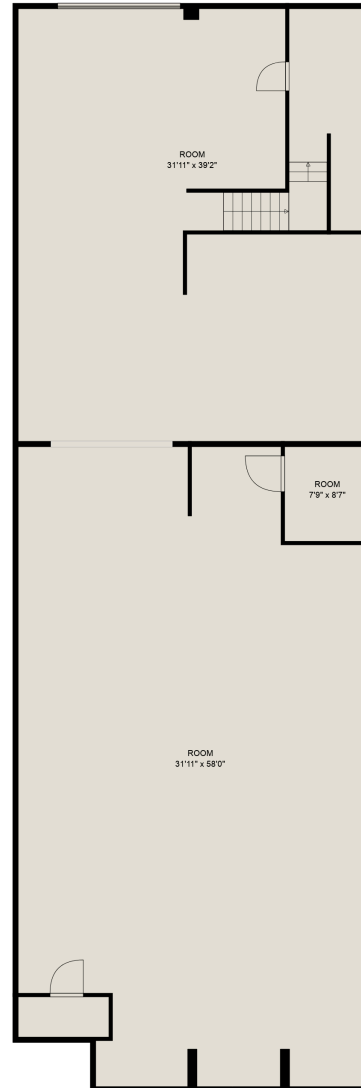

## Estimated Areas:

Floor 1: 3249 sq. ft

Floor 2: 3249 sq. ft

Floor 3: 2035 sq. ft

**Total: 8533 Sq. Ft**

## Estimated Areas:

Floor 1: 3249 sq. ft  
Floor 2: 3249 sq. ft  
Floor 3: 2035 sq. ft  
**Total: 8533 Sq. Ft**

22344 Loughheed Hwy.

Rod Friesen  
604-866-5585  
rod@rodfriesen.com

**Estimated Areas:**

Floor 1: 3249 sq. ft

Floor 2: 3249 sq. ft

Floor 3: 2035 sq. ft

**Total: 8533 Sq. Ft**

22344 Loughheed Hwy.

Rod Friesen  
604-866-5585  
rod@rodfriesen.com

**Estimated Areas:**

Floor 1: 3249 sq. ft

Floor 2: 3249 sq. ft