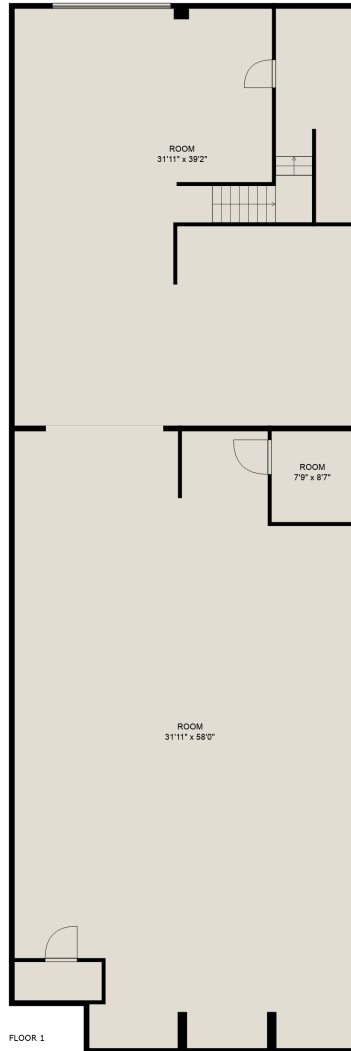

## Estimated Areas:

Floor 1: 3249 sq. ft

Floor 2: 3249 sq. ft

Floor 3: 2035 sq. ft

**Total: 8533 Sq. Ft**

## Estimated Areas:

Floor 1: 3249 sq. ft  
Floor 2: 3249 sq. ft  
Floor 3: 2035 sq. ft  
**Total: 8533 Sq. Ft**

22344 Loughheed Hwy.

Rod Friesen  
604-866-5585  
rod@rodfriesen.com

**Estimated Areas:**

Floor 1: 3249 sq. ft

Floor 2: 3249 sq. ft

Floor 3: 2035 sq. ft

**Total: 8533 Sq. Ft**

22344 Loughheed Hwy.

Rod Friesen  
604-866-5585  
rod@rodfriesen.com

**Estimated Areas:**

Floor 1: 3249 sq. ft

Floor 2: 3249 sq. ft

Floor 3: 2035 sq. ft

**Total: 8533 Sq. Ft**