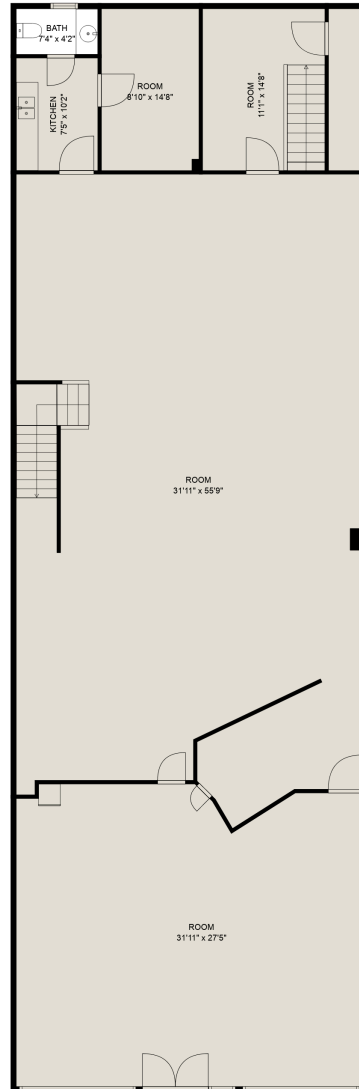

## Estimated Areas:

Floor 1: 3249 sq. ft

Floor 2: 3249 sq. ft

Floor 3: 2035 sq. ft

**Total: 8533 Sq. Ft**

## Estimated Areas:

Floor 1: 3249 sq. ft  
Floor 2: 3249 sq. ft  
Floor 3: 2035 sq. ft  
**Total: 8533 Sq. Ft**

22344 Loughheed Hwy.

Rod Friesen  
604-866-5585  
rod@rodfriesen.com

**Estimated Areas:**

Floor 1: 3249 sq. ft

Floor 2: 3249 sq. ft

Floor 3: 2035 sq. ft

**Total: 8533 Sq. Ft**

22344 Loughheed Hwy.

Rod Friesen  
604-866-5585  
rod@rodfriesen.com

**Estimated Areas:**

Floor 1: 3249 sq. ft

Floor 2: 3249 sq. ft

Floor 3: 2035 sq. ft

**Total: 8533 Sq. Ft**