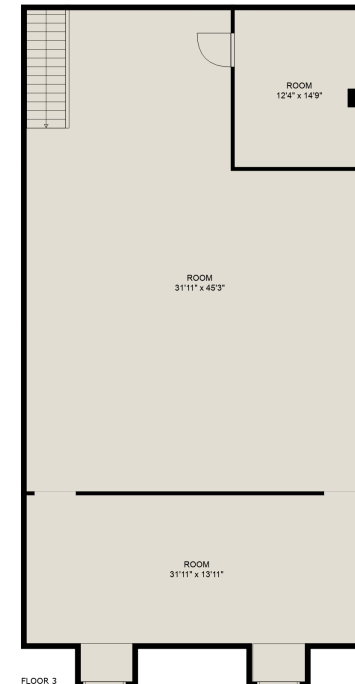

## Estimated Areas:

Floor 1: 3249 sq. ft

Floor 2: 3249 sq. ft

Floor 3: 2035 sq. ft

**Total: 8533 Sq. Ft**

## Estimated Areas:

Floor 1: 3249 sq. ft  
Floor 2: 3249 sq. ft  
Floor 3: 2035 sq. ft  
**Total: 8533 Sq. Ft**

22344 Loughheed Hwy.

Rod Friesen  
604-866-5585  
rod@rodfriesen.com

**Estimated Areas:**

Floor 1: 3249 sq. ft

Floor 2: 3249 sq. ft

Floor 3: 2035 sq. ft

**Total: 8533 Sq. Ft**

22344 Loughheed Hwy.

Rod Friesen  
604-866-5585  
rod@rodfriesen.com

**Estimated Areas:**

Floor 1: 3249 sq. ft

Floor 2: 3249 sq. ft

Floor 3: 2035 sq. ft

**Total: 8533 Sq. Ft**