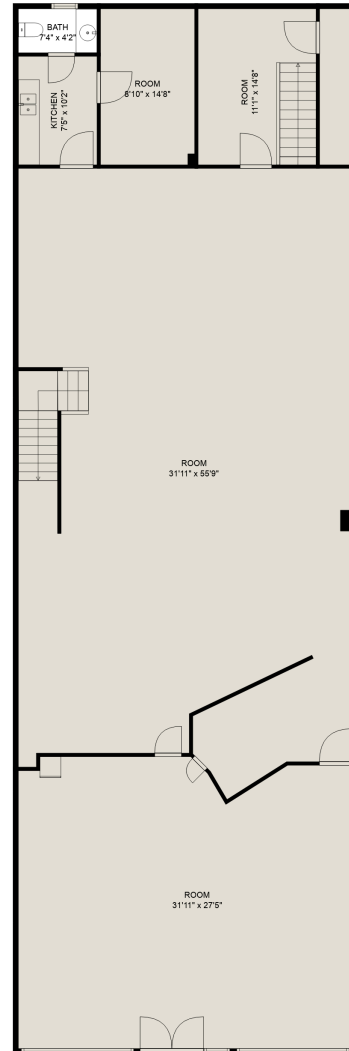

## Estimated Areas:

Floor 1: 3249 sq. ft

Floor 2: 3249 sq. ft

Floor 3: 2035 sq. ft

**Total: 8533 Sq. Ft**

## Estimated Areas:

Floor 1: 3249 sq. ft  
Floor 2: 3249 sq. ft  
Floor 3: 2035 sq. ft  
**Total: 8533 Sq. Ft**

22344 Loughheed Hwy.

Rod Friesen  
604-866-5585  
rod@rodfriesen.com

**Estimated Areas:**

Floor 1: 3249 sq. ft

Floor 2: 3249 sq. ft

Floor 3: 2035 sq. ft

**Total: 8533 Sq. Ft**

22344 Loughheed Hwy.

Rod Friesen  
604-866-5585  
rod@rodfriesen.com

**Estimated Areas:**

Floor 1: 3249 sq. ft

Floor 2: 3249 sq. ft