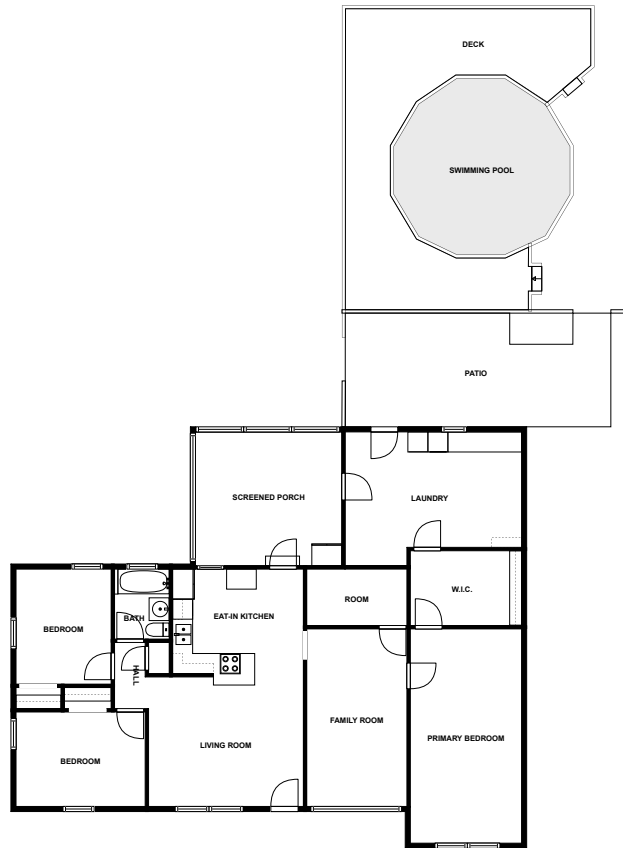

Home report

Bellevue Boulevard 1238

Clearwater

Highlights

1 Kitchen

2 Living room

3 Bedroom

1 Bath

Al and Stella Catering, 0.2 mi

Morton Plant Hospital Heliport, 1.3 mi

Floor plan

SIZES AND DIMENSIONS ARE APPROXIMATE, ACTUAL MAY VARY.

Appendix 1: Data sheet

Bedroom - 3	Bedroom - Master - 1	Hall - 1
LivingRoom - 2	LivingRoom - Family - 1	Bath - 1
Closet - 1	Closet - WalkIn - 1	Room - 1
Utility - 1	Utility - Laundry - 1	Outdoor - 3
Outdoor - Porch - 1	Outdoor - Porch - Screen - 1	Outdoor - Deck - 1
Outdoor - Patio - 1	Kitchen - 1	Kitchen - EatIn - 1
SwimmingPool - 1		