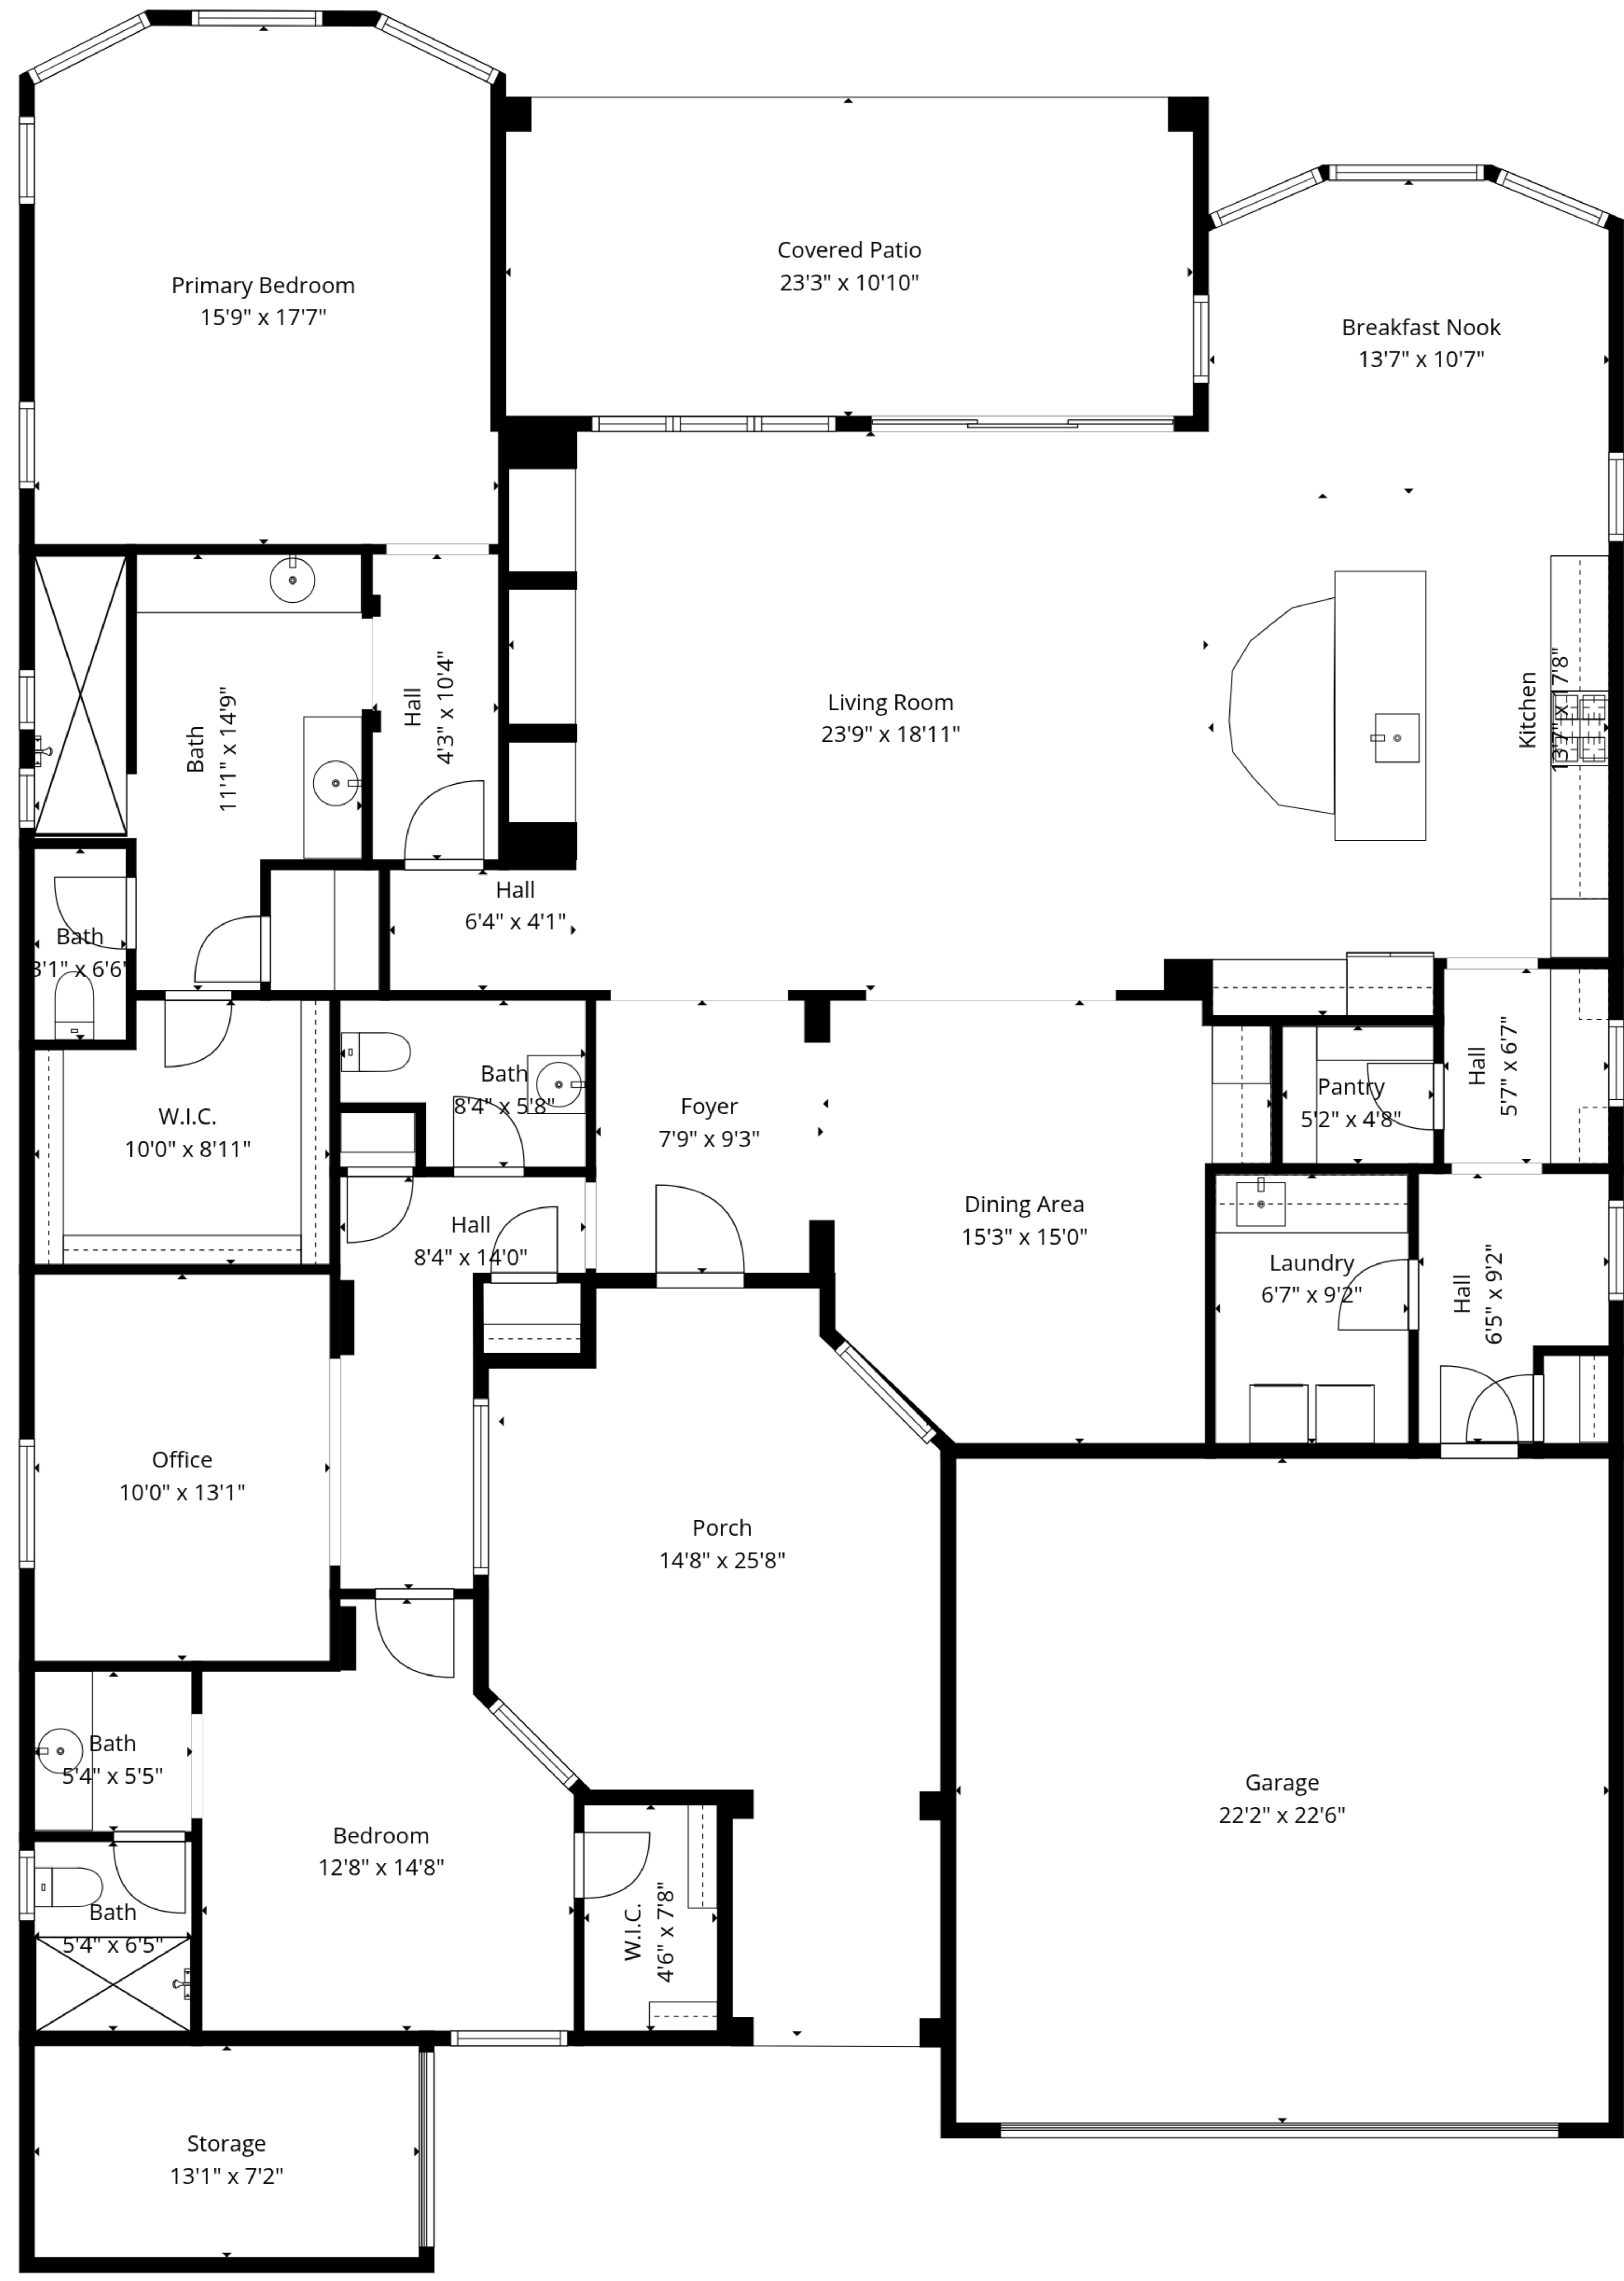

Total Gla: 2582 sq. ft | Total: 3767 sq. ft
 1st Floor: 2582 sq. ft (excluded Areas 1185 sq. Ft)

Sizes And Dimensions Are Approximate. Actual May Vary.

Total Gl: 2582 sq. ft | Total: 3767 sq. ft
 1st Floor: 2582 sq. ft (excluded Areas 1185 sq. Ft)

Sizes And Dimensions Are Approximate. Actual May Vary.