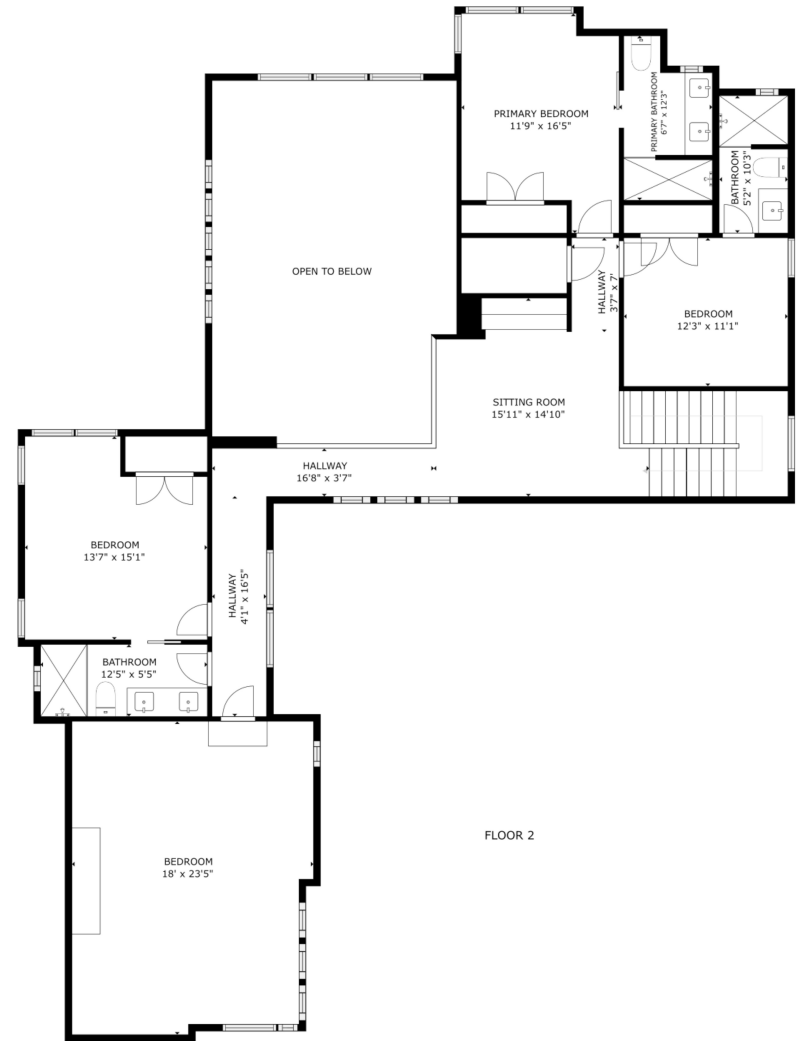

FLOOR 1

FLOOR 2

GROSS INTERNAL AREA
 FLOOR 1: 2344 sq ft, FLOOR 2: 1653 sq ft
 TOTAL: 3997 sq ft

SIZES AND DIMENSIONS ARE APPROXIMATE, ACTUAL MAY VARY.