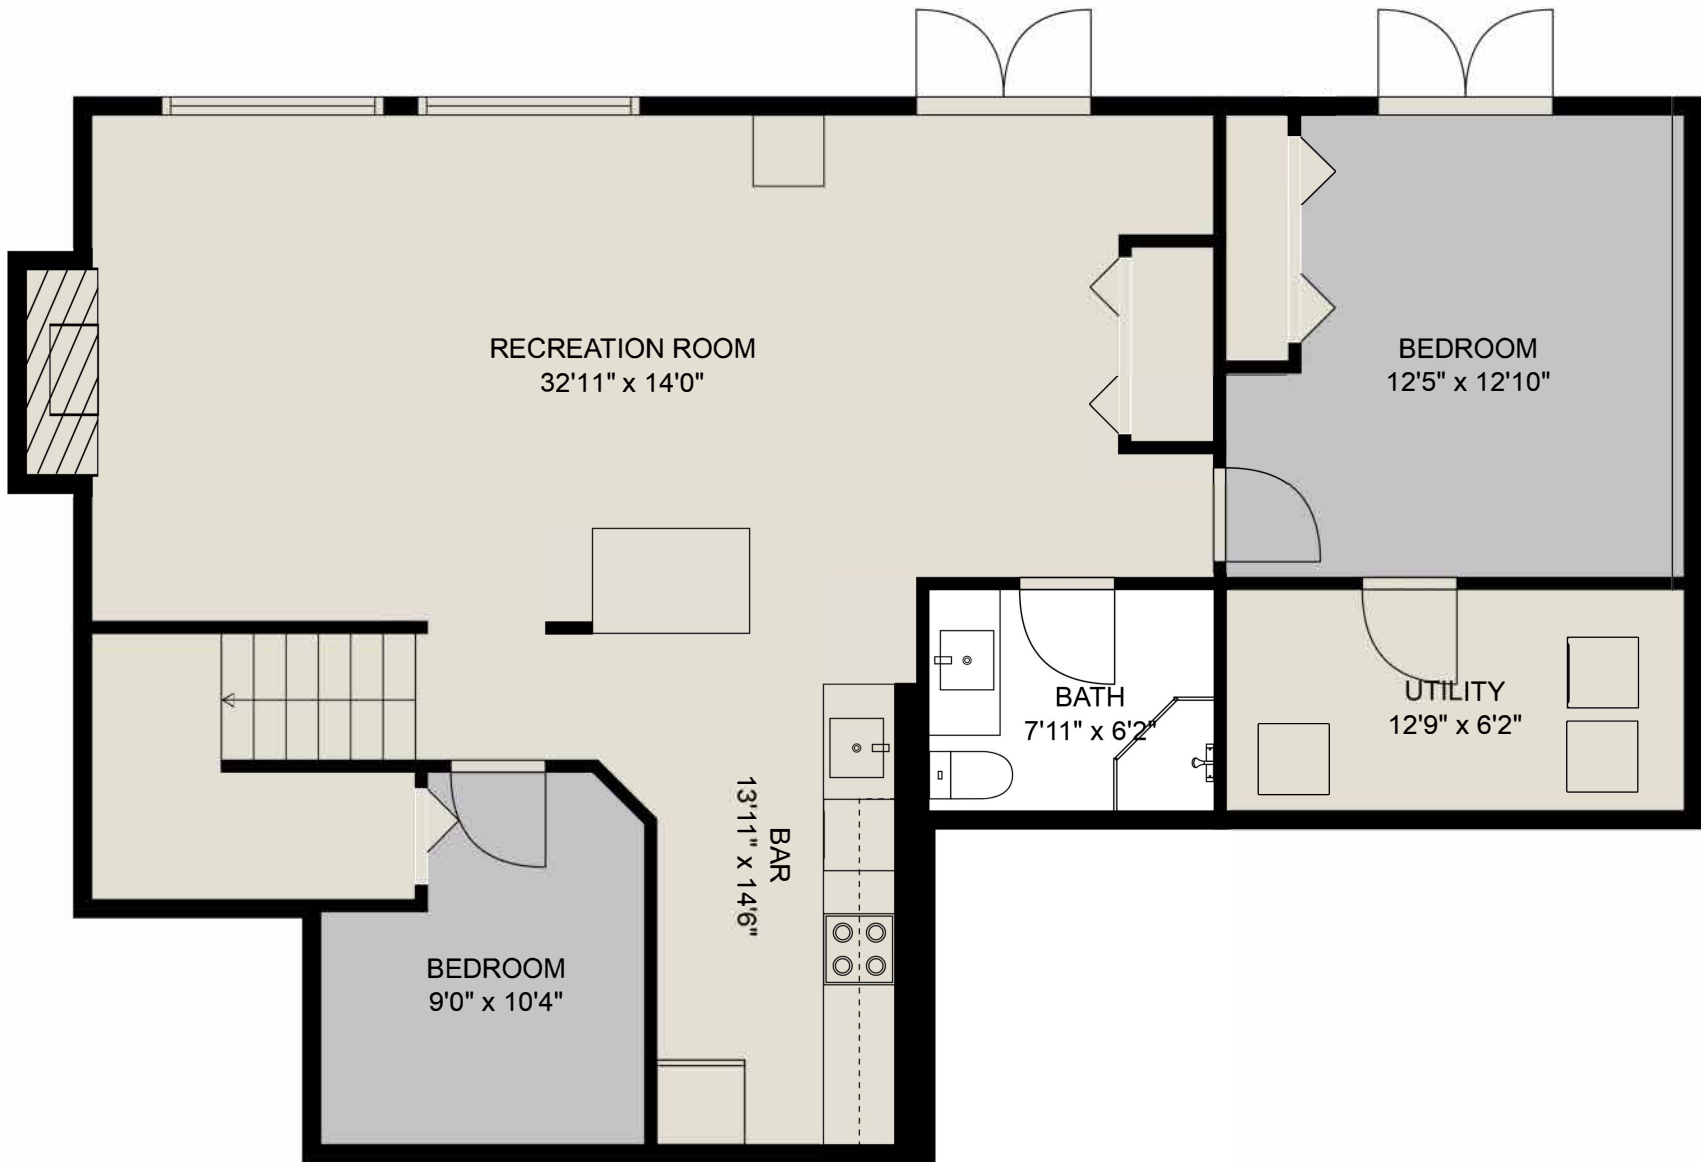

Estimated areas

MAIN FLOOR : 1131 sq. ft  
 BELOW MAIN : 1131 sq. ft  
 ABOVE MAIN : 1149 sq. ft  
 TOTAL : 3411 sq. ft

Sizes and dimensions are approximate. Actual may vary. E&O insured.

**CENTURY 21**

Estimated areas

MAIN FLOOR : 1131 sq. ft  
 BELOW MAIN : 1131 sq. ft  
 ABOVE MAIN : 1149 sq. ft  
 TOTAL : 3411 sq. ft

Sizes and dimensions are approximate. Actual may vary. E&O insured.

**CENTURY 21**

Estimated areas

MAIN FLOOR : 1131 sq. ft  
 BELOW MAIN : 1131 sq. ft  
 ABOVE MAIN : 1149 sq. ft  
 TOTAL : 3411 sq. ft

Sizes and dimensions are approximate. Actual may vary. E&O insured.

CENTURY 21

Estimated areas

MAIN FLOOR : 1131 sq. ft  
 BELOW MAIN : 1131 sq. ft  
 ABOVE MAIN : 1149 sq. ft  
 TOTAL : 3411 sq. ft

Sizes and dimensions are approximate. Actual may vary. E&O insured.