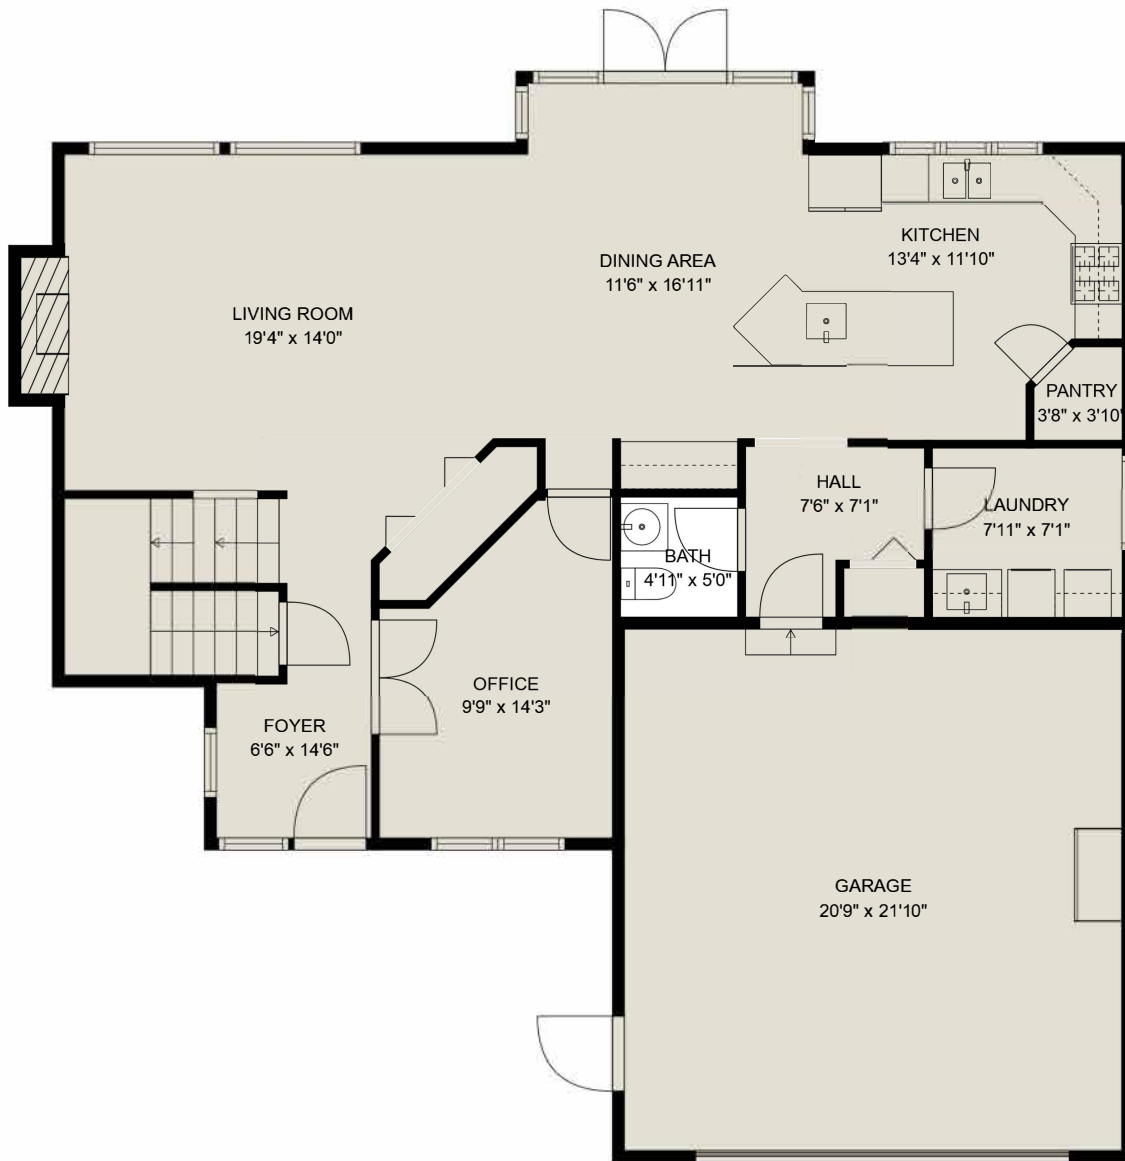

Estimated areas

MAIN FLOOR : 1131 sq. ft  
 BELOW MAIN : 1131 sq. ft  
 ABOVE MAIN : 1149 sq. ft  
 TOTAL : 3411 sq. ft

Sizes and dimensions are approximate. Actual may vary. E&O insured.

**CENTURY 21**

Estimated areas

MAIN FLOOR : 1131 sq. ft  
 BELOW MAIN : 1131 sq. ft  
 ABOVE MAIN : 1149 sq. ft  
 TOTAL : 3411 sq. ft

Sizes and dimensions are approximate. Actual may vary. E&O insured.

**CENTURY 21**

Estimated areas

MAIN FLOOR : 1131 sq. ft  
 BELOW MAIN : 1131 sq. ft  
 ABOVE MAIN : 1149 sq. ft  
 TOTAL : 3411 sq. ft

Sizes and dimensions are approximate. Actual may vary. E&O insured.

CENTURY 21

Estimated areas

MAIN FLOOR : 1131 sq. ft  
 BELOW MAIN : 1131 sq. ft  
 ABOVE MAIN : 1149 sq. ft  
 TOTAL : 3411 sq. ft

Sizes and dimensions are approximate. Actual may vary. E&O insured.